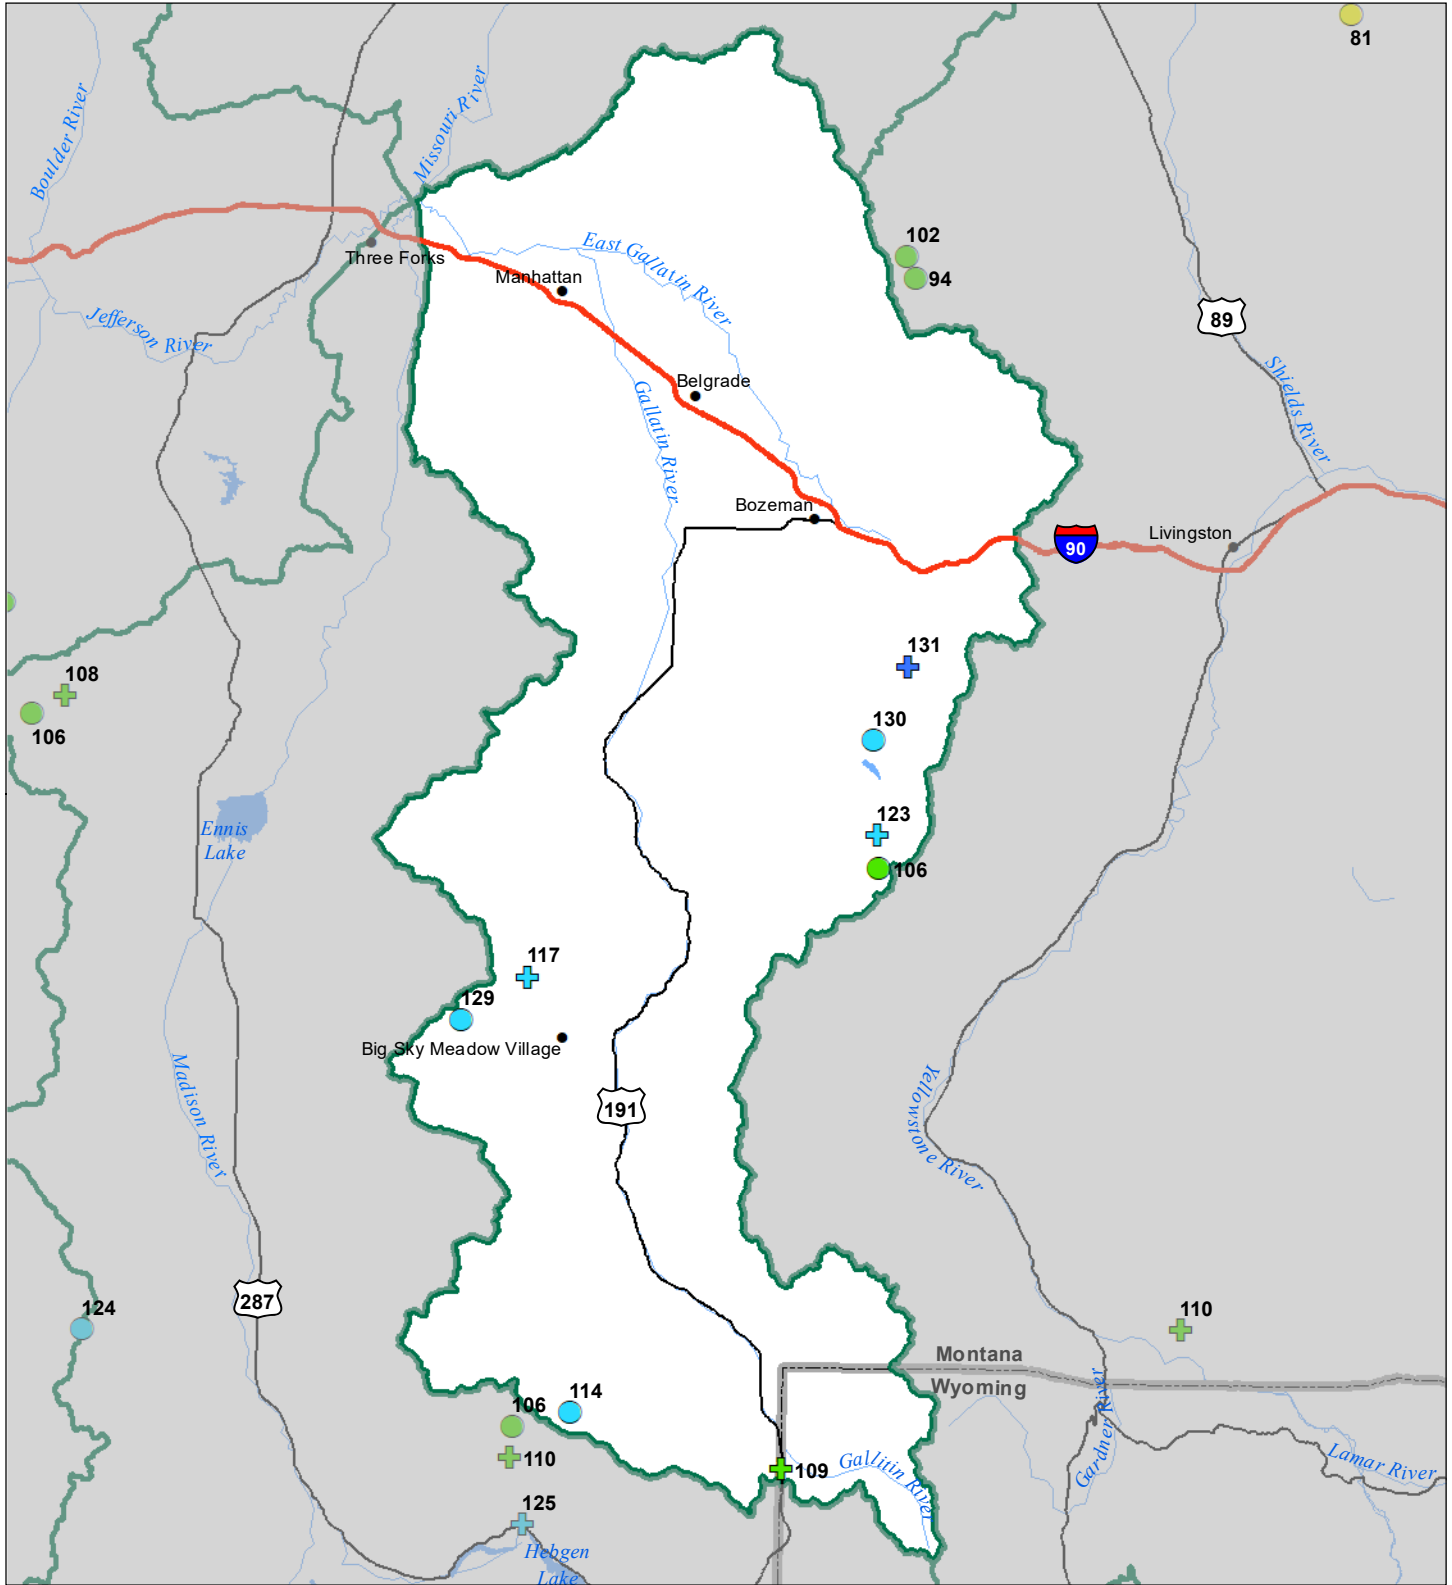

Gallatin River Basin Snow Water Equivalent Percentage of Normal March 1, 2023

Snow Water Equivalent Percent of Normal

SNOTEL

- > 150%
- 131 - 150%
- 111 - 130%
- 91 - 110%
- 71 - 90%
- 51 - 70%
- 1 - 50%
- *

Snowcourse

- ⊕ > 150%
- ⊕ 131 - 150%
- ⊕ 111 - 130%
- ⊕ 91 - 110%
- ⊕ 71 - 90%
- ⊕ 51 - 70%
- ⊕ 1 - 50%
- ⊕ *