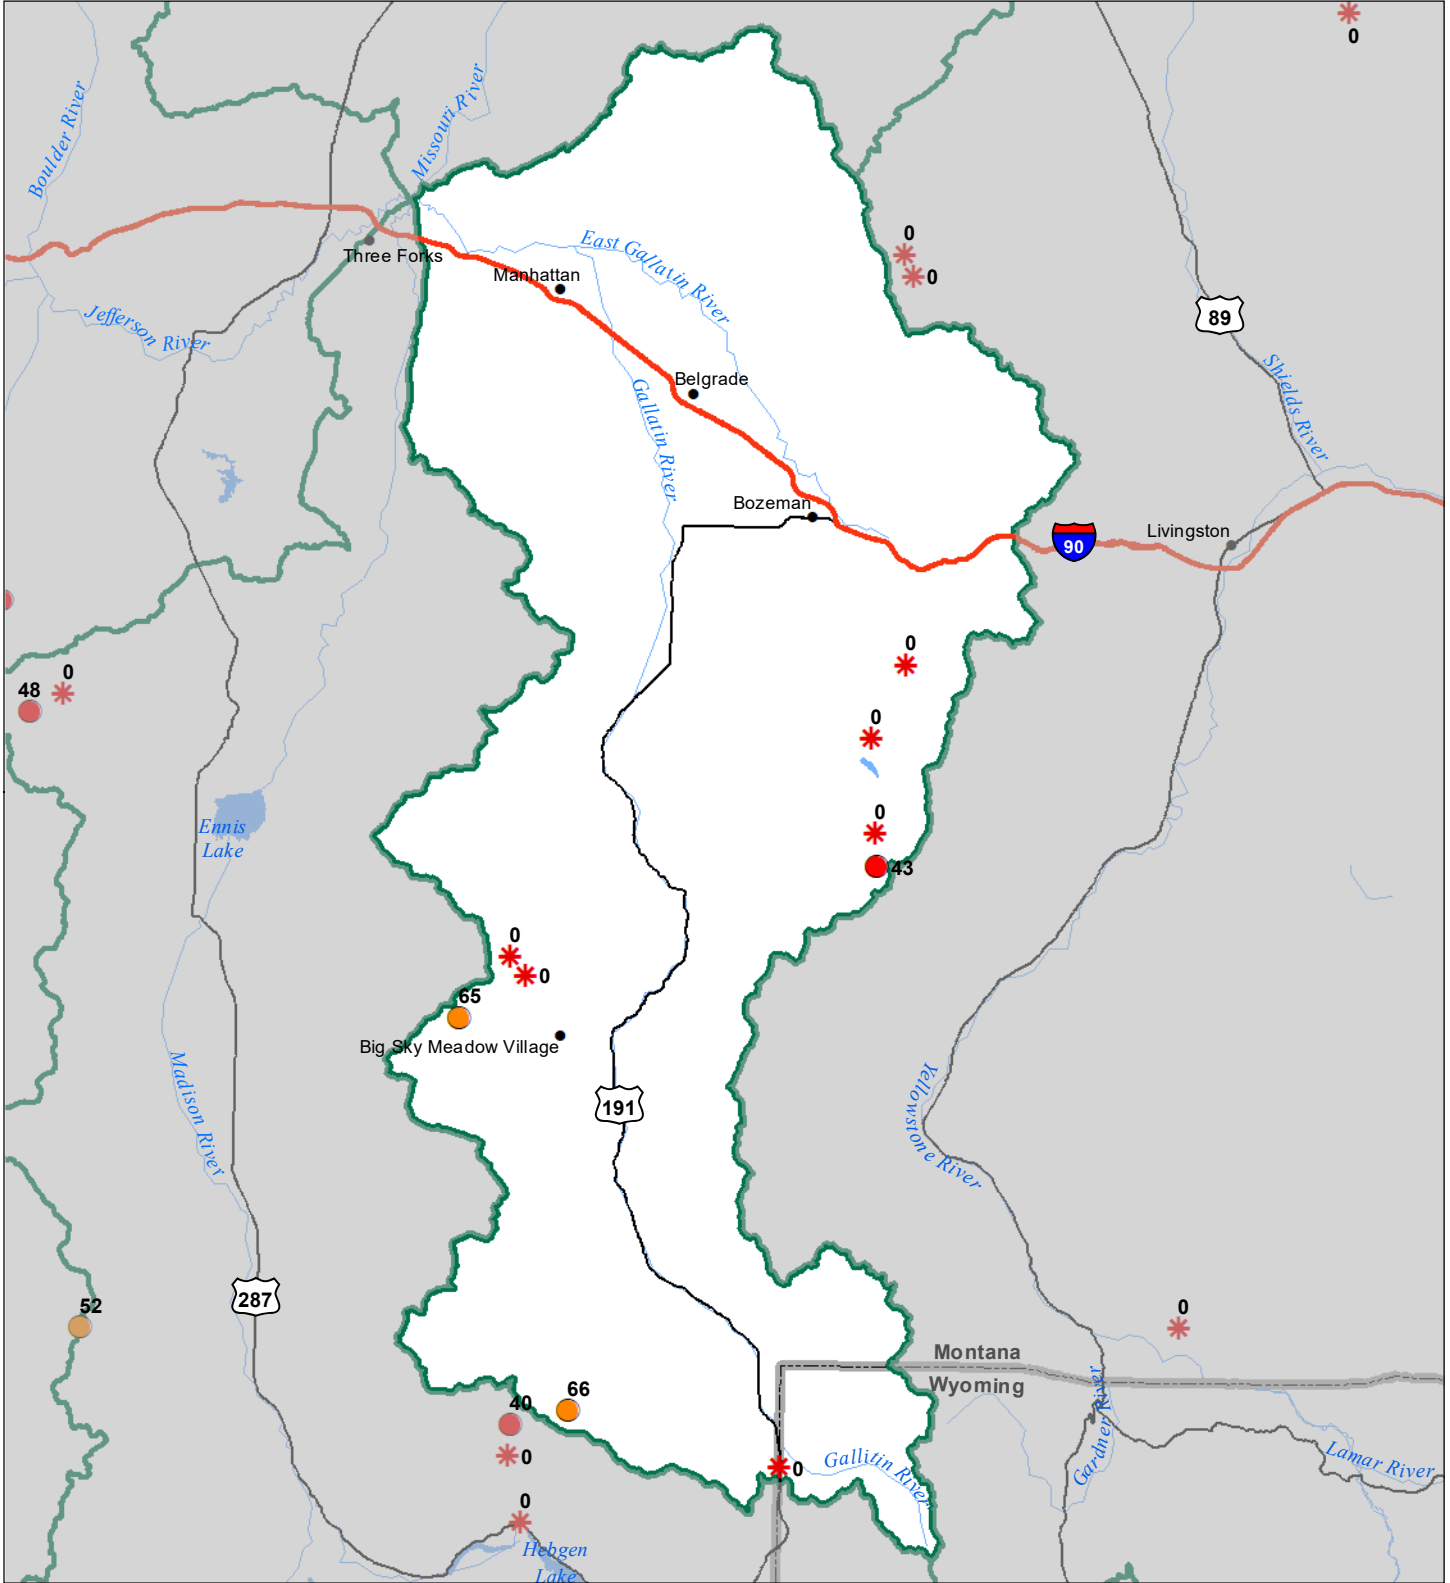

# Gallatin River Basin Snow Water Equivalent Percentage of Normal June 1, 2023

### Snow Water Equivalent Percent of Normal

**SNOTEL**

- > 150%
- 131 - 150%
- 111 - 130%
- 91 - 110%
- 71 - 90%
- 51 - 70%
- 1 - 50%
- \* 0%

**Snowcourse**

- ⊕ > 150%
- ⊕ 131 - 150%
- ⊕ 111 - 130%
- ⊕ 91 - 110%
- ⊕ 71 - 90%
- ⊕ 51 - 70%
- ⊕ 1 - 50%
- \* 0%