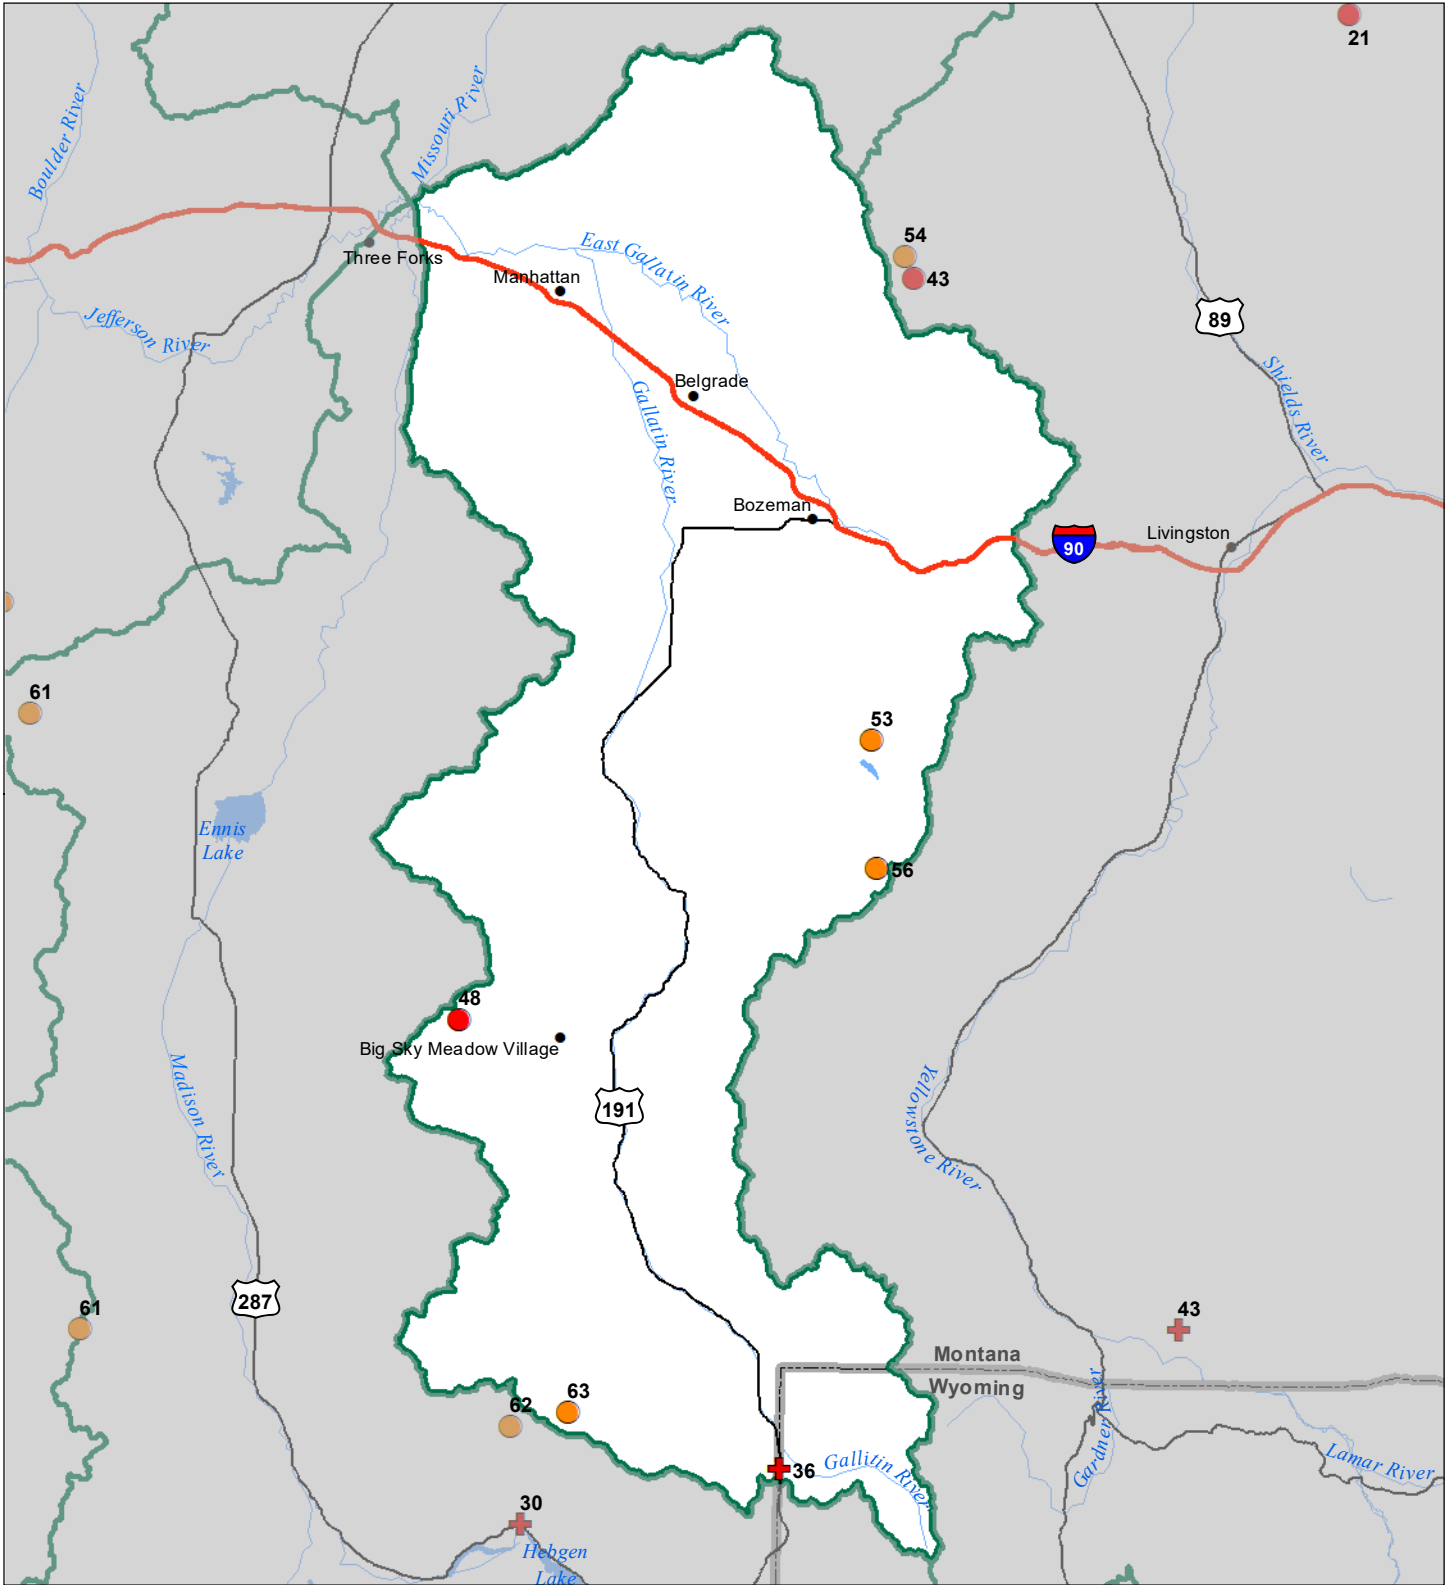

Gallatin River Basin Snow Water Equivalent Percentage of Normal February 1, 2024

Snow Water Equivalent Percent of Normal

SNOTEL

- > 150%
- 131 - 150%
- 111 - 130%
- 91 - 110%
- 71 - 90%
- 51 - 70%
- 1 - 50%
- * 0%

Snowcourse

- + > 150%
- + 131 - 150%
- + 111 - 130%
- + 91 - 110%
- + 71 - 90%
- + 51 - 70%
- + 1 - 50%
- * 0%