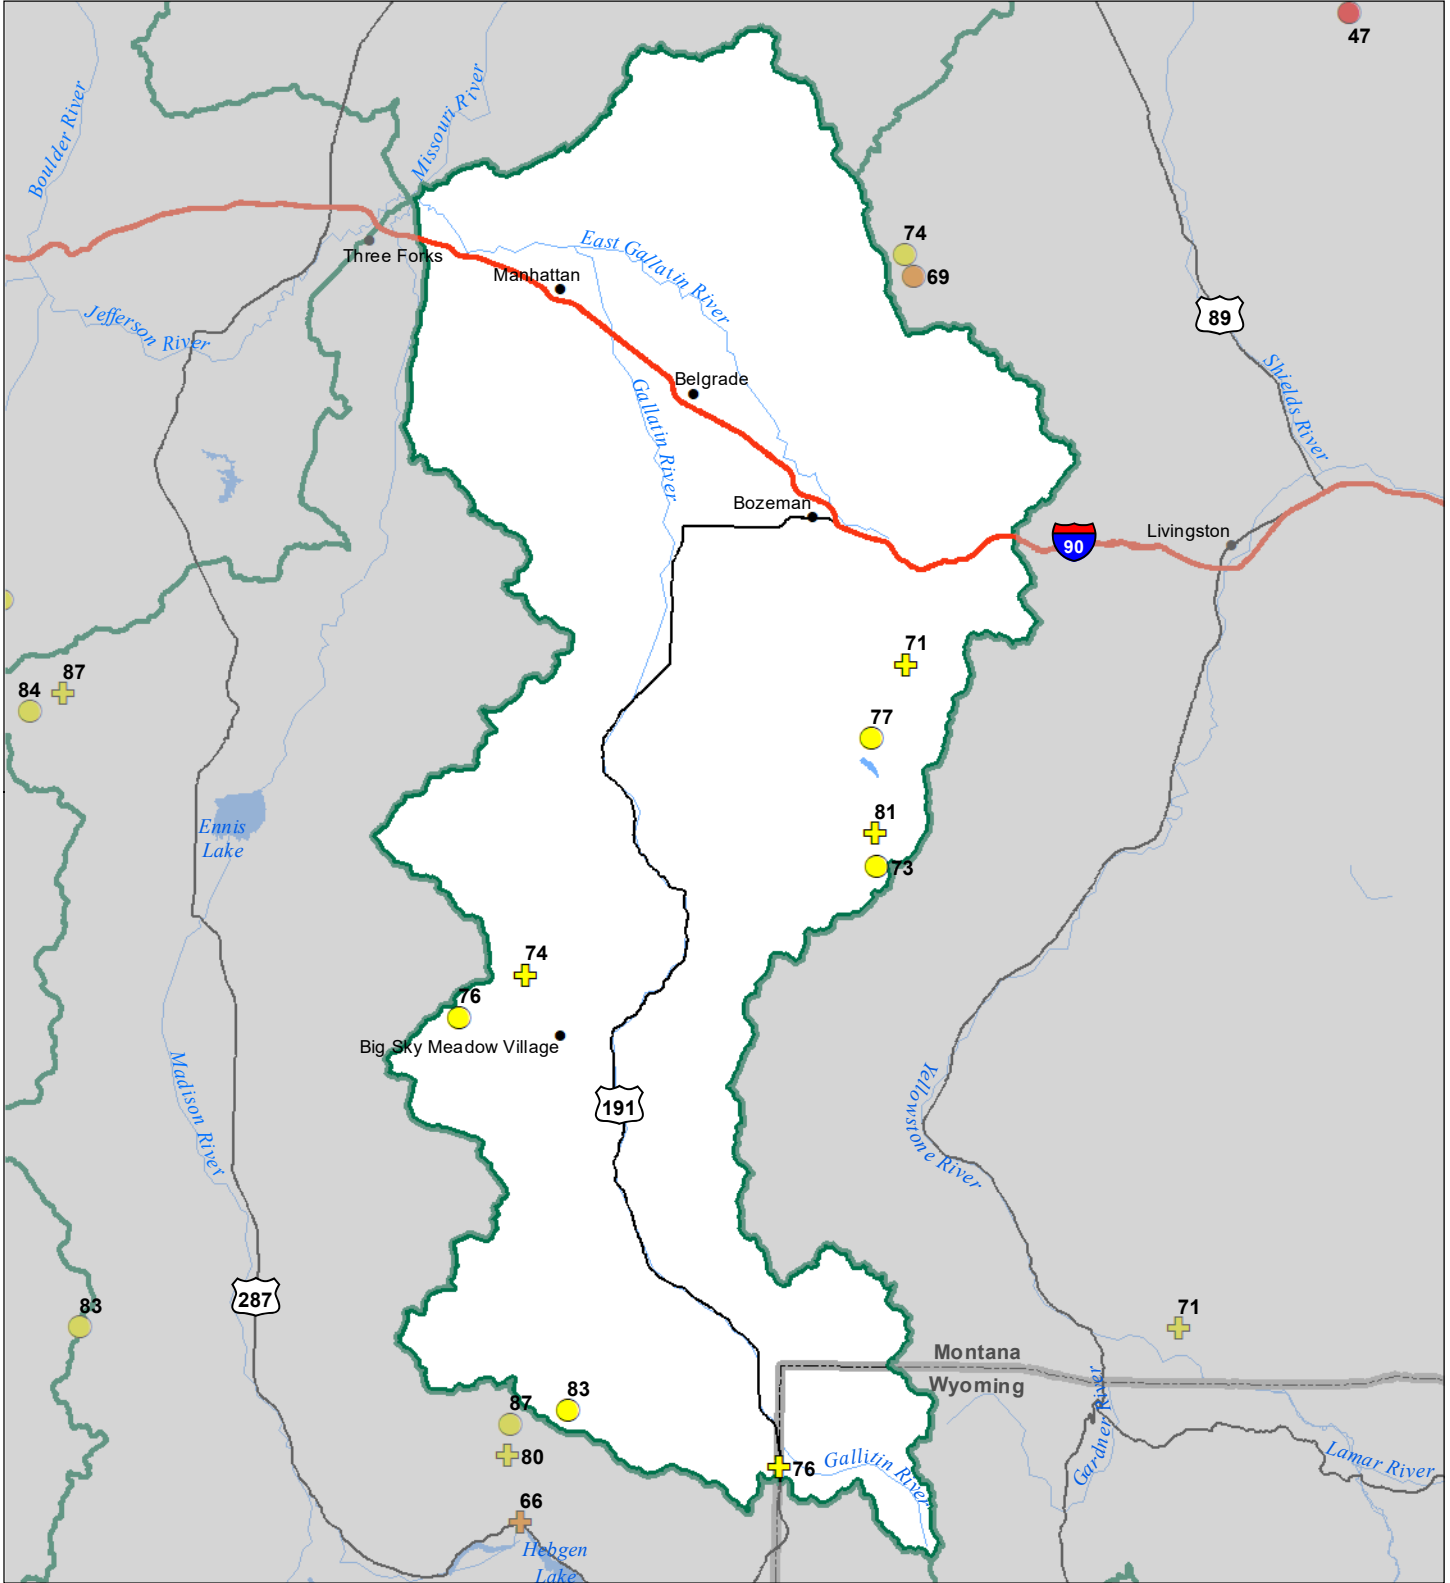

# Gallatin River Basin Snow Water Equivalent Percentage of Normal April 1, 2024

### Snow Water Equivalent Percent of Normal

**SNOTEL**

- > 150%
- 131 - 150%
- 111 - 130%
- 91 - 110%
- 71 - 90%
- 51 - 70%
- 1 - 50%
- \* 0%

**Snowcourse**

- ⊕ > 150%
- ⊕ 131 - 150%
- ⊕ 111 - 130%
- ⊕ 91 - 110%
- ⊕ 71 - 90%
- ⊕ 51 - 70%
- ⊕ 1 - 50%
- \* 0%