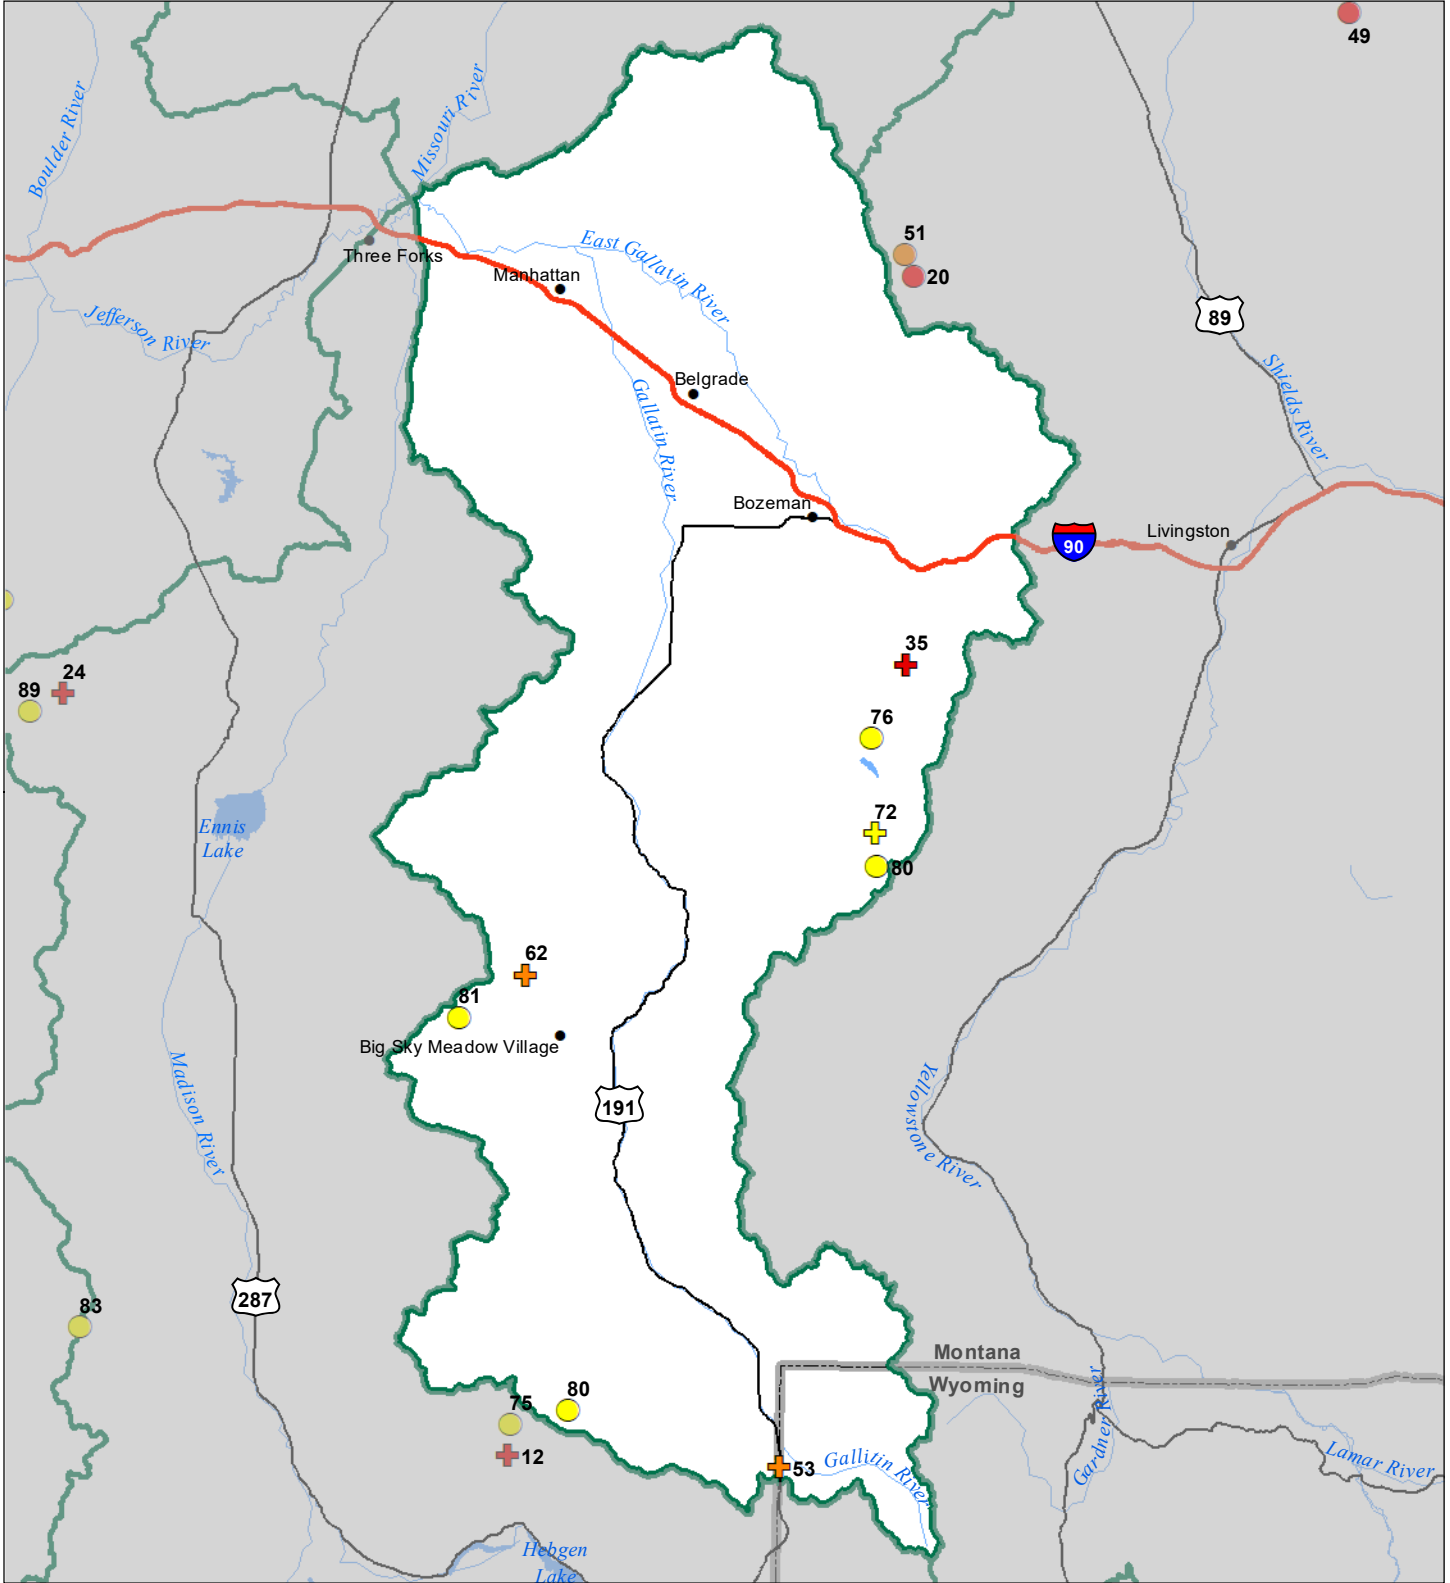

# Gallatin River Basin Snow Water Equivalent Percentage of Normal May 1, 2024

## Snow Water Equivalent Percent of Normal

### SNOTEL

- > 150%
- 131 - 150%
- 111 - 130%
- 91 - 110%
- 71 - 90%
- 51 - 70%
- 1 - 50%
- \* 0%

### Snowcourse

- + > 150%
- + 131 - 150%
- + 111 - 130%
- + 91 - 110%
- + 71 - 90%
- + 51 - 70%
- + 1 - 50%
- \* 0%