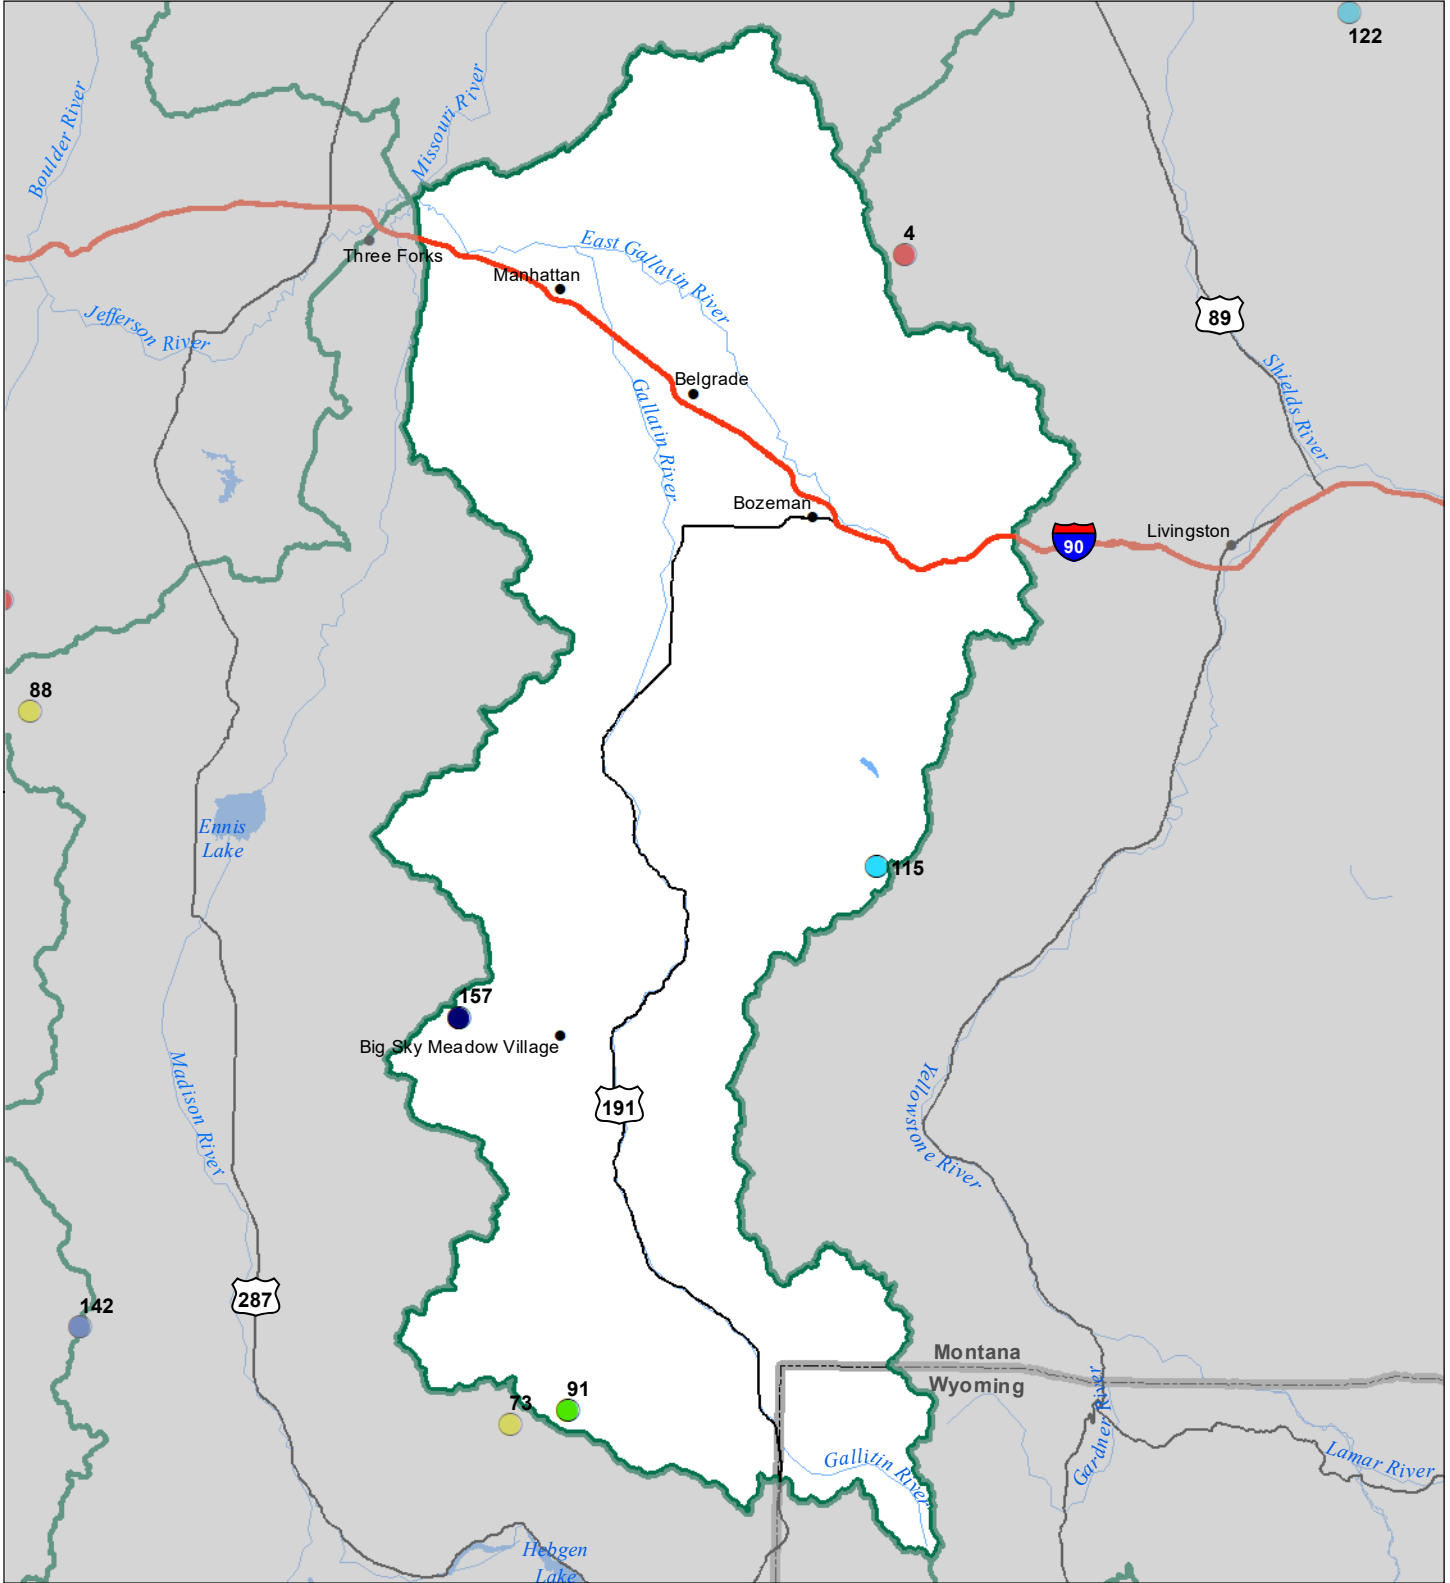

# Gallatin River Basin Snow Water Equivalent Percentage of Normal June 1, 2024

### Snow Water Equivalent Percent of Normal

**SNOTEL**

- > 150%
- 131 - 150%
- 111 - 130%
- 91 - 110%
- 71 - 90%
- 51 - 70%
- 1 - 50%
- \* 0%

**Snowcourse**

- ⊕ > 150%
- ⊕ 131 - 150%
- ⊕ 111 - 130%
- ⊕ 91 - 110%
- ⊕ 71 - 90%
- ⊕ 51 - 70%
- ⊕ 1 - 50%
- \* 0%