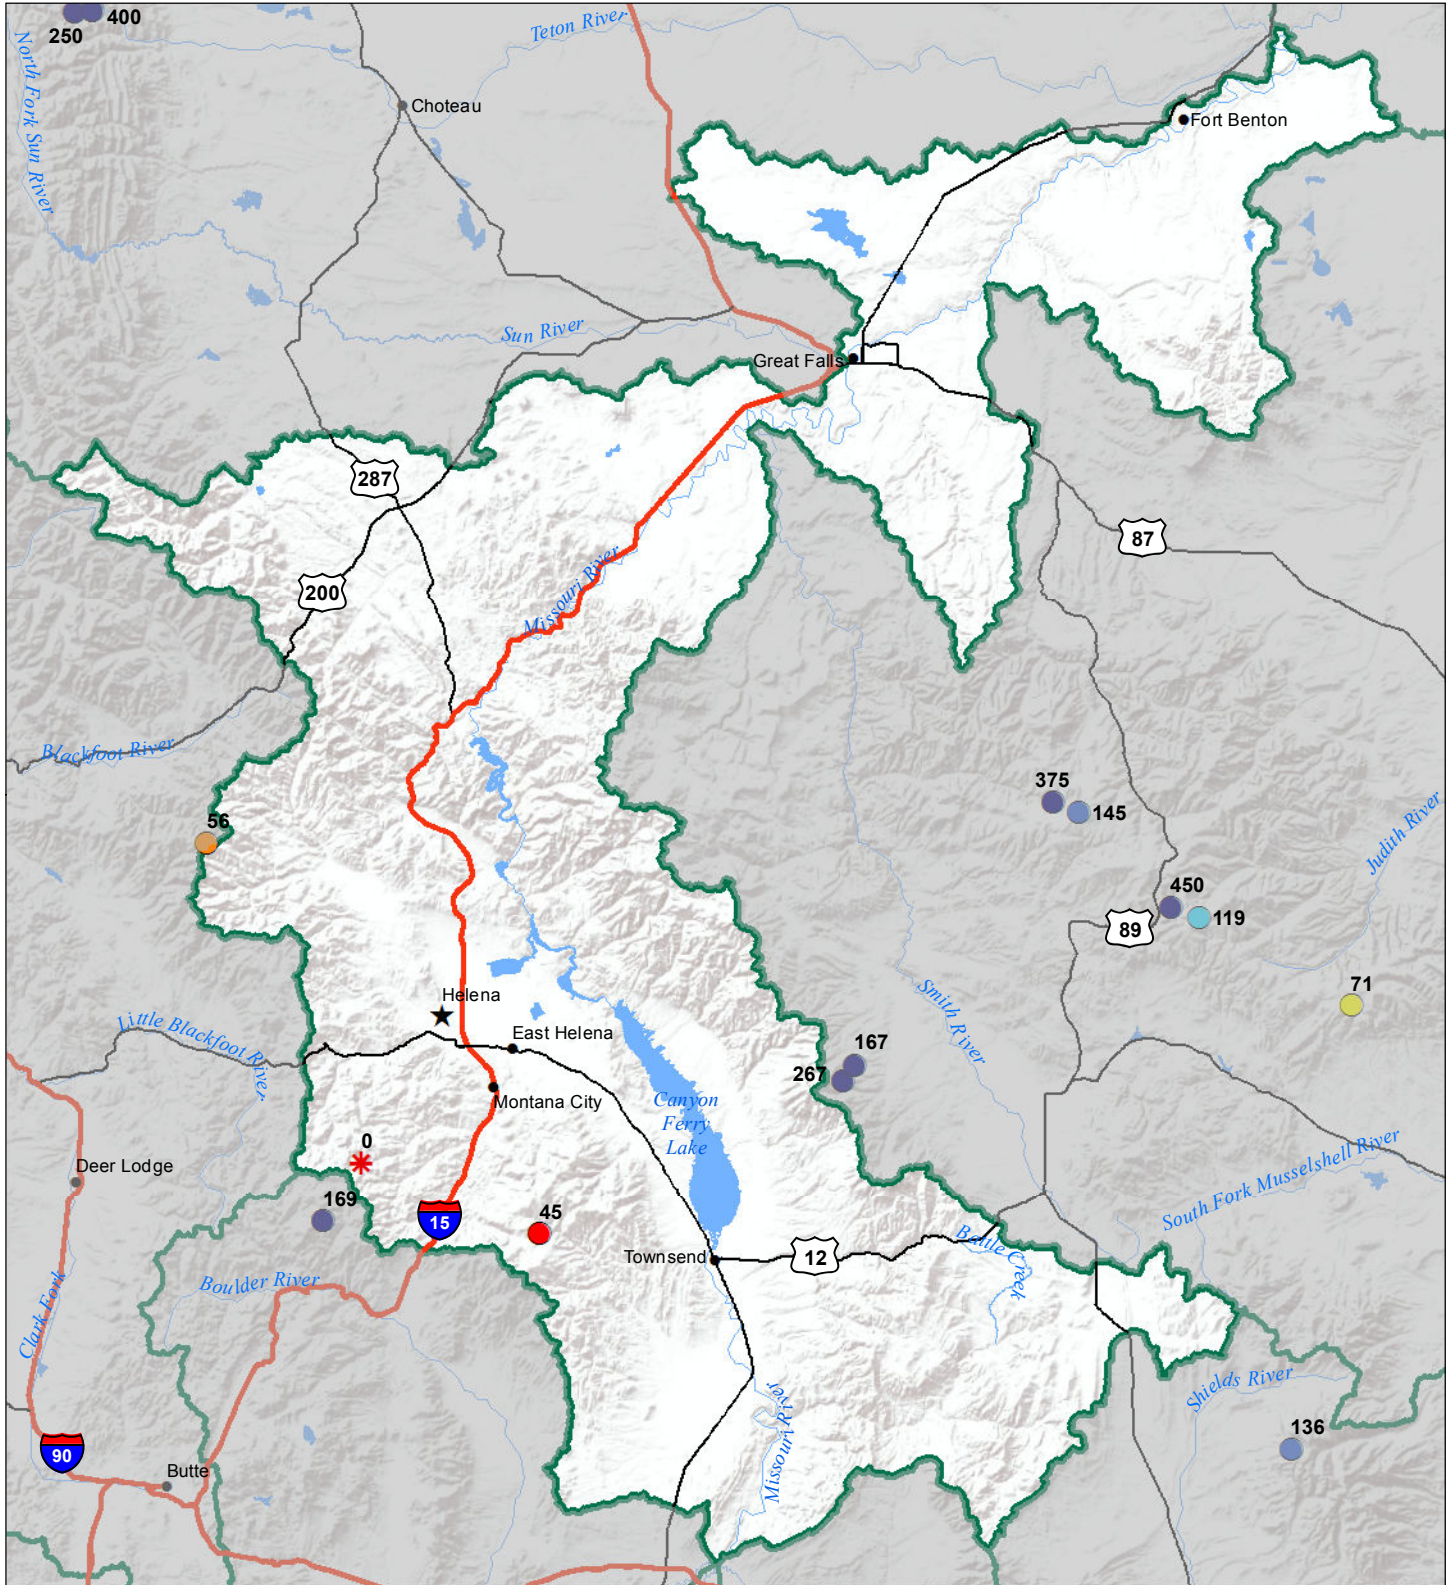

# Headwaters Mainstem (Missouri) River Basin Snow Water Equivalent Percentage of Normal November 1, 2017

### Snow Water Equivalent Percent of Normal

**SNOTEL**

- > 150%
- 131 - 150%
- 111 - 130%
- 91 - 110%
- 71 - 90%
- 51 - 70%
- 1 - 50%
- 0%

**Snowcourse**

- ⊕ > 150%
- ⊕ 131 - 150%
- ⊕ 111 - 130%
- ⊕ 91 - 110%
- ⊕ 71 - 90%
- ⊕ 51 - 70%
- ⊕ 1 - 50%
- ⊕ 0%