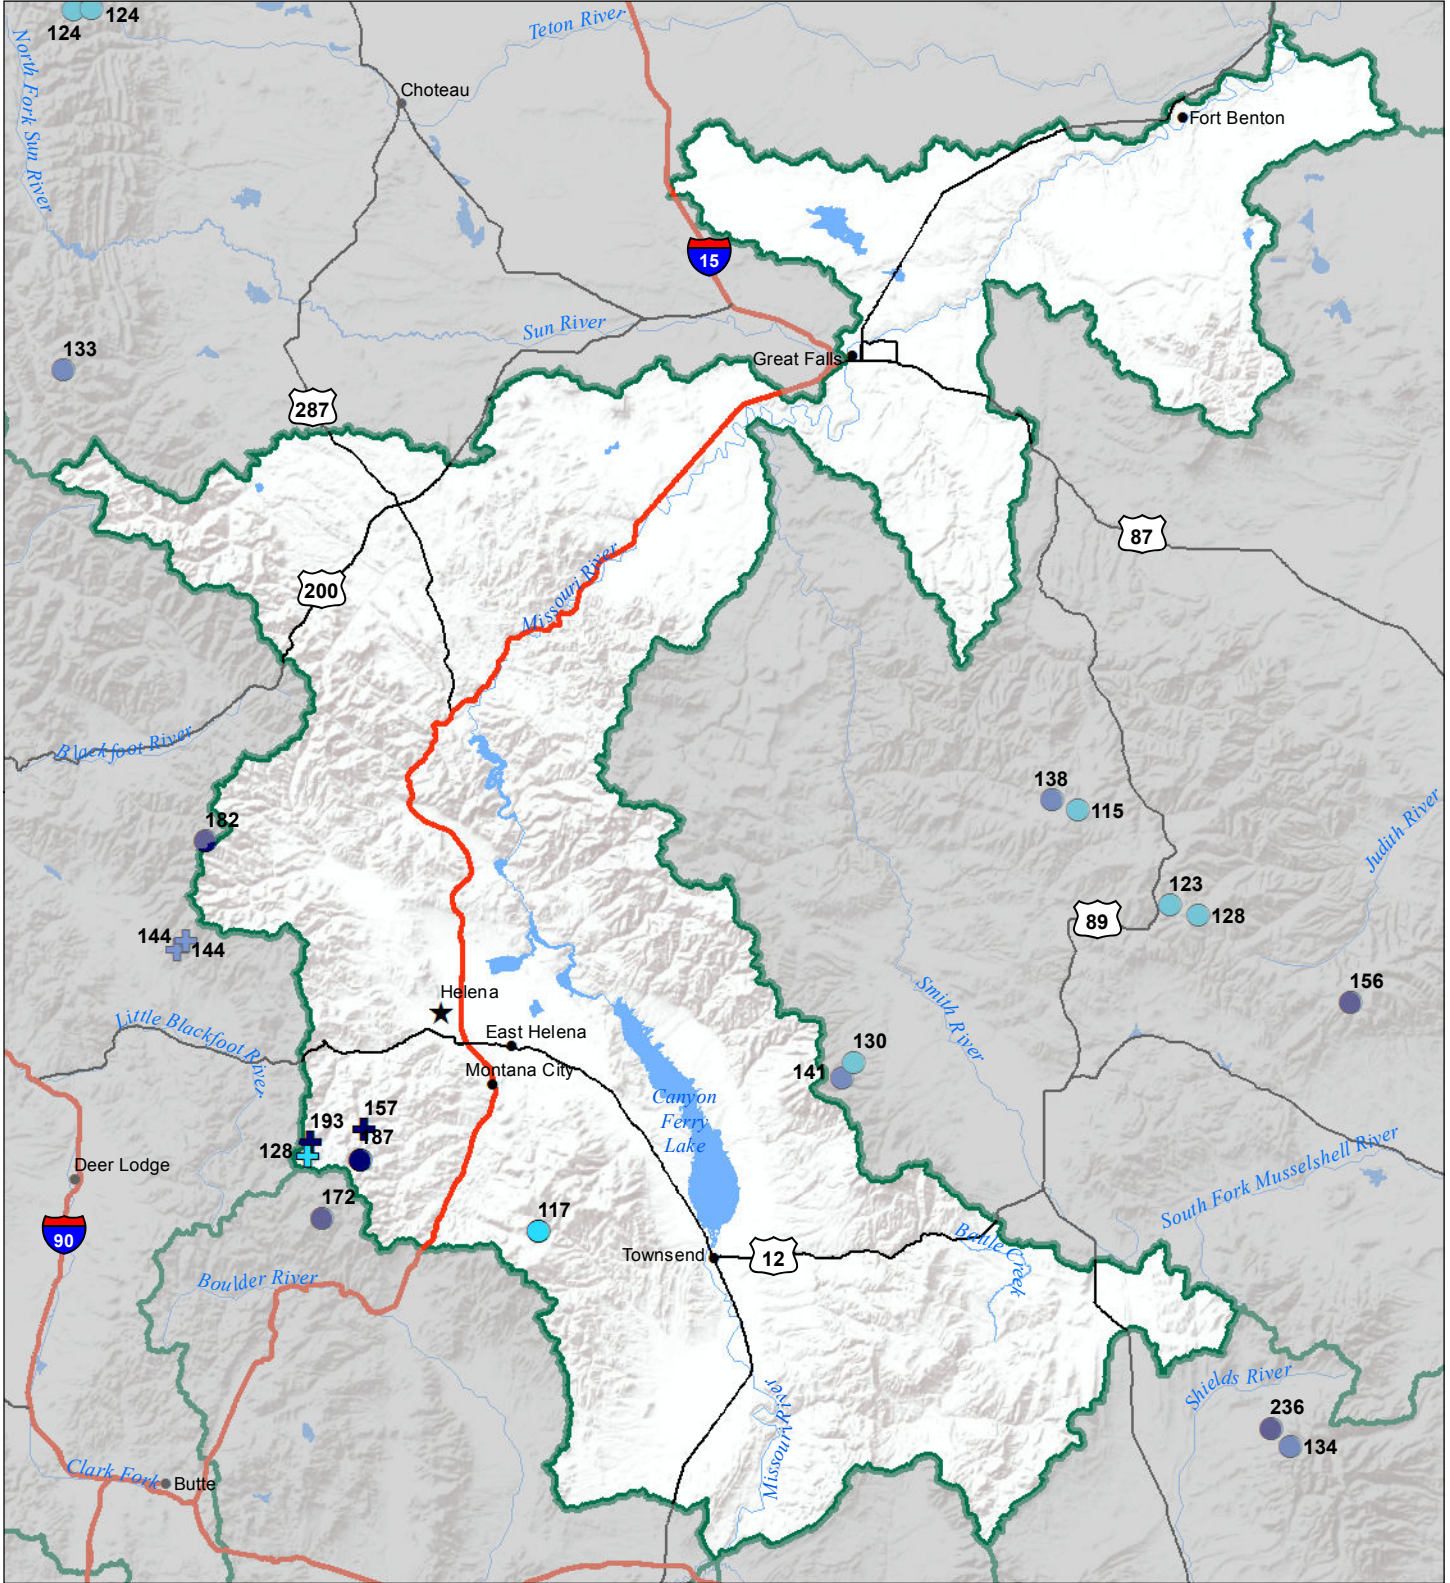

# Headwaters Mainstem (Missouri) River Basin Snow Water Equivalent Percentage of Normal January 1, 2018

## Snow Water Equivalent Percent of Normal

### SNOTEL

- > 150%
- 131 - 150%
- 111 - 130%
- 91 - 110%
- 71 - 90%
- 51 - 70%
- 1 - 50%
- \* 0%

### Snowcourse

- + > 150%
- + 131 - 150%
- + 111 - 130%
- + 91 - 110%
- + 71 - 90%
- + 51 - 70%
- + 1 - 50%
- \* 0%