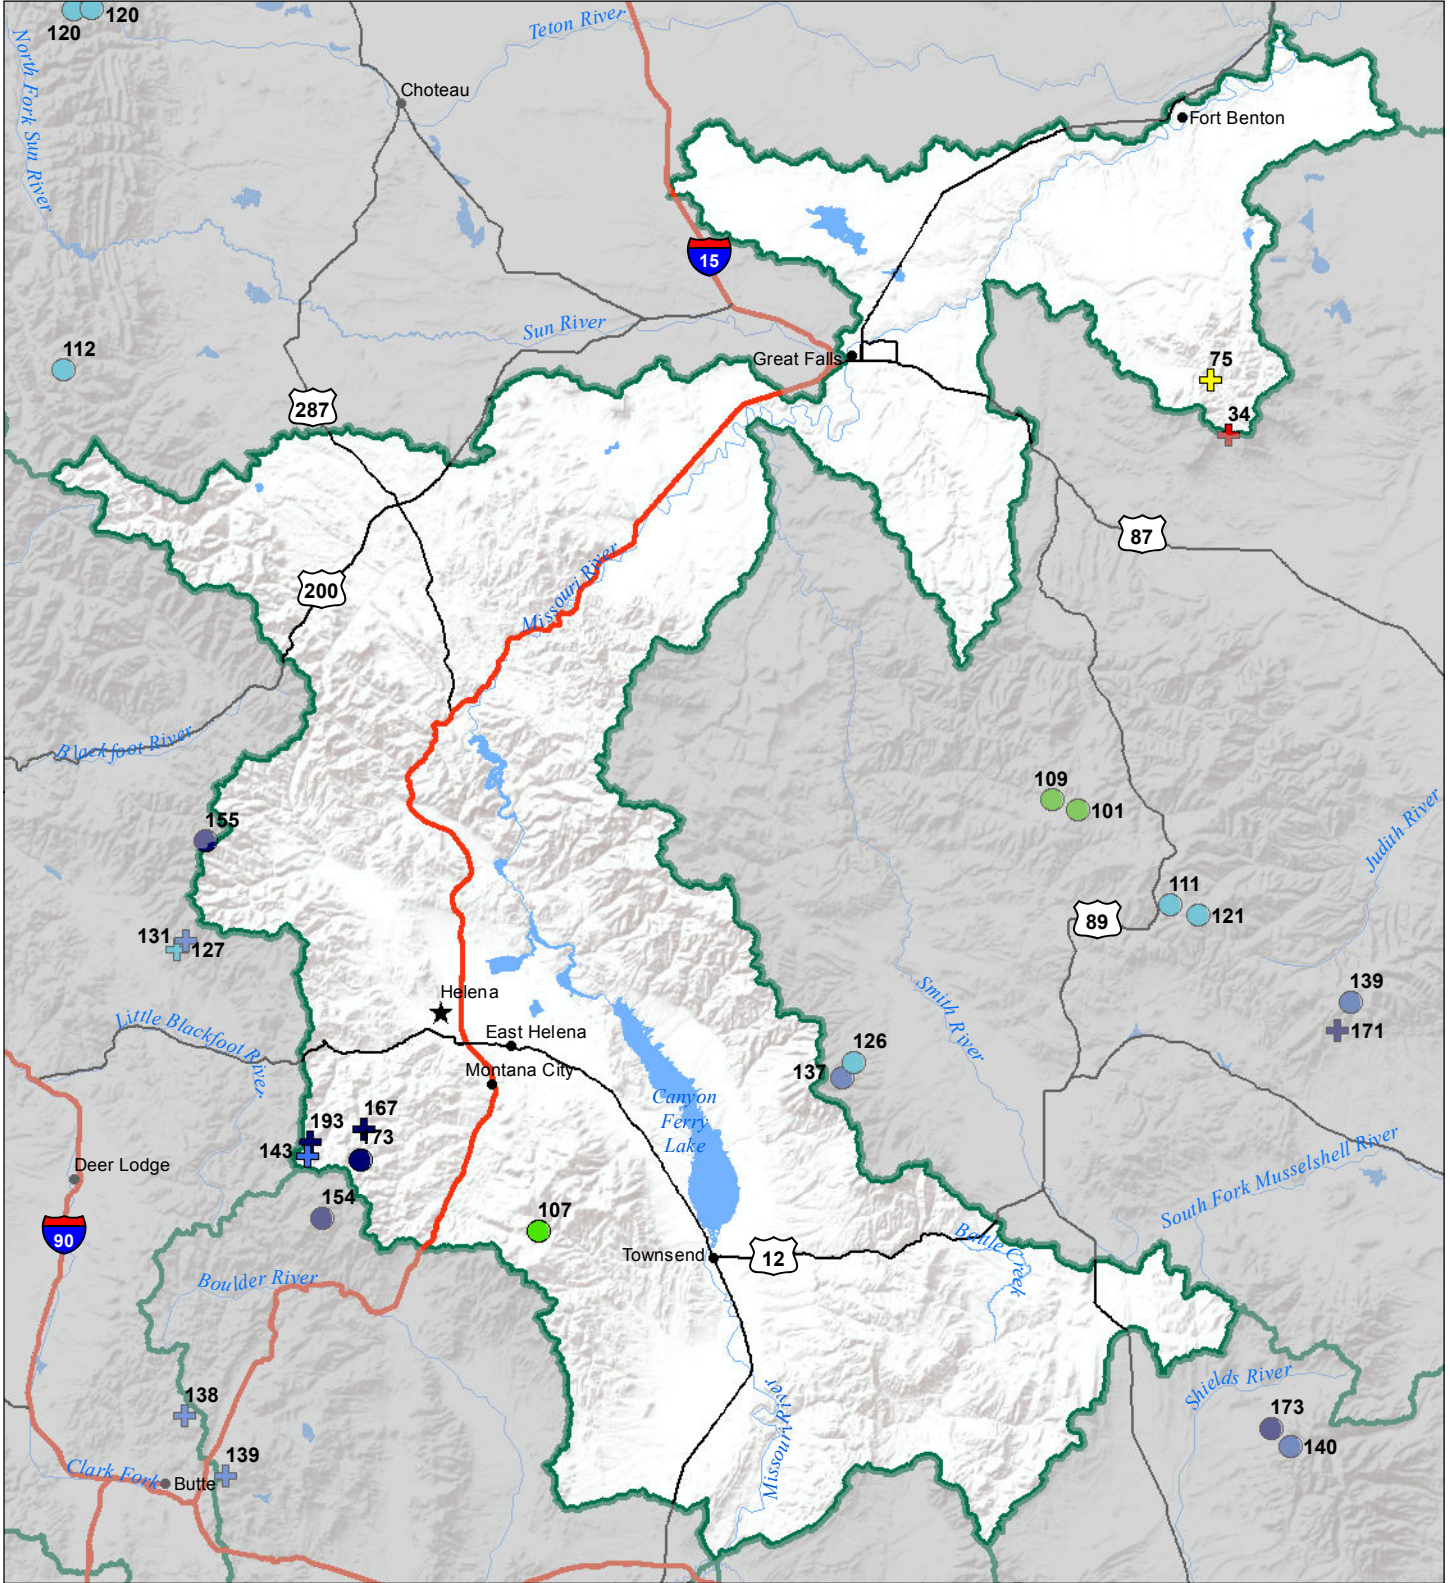

Headwaters Mainstem (Missouri) River Basin Snow Water Equivalent Percentage of Normal February 1, 2018

Snow Water Equivalent Percent of Normal

SNOTEL

- > 150%
- 131 - 150%
- 111 - 130%
- 91 - 110%
- 71 - 90%
- 51 - 70%
- 1 - 50%
- *

Snowcourse

- ⊕ > 150%
- ⊕ 131 - 150%
- ⊕ 111 - 130%
- ⊕ 91 - 110%
- ⊕ 71 - 90%
- ⊕ 51 - 70%
- ⊕ 1 - 50%
- ⊕ *