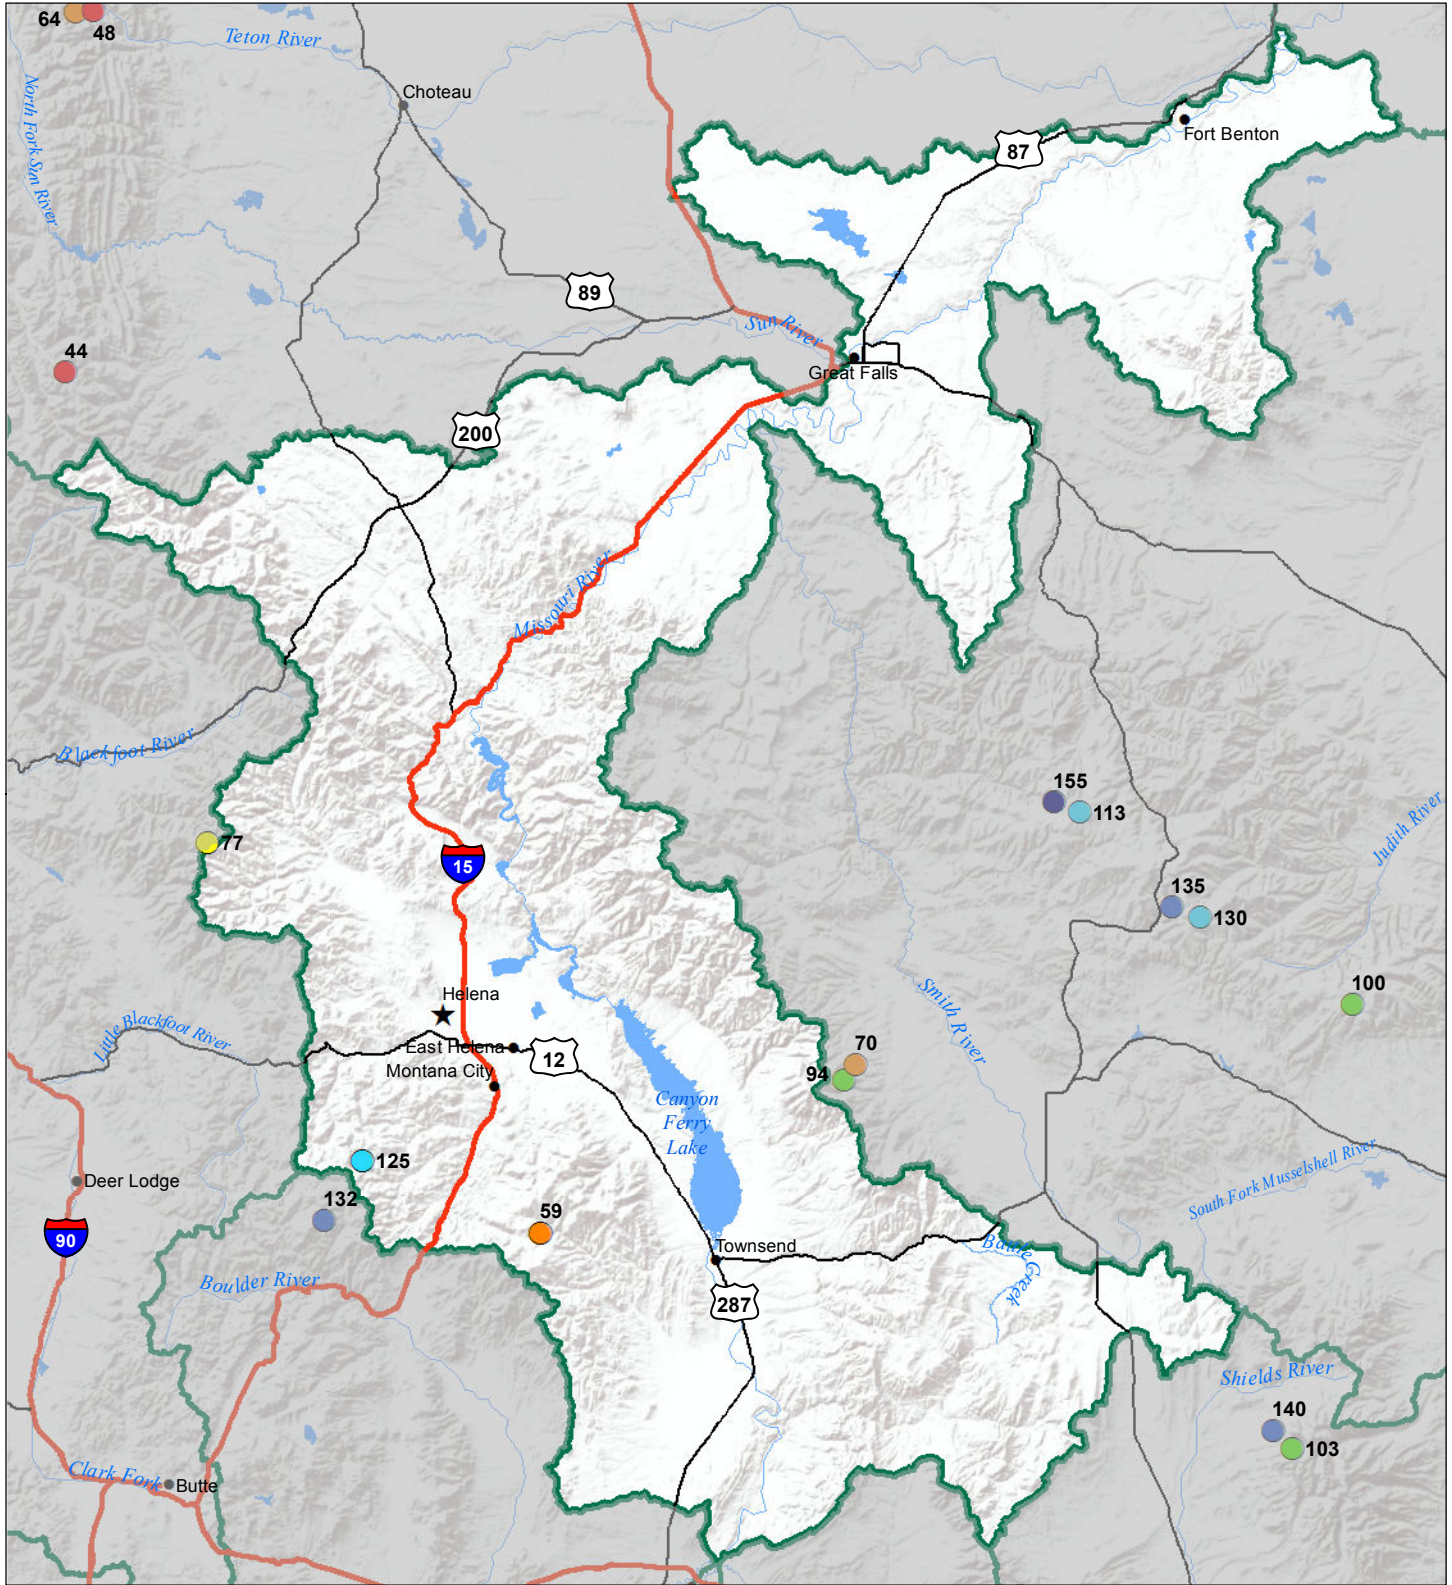

Headwaters Mainstem (Missouri) River Basin Snow Water Equivalent Percentage of Normal December 1, 2018

Snow Water Equivalent Percent of Normal

SNOTEL

- > 150%
- 131 - 150%
- 111 - 130%
- 91 - 110%
- 71 - 90%
- 51 - 70%
- 1 - 50%
- *

Snowcourse

- ⊕ > 150%
- ⊕ 131 - 150%
- ⊕ 111 - 130%
- ⊕ 91 - 110%
- ⊕ 71 - 90%
- ⊕ 51 - 70%
- ⊕ 1 - 50%
- ⊕ *