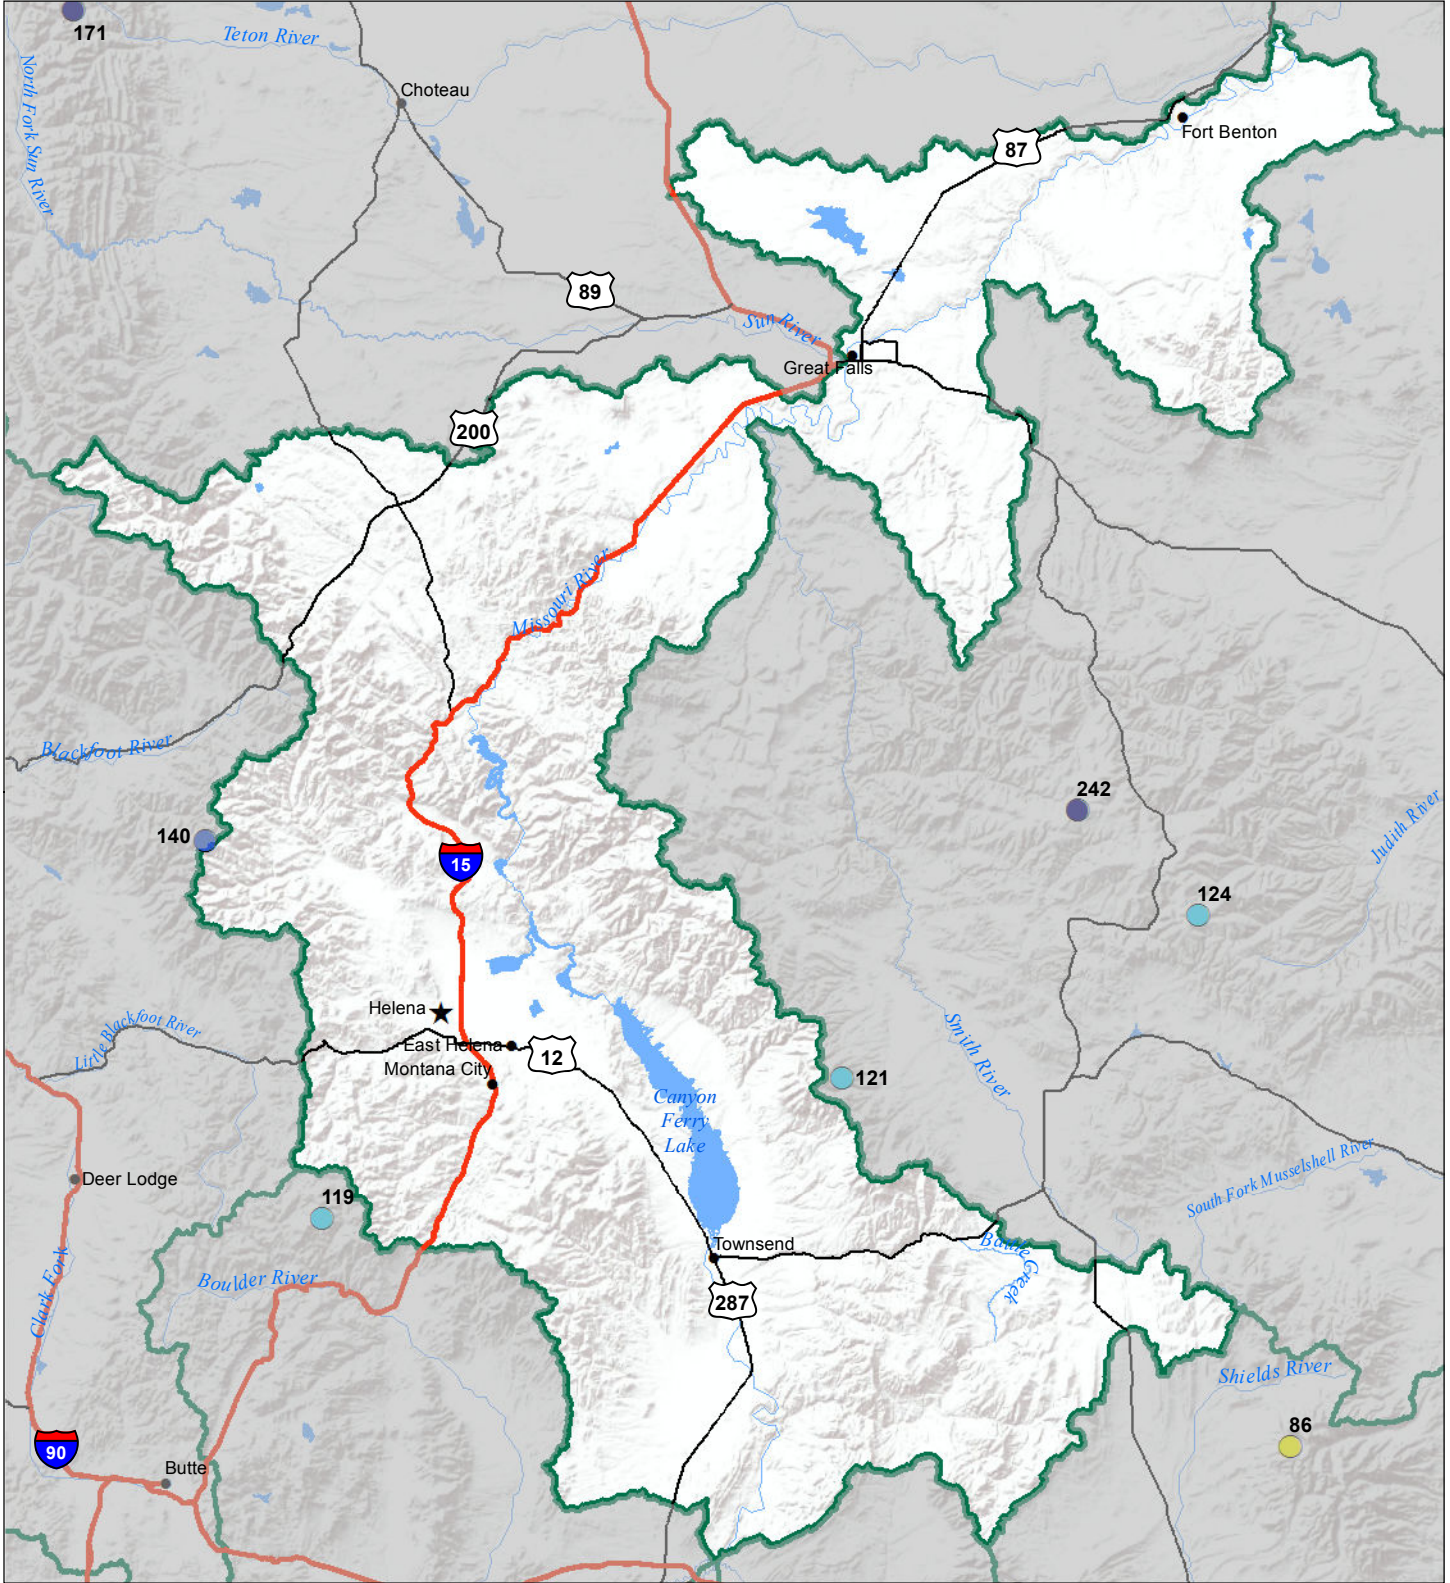

# Headwaters Mainstem (Missouri) River Basin Snow Water Equivalent Percentage of Normal June 1, 2019

### Snow Water Equivalent Percent of Normal

#### SNOTEL

- > 150%
- 131 - 150%
- 111 - 130%
- 91 - 110%
- 71 - 90%
- 51 - 70%
- 1 - 50%
- ✱ 0%

#### Snowcourse

- + > 150%
- + 131 - 150%
- + 111 - 130%
- + 91 - 110%
- + 71 - 90%
- + 51 - 70%
- + 1 - 50%
- ✱ 0%