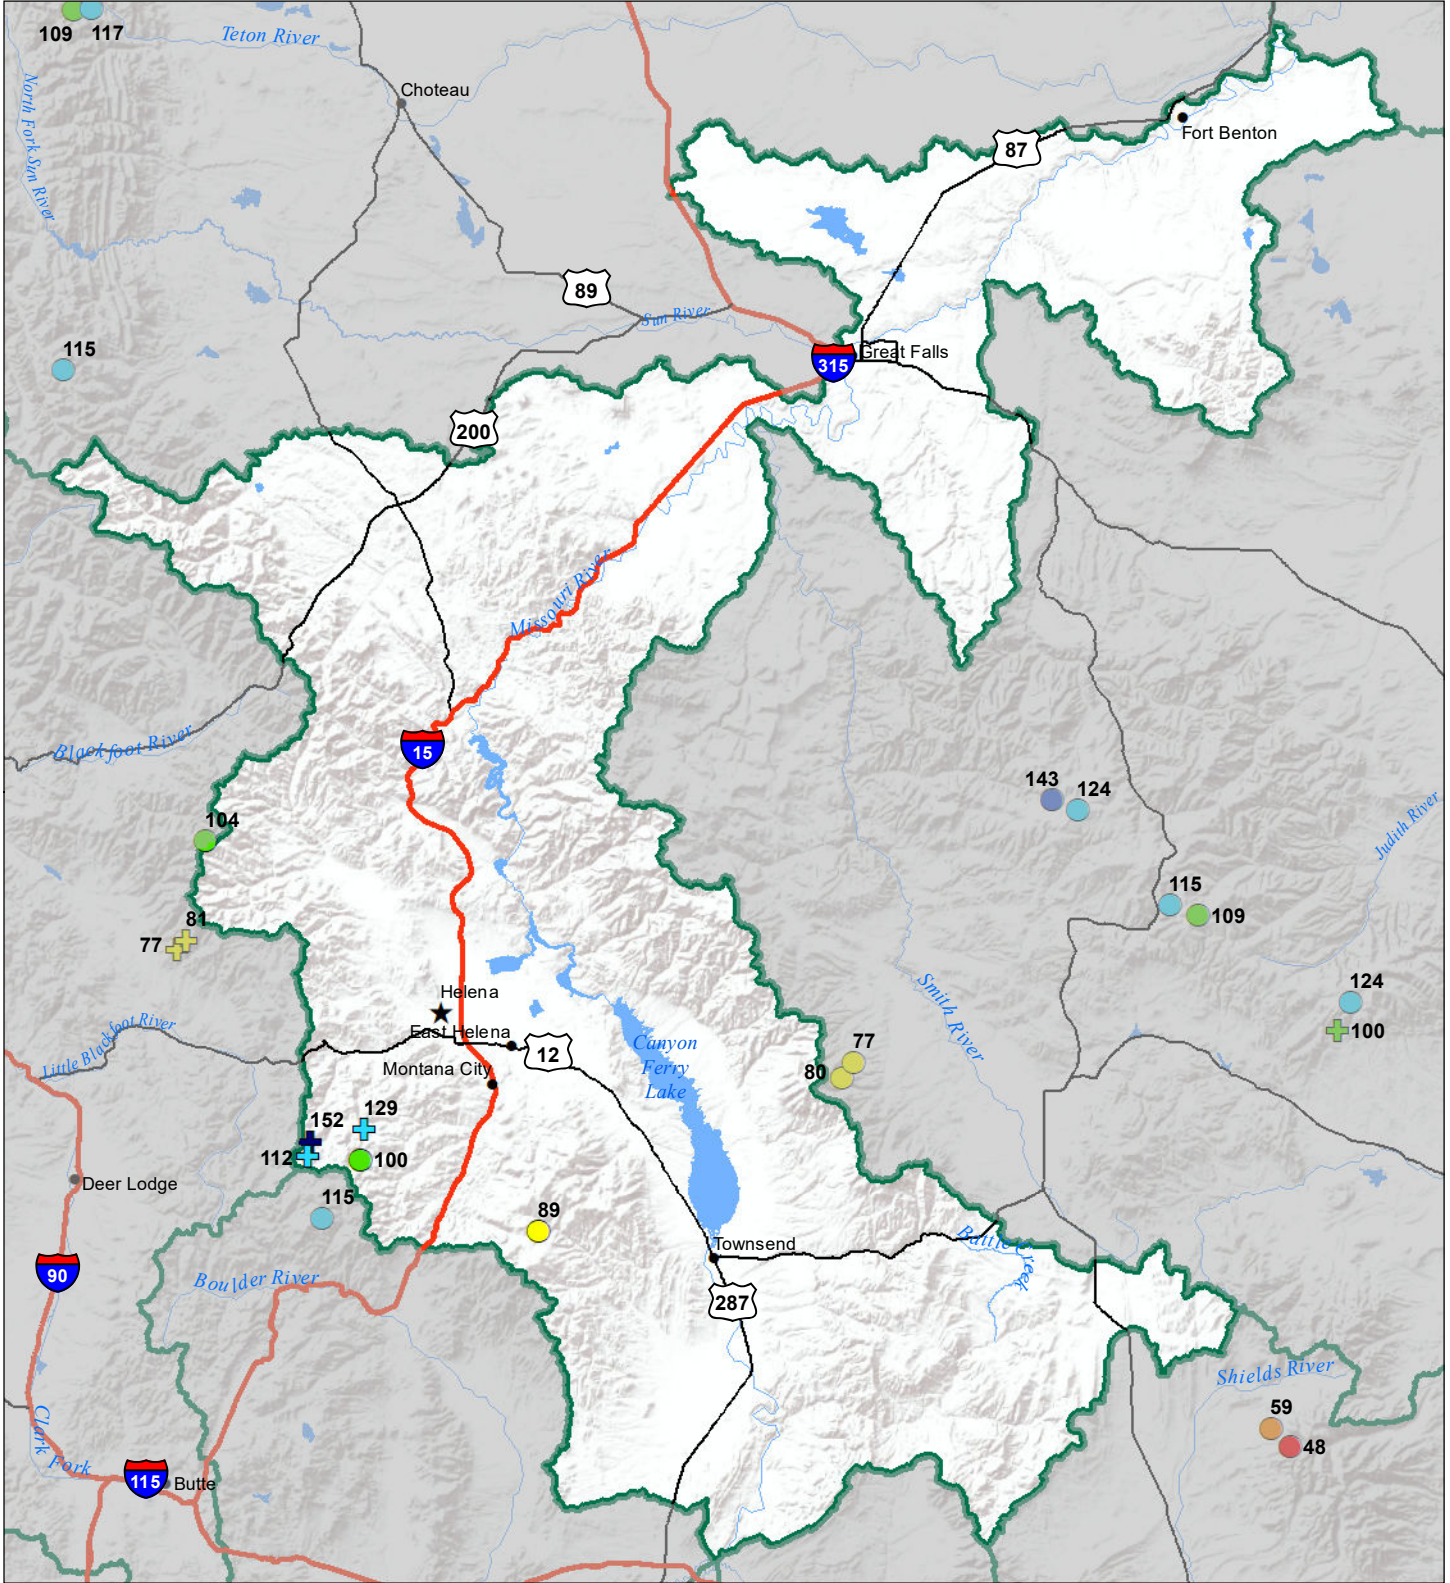

# Headwaters Mainstem (Missouri) River Basin Snow Water Equivalent Percentage of Normal January 1, 2020

## Snow Water Equivalent Percent of Normal

### SNOTEL

- > 150%
- 131 - 150%
- 111 - 130%
- 91 - 110%
- 71 - 90%
- 51 - 70%
- 1 - 50%
- \* 0%

### Snowcourse

- ⊕ > 150%
- ⊕ 131 - 150%
- ⊕ 111 - 130%
- ⊕ 91 - 110%
- ⊕ 71 - 90%
- ⊕ 51 - 70%
- ⊕ 1 - 50%
- \* 0%