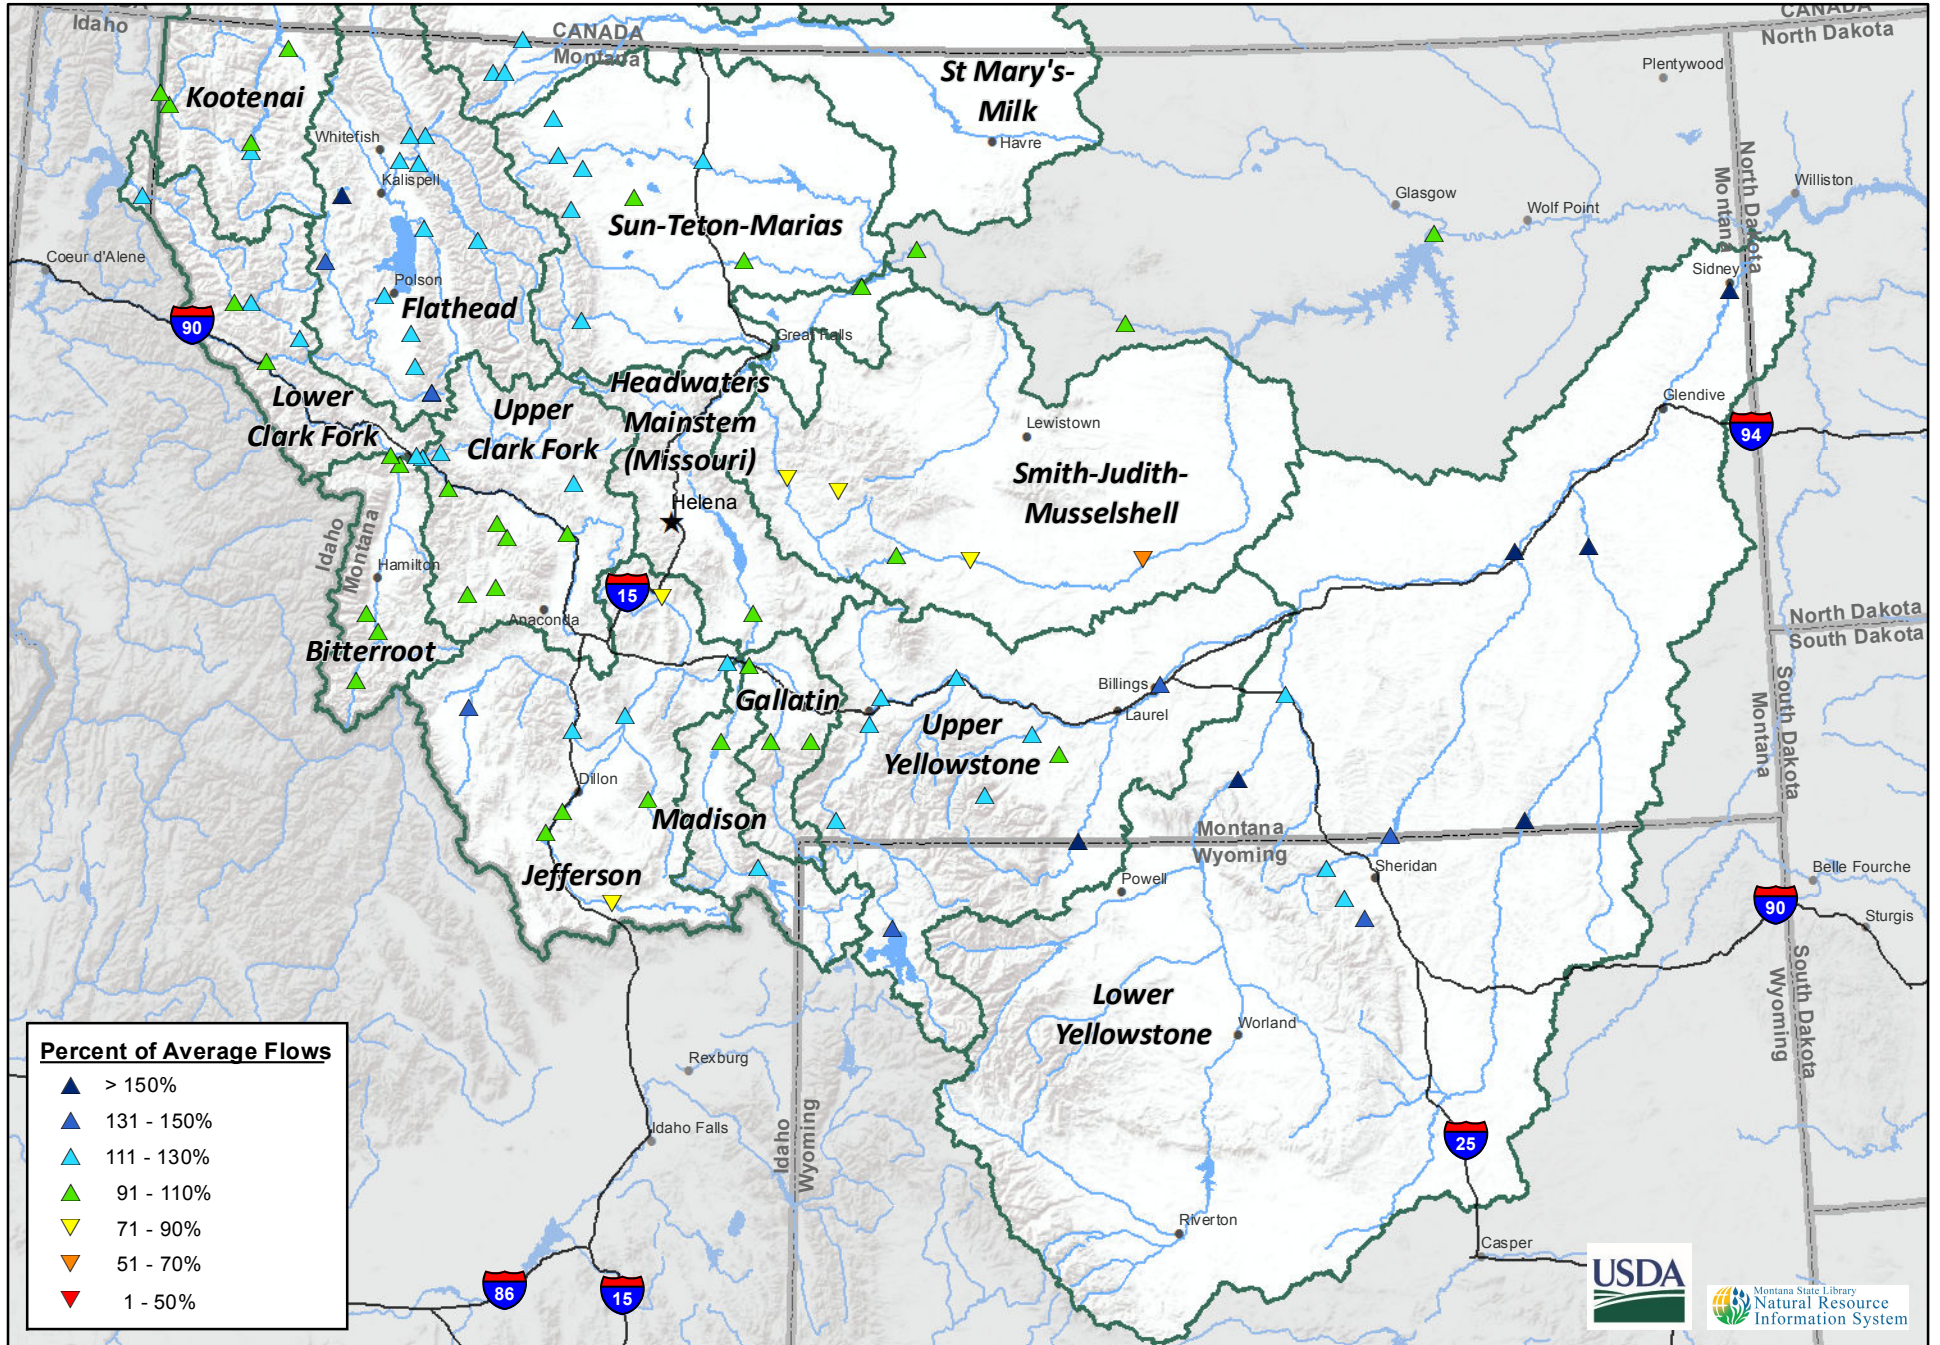

Montana Data Collection Office  
 Streamflow Forecast  
 Percentage of Normal - June 1, 2017

Percent of Average Flows	
▲	> 150%
▲	131 - 150%
▲	111 - 130%
▲	91 - 110%
▲	71 - 90%
▲	51 - 70%
▲	1 - 50%