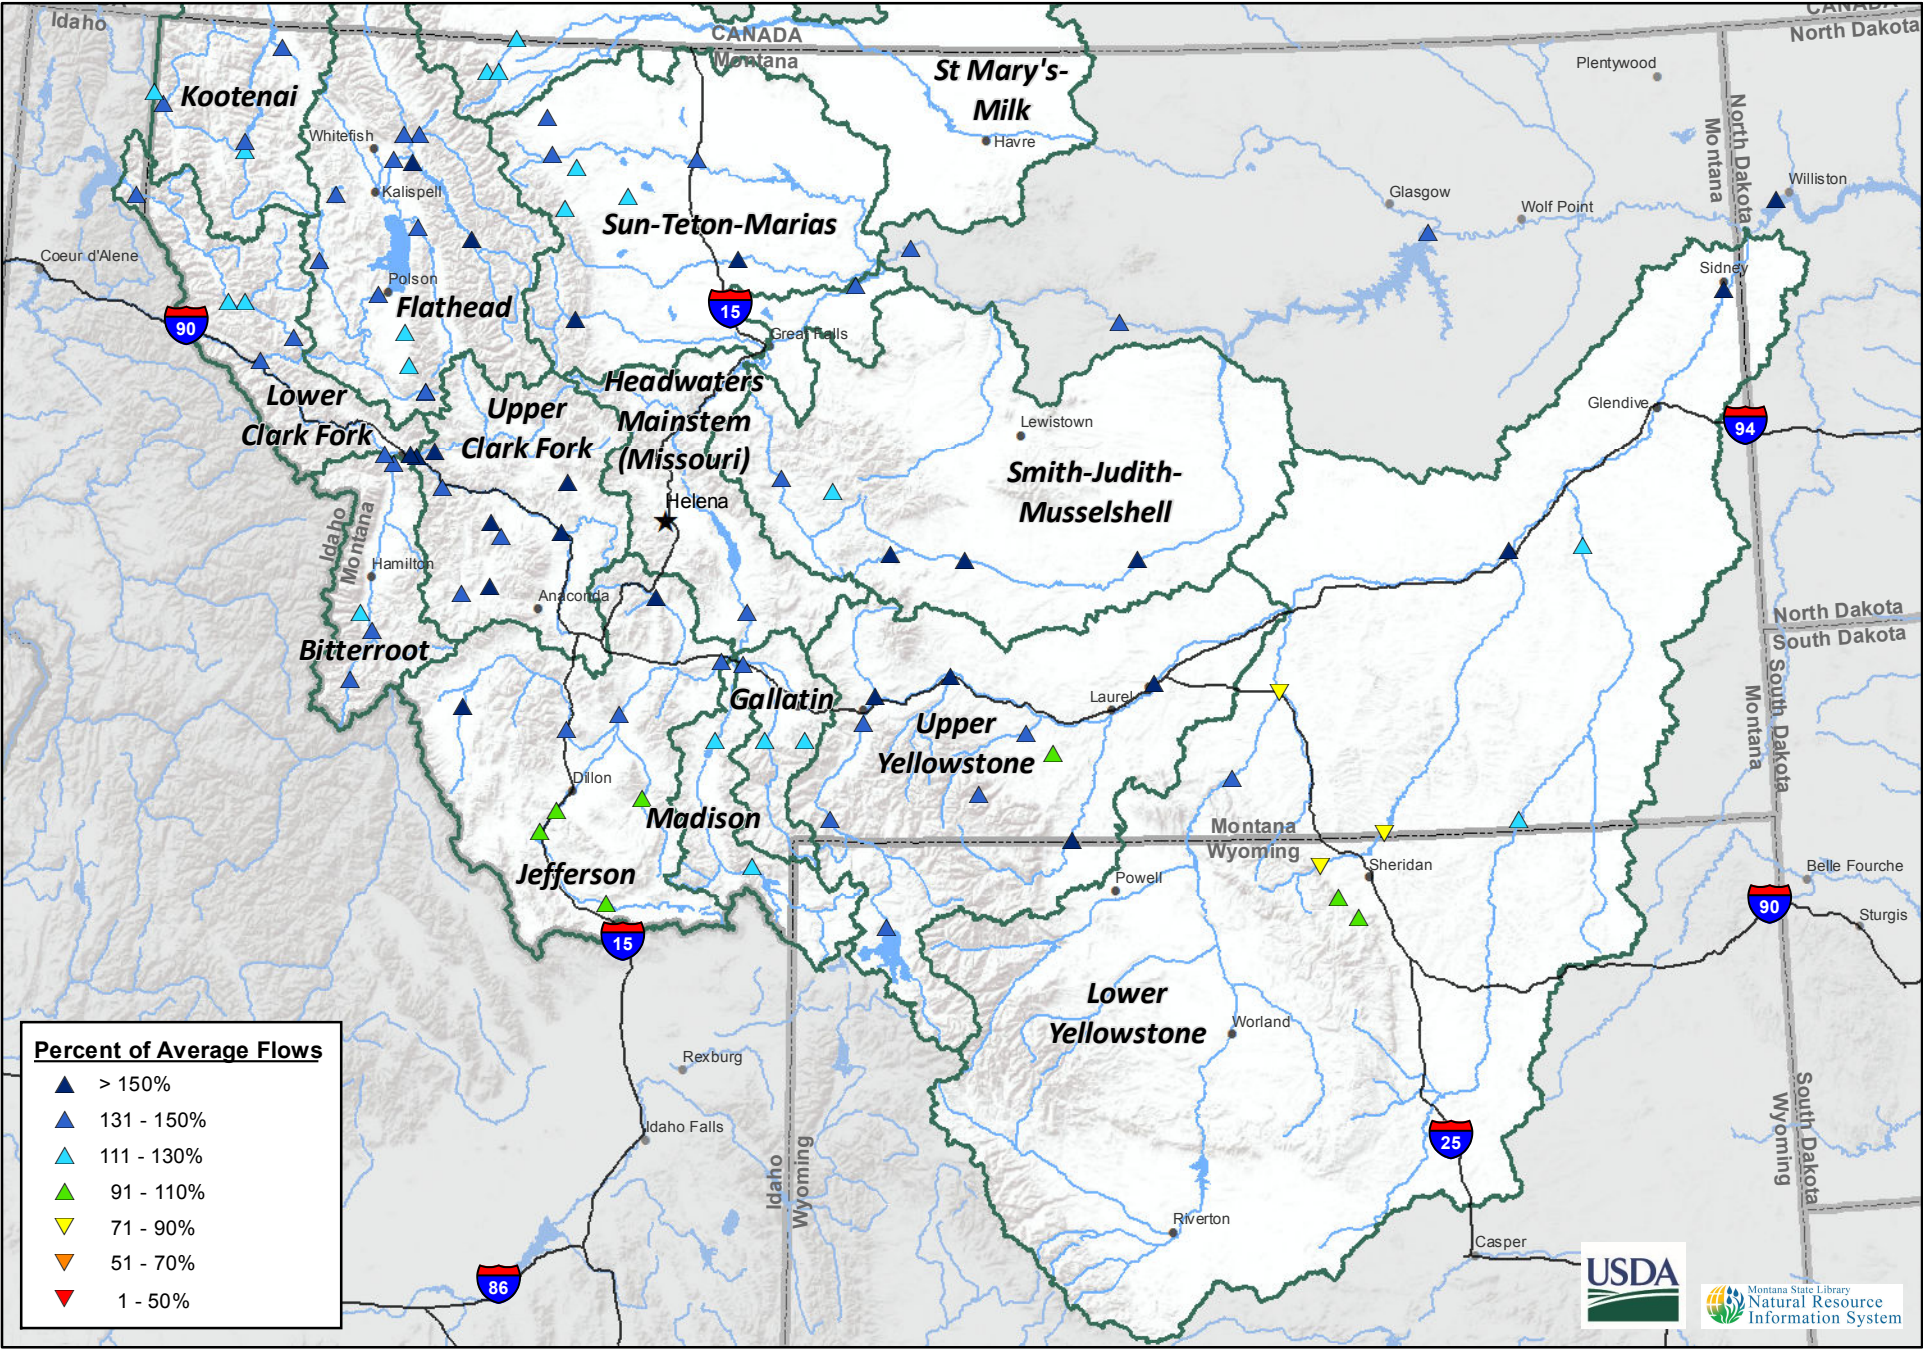

Montana Data Collection Office  
 Streamflow Forecast  
 Percentage of Normal - May 1, 2018

Percent of Average Flows	
▲	> 150%
▲	131 - 150%
▲	111 - 130%
▲	91 - 110%
▼	71 - 90%
▼	51 - 70%
▼	1 - 50%