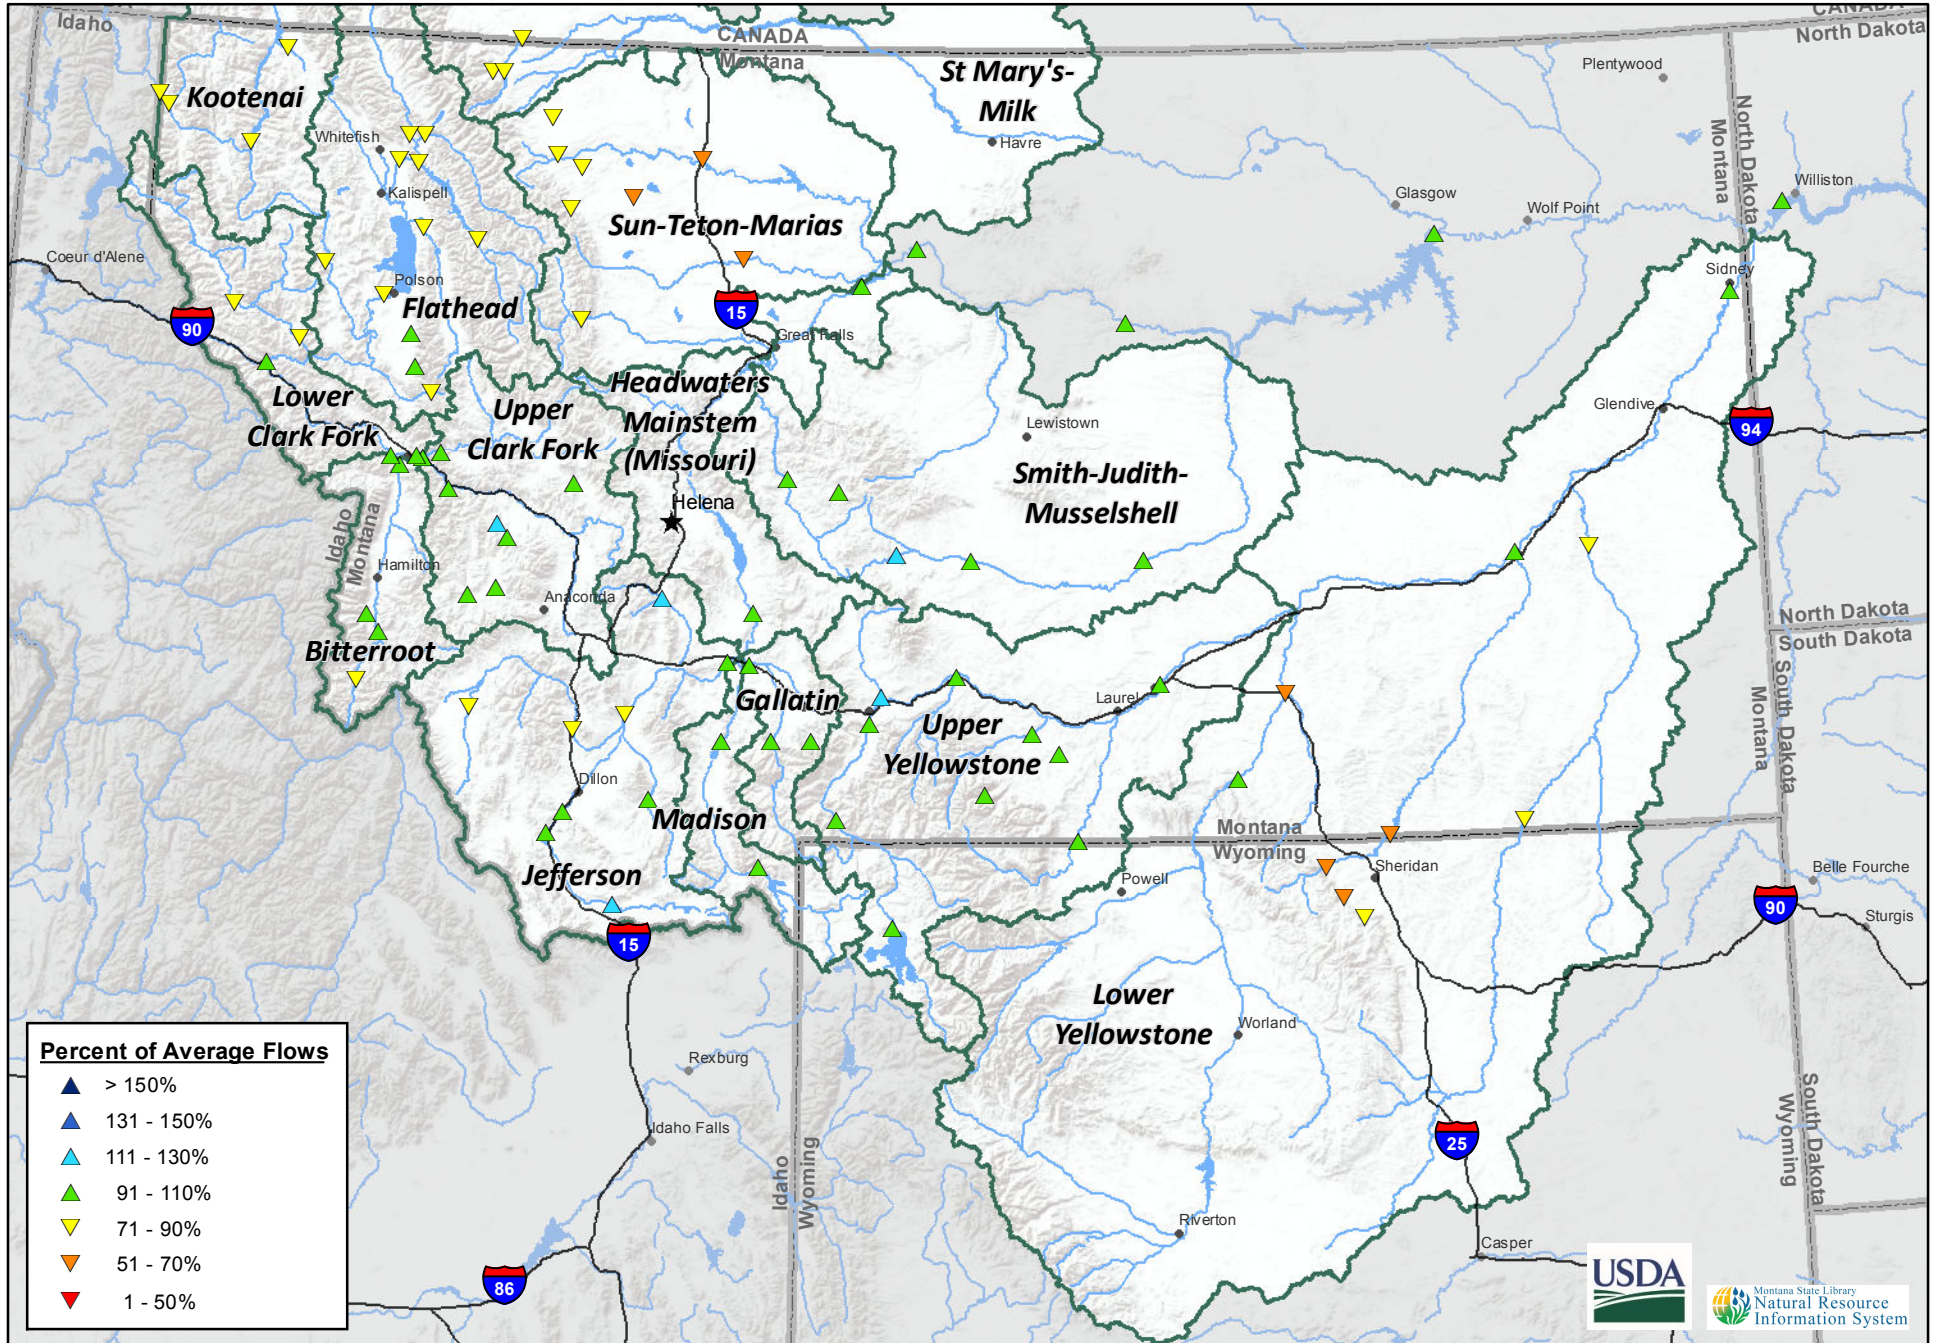

Montana Data Collection Office
 Streamflow Forecast
 Percentage of Normal - April 1, 2019

Percent of Average Flows	
▲	> 150%
▲	131 - 150%
▲	111 - 130%
▲	91 - 110%
▼	71 - 90%
▼	51 - 70%
▼	1 - 50%