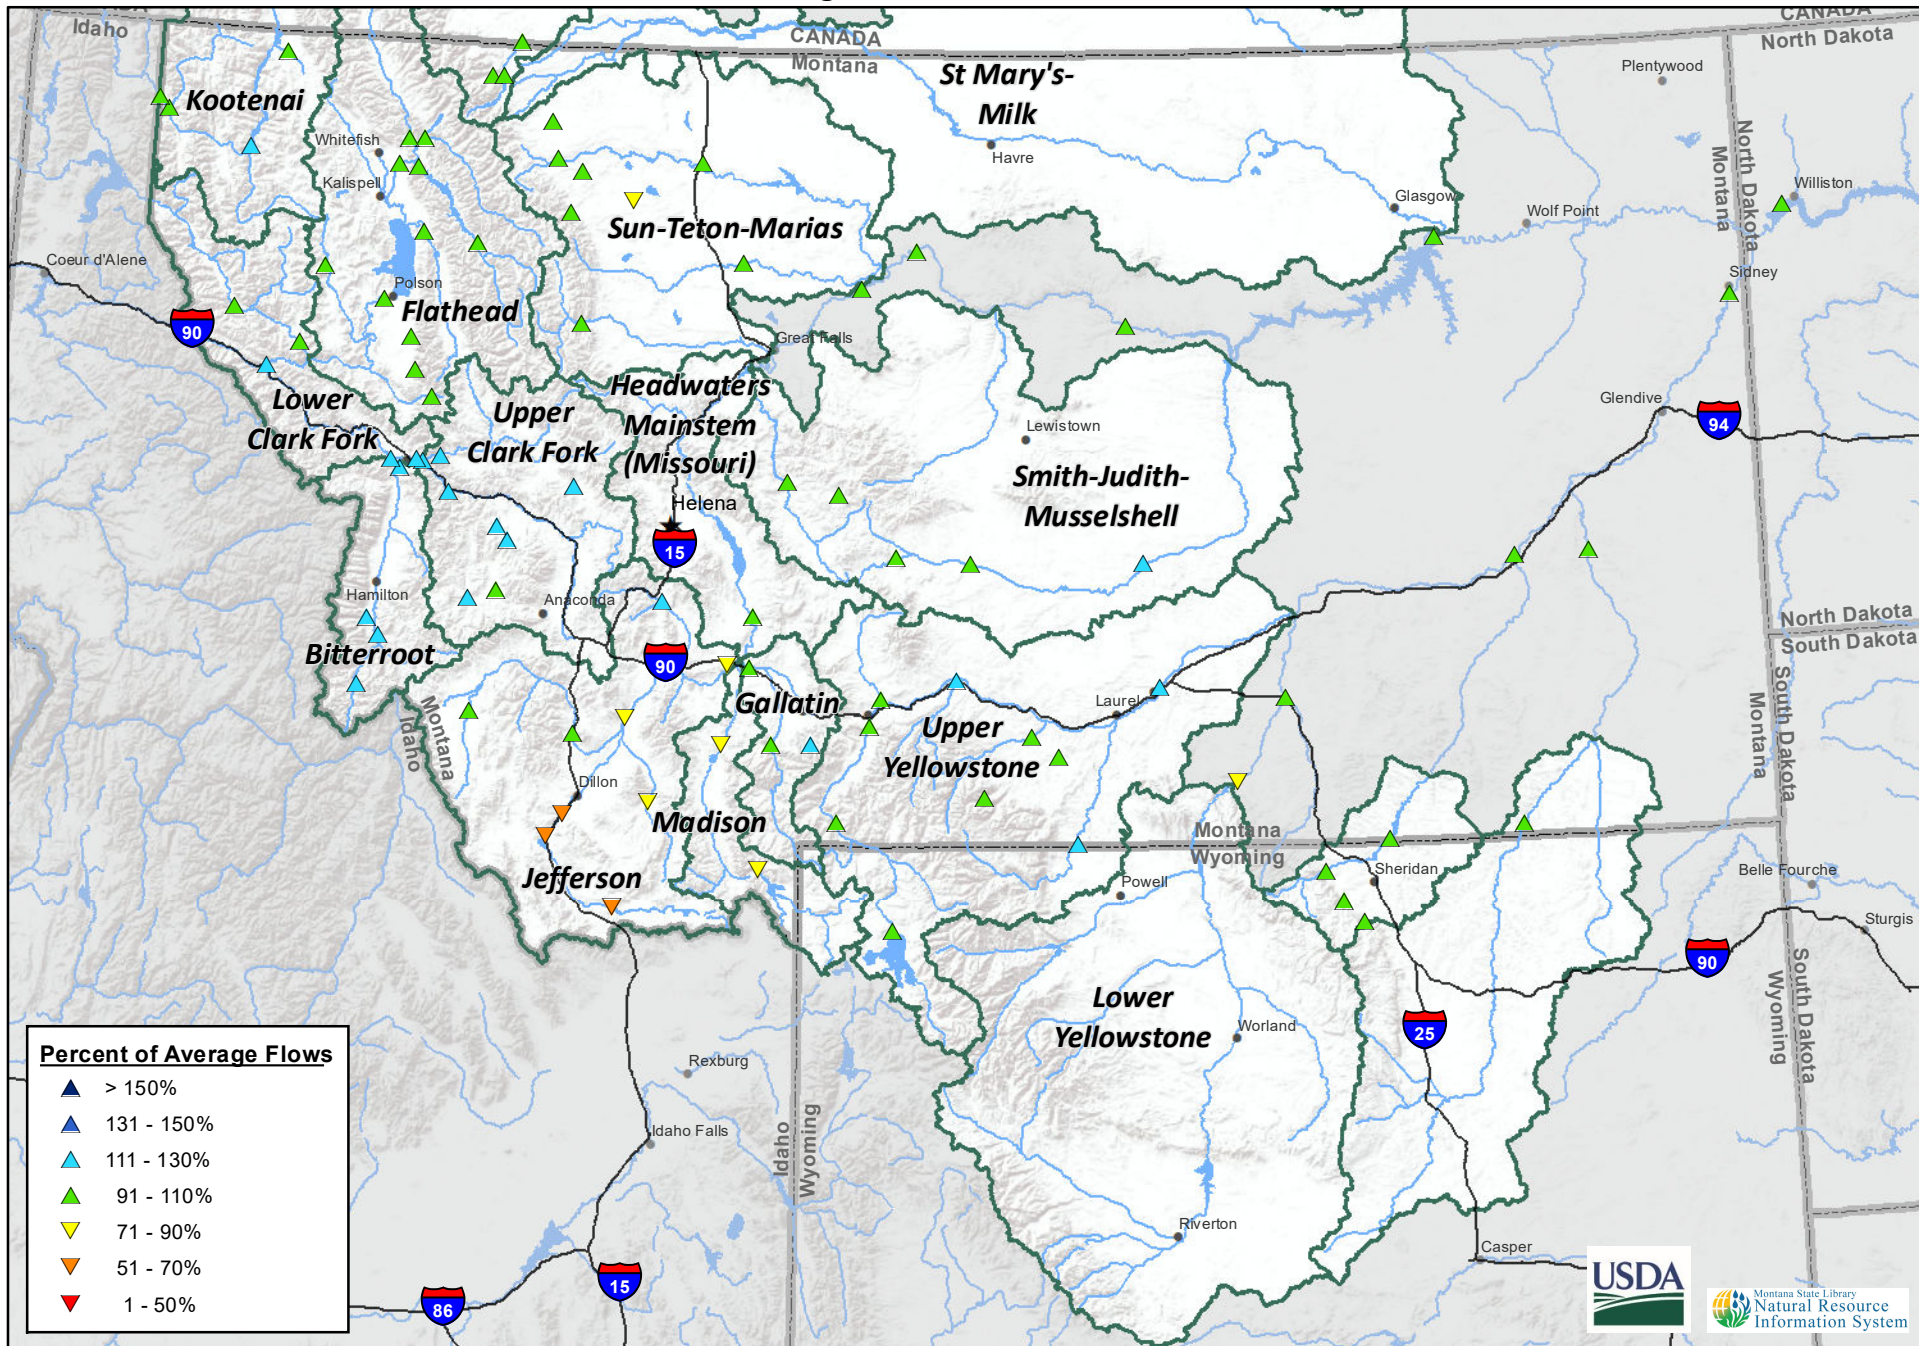

Montana Data Collection Office Streamflow Forecast Percentage of Normal - March 1, 2021

Percent of Average Flows	
▲	> 150%
▲	131 - 150%
▲	111 - 130%
▲	91 - 110%
▼	71 - 90%
▼	51 - 70%
▼	1 - 50%