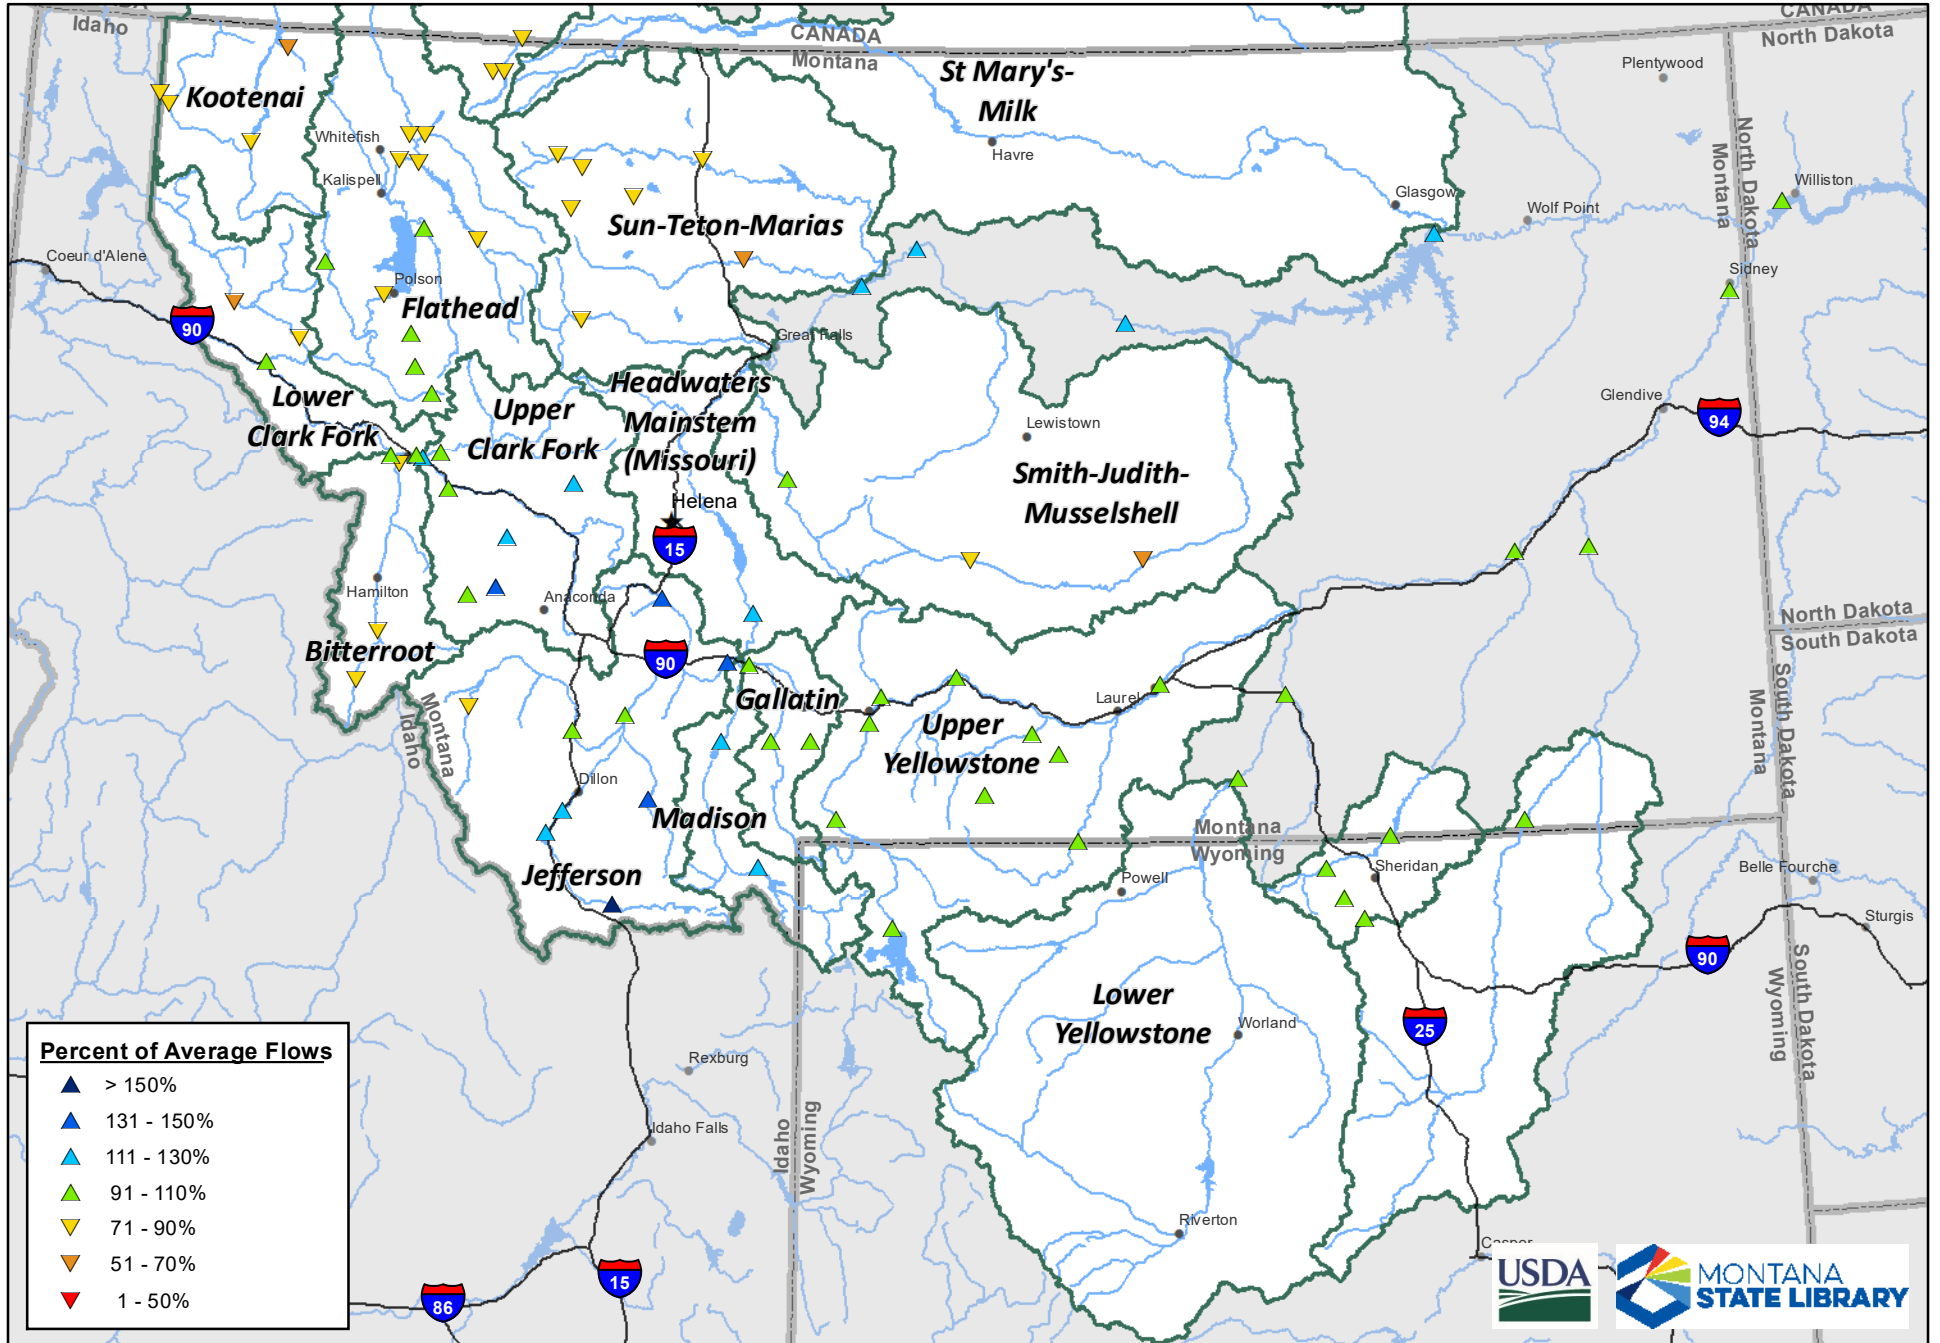

Montana Data Collection Office  
 Streamflow Forecast  
 Percentage of Normal - May 1, 2023

Percent of Average Flows	
▲	> 150%
▲	131 - 150%
▲	111 - 130%
▲	91 - 110%
▲	71 - 90%
▲	51 - 70%
▲	1 - 50%