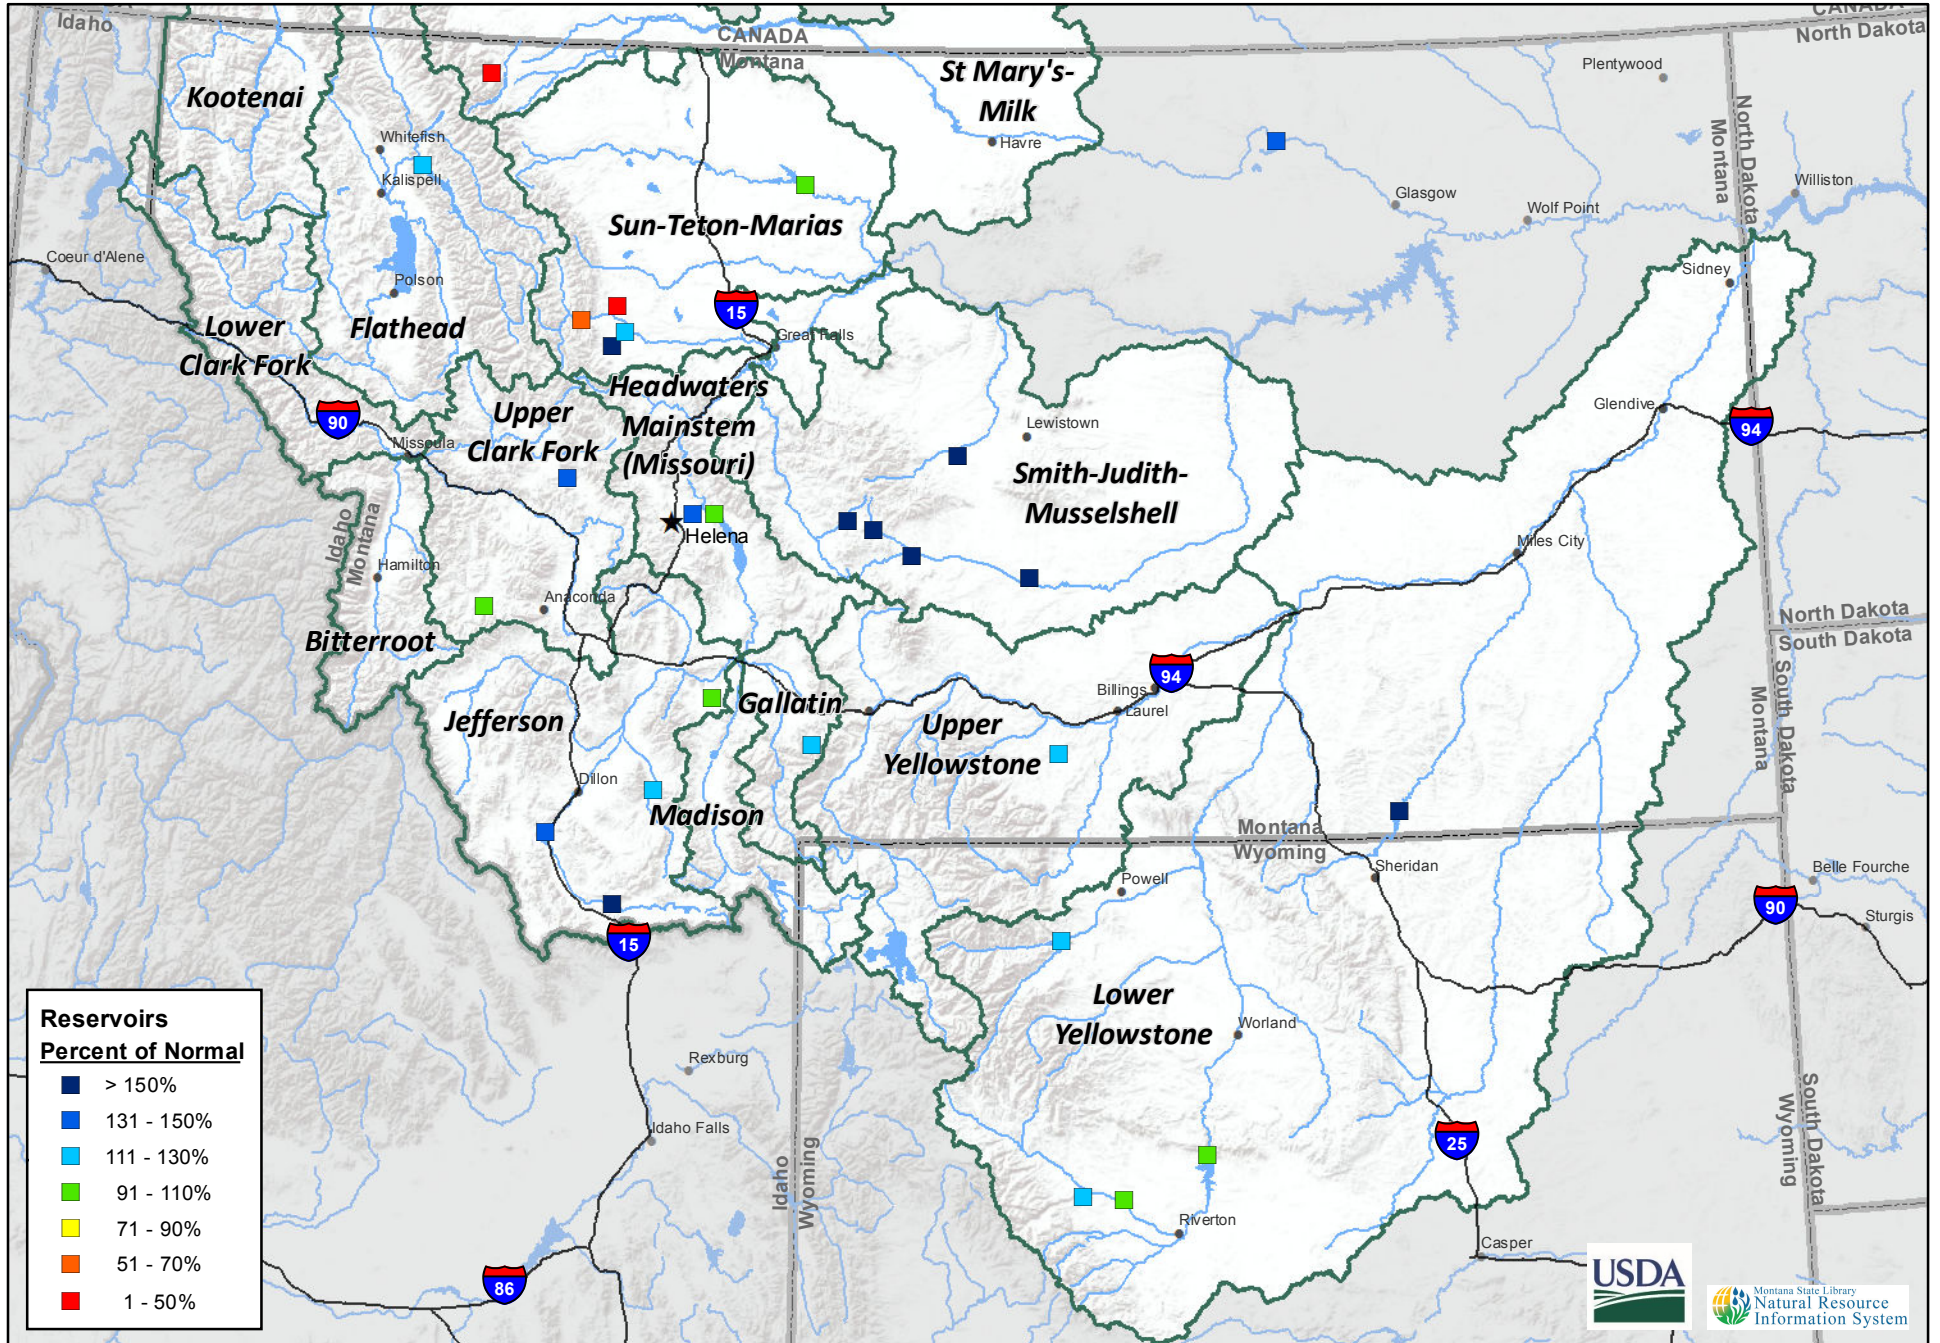

Montana Data Collection Office
 Reservoir Levels
 Percentage of Normal - December 1, 2018

Reservoirs	Percent of Normal
■	> 150%
■	131 - 150%
■	111 - 130%
■	91 - 110%
■	71 - 90%
■	51 - 70%
■	1 - 50%