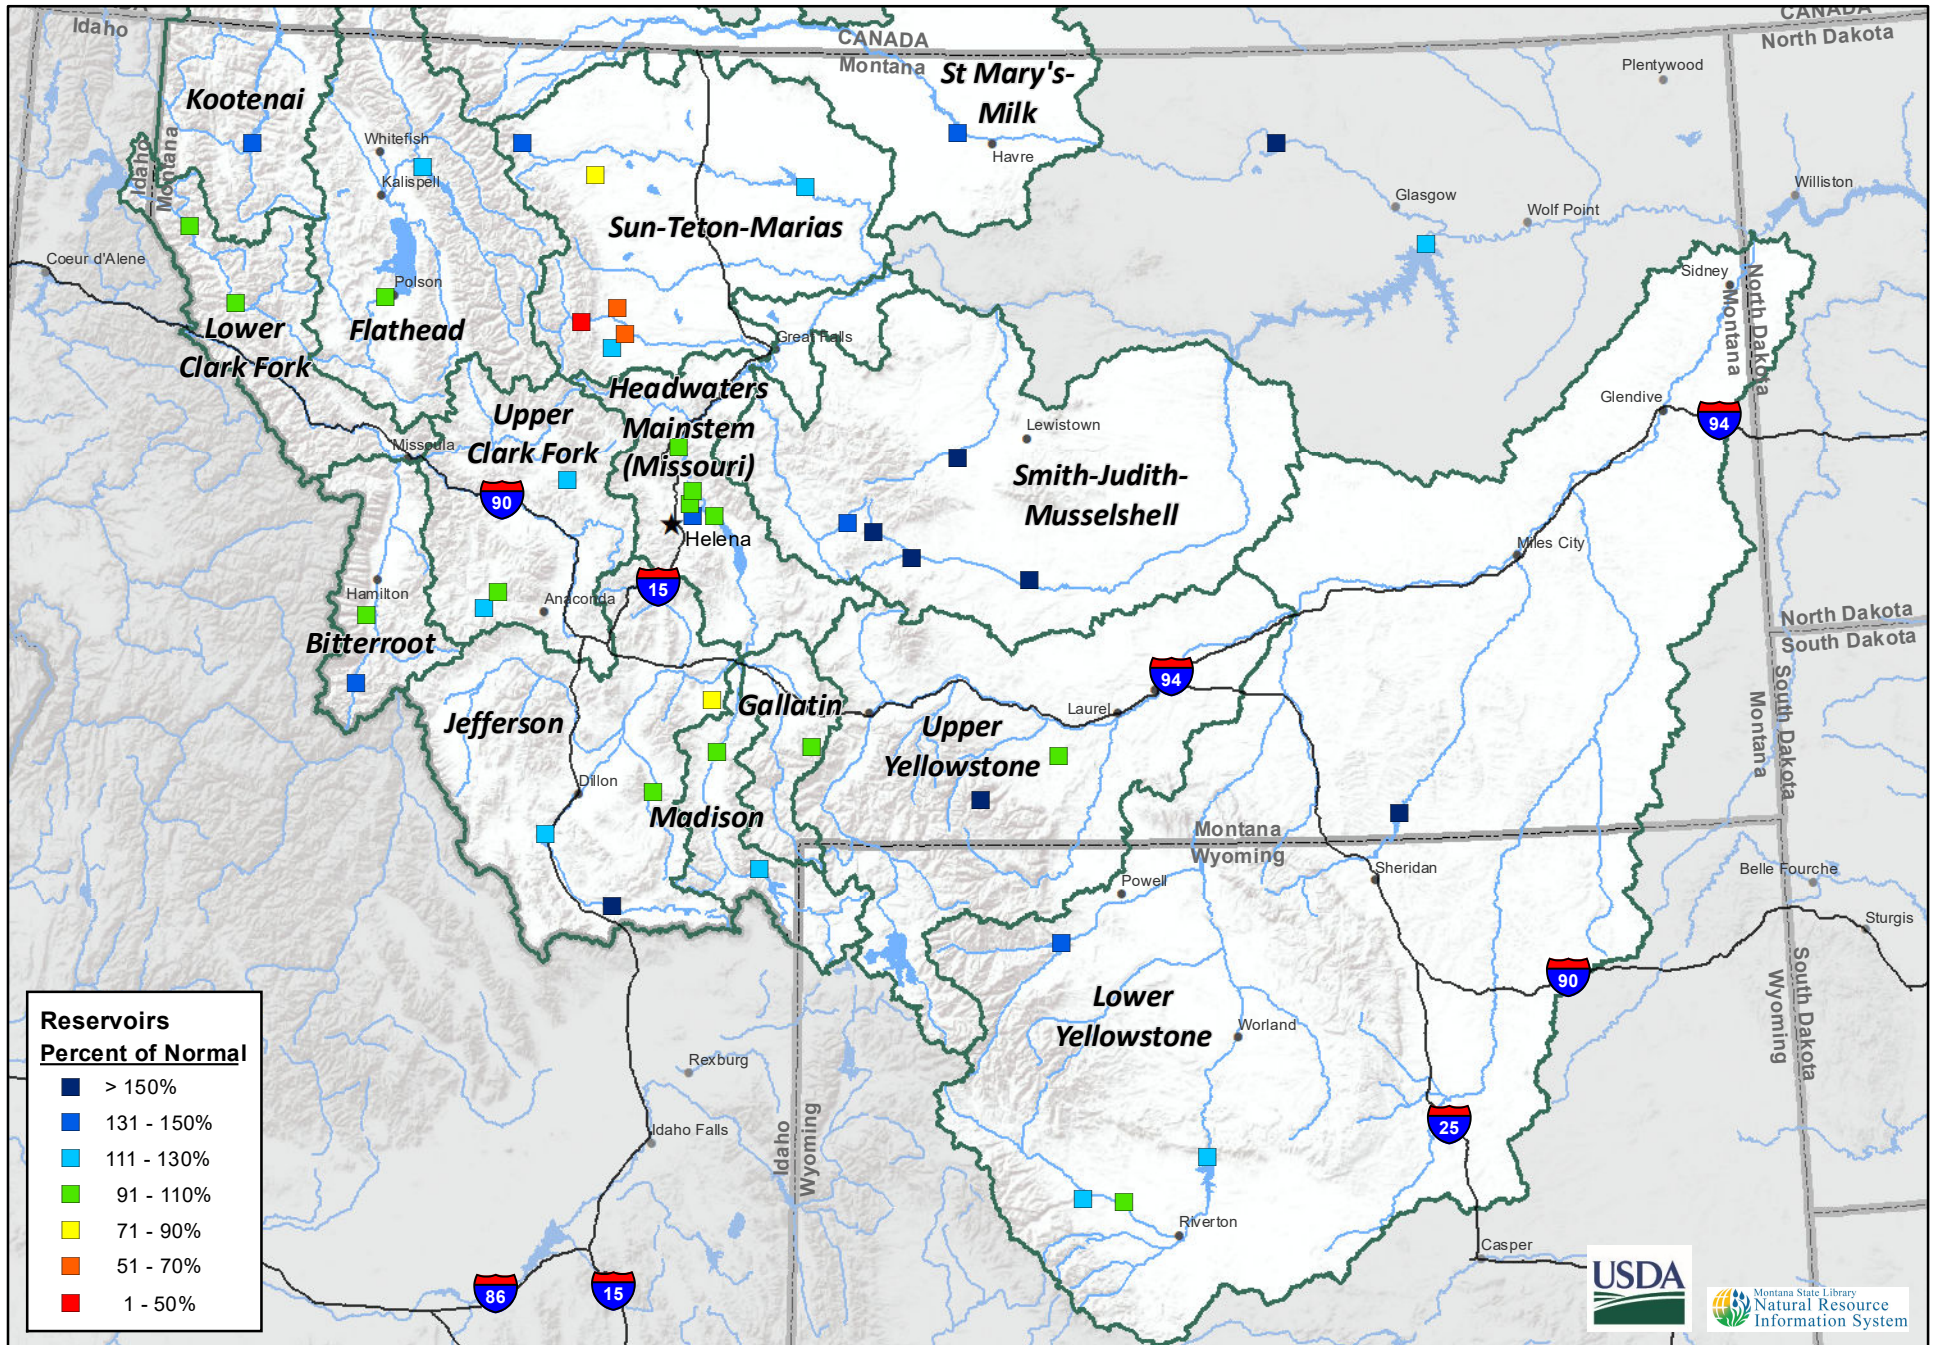

Montana Data Collection Office  
 Reservoir Levels  
 Percentage of Normal - February 1, 2020

Reservoirs	Percent of Normal
■	> 150%
■	131 - 150%
■	111 - 130%
■	91 - 110%
■	71 - 90%
■	51 - 70%
■	1 - 50%