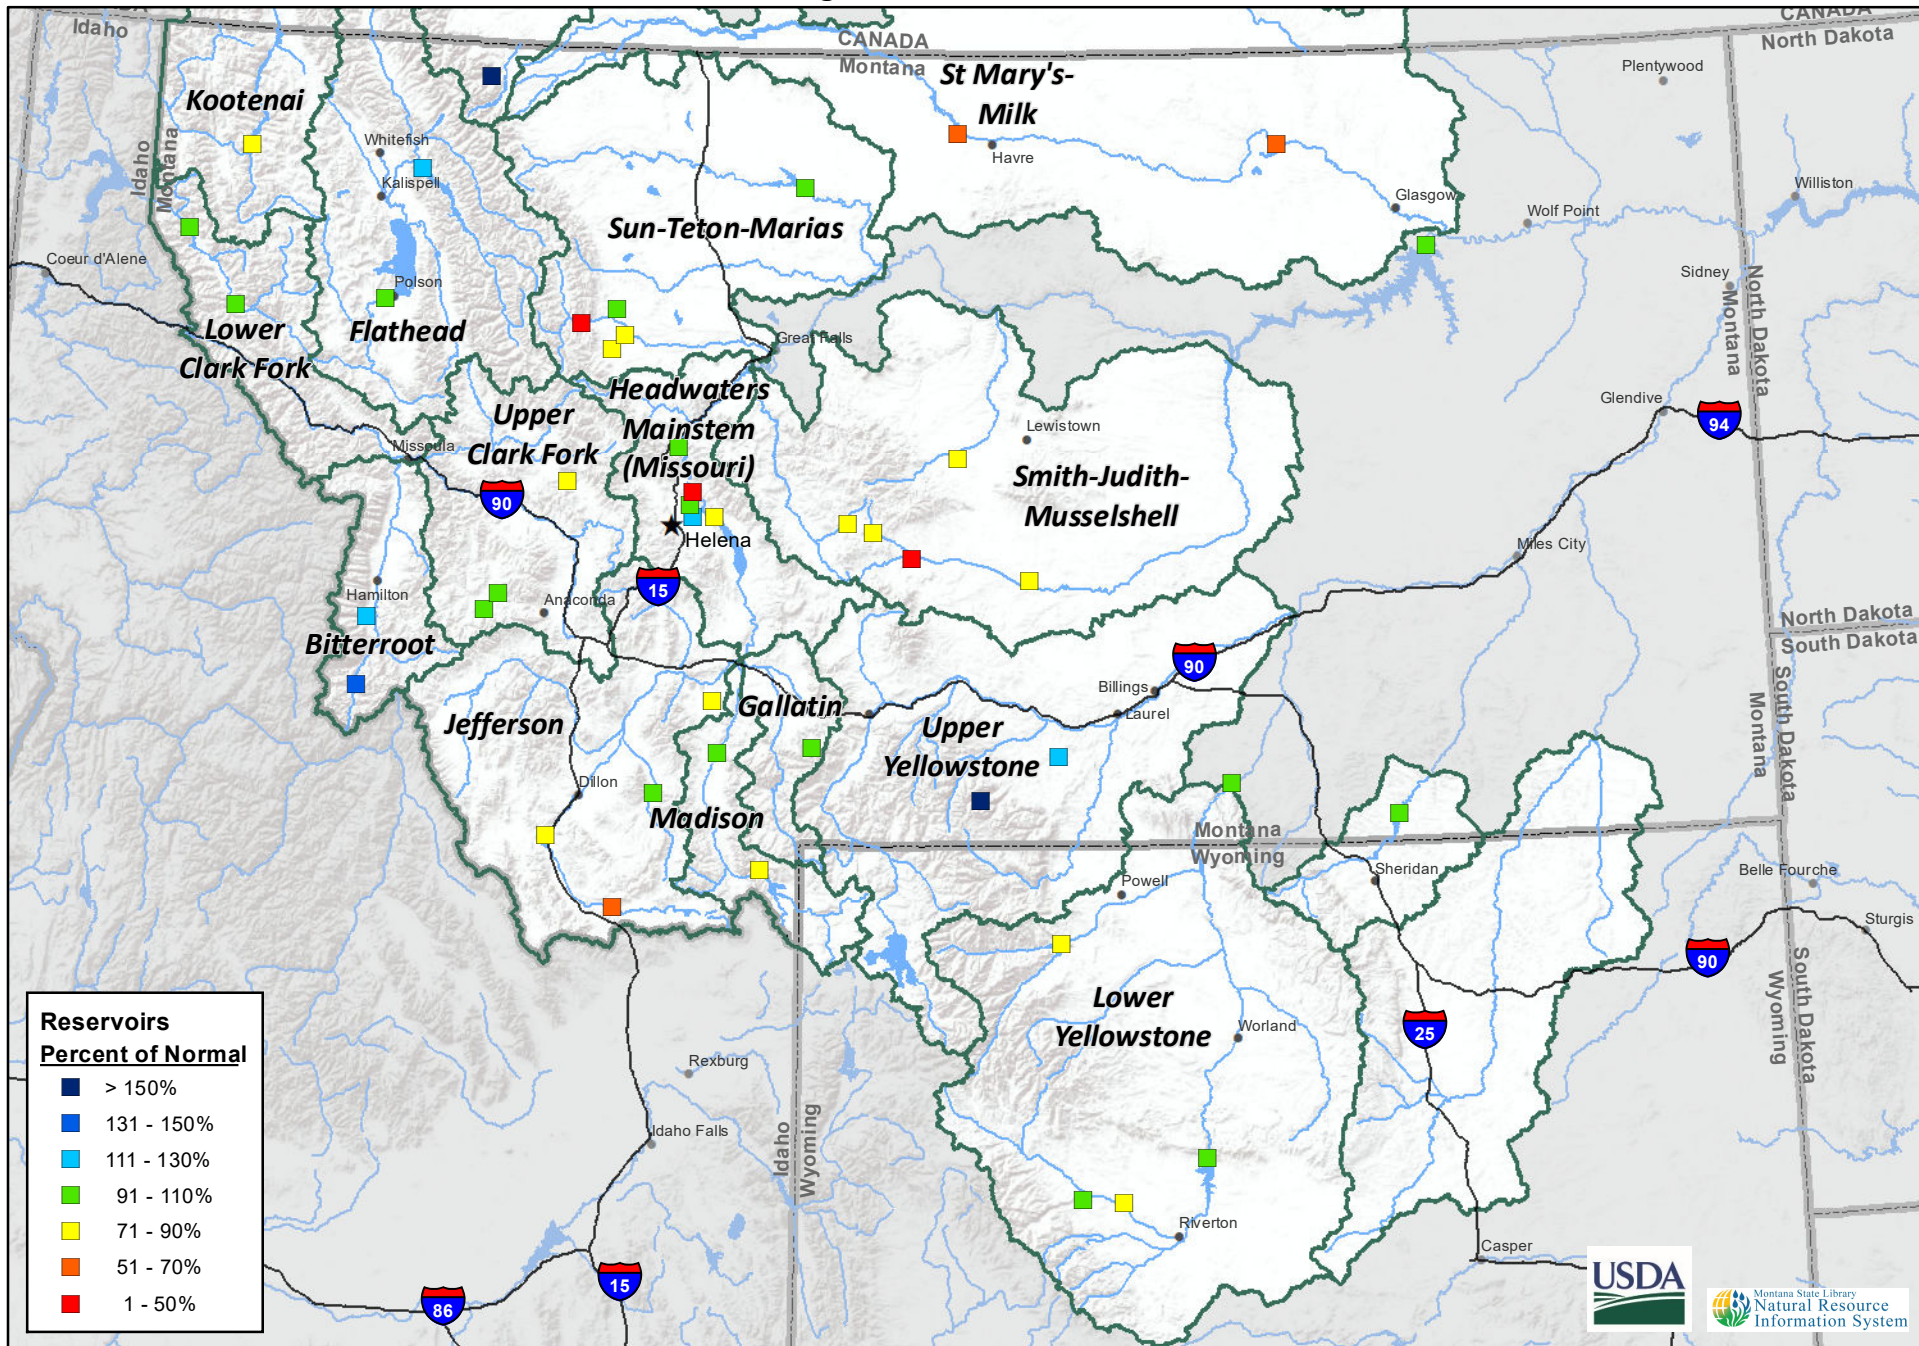

**Montana Data Collection Office
Reservoir Levels
Percentage of Normal - March 1, 2022**

Reservoirs Percent of Normal	
■	> 150%
■	131 - 150%
■	111 - 130%
■	91 - 110%
■	71 - 90%
■	51 - 70%
■	1 - 50%