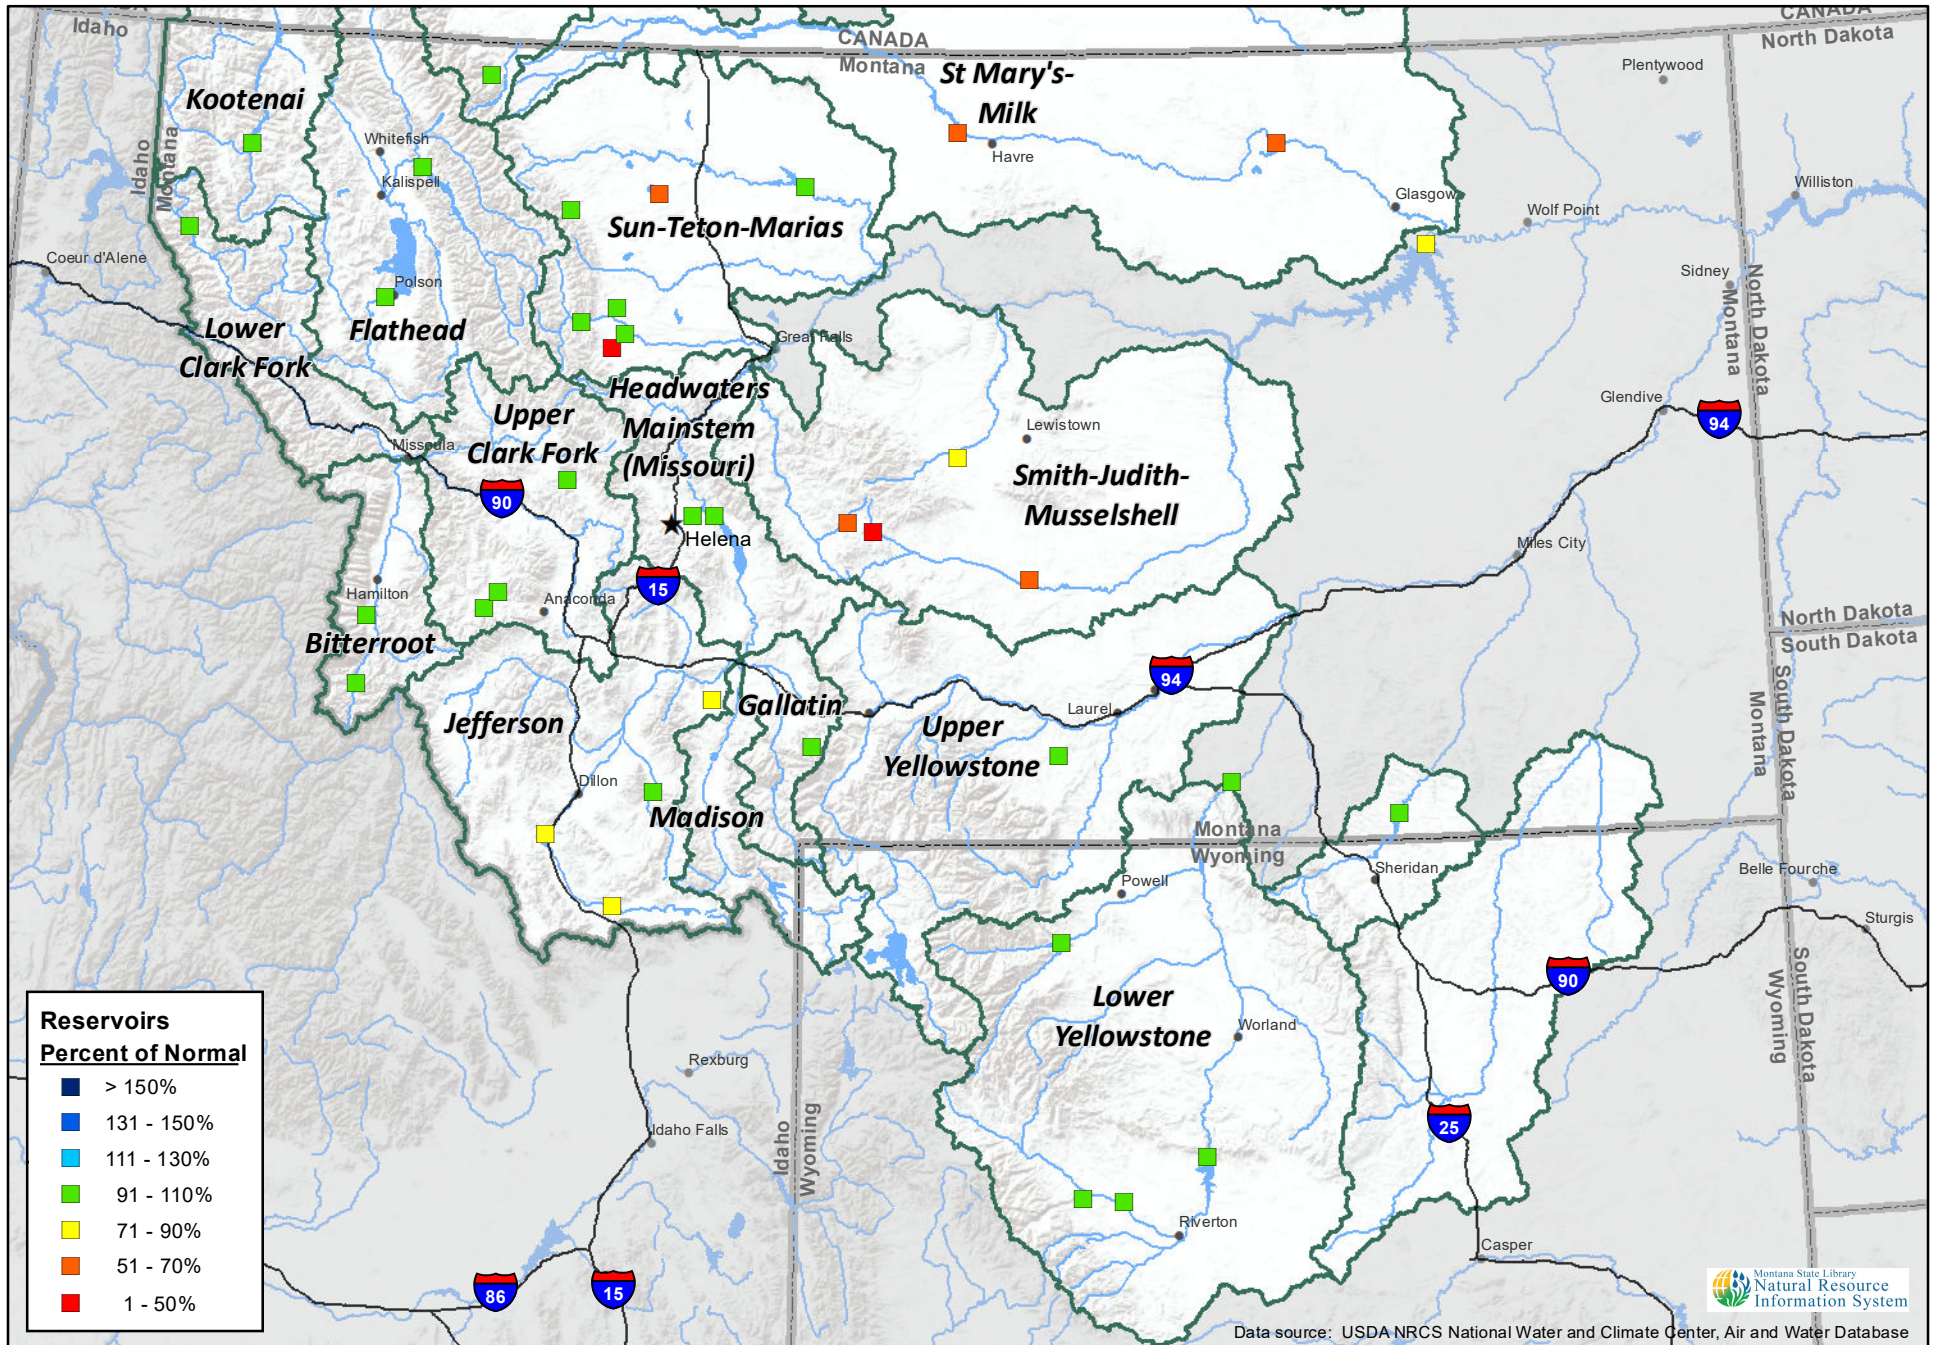

Montana Data Collection Office  
 Reservoir Levels  
 Percentage of Normal - July 1, 2022

Data source: USDA NRCS National Water and Climate Center, Air and Water Database