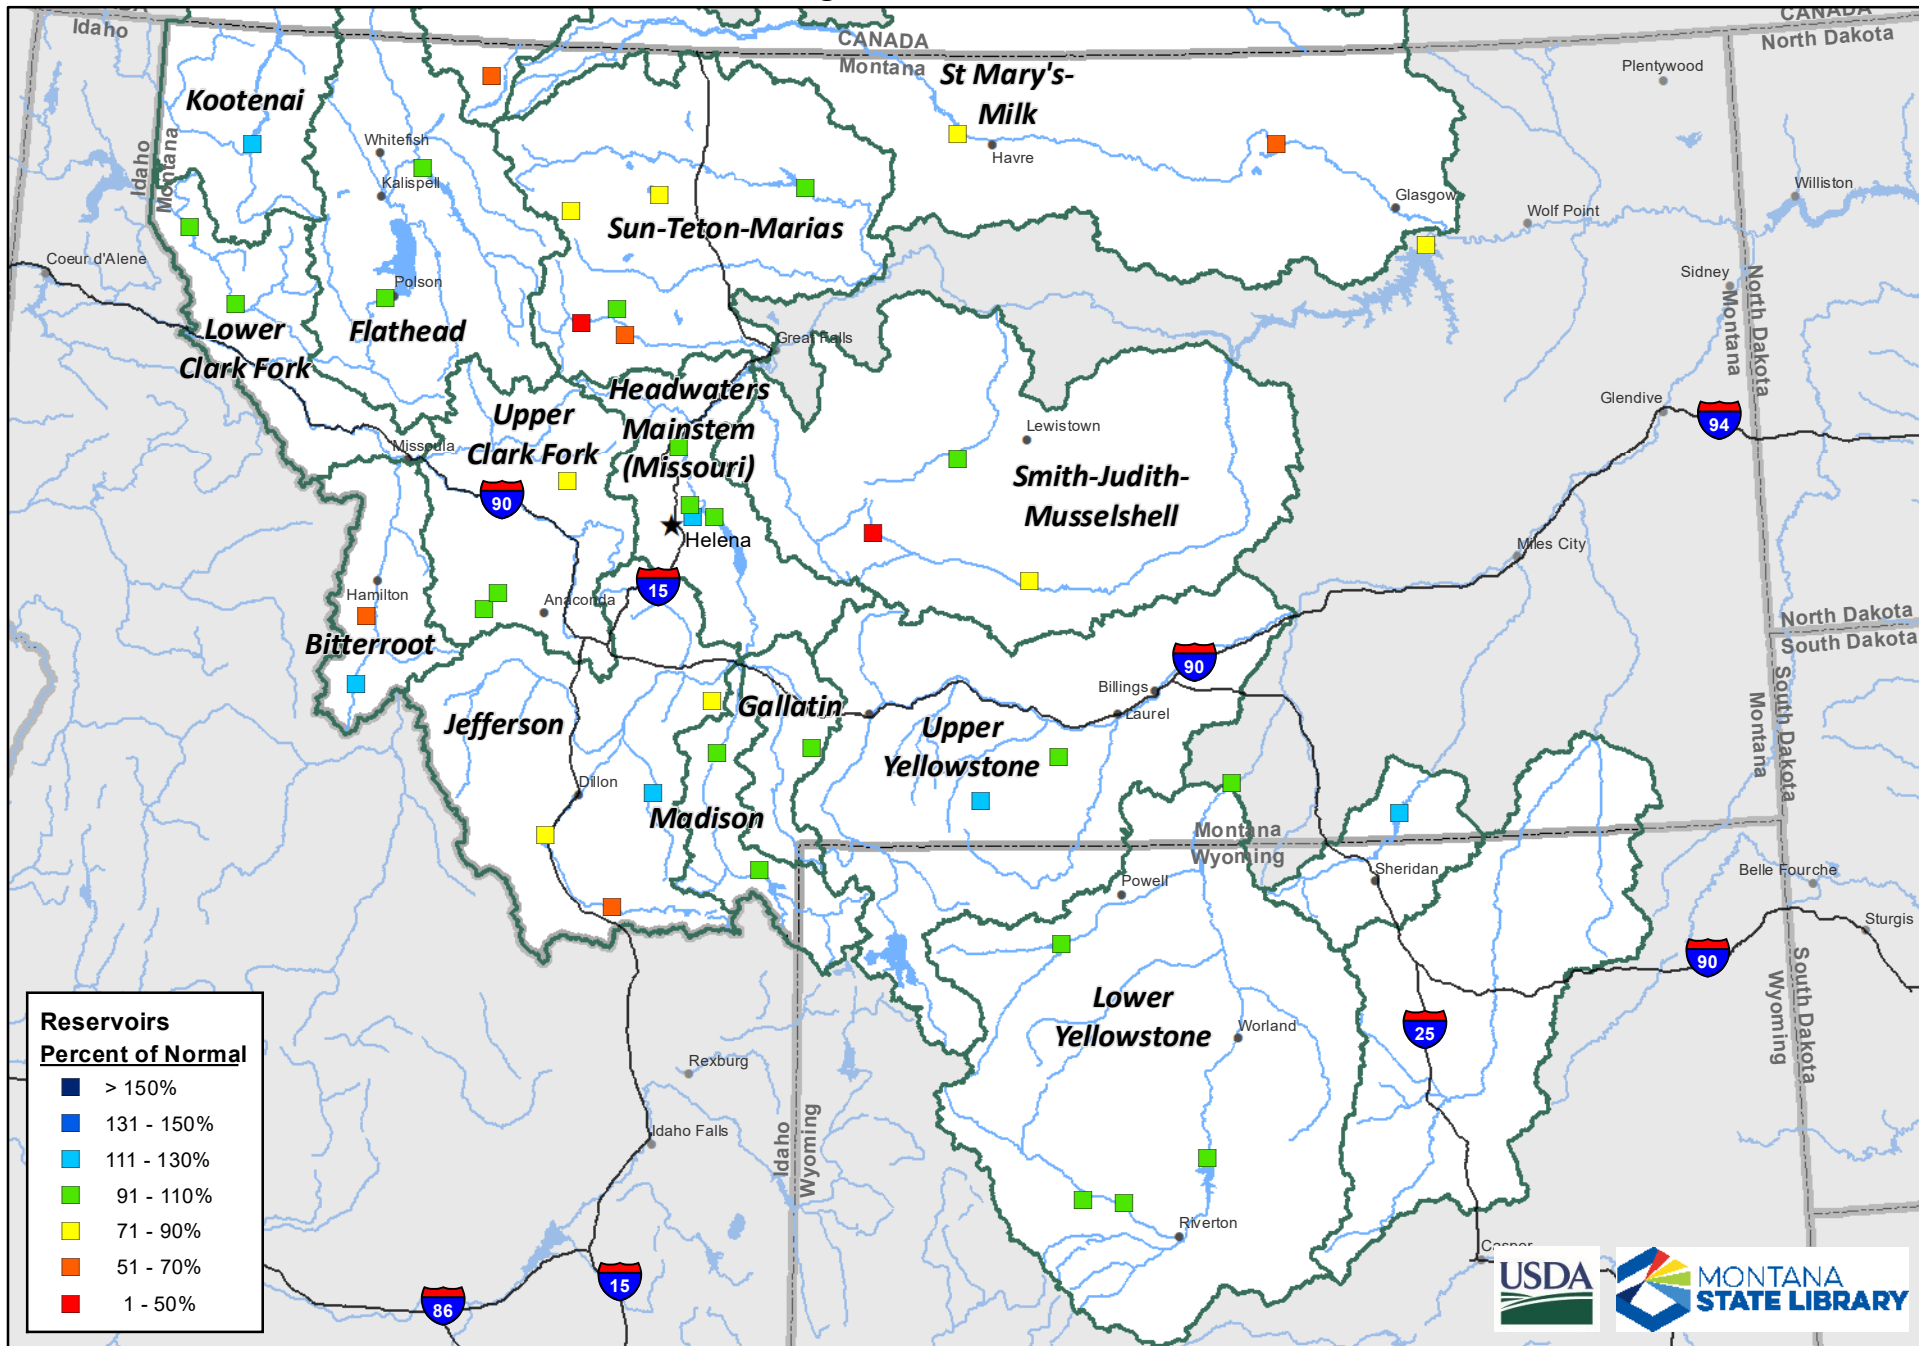

Montana Data Collection Office
 Reservoir Levels
 Percentage of Normal - March 1, 2023

Reservoirs Percent of Normal	
■	> 150%
■	131 - 150%
■	111 - 130%
■	91 - 110%
■	71 - 90%
■	51 - 70%
■	1 - 50%