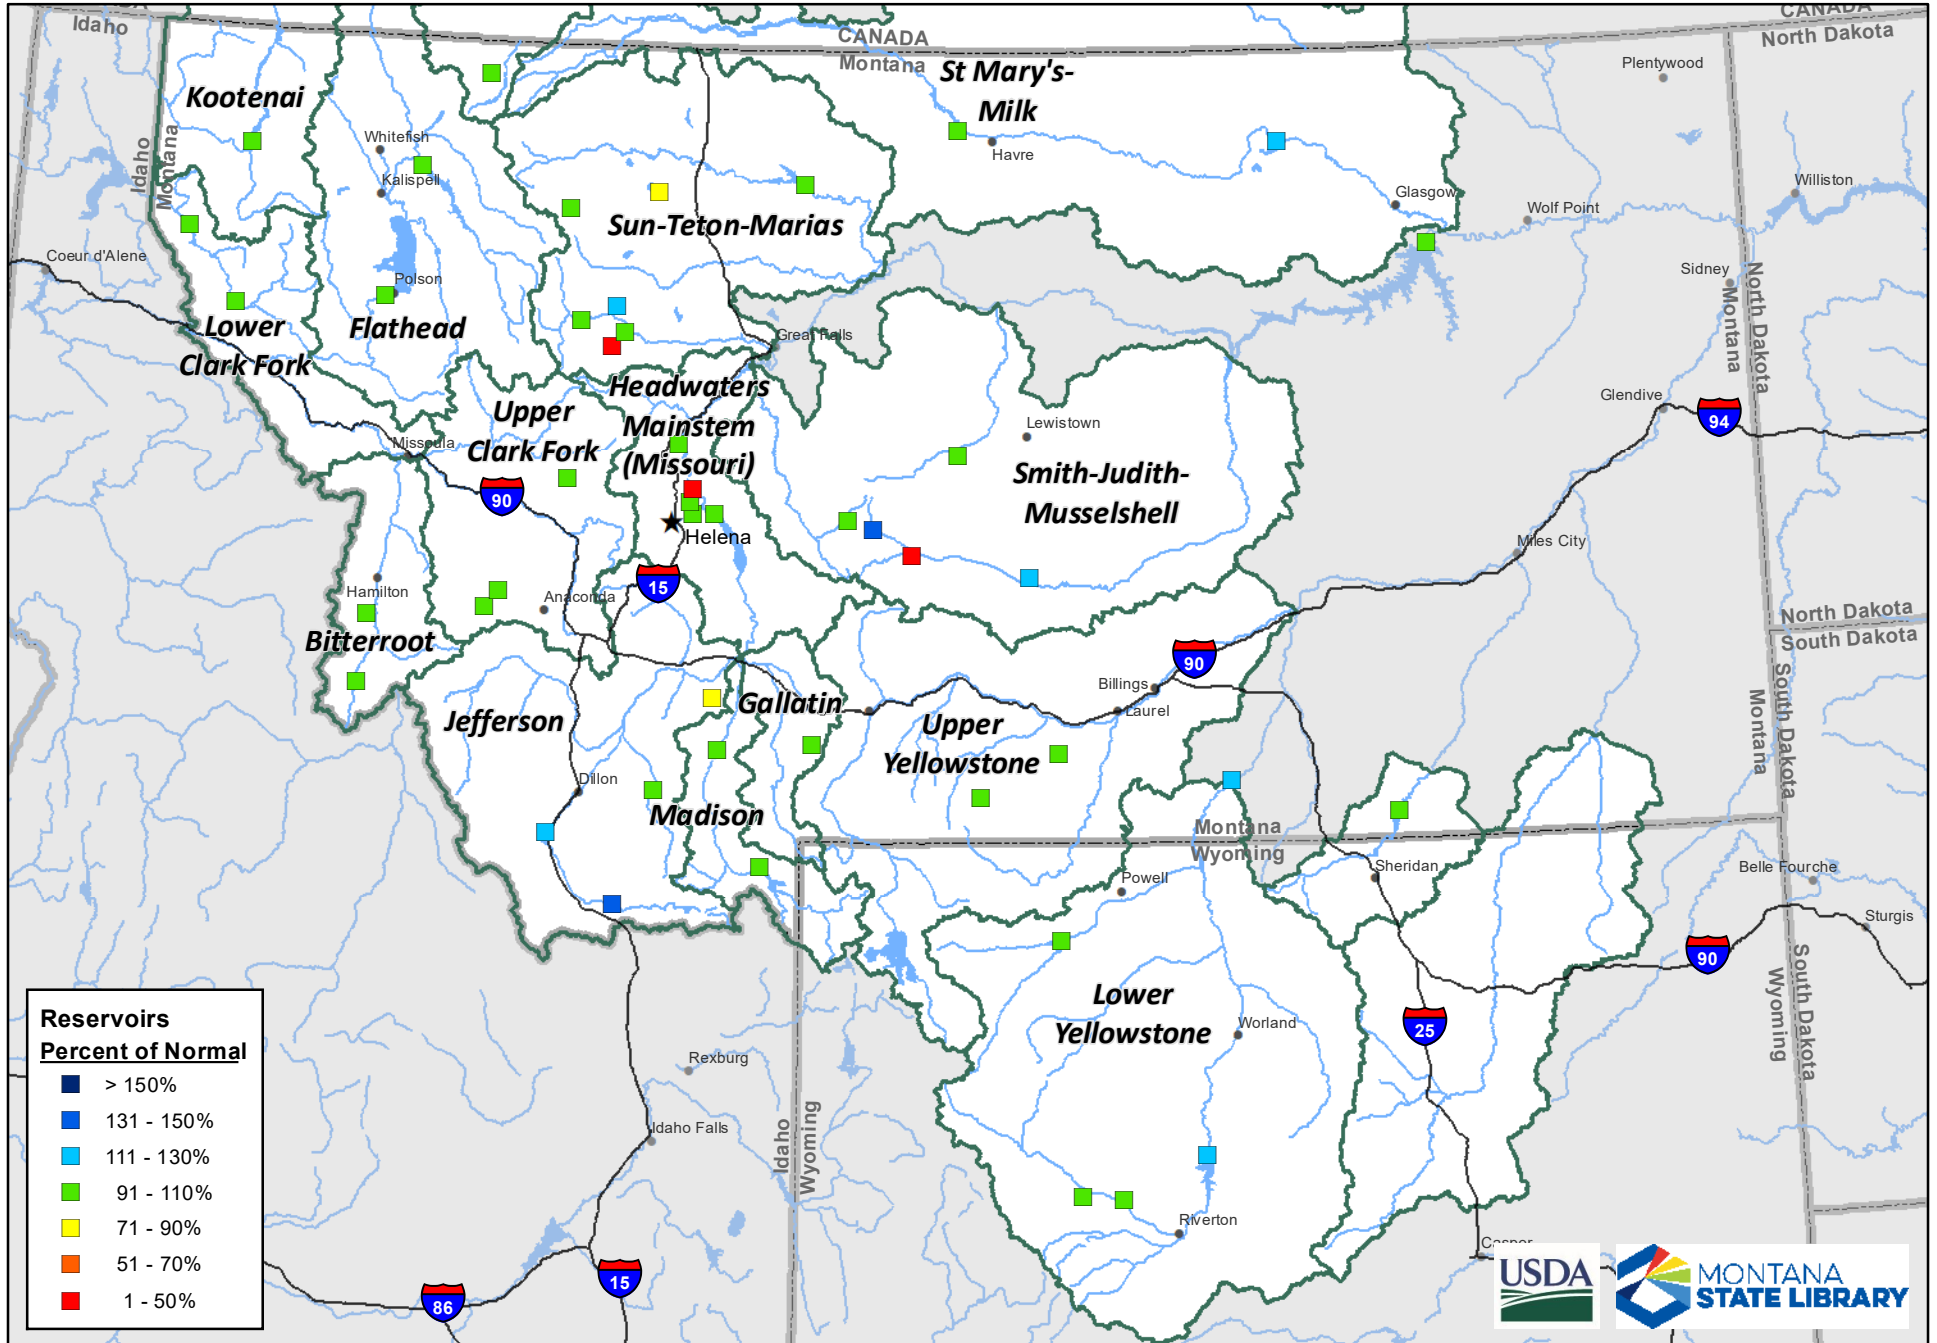

Montana Data Collection Office  
 Reservoir Levels  
 Percentage of Normal - July 1, 2023

Reservoirs	Percent of Normal
■	> 150%
■	131 - 150%
■	111 - 130%
■	91 - 110%
■	71 - 90%
■	51 - 70%
■	1 - 50%