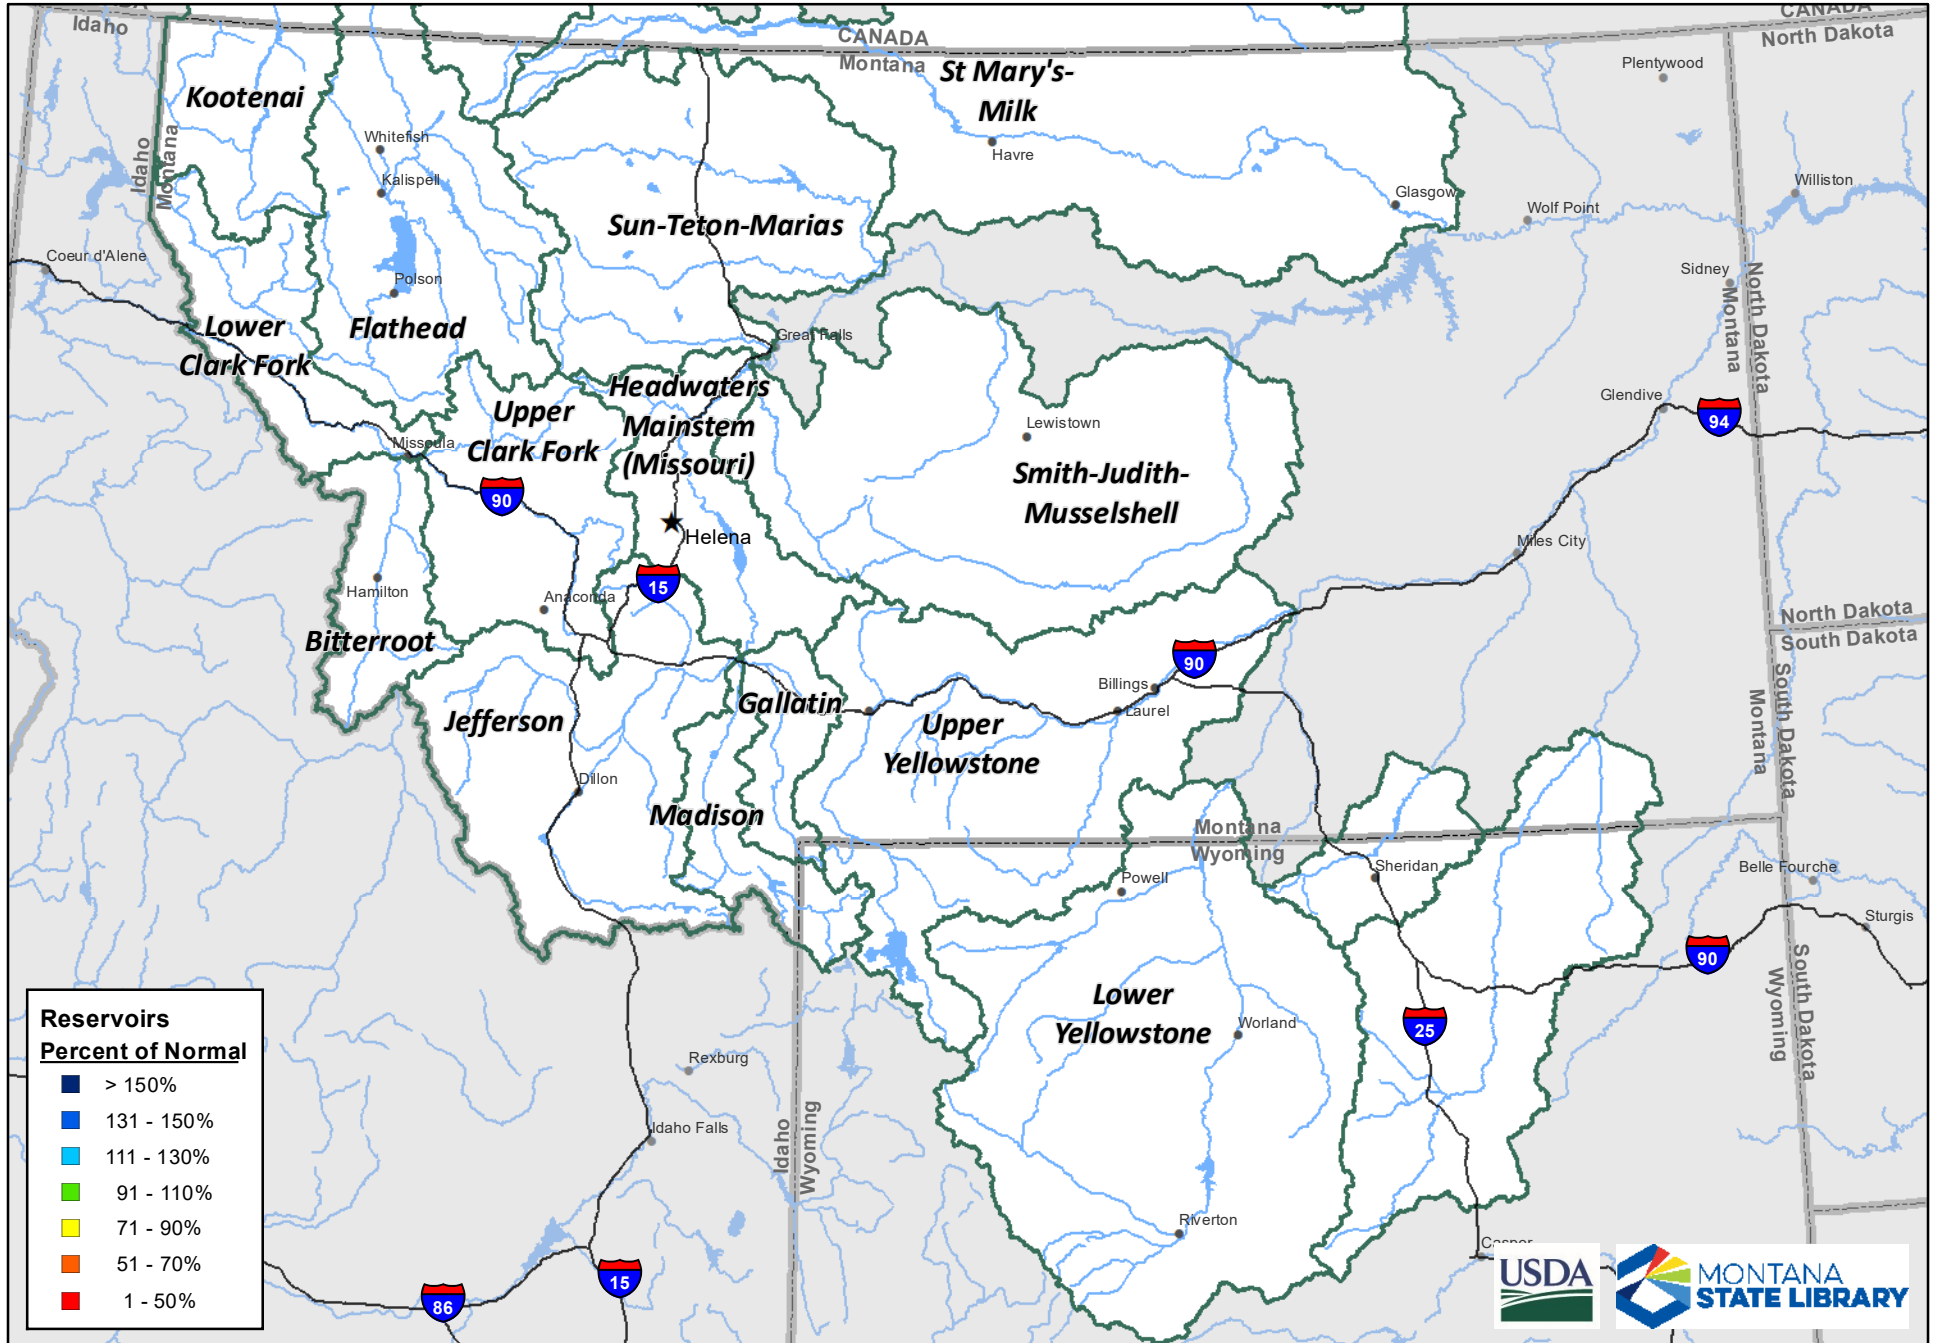

Montana Data Collection Office
 Reservoir Levels
 Percentage of Normal - September 1, 2023

**Reservoirs
Percent of Normal**

Dark Blue	> 150%
Blue	131 - 150%
Light Blue	111 - 130%
Green	91 - 110%
Yellow	71 - 90%
Orange	51 - 70%
Red	1 - 50%