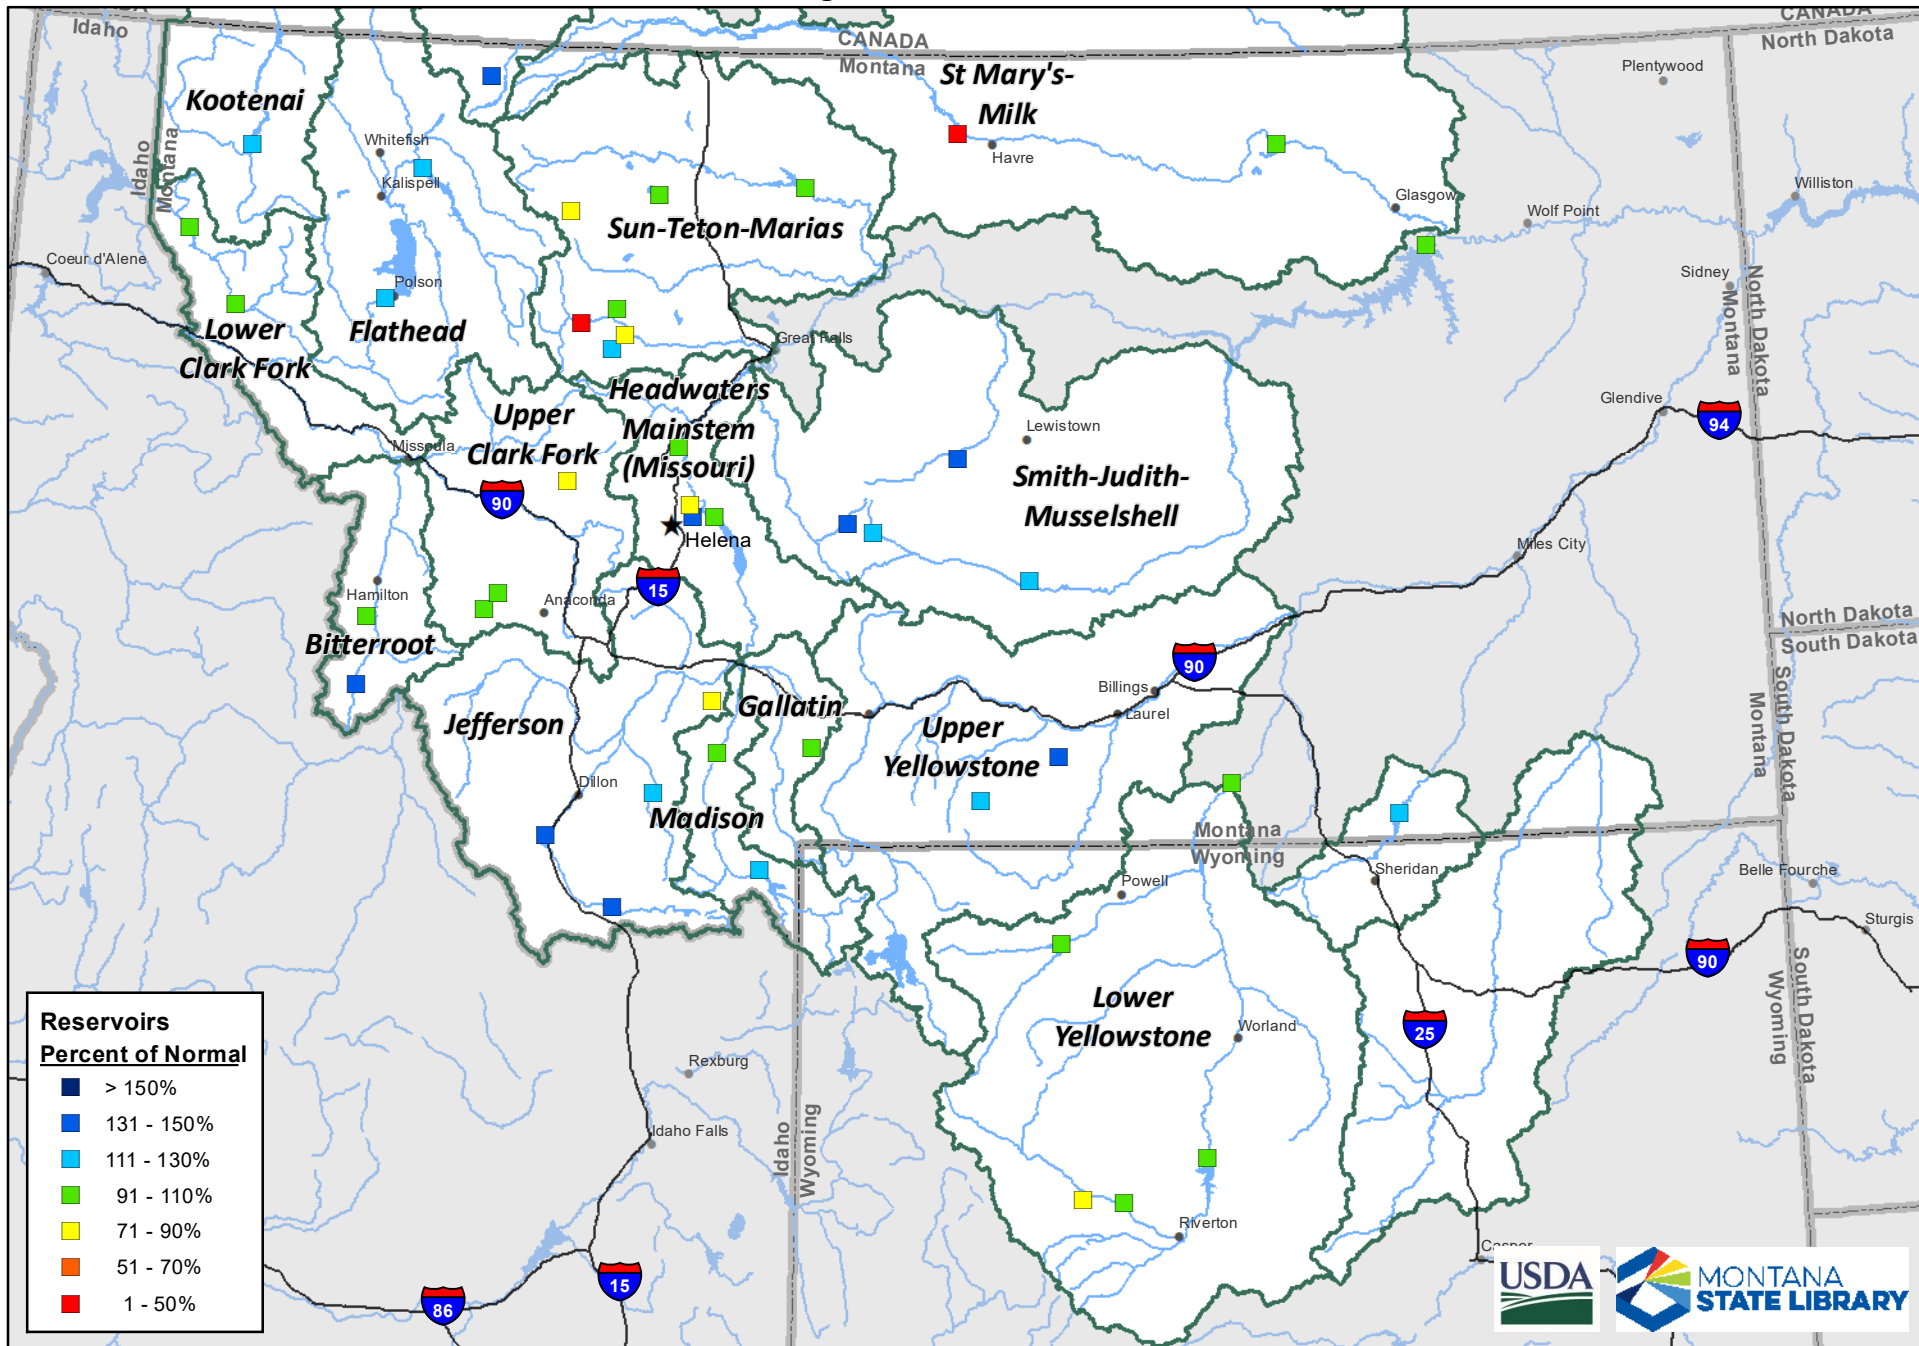

Montana Data Collection Office
 Reservoir Levels
 Percentage of Normal - March 1, 2024

Reservoirs	Percent of Normal
■	> 150%
■	131 - 150%
■	111 - 130%
■	91 - 110%
■	71 - 90%
■	51 - 70%
■	1 - 50%