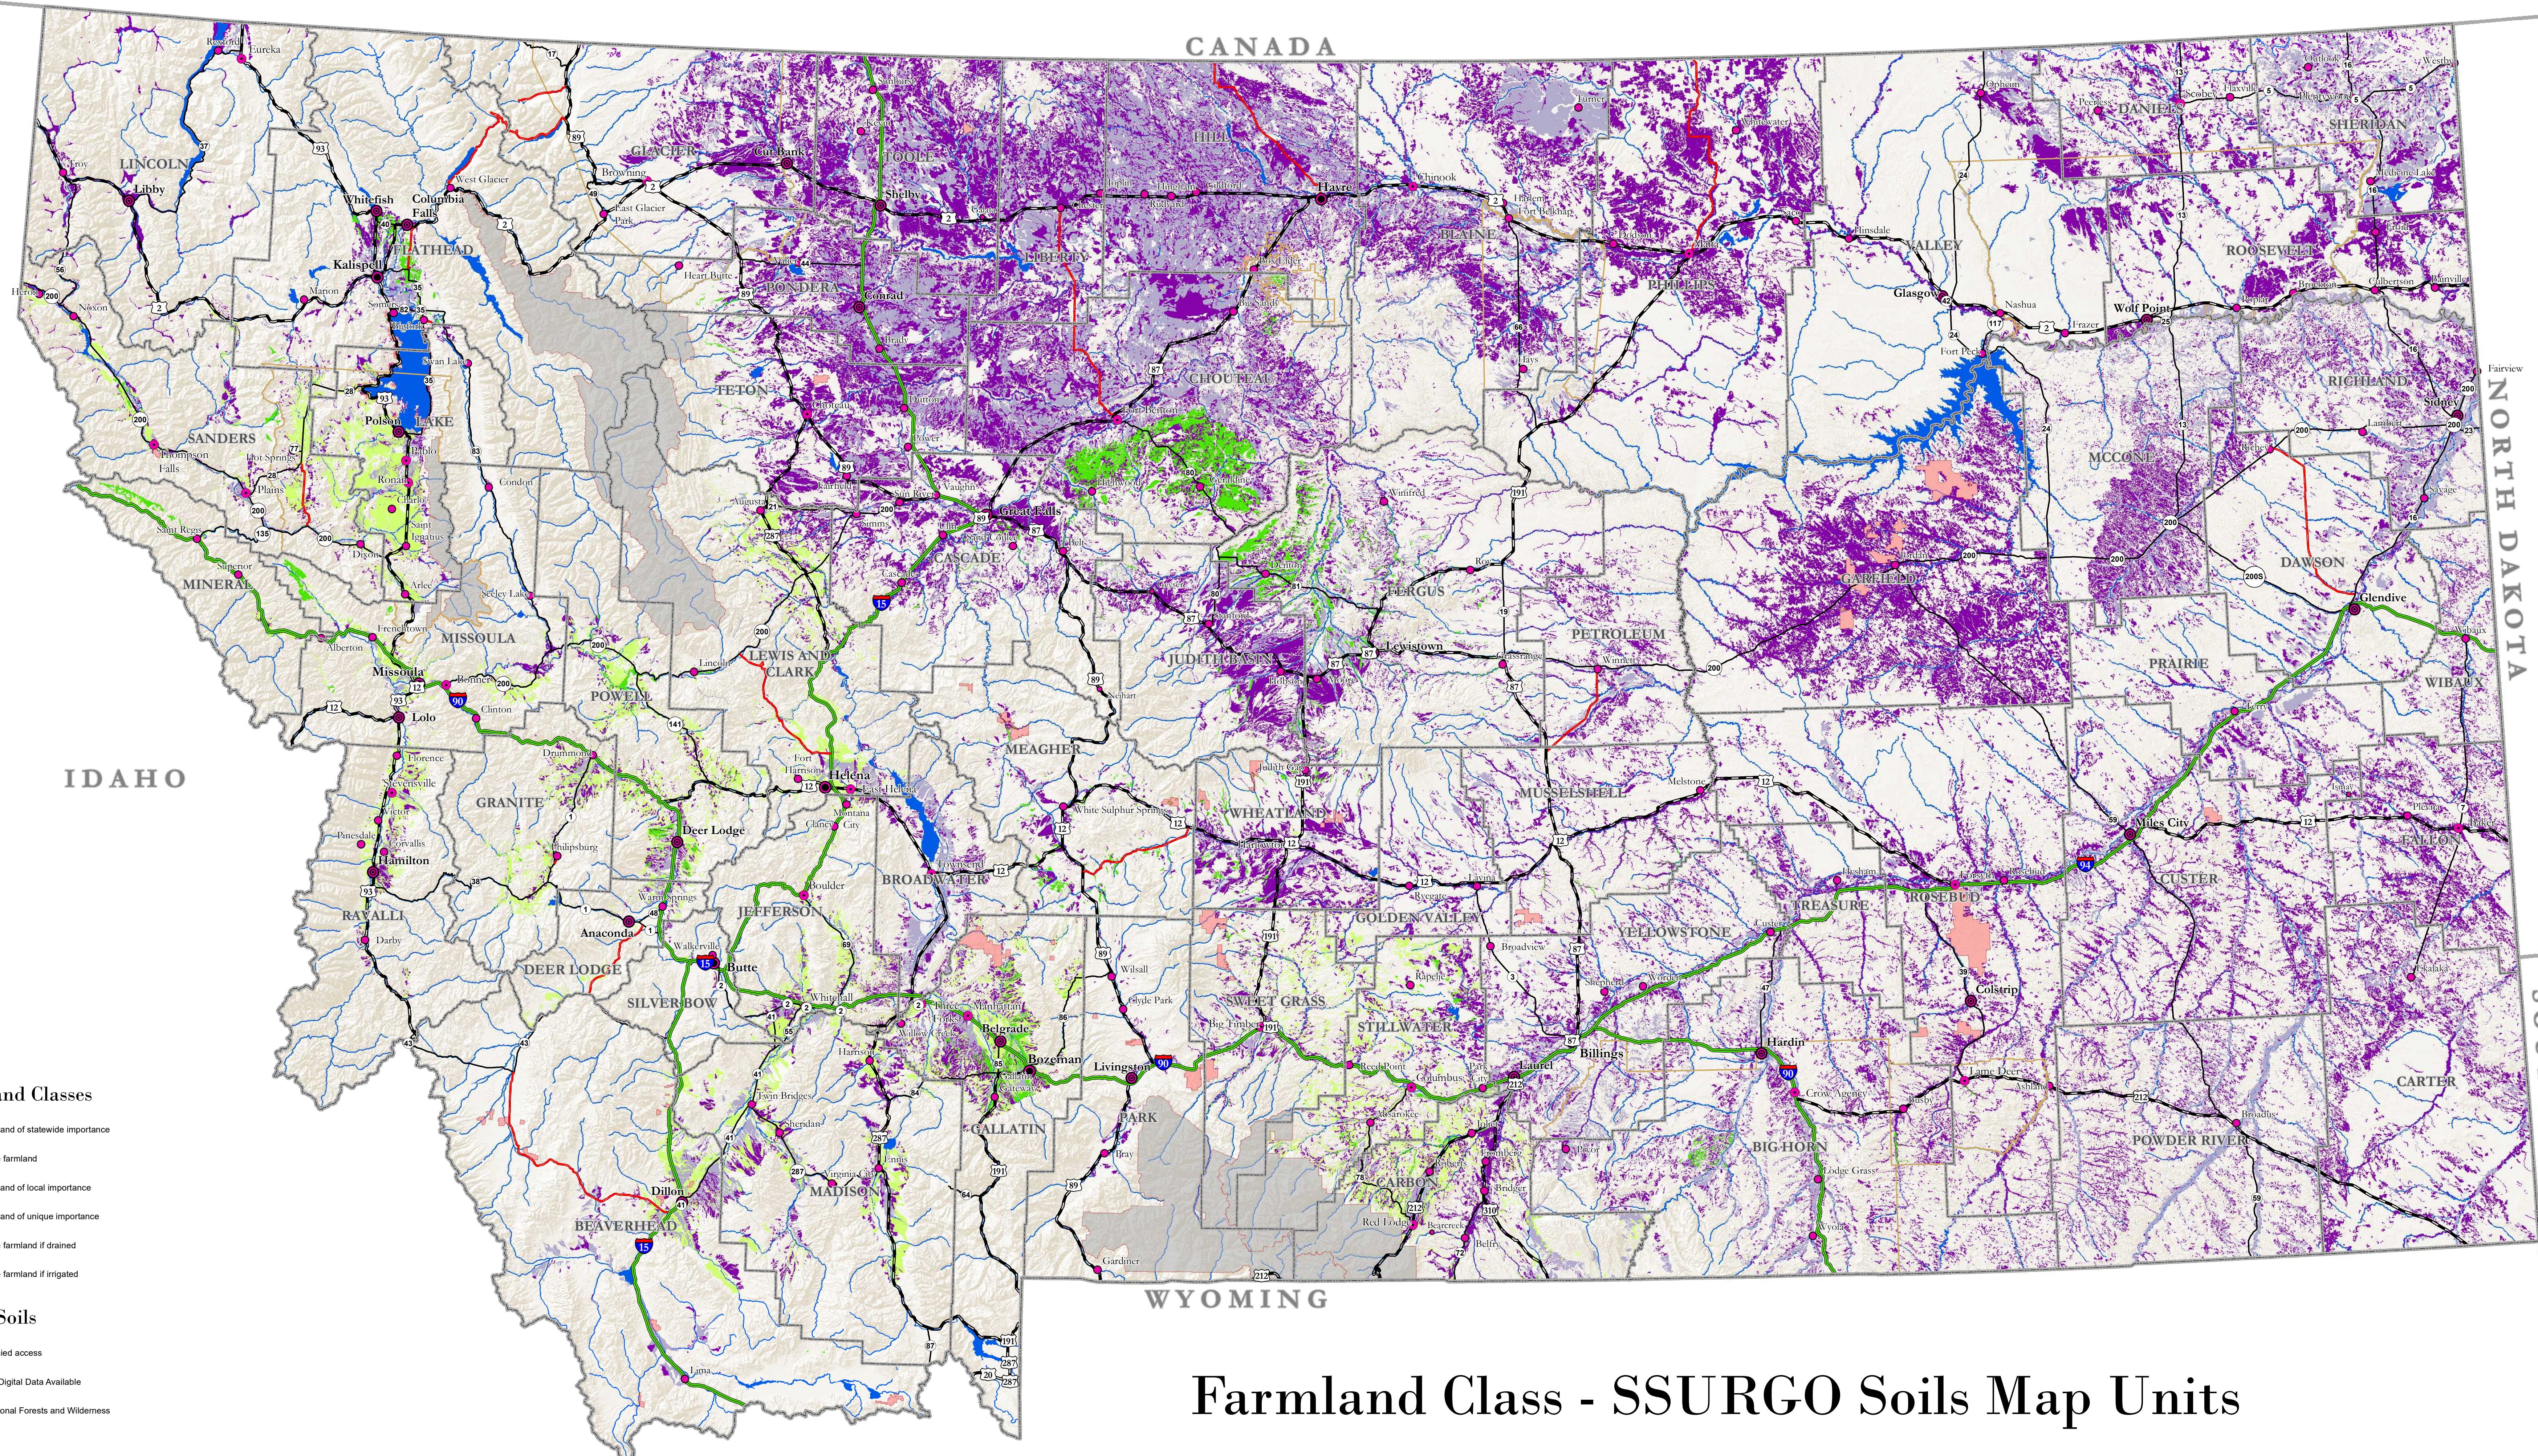

CANADA

NORTH DAKOTA

SOUTH DAKOTA

WYOMING

Farmland Class - SSURGO Soils Map Units

Farmland Classes

- Farmland of statewide importance
- Prime farmland
- Farmland of local importance
- Farmland of unique importance
- Prime farmland if drained
- Prime farmland if irrigated

Other Soils

- Denied access
- No Digital Data Available
- National Forests and Wilderness

1:1,000,000

January 2024 - Map Reference #23NRCS0003