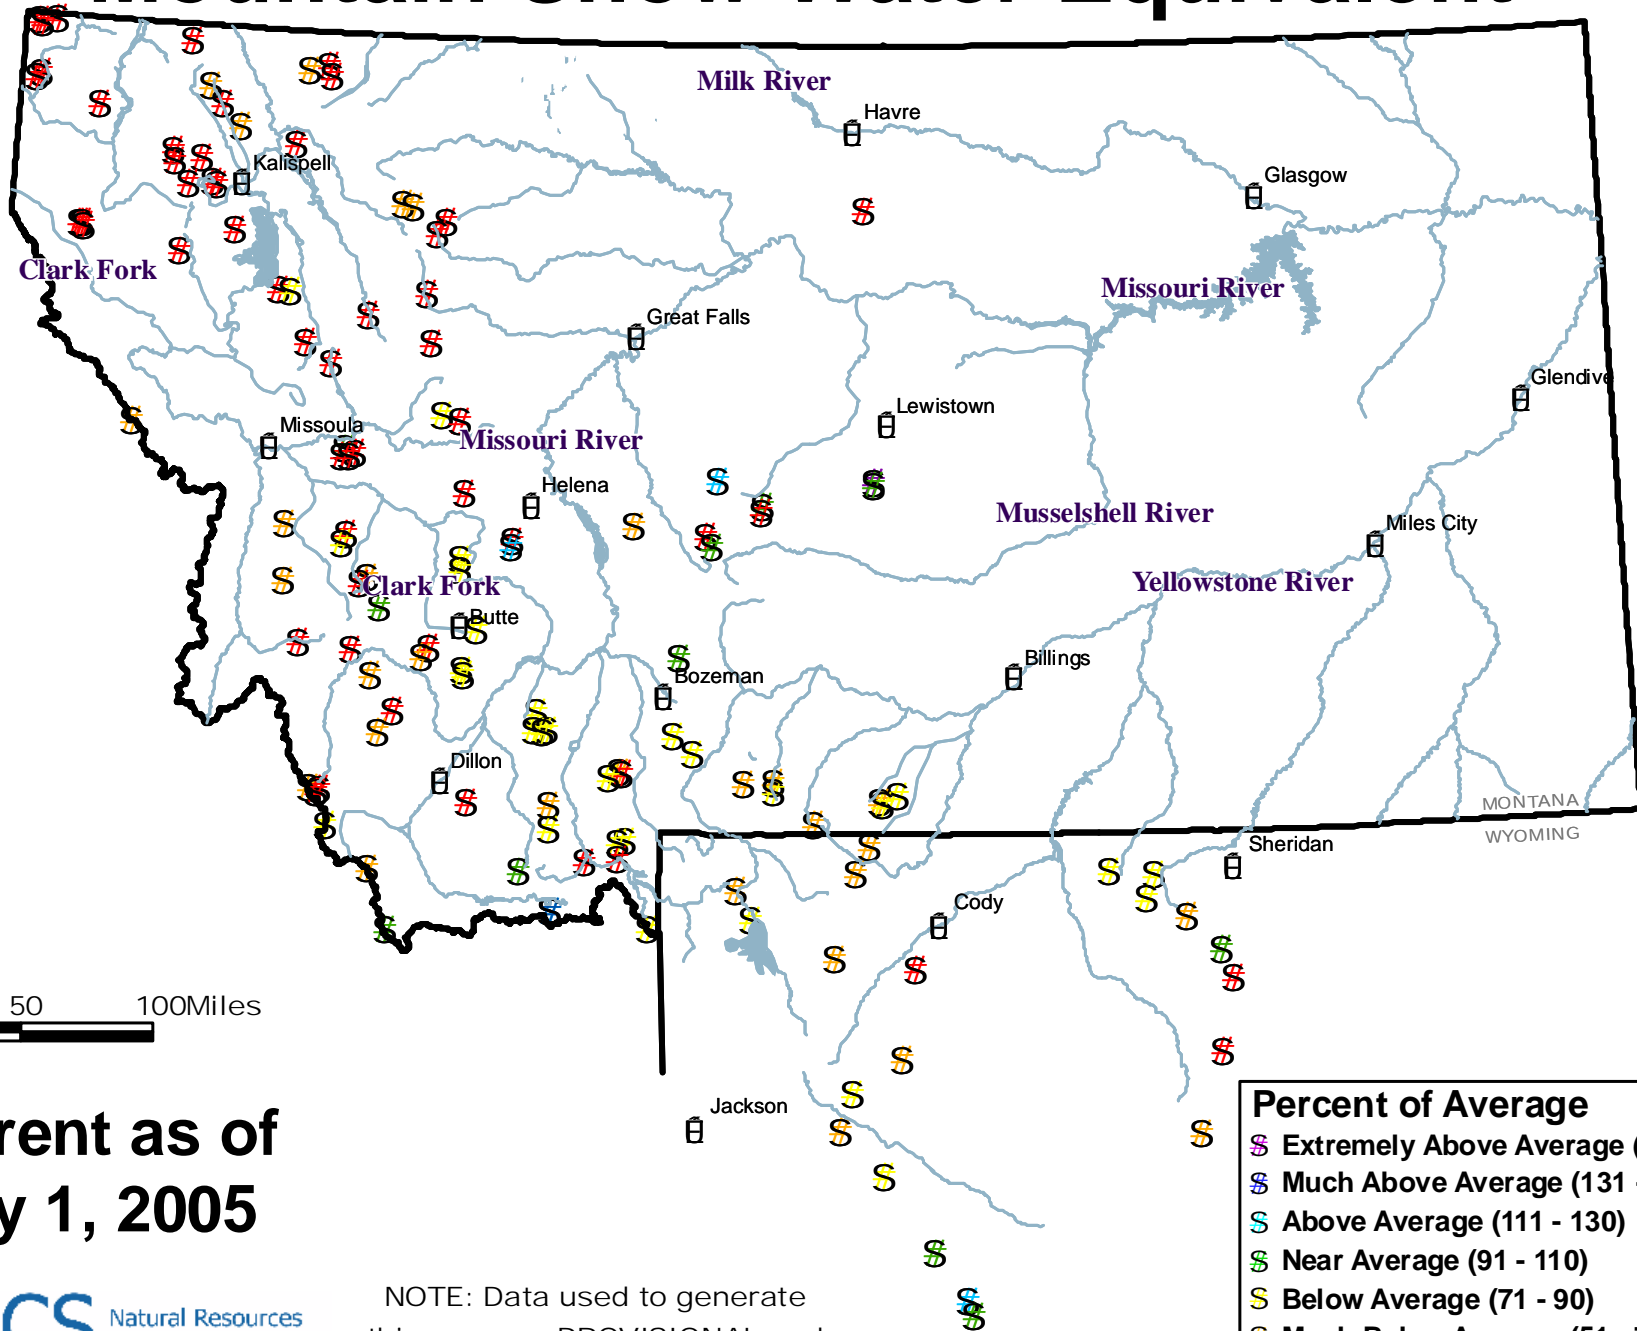

Mountain Snow Water Equivalent

0 50 100 Miles

**Current as of
May 1, 2005**

NOTE: Data used to generate this map are PROVISIONAL and SUBJECT TO CHANGE.

Percent of Average	
	Extremely Above Average (Over150)
	Much Above Average (131 - 150)
	Above Average (111 - 130)
	Near Average (91 - 110)
	Below Average (71 - 90)
	Much Below Average (51 - 70)
	Extremely Below Average (Below 51)