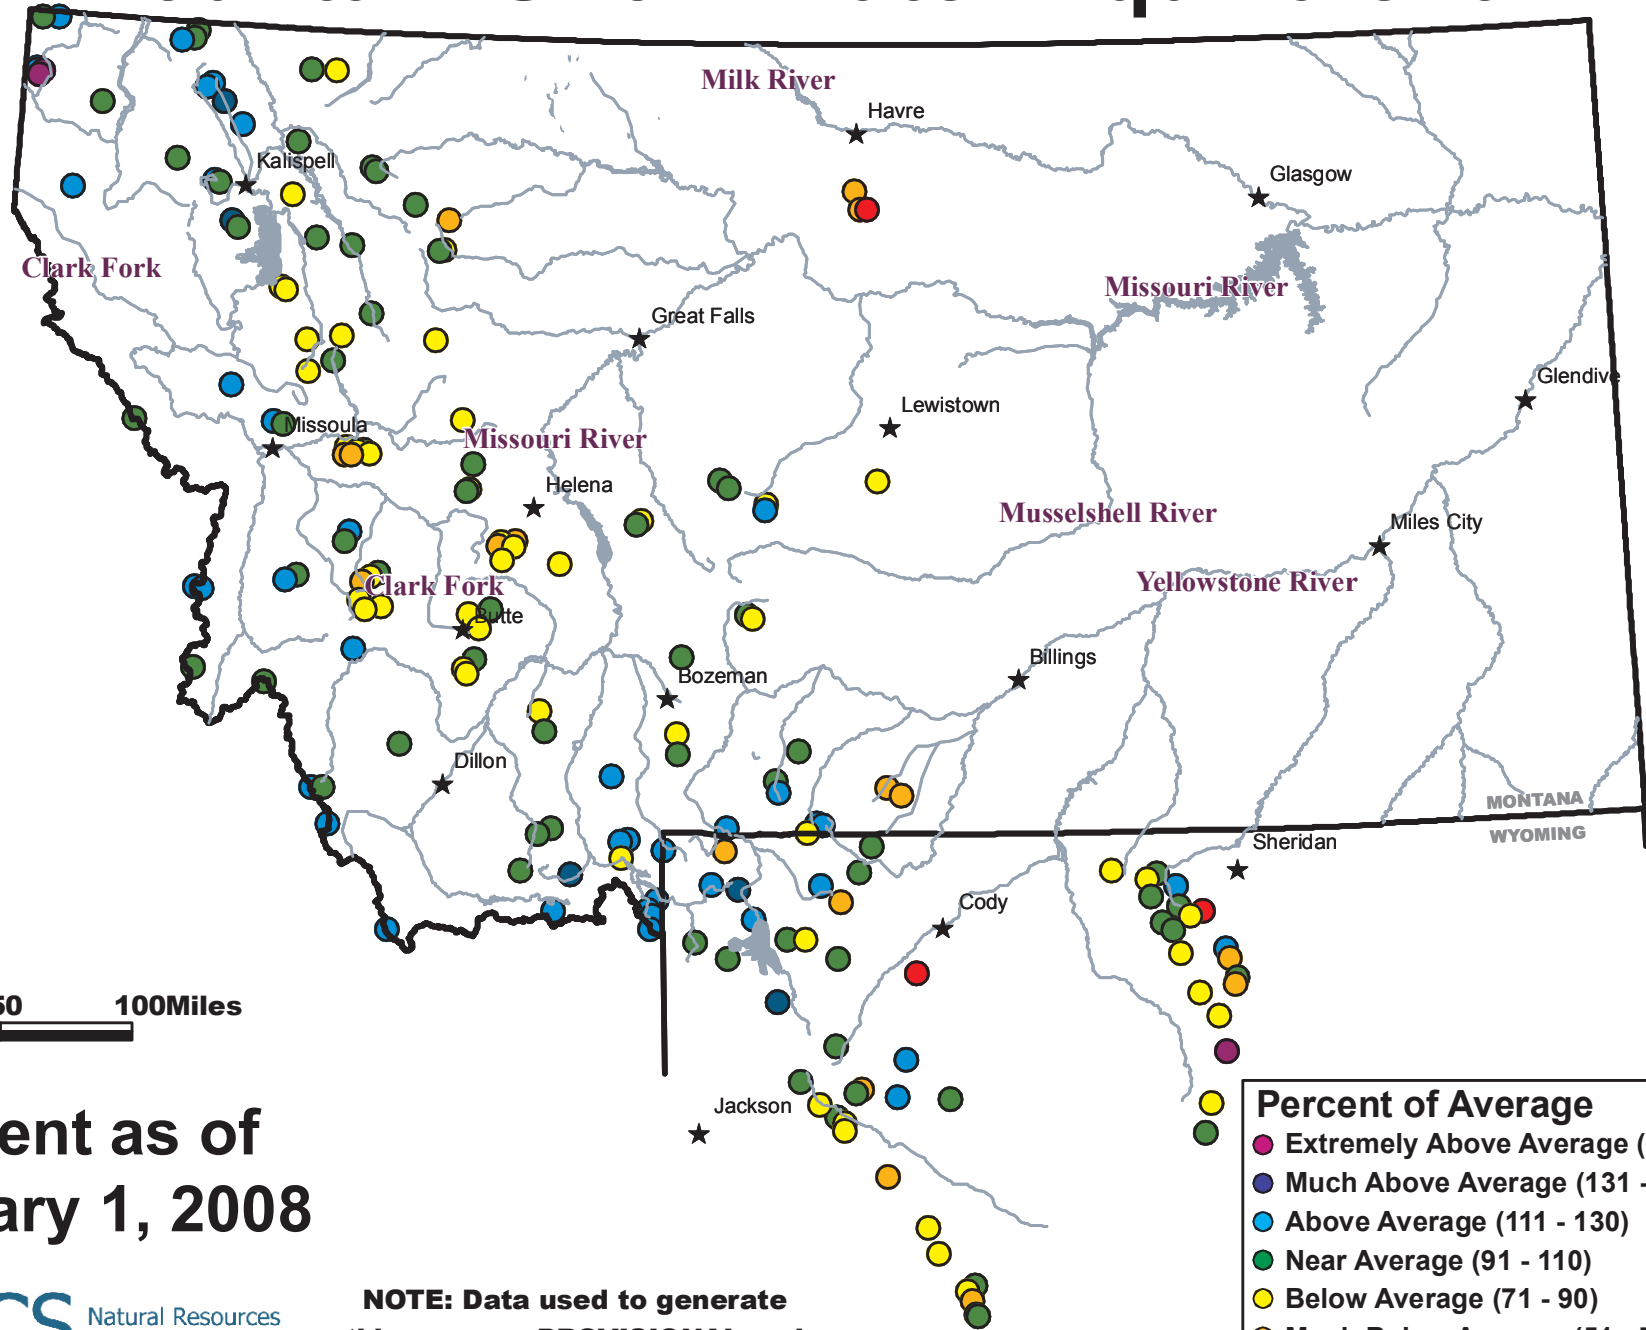

# Mountain Snow Water Equivalent

Current as of  
February 1, 2008

**NOTE: Data used to generate this map are PROVISIONAL and SUBJECT TO CHANGE.**