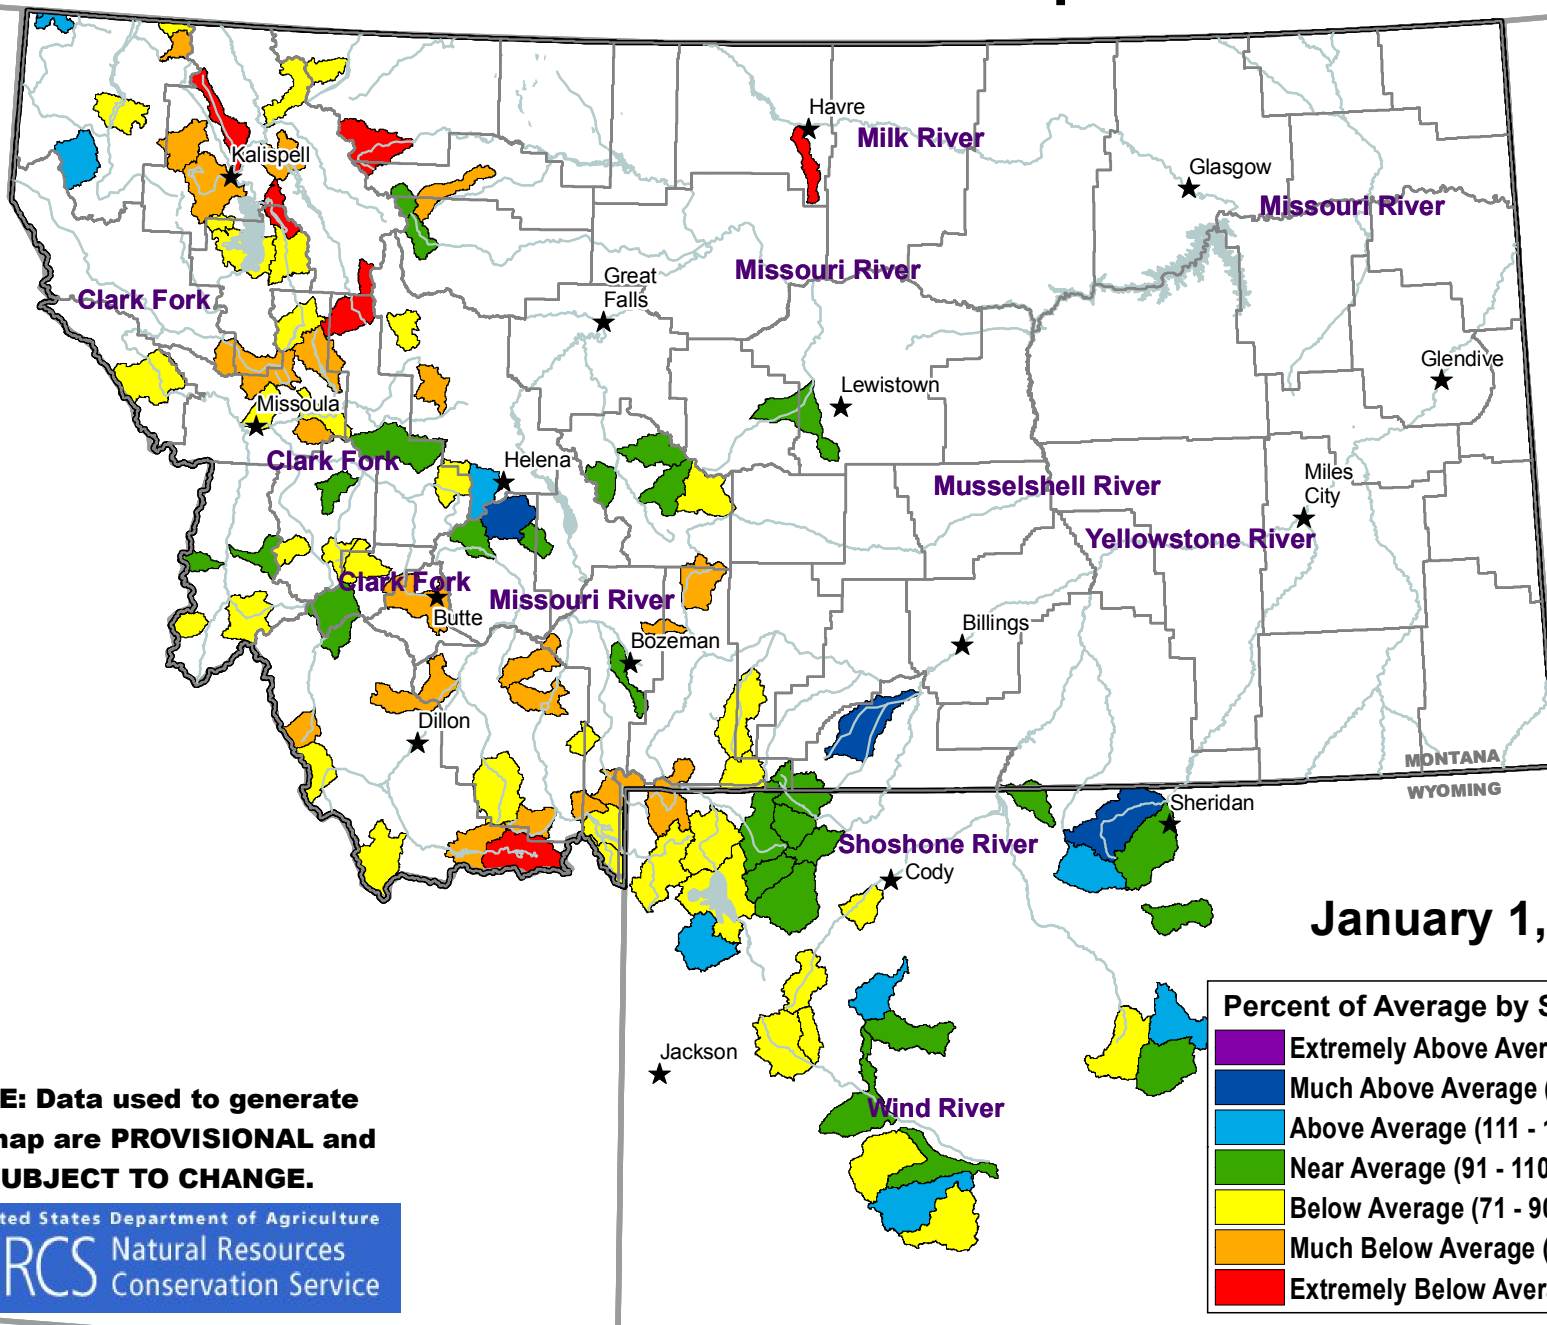

Mountain Snow Water Equivalent

January 1, 2012