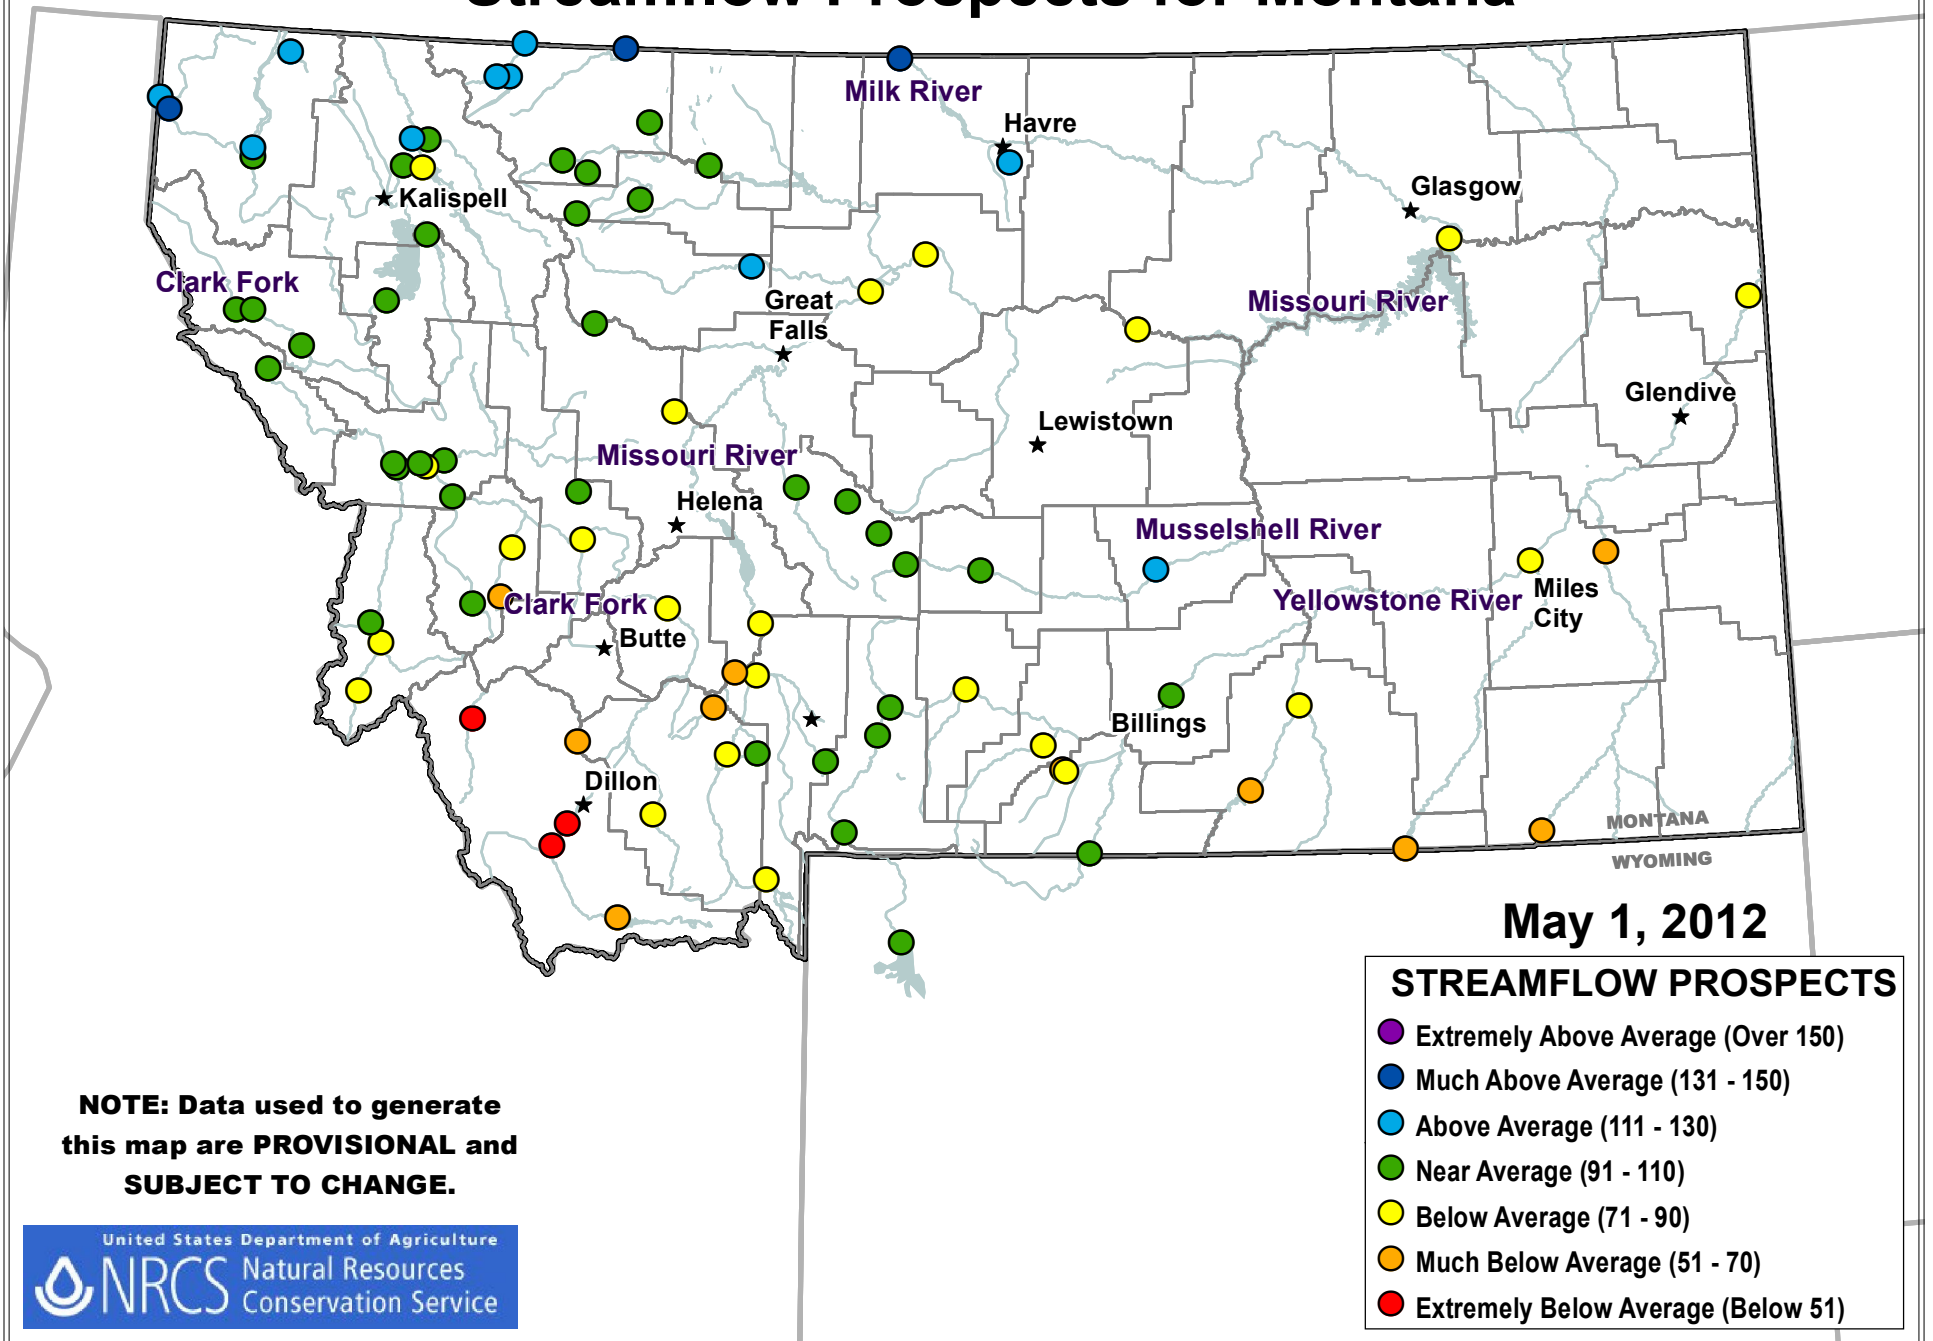

# Streamflow Prospects for Montana

May 1, 2012

MONTANA  
WYOMING

Clark Fork

★ Kalispell

Milk River

Havre

★ Glasgow

Great Falls

Missouri River

★ Glendive

★ Lewistown

Missouri River

★ Helena

Musselshell River

Yellowstone River

★ Miles City

Clark Fork

★ Butte

★ Billings

★ Dillon