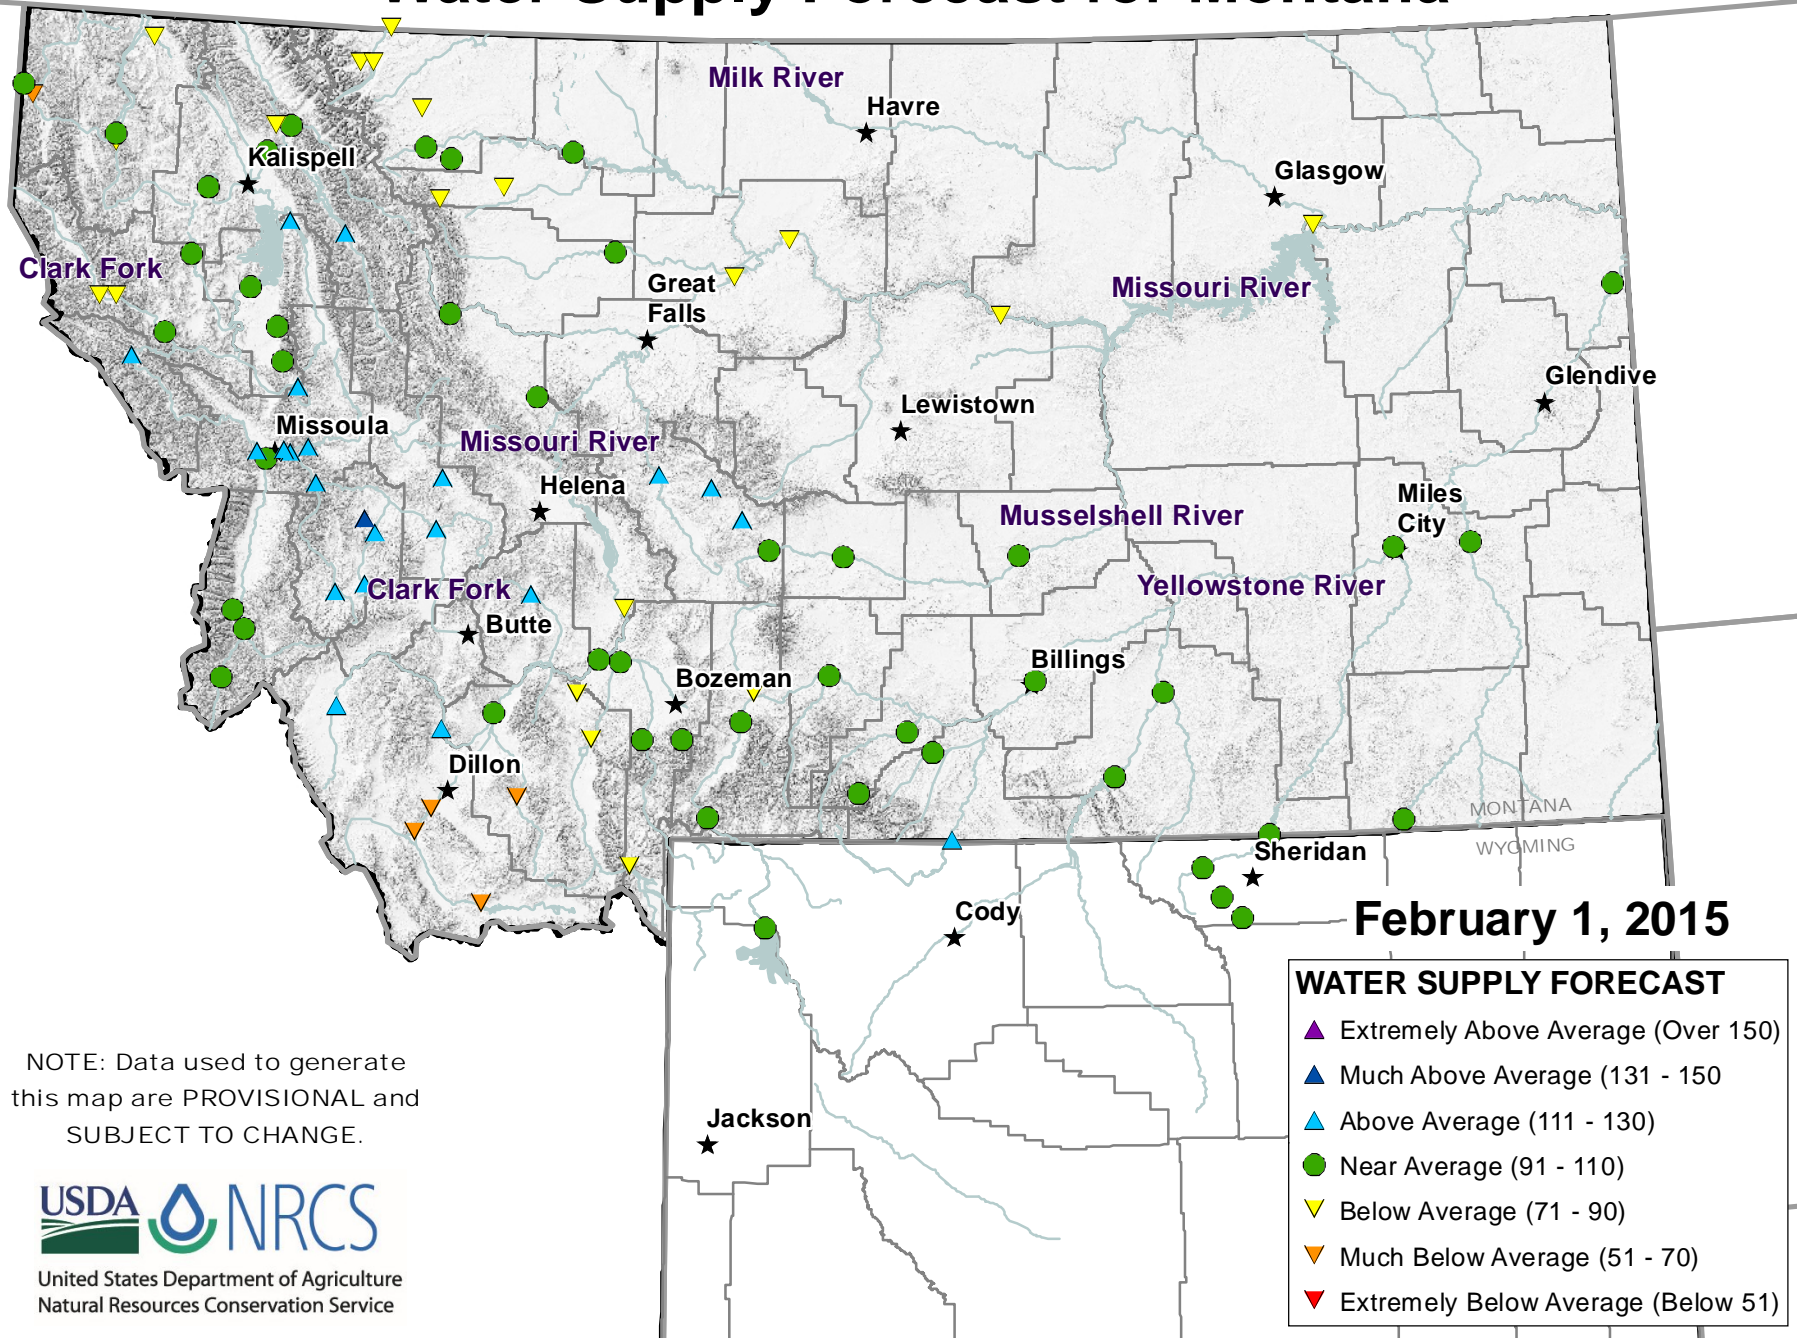

Water Supply Forecast for Montana

NOTE: Data used to generate this map are PROVISIONAL and SUBJECT TO CHANGE.