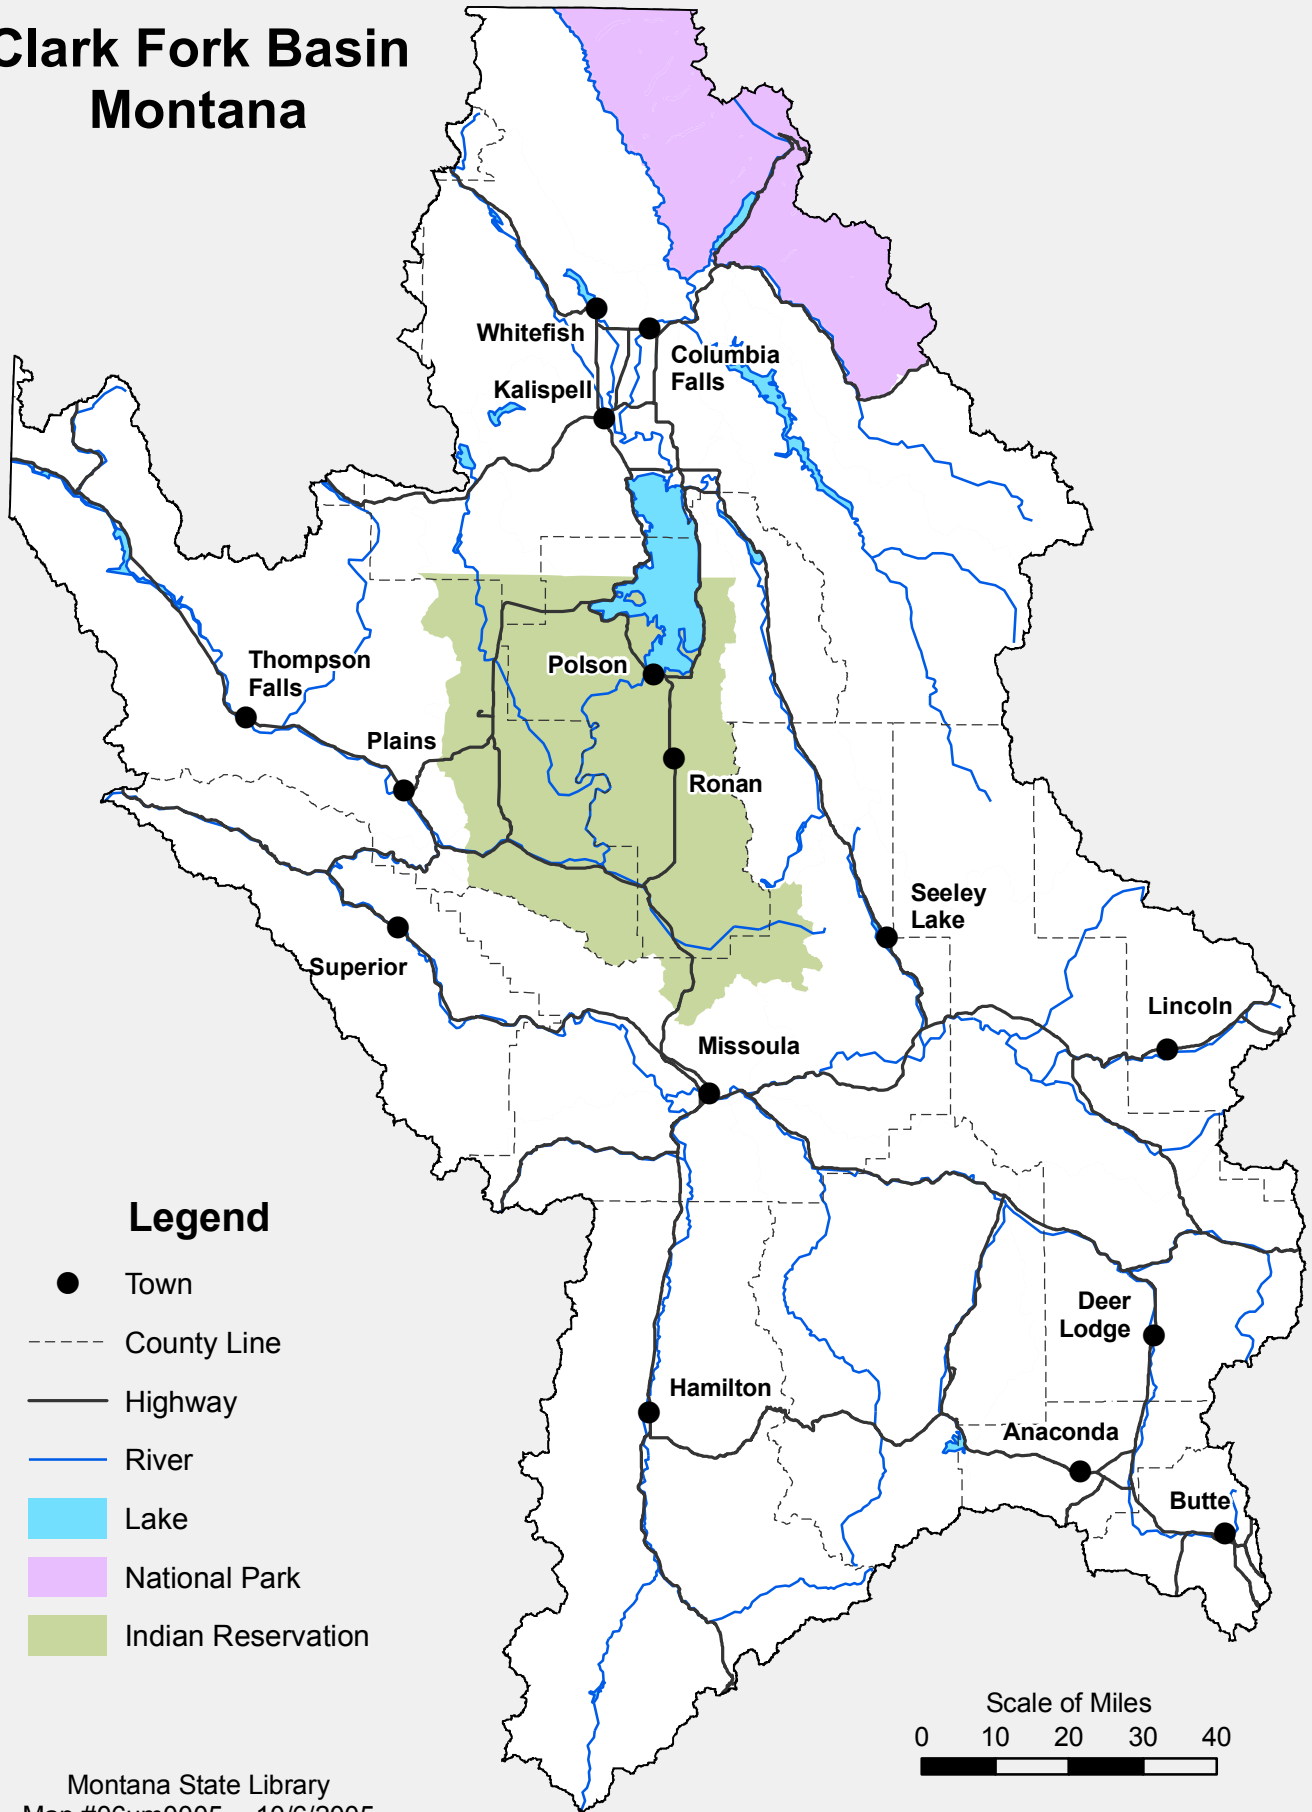

# Clark Fork Basin Montana

## Legend

- Town
- - - County Line
- Highway
- River
- Lake
- National Park
- Indian Reservation