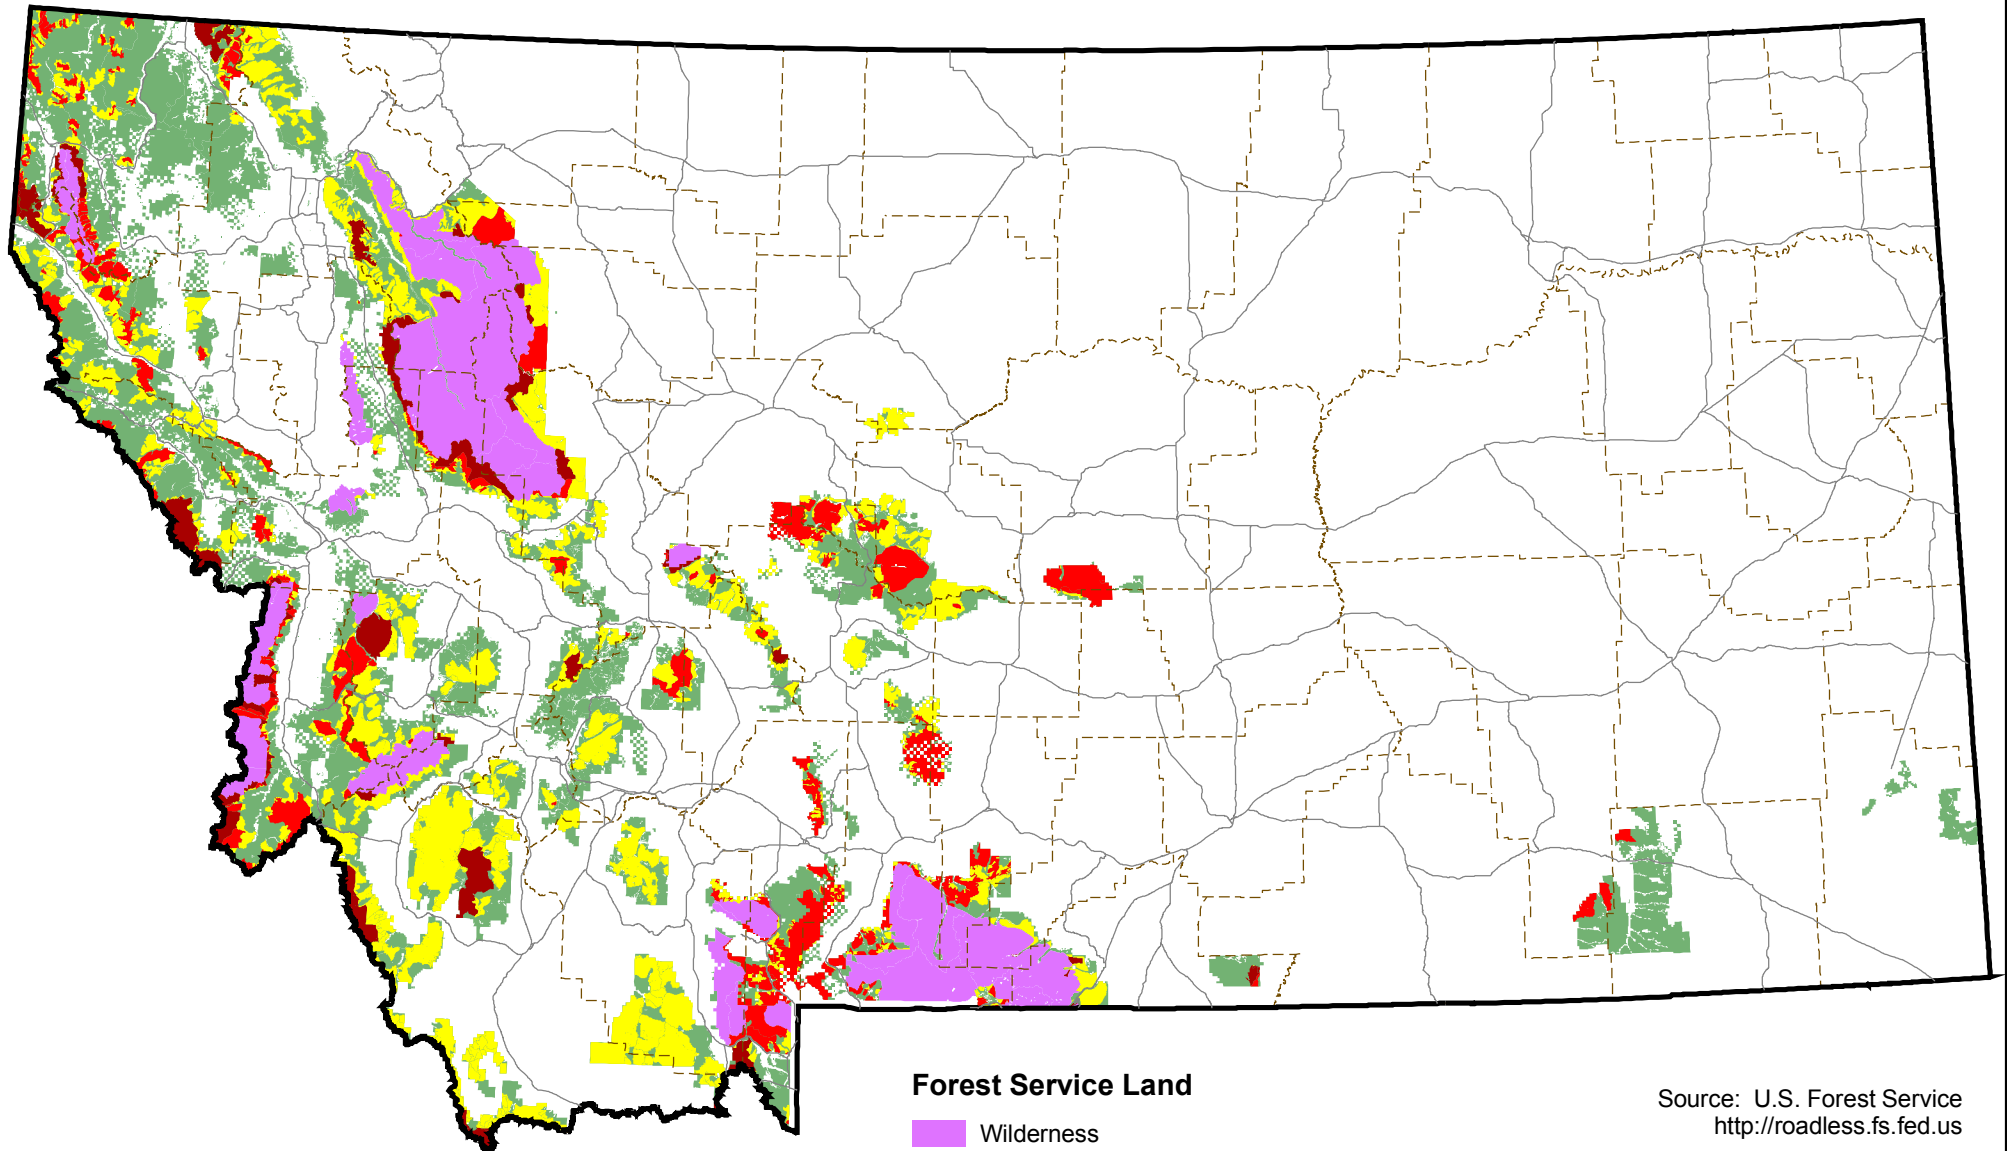

Montana

Roadless Inventory Area Status, 2004

Forest Service Land

- Wilderness
- Reccomended Wilderness
- Roadless, Road Construction Prohibited
- Roadless, Road Construction Permitted
- Other Forest Service Land

Source: U.S. Forest Service
<http://roadless.fs.fed.us>

Scale of Miles
0 25 50 75 100 125 150