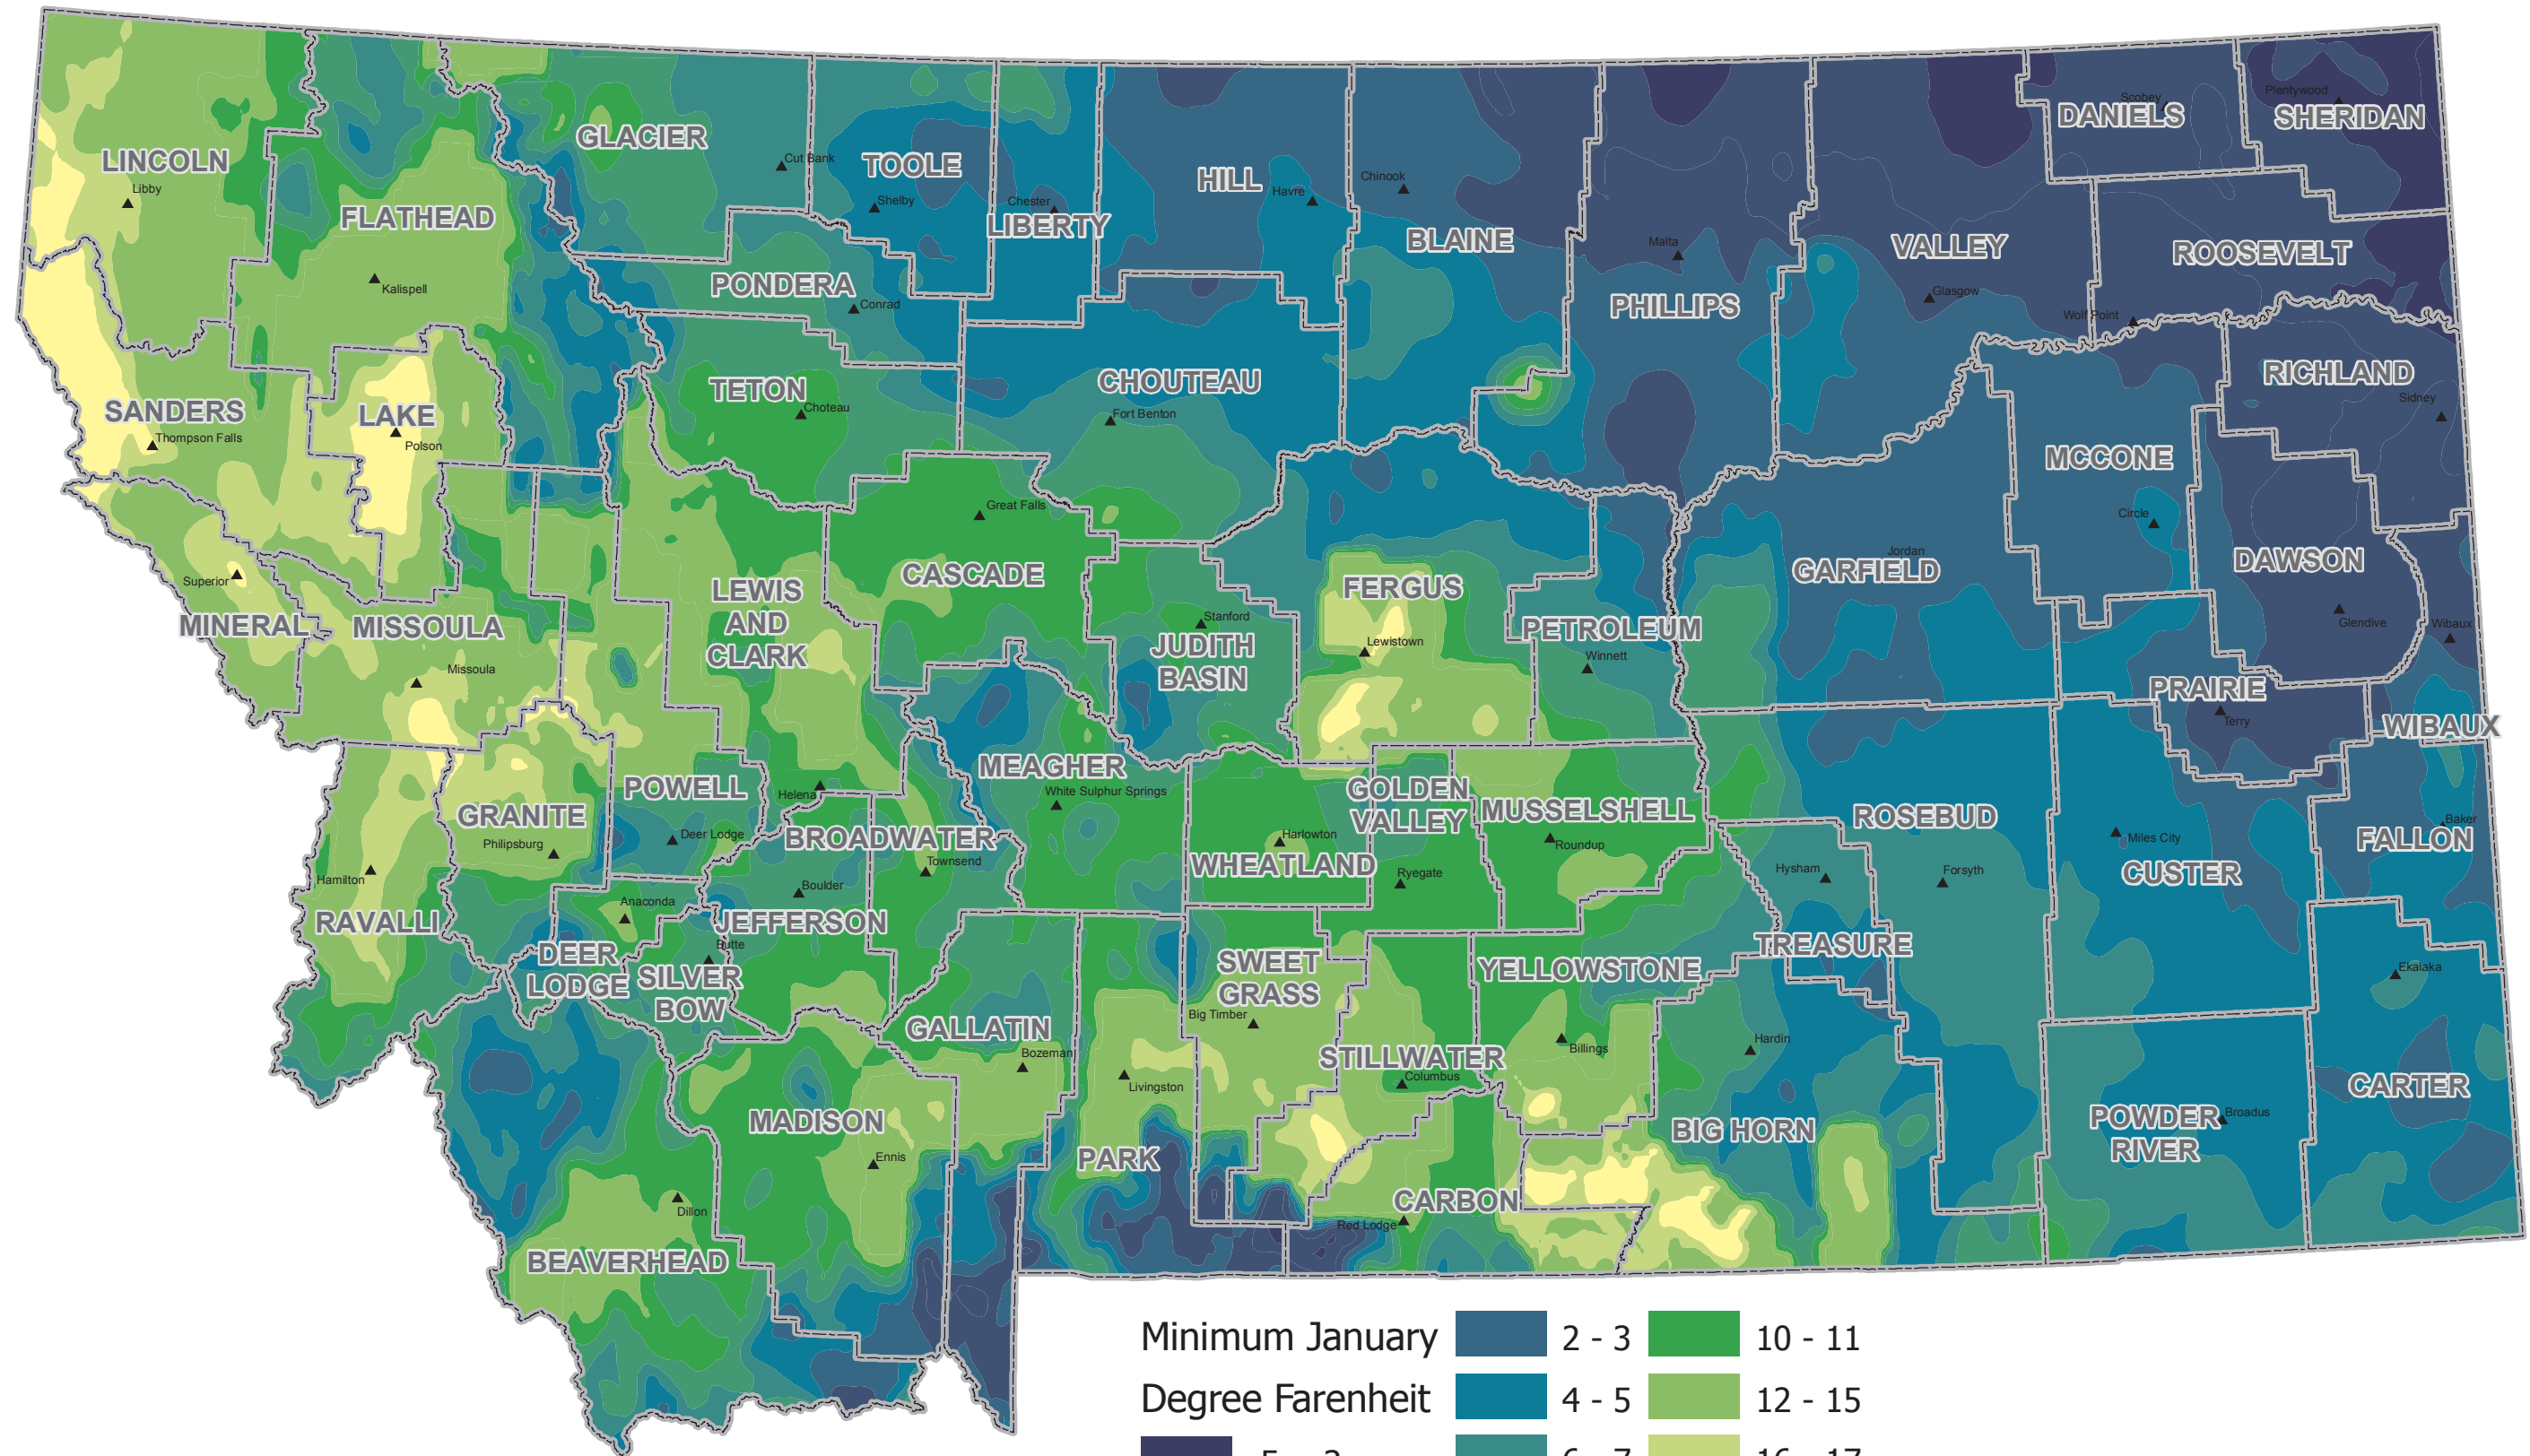

30 Year Minimum Average Daily Temperature in January for 1961 - 1990

Minimum January Degree Farenheit	Color	Temperature Range (F)
-5 - -3	Dark Blue	2 - 3
-2 - -1	Medium Blue	4 - 5
6 - 7	Teal	10 - 11
8 - 9	Green	12 - 15
16 - 17	Light Green	16 - 17
18 - 23	Yellow	18 - 23