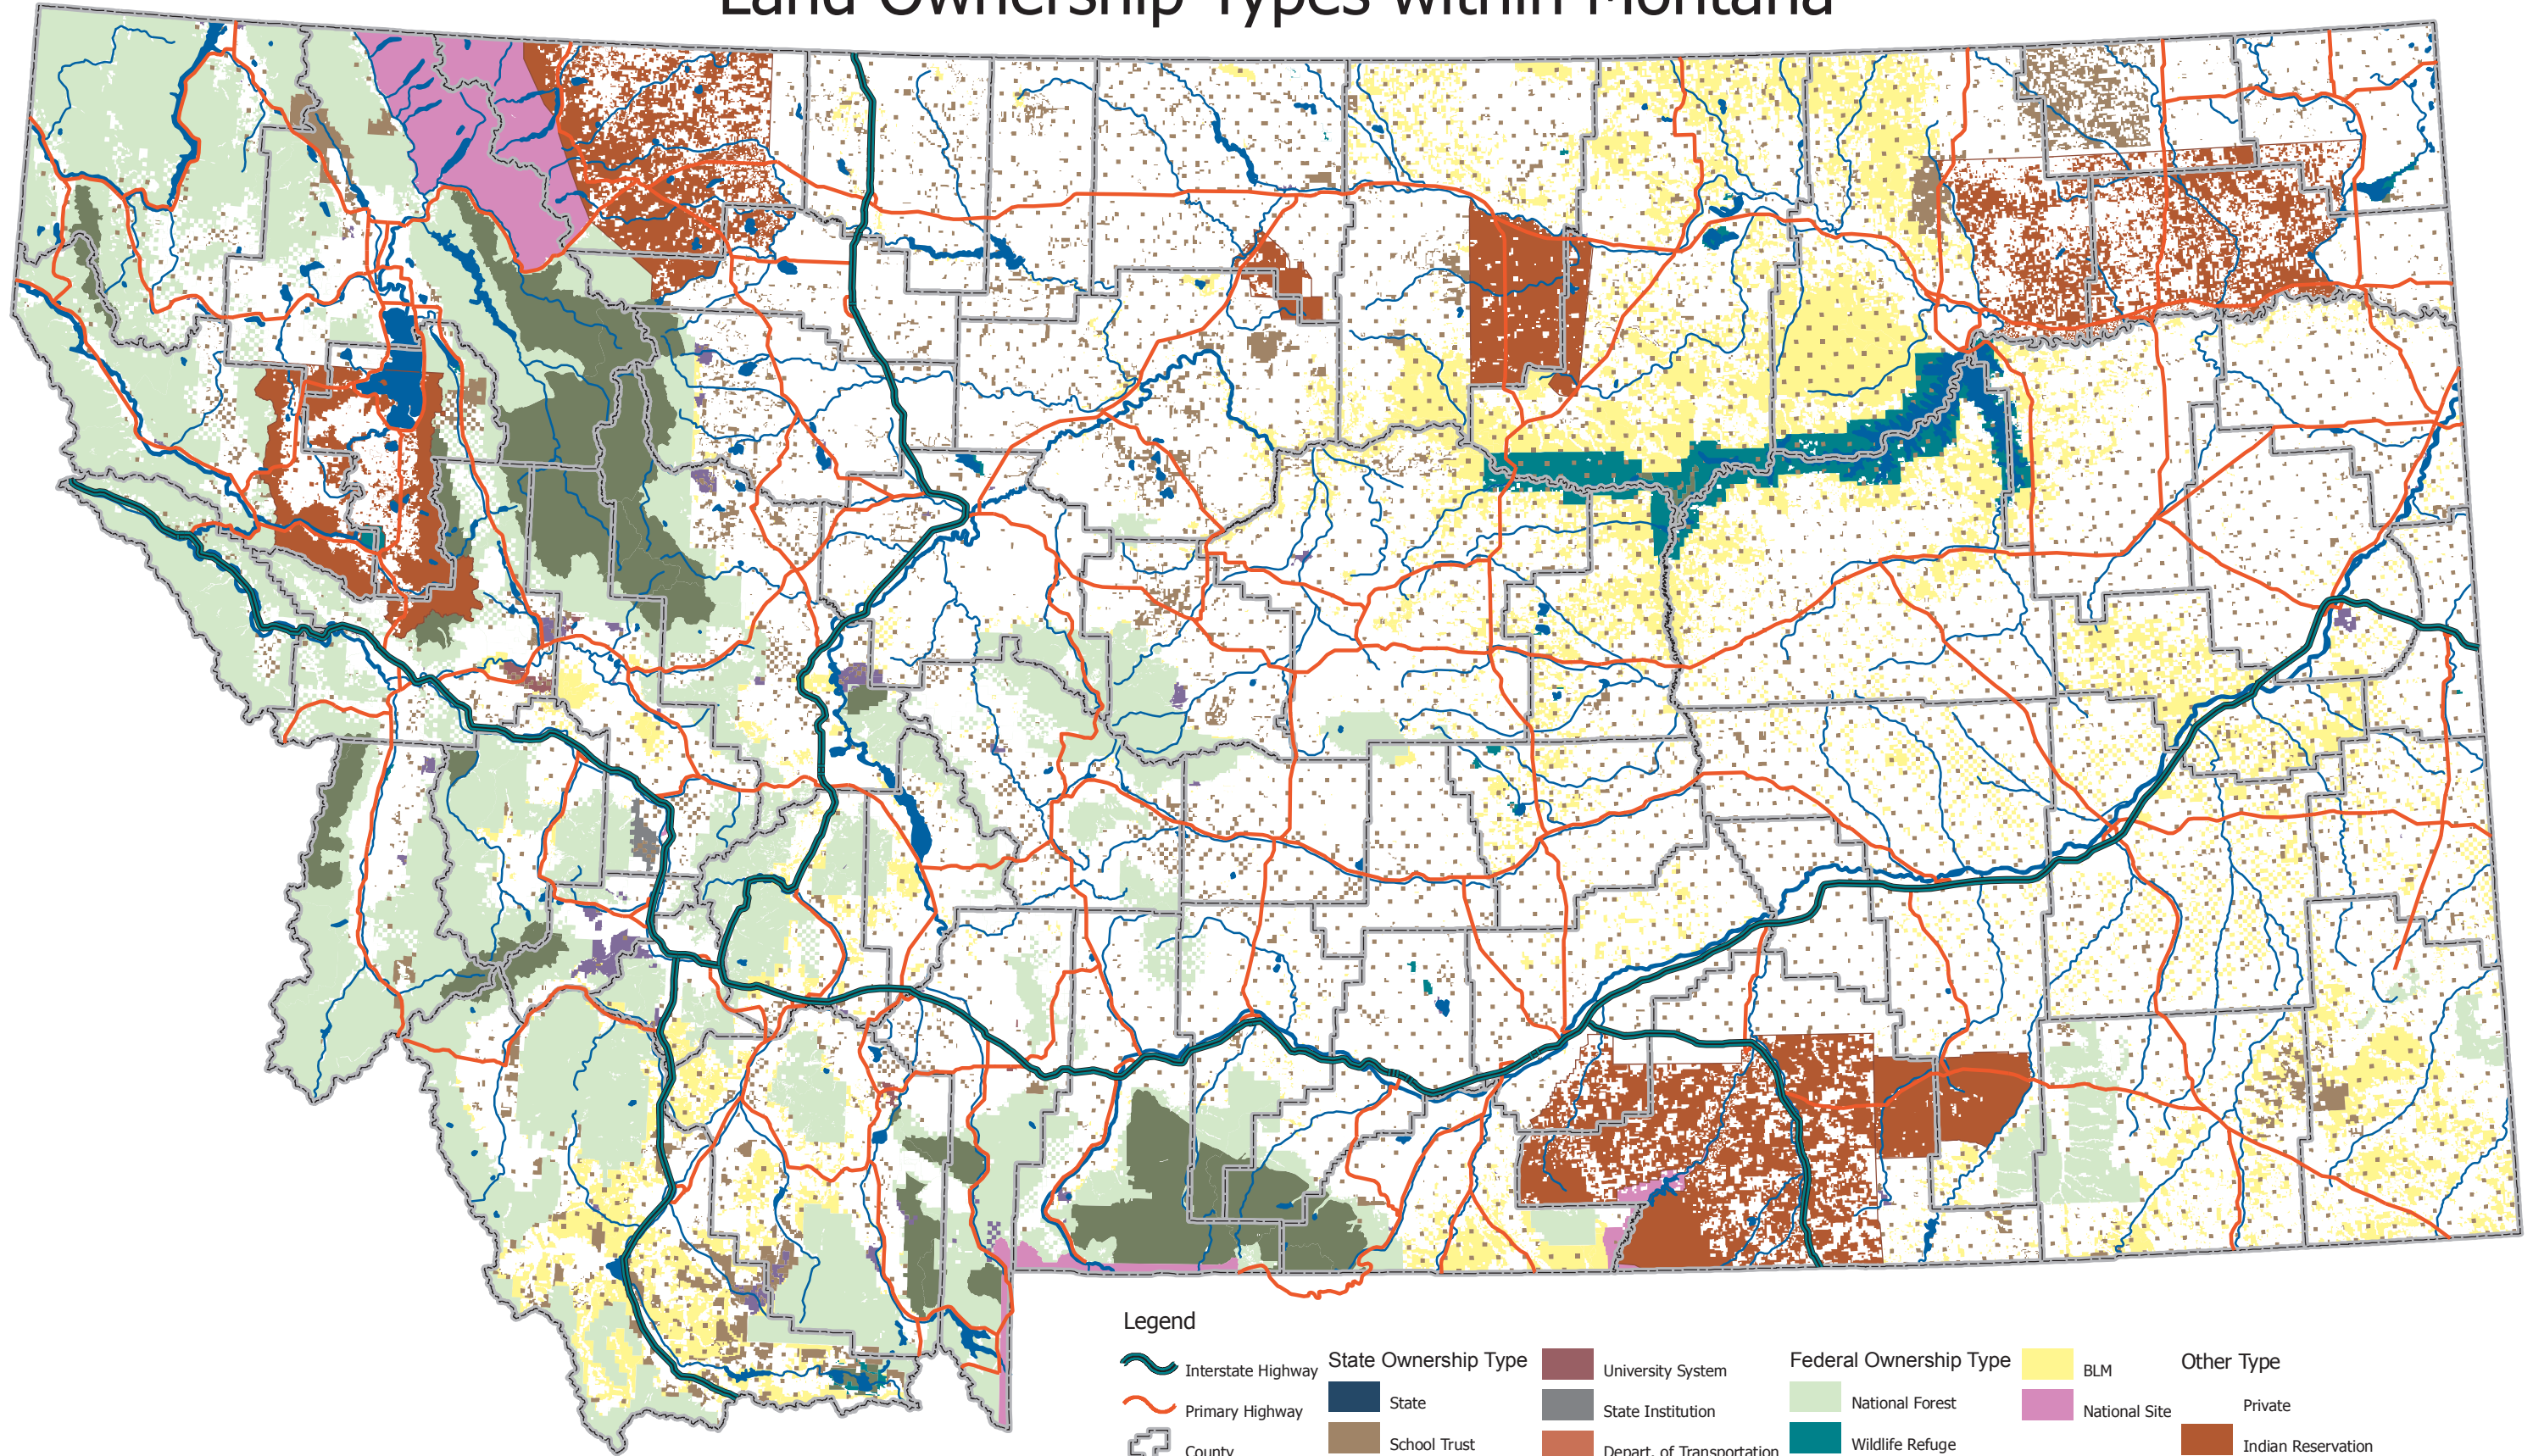

Land Ownership Types within Montana

Legend

- | | | | | | |
|--------------------|-----------------------------|---------------------------|-------------------------------|--------------------|-------------------|
| Interstate Highway | State Ownership Type | University System | Federal Ownership Type | BLM | Other Type |
| Primary Highway | State | State Institution | National Forest | National Site | Private |
| County | School Trust | Depart. of Transportation | Wildlife Refuge | Indian Reservation | |
| River | Fish Wildlife & Parks | DNRC-Water Project | Federal Wilderness | | |
| Lake or Reservoir | | | | | |