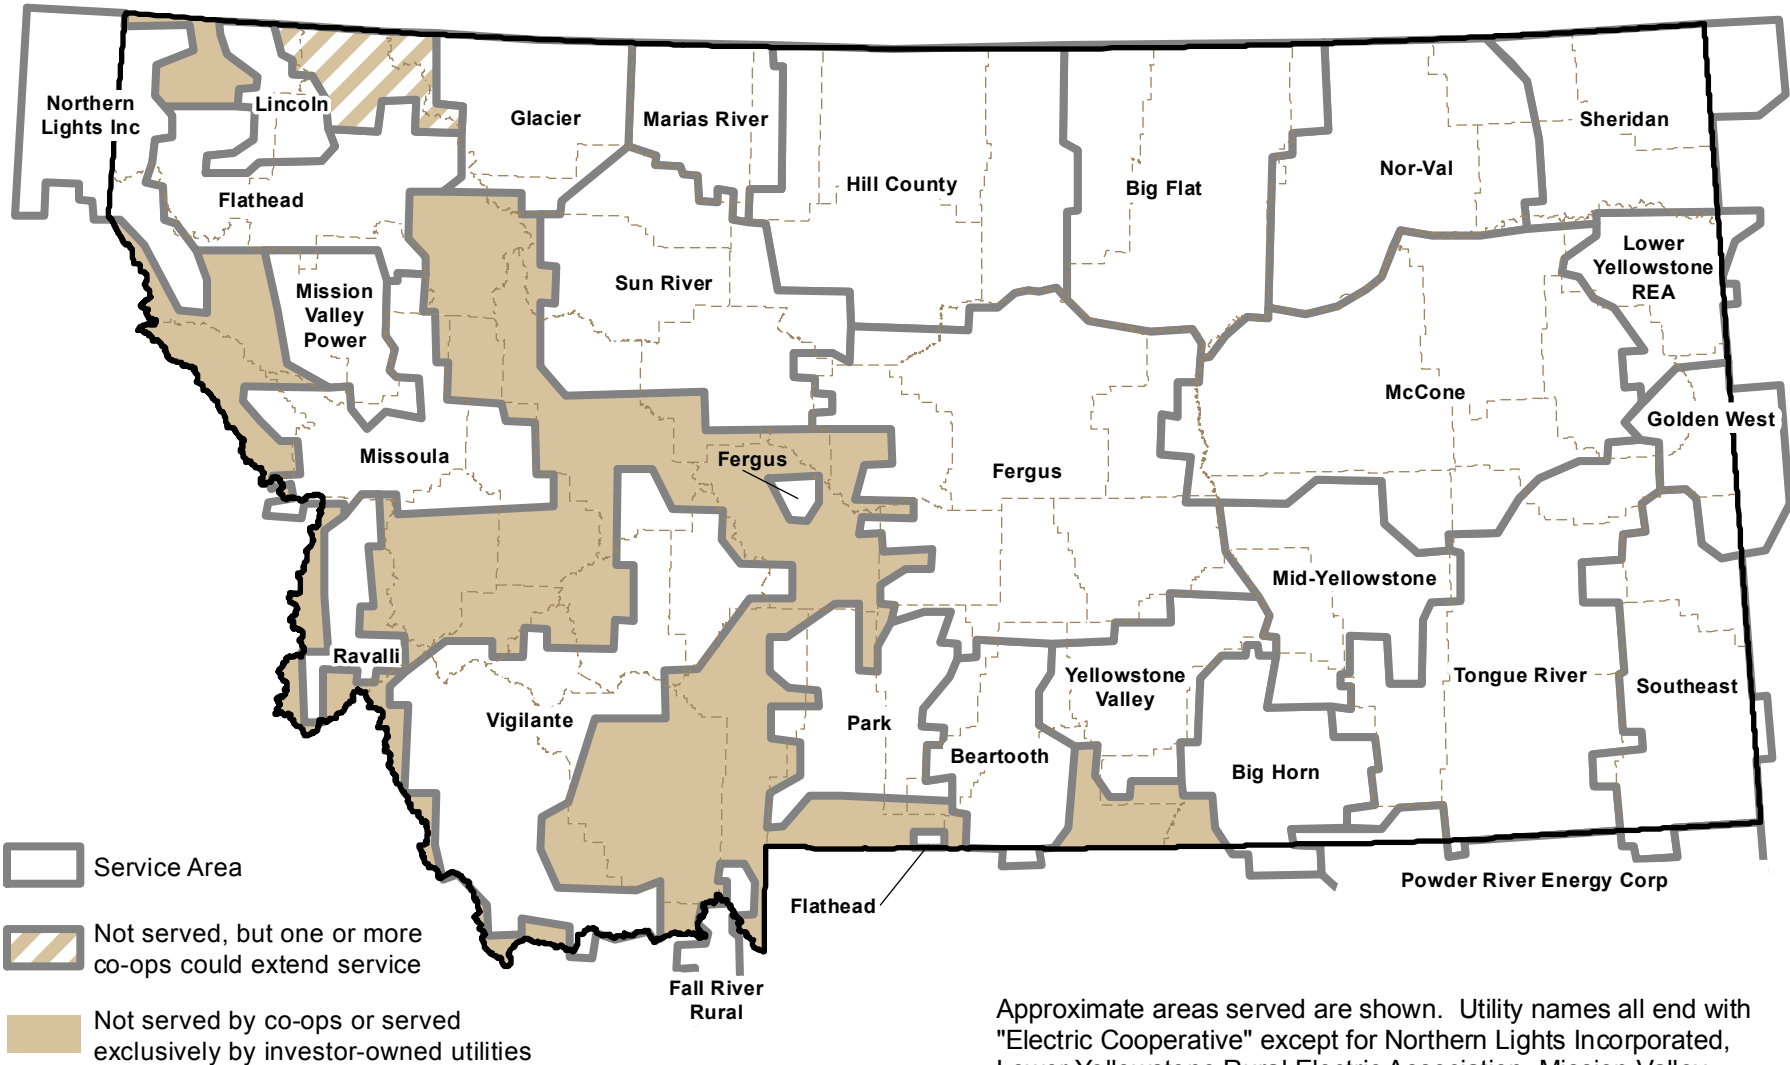

# Distribution Areas Served By Montana Electric Cooperatives

Approximate areas served are shown. Utility names all end with "Electric Cooperative" except for Northern Lights Incorporated, Lower Yellowstone Rural Electric Association, Mission Valley Power, and Powder River Energy Corporation.