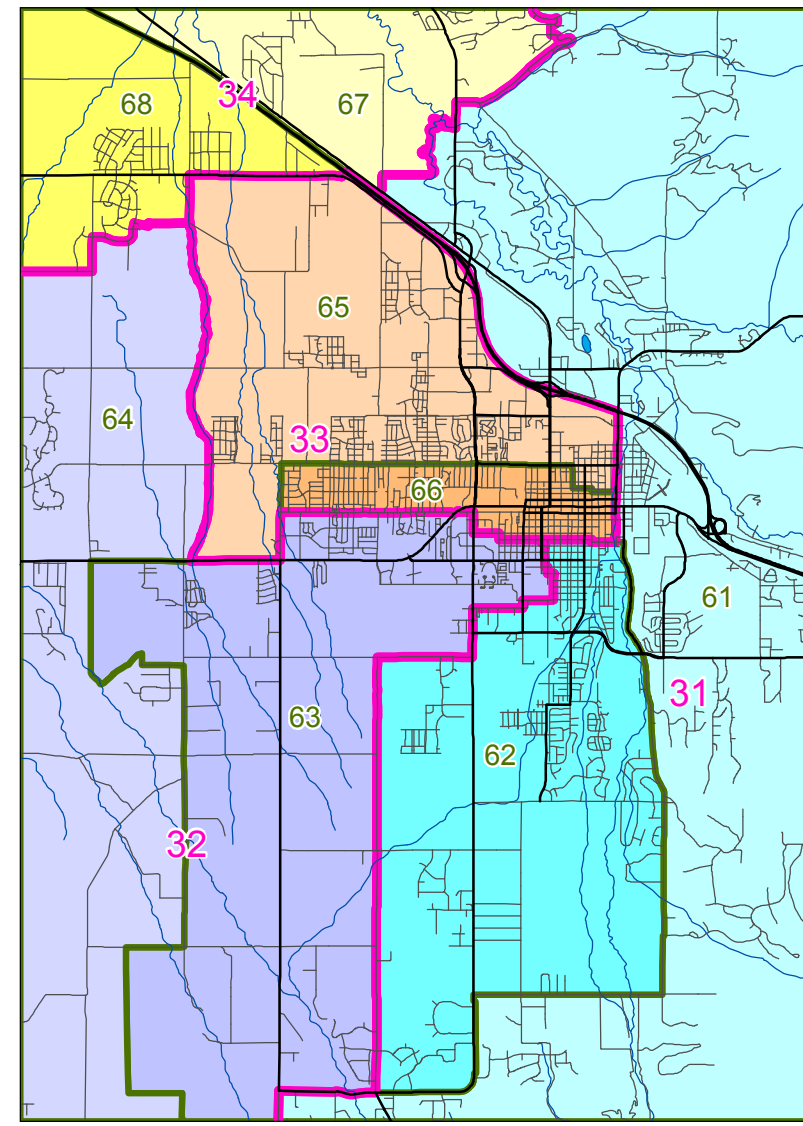

# Montana Legislative Districts

## For Elections Held in 2014-2022

Billings

Bozeman

Great Falls

Helena

Kalispell

Missoula

Anaconda

Belgrade

Belt

Broadus

Browning

Butte

Chinook

Colstrip

Columbia Falls - Coram

Laurel

Lewistown

Libby

Livingston

Malta

Miles City

Nashua

Pablo