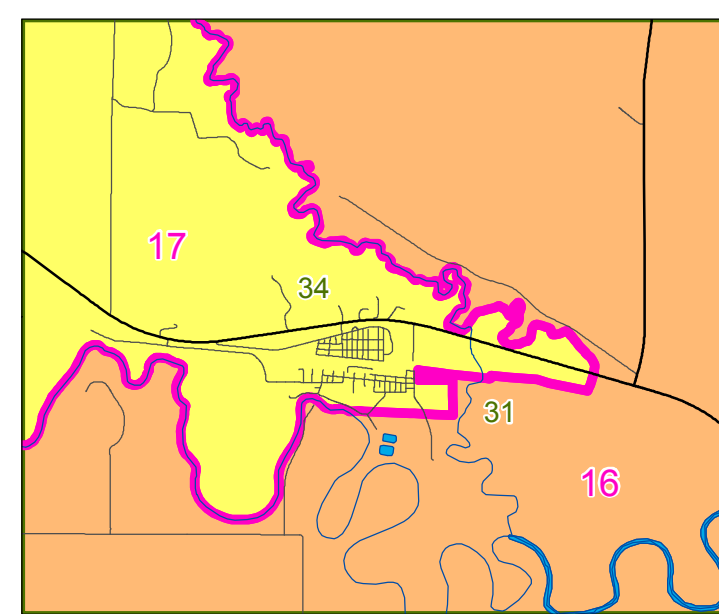

Belgrade

Belt

Broadus

Browning

Butte

Chinook

Colstrip

Columbia Falls - Coram

Laurel

Lewistown

Libby

Livingston

Malta

Miles City

Nashua

Pablo

Ronan

Saint Ignatius

Stevensville

Three Forks

Whitehall

- Senate District Boundary
- House District Boundary
- Stream
- Highway
- Road or Street
- Senate District Number
- House District Number

Maps are not all the same scale.  
For more detailed maps, please visit  
<http://www.leg.mt.gov/districting>