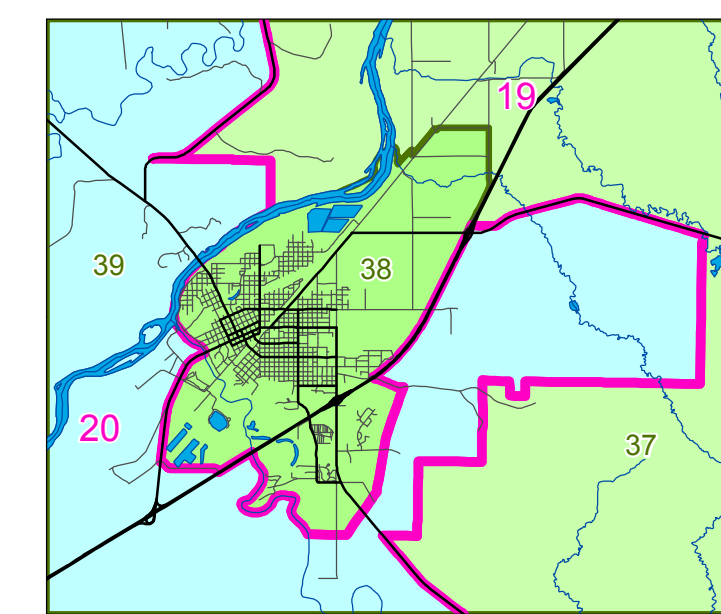

Belgrade

Belt

Broadus

Browning

Butte

Chinook

Colstrip

Columbia Falls - Coram

Conrad

Corvallis-Pinesdale

Cut Bank

Glasgow

Hamilton

Hardin

Harlem-Fort Belknap

Havre

Laurel

Lewistown

Libby

Livingston

Malta

Miles City

Nashua

Pablo

Ronan

Saint Ignatius

Stevensville

Three Forks

Whitehall

- Senate District Boundary
- House District Boundary
- Stream
- Highway
- Road or Street
- Senate District Number
- House District Number

Maps are not all the same scale.  
For more detailed maps, please visit  
<http://www.leg.mt.gov/districting>