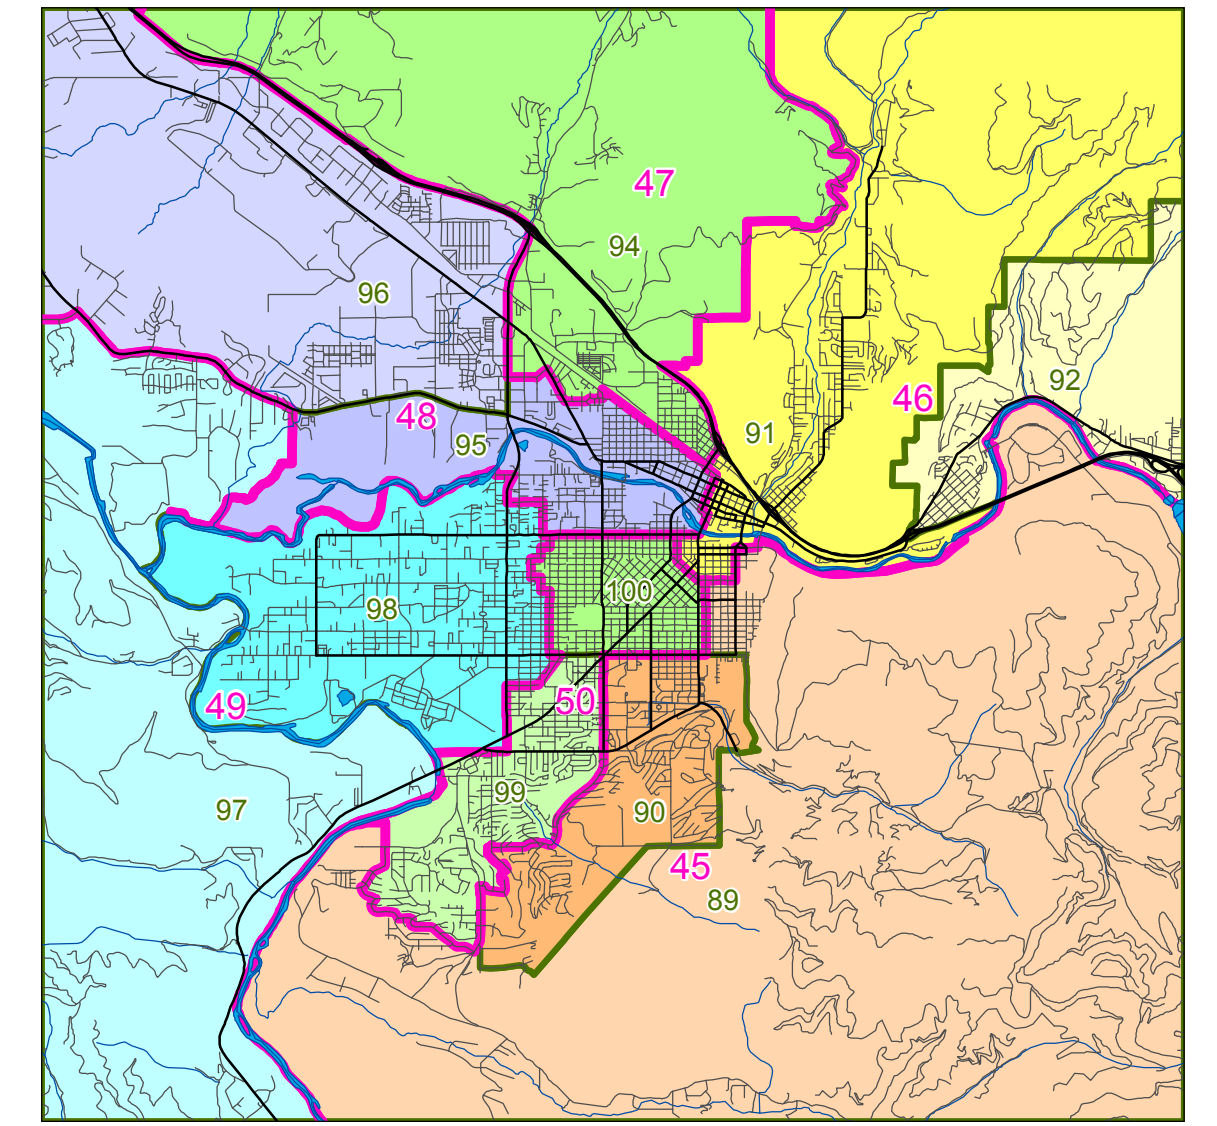

## For Elections Held in 2014-2022

Billings

Bozeman

Great Falls

Helena

Kalispell

Missoula

Anaconda

Belgrade

Belt

Broadus

Browning

Butte

Chinook

Colstrip

Columbia Falls - Coram

Laurel

Lewistown

Libby

Livingston

Malta

Miles City

Nashua

Pablo

Ronan

Saint Ignatius

Stevensville

Three Forks

Whitehall

- Senate District Boundary
- House District Boundary
- Stream
- Highway
- Road or Street
- Senate District Number
- House District Number

Maps are not all the same scale.  
For more detailed maps, please visit  
<http://www.leg.mt.gov/districting>