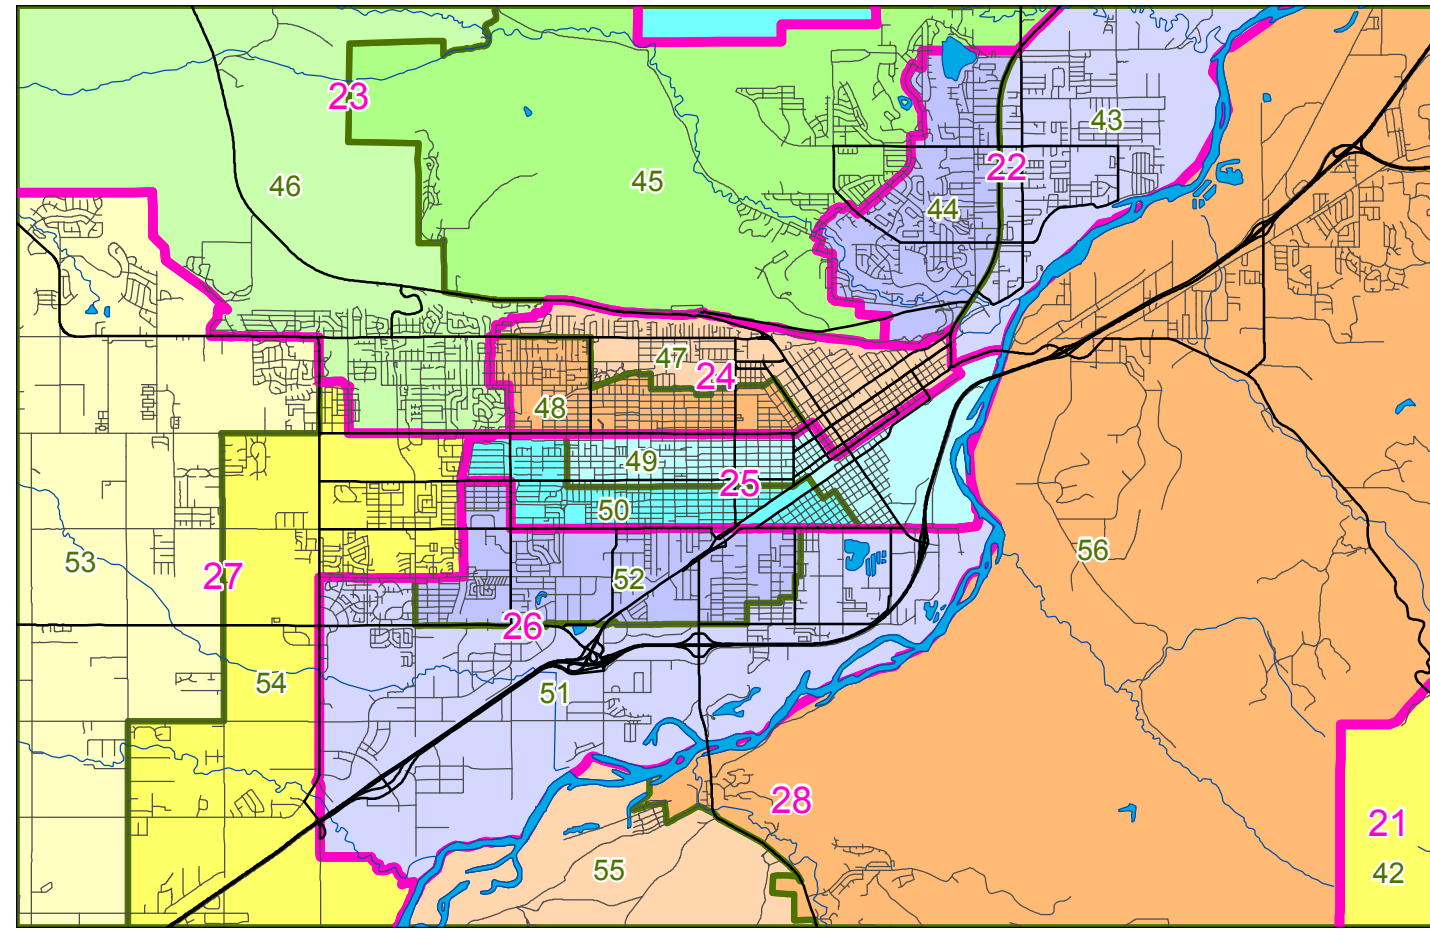

# Montana Legislative Districts

## For Elections Held in 2014-2022

Billings

Bozeman

Great Falls

Helena

Kalispell

Missoula

Anaconda

Belgrade

Belt

Broadus

Browning

Butte

Chinook

Colstrip

Columbia Falls - Coram

Laurel

Lewistown

Libby

Livingston

Malta

Miles City

Nashua

Pablo