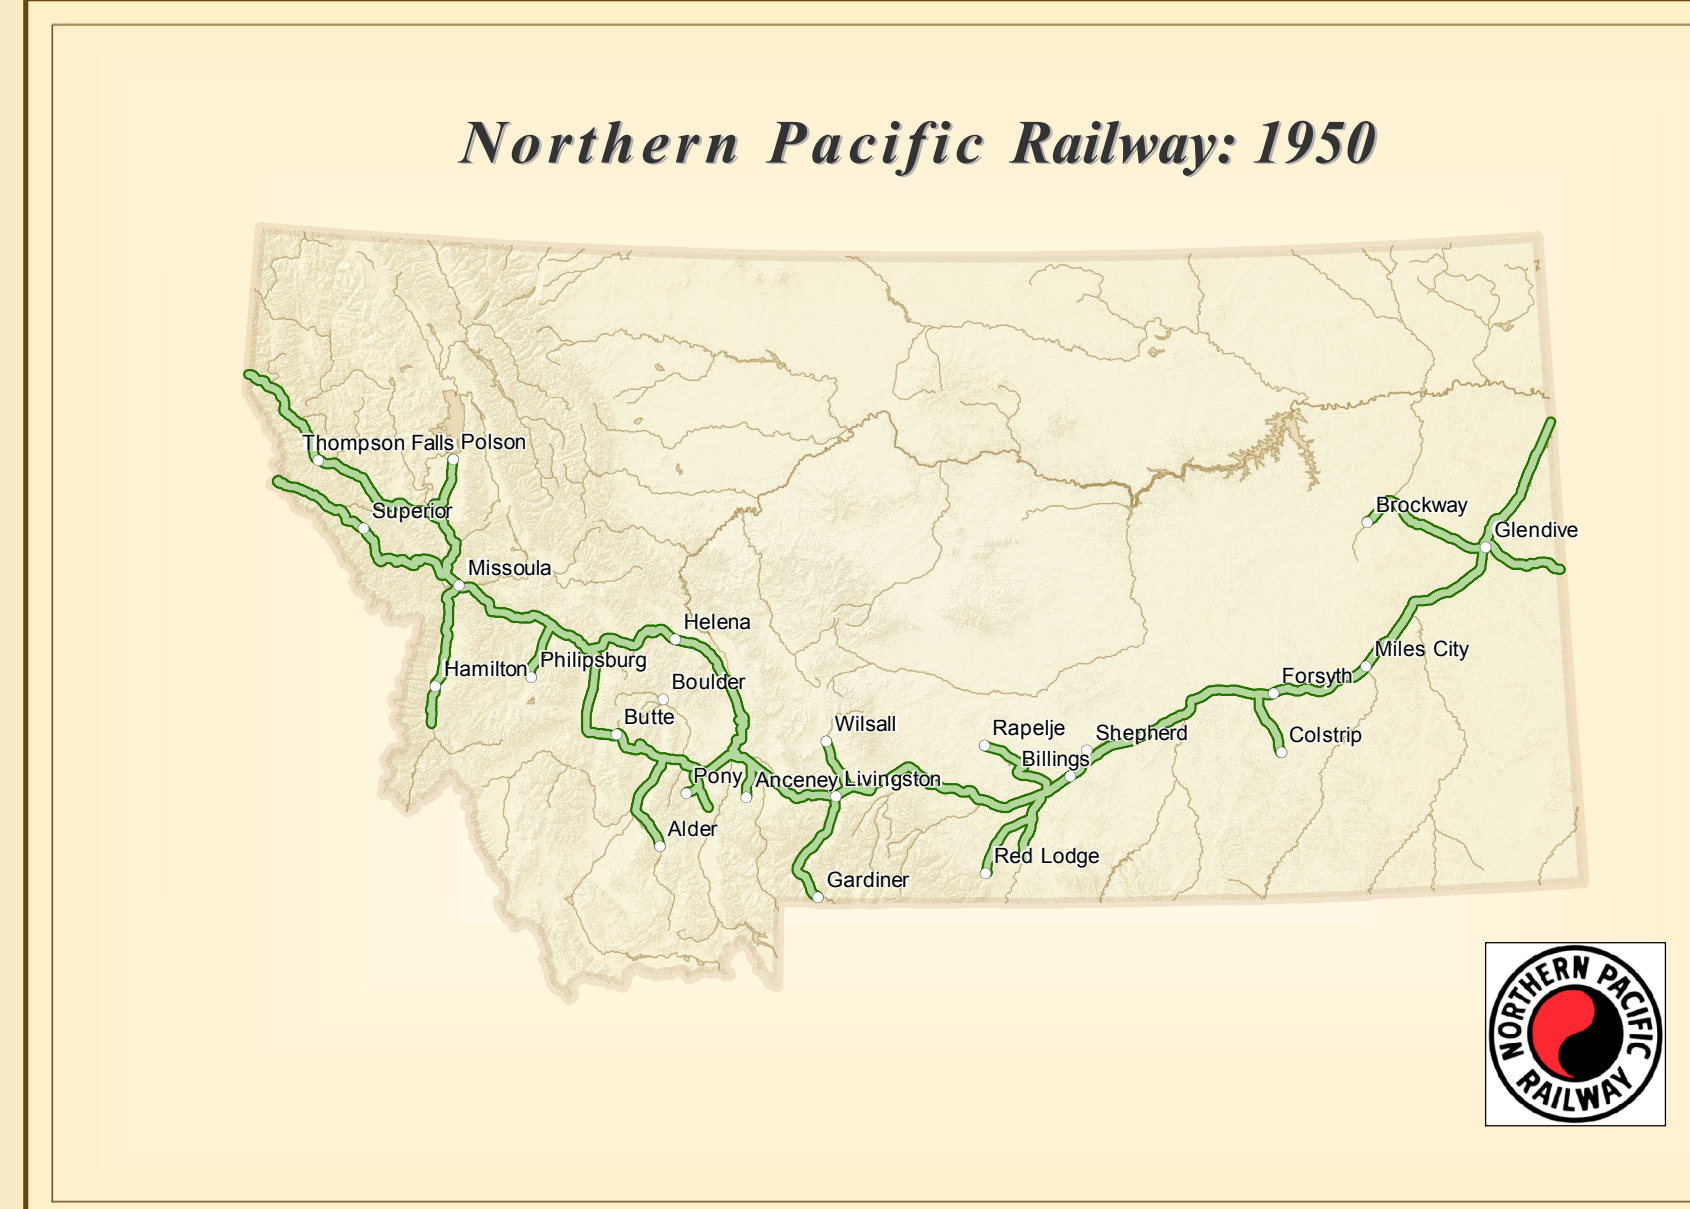

Railroads of Montana

1. **Class One Railroads**
2. Burlington Northern Santa Fe (BNSF)
   - BNSF: Out of Service
   - Union Pacific
3. **Regional Railroads**
4. Montana Rail Link (MRL)
   - MRL: Out of Service
5. **Local Railroads**
6. Central Montana (CMR)
   - Dakota, Missouri Valley & Western (DMV&W)
   - DMV&W: Out of Service
   - Mission Mountain
   - Butte, Anaconda & Pacific
   - Bull Mountain Mine
   - Abandoned Rail Line

Miles of Railroad Operated in Montana

Burlington Northern Santa Fe	2014	Dakota, Missouri Valley & Western	58
Union Pacific	125	Mission Mountain	39
Montana Rail Link	807	Butte, Anaconda & Pacific Railway	26
Central Montana Rail	88