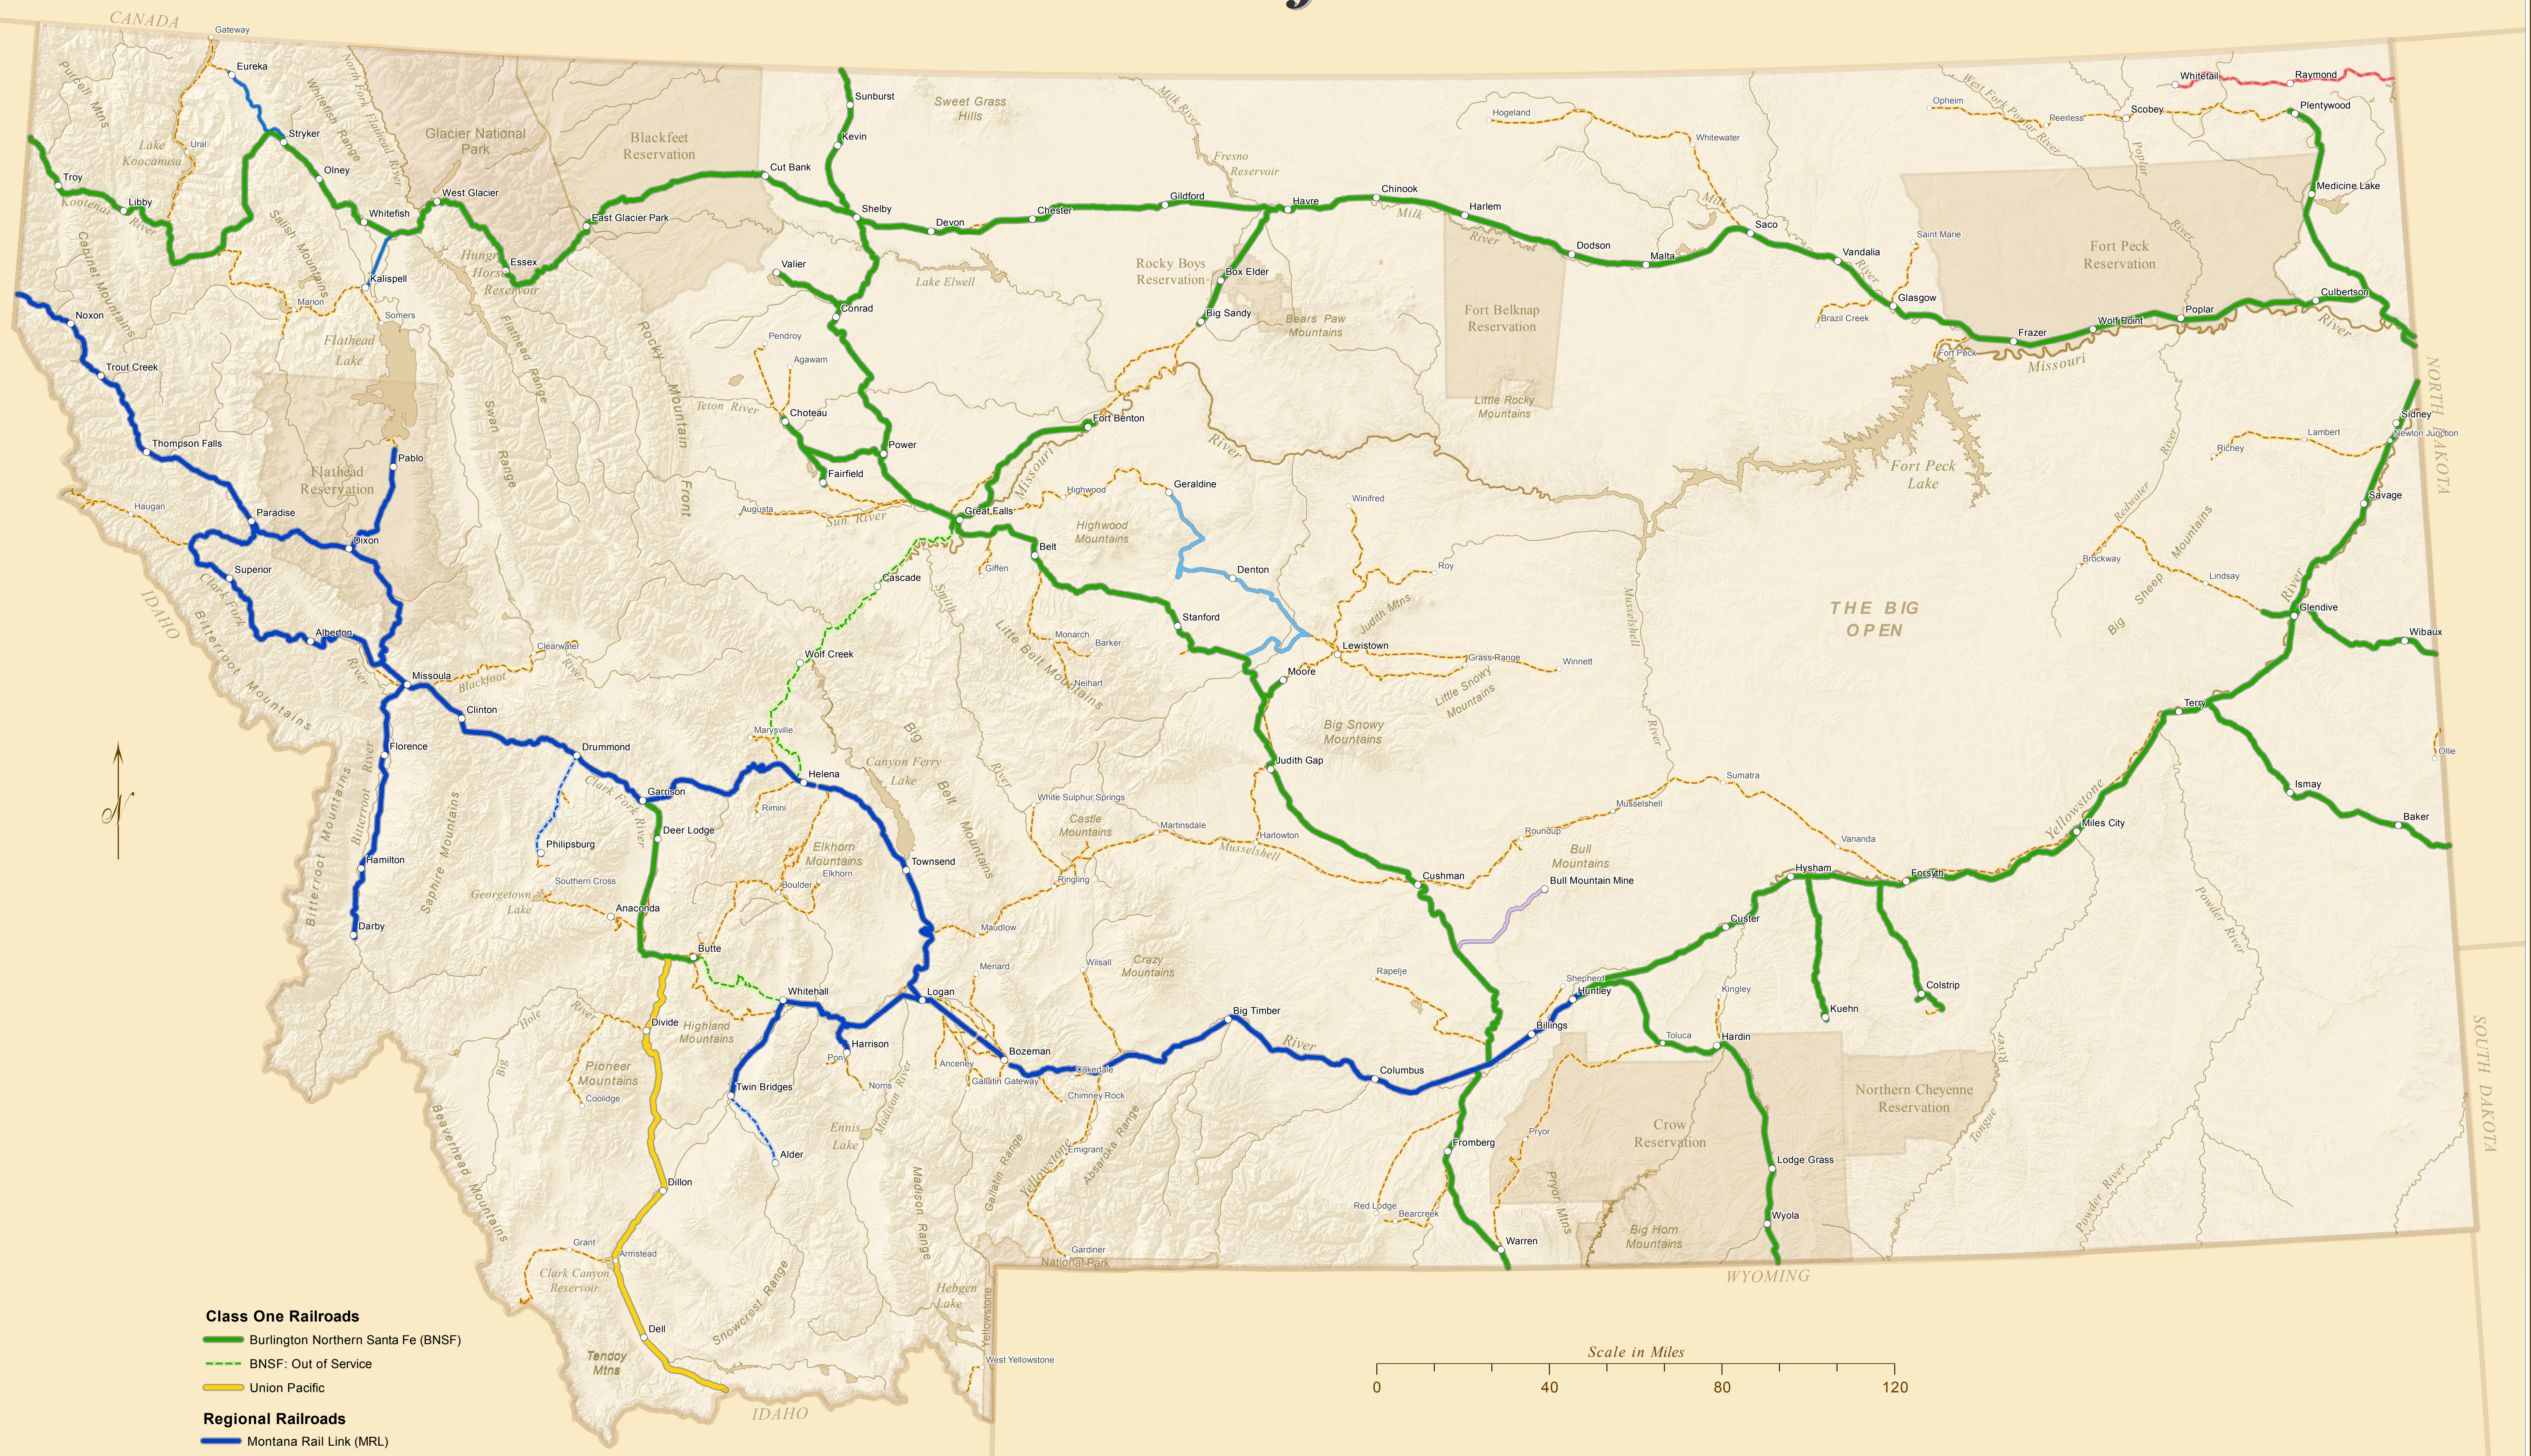

Railroads of Montana

1. **Class One Railroads**
2. Burlington Northern Santa Fe (BNSF)
   - BNSF: Out of Service
   - Union Pacific
3. **Regional Railroads**
4. Montana Rail Link (MRL)
   - MRL: Out of Service
5. **Local Railroads**
6. Central Montana (CMR)
   - Dakota, Missouri Valley & Western (DMV&W)
   - DMV&W: Out of Service
   - Mission Mountain
   - Butte, Anaconda & Pacific
   - Bull Mountain Mine
   - Abandoned Rail Line

Miles of Railroad Operated in Montana

Burlington Northern Santa Fe	2014	Dakota, Missouri Valley & Western	58
Union Pacific	125	Mission Mountain	39
Montana Rail Link	807	Butte, Anaconda & Pacific Railway	26
Central Montana Rail	88