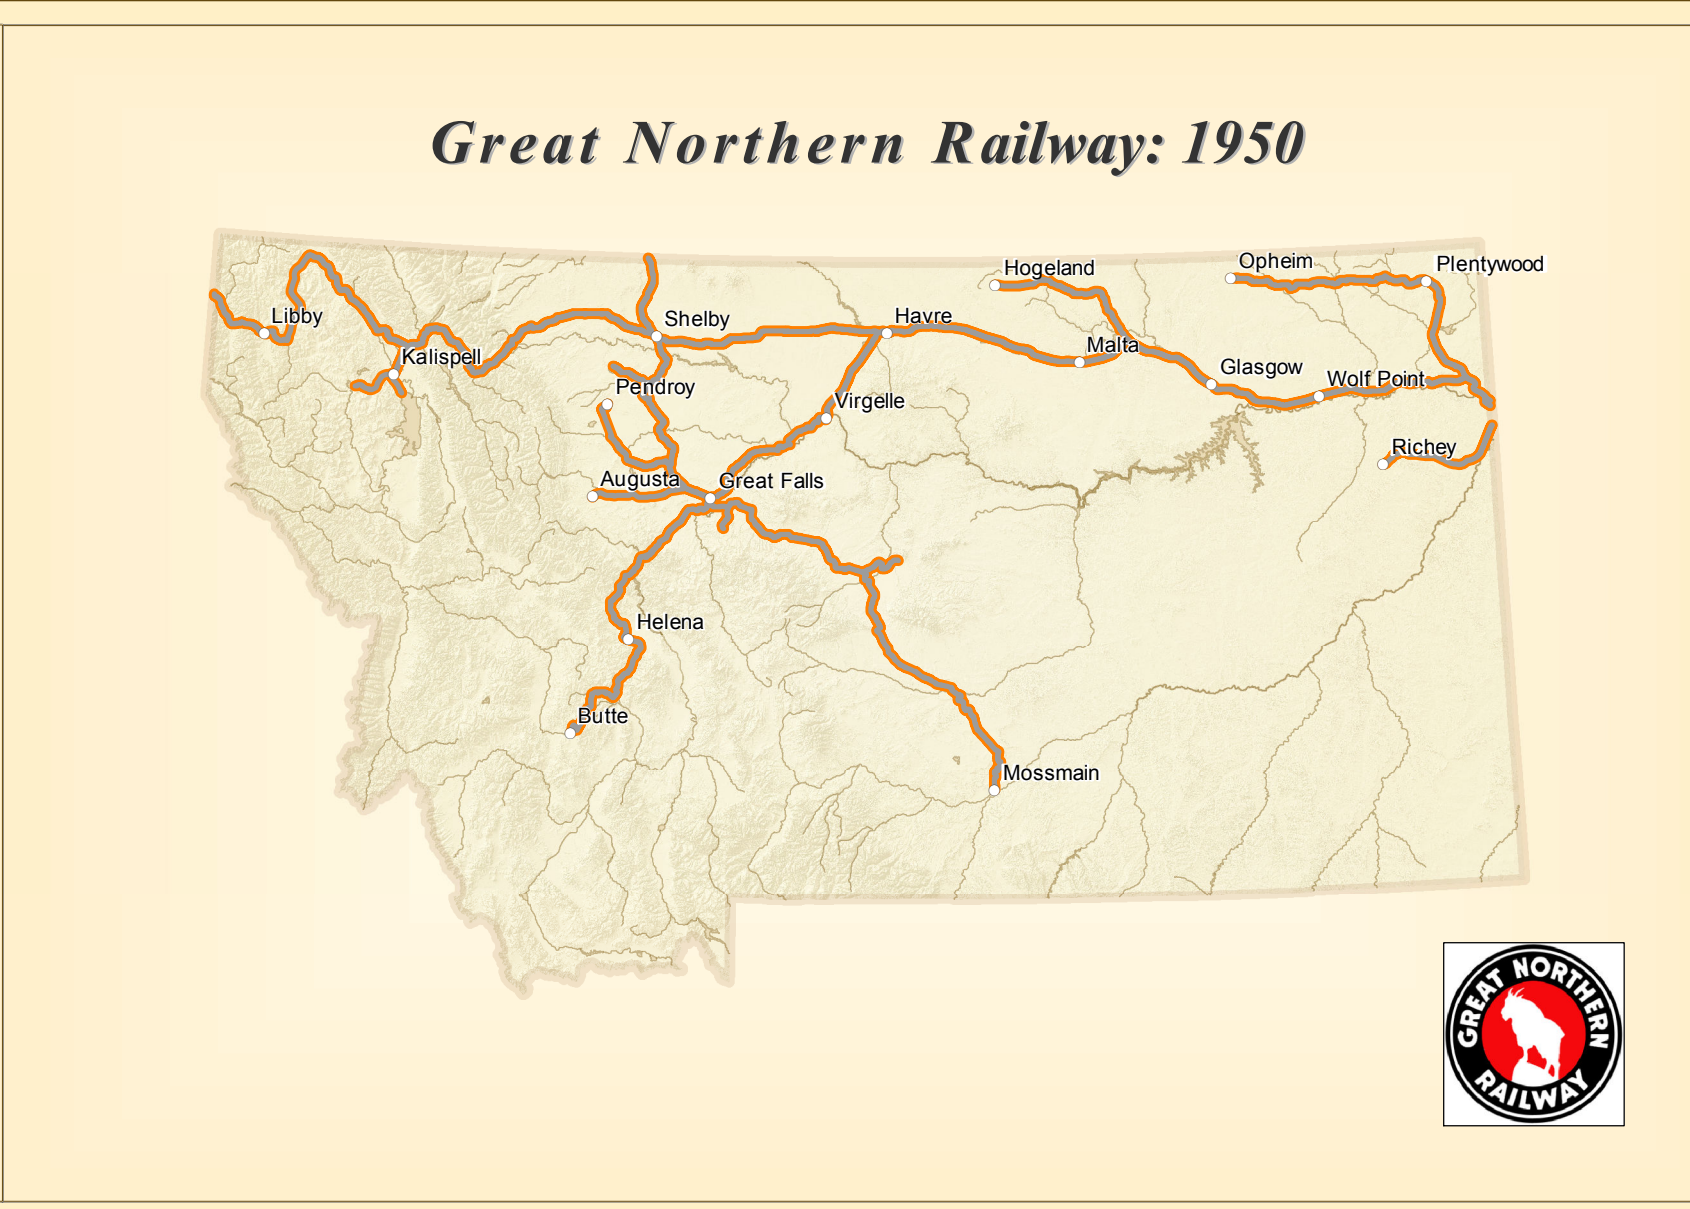

Railroads of Montana

1. **Class One Railroads**
2. Burlington Northern Santa Fe (BNSF)
   - BNSF: Out of Service
   - Union Pacific
3. **Regional Railroads**
4. Montana Rail Link (MRL)
   - MRL: Out of Service
5. **Local Railroads**
6. Central Montana (CMR)
   - Dakota, Missouri Valley & Western (DMV&W)
   - DMV&W: Out of Service
   - Mission Mountain
   - Butte, Anaconda & Pacific
   - Bull Mountain Mine
   - Abandoned Rail Line

Miles of Railroad Operated in Montana

Burlington Northern Santa Fe	2014	Dakota, Missouri Valley & Western	58
Union Pacific	125	Mission Mountain	39
Montana Rail Link	807	Butte, Anaconda & Pacific Railway	26
Central Montana Rail	88