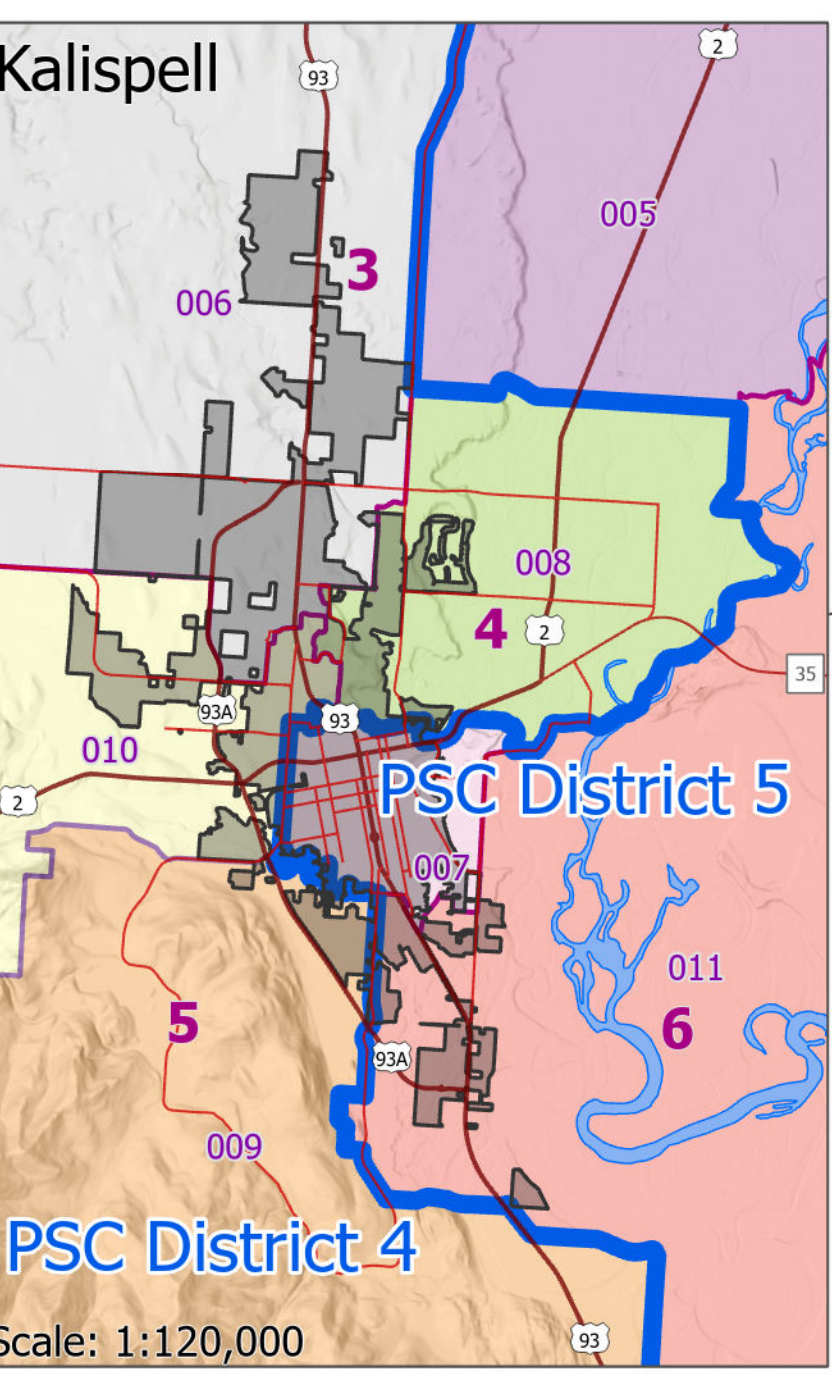

Montana Legislative Districts (2024 - 2032) and Public Service Commission Districts

Montana Legislative Districts (2024-2032)
Source: Montana Districting and Apportionment Commission
Montana Legislative Services Division
<https://mtredistricting.gov/>
Date Adopted: February 23, 2023