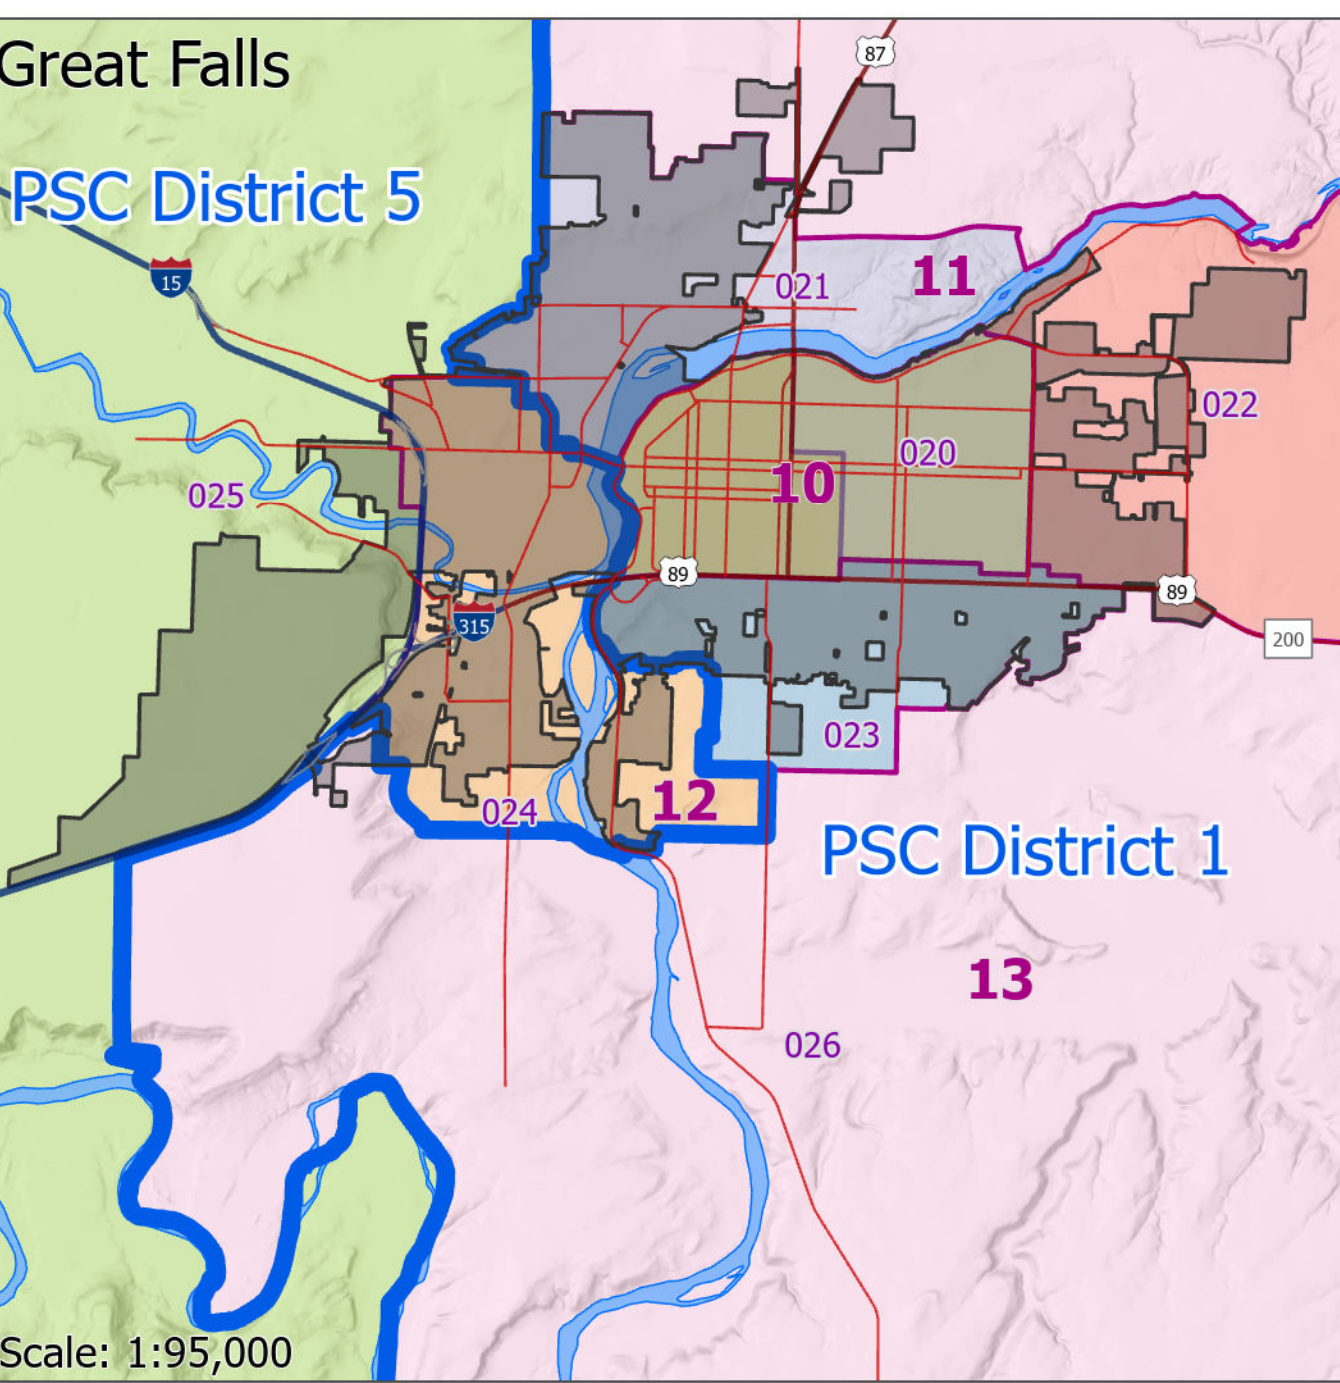

Montana Legislative Districts (2024 - 2032) and Public Service Commission Districts

Montana Legislative Districts (2024-2032)
Source: Montana Districting and Apportionment Commission
Montana Legislative Services Division
<https://mtredistricting.gov/>
Date Adopted: February 23, 2023