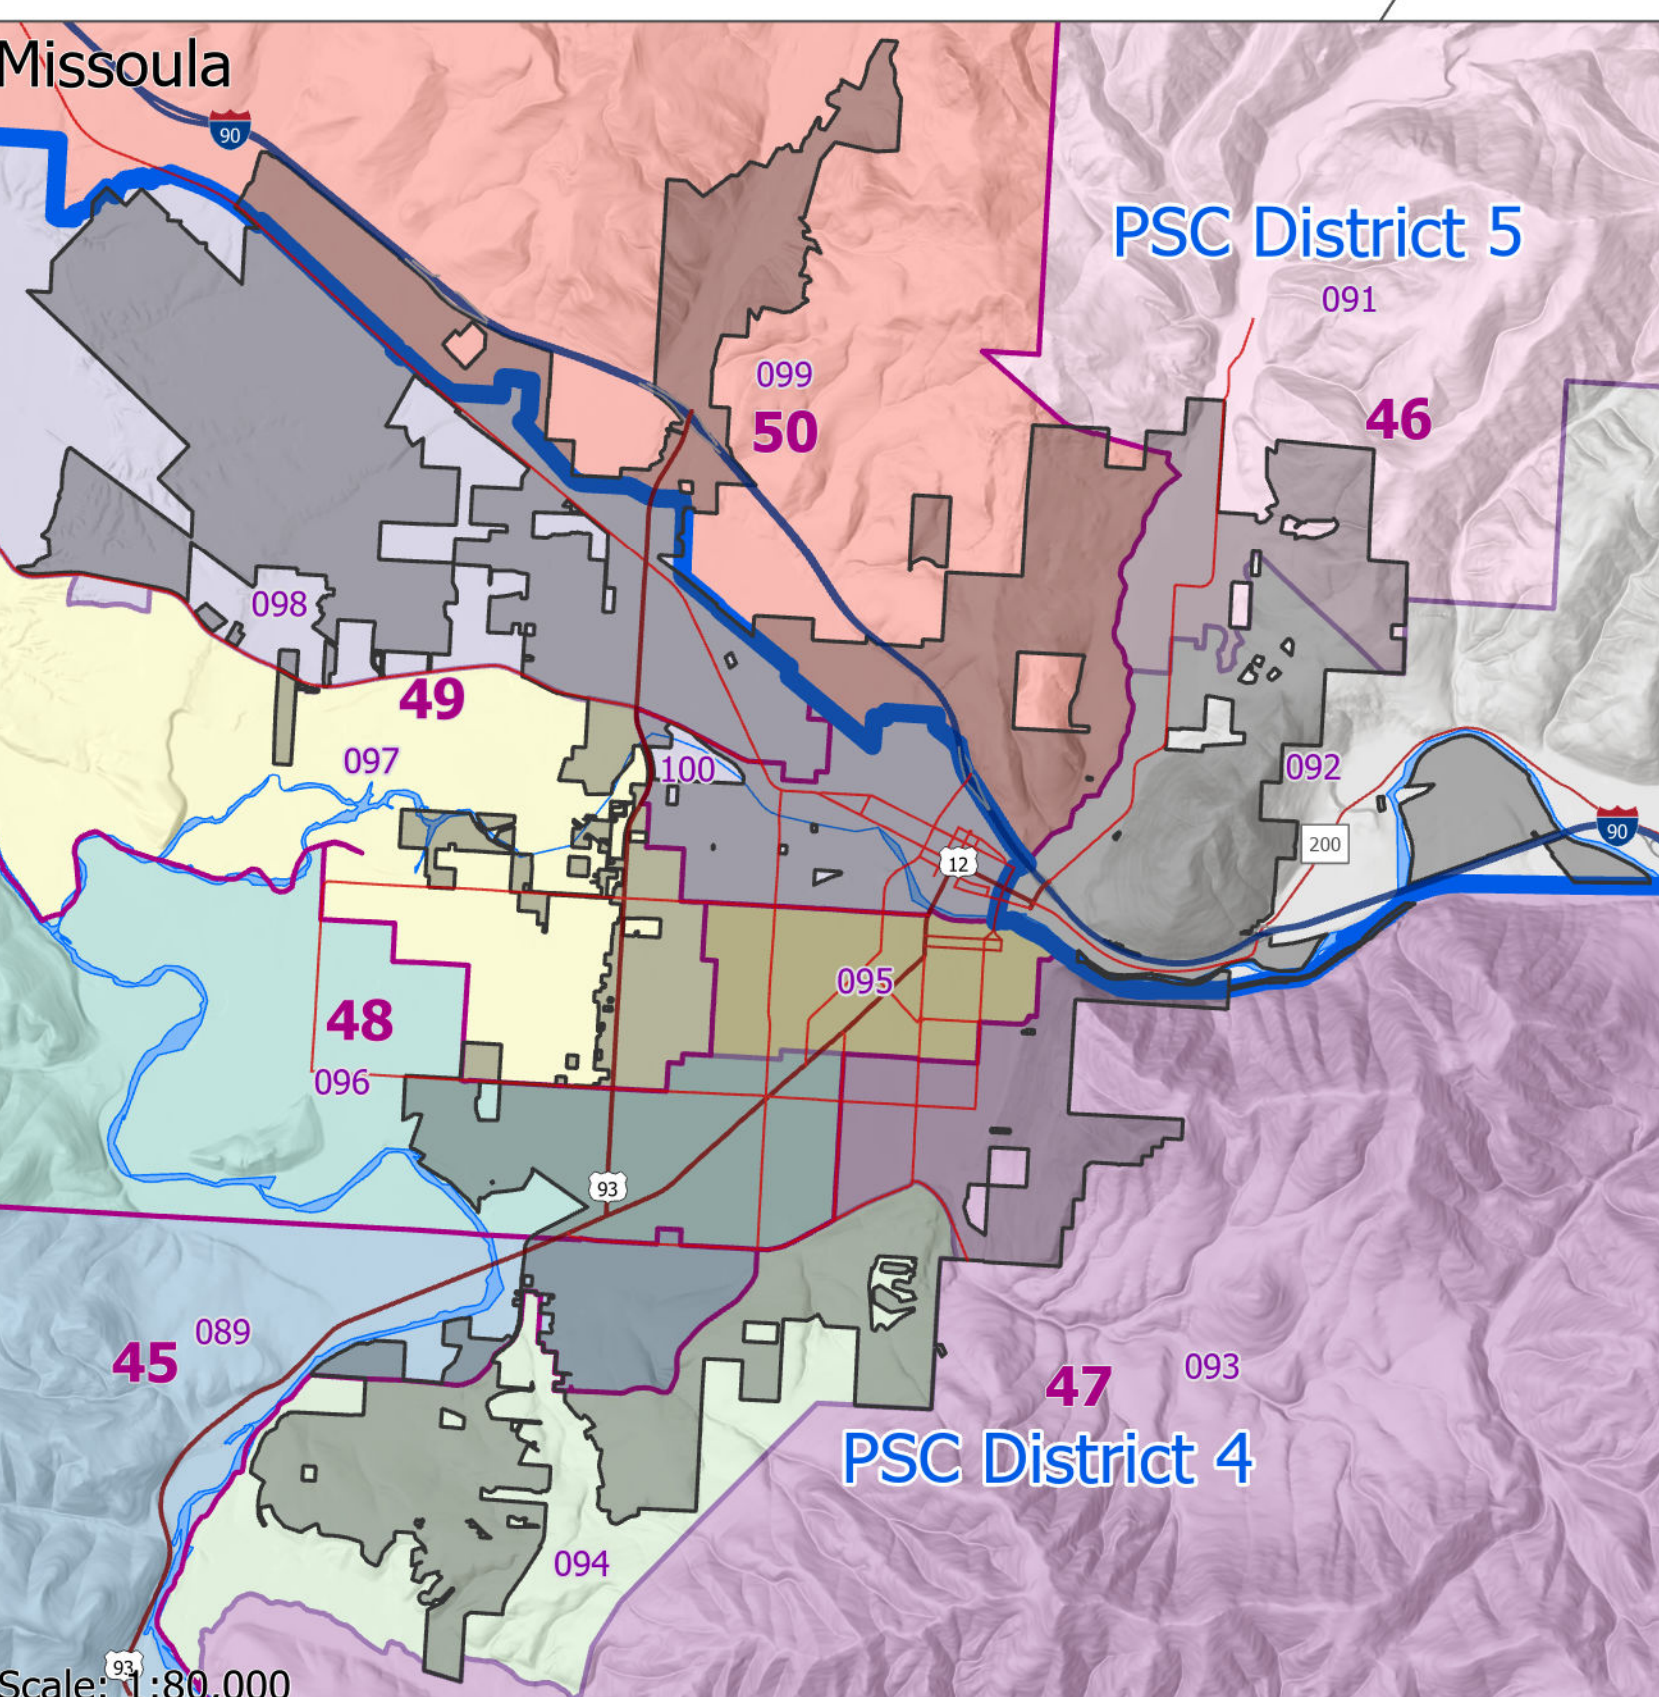

Montana Legislative Districts (2024 - 2032) and Public Service Commission Districts

Montana Legislative Districts (2024-2032)
Source: Montana Districting and Apportionment Commission
Montana Legislative Services Division
<https://mtredistricting.gov/>
Date Adopted: February 23, 2023