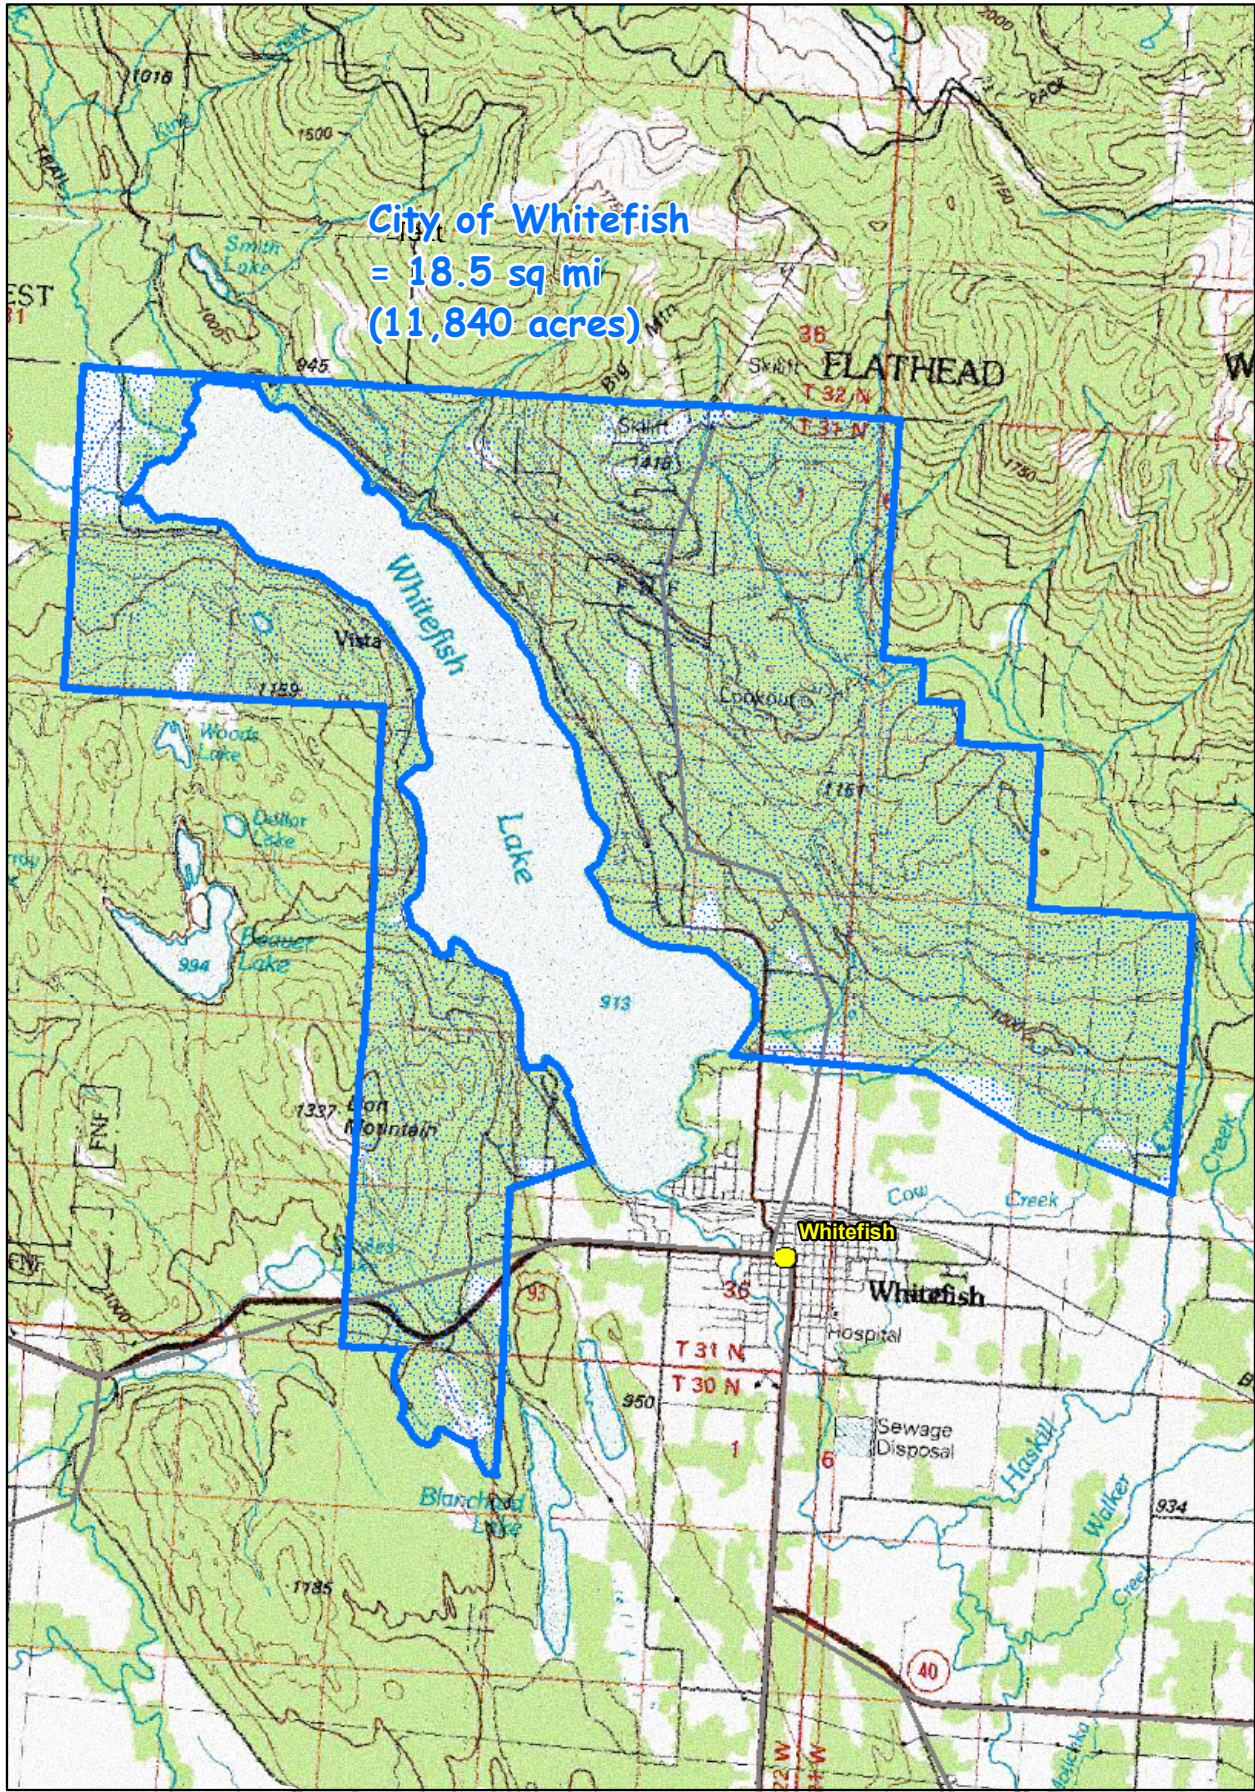

# City of Whitefish - TASK AREA 3, Coverage Area

City of Whitefish  
= 18.5 sq mi  
(11,840 acres)

Legend	
	Town
	Proposed Acquisition Boundary