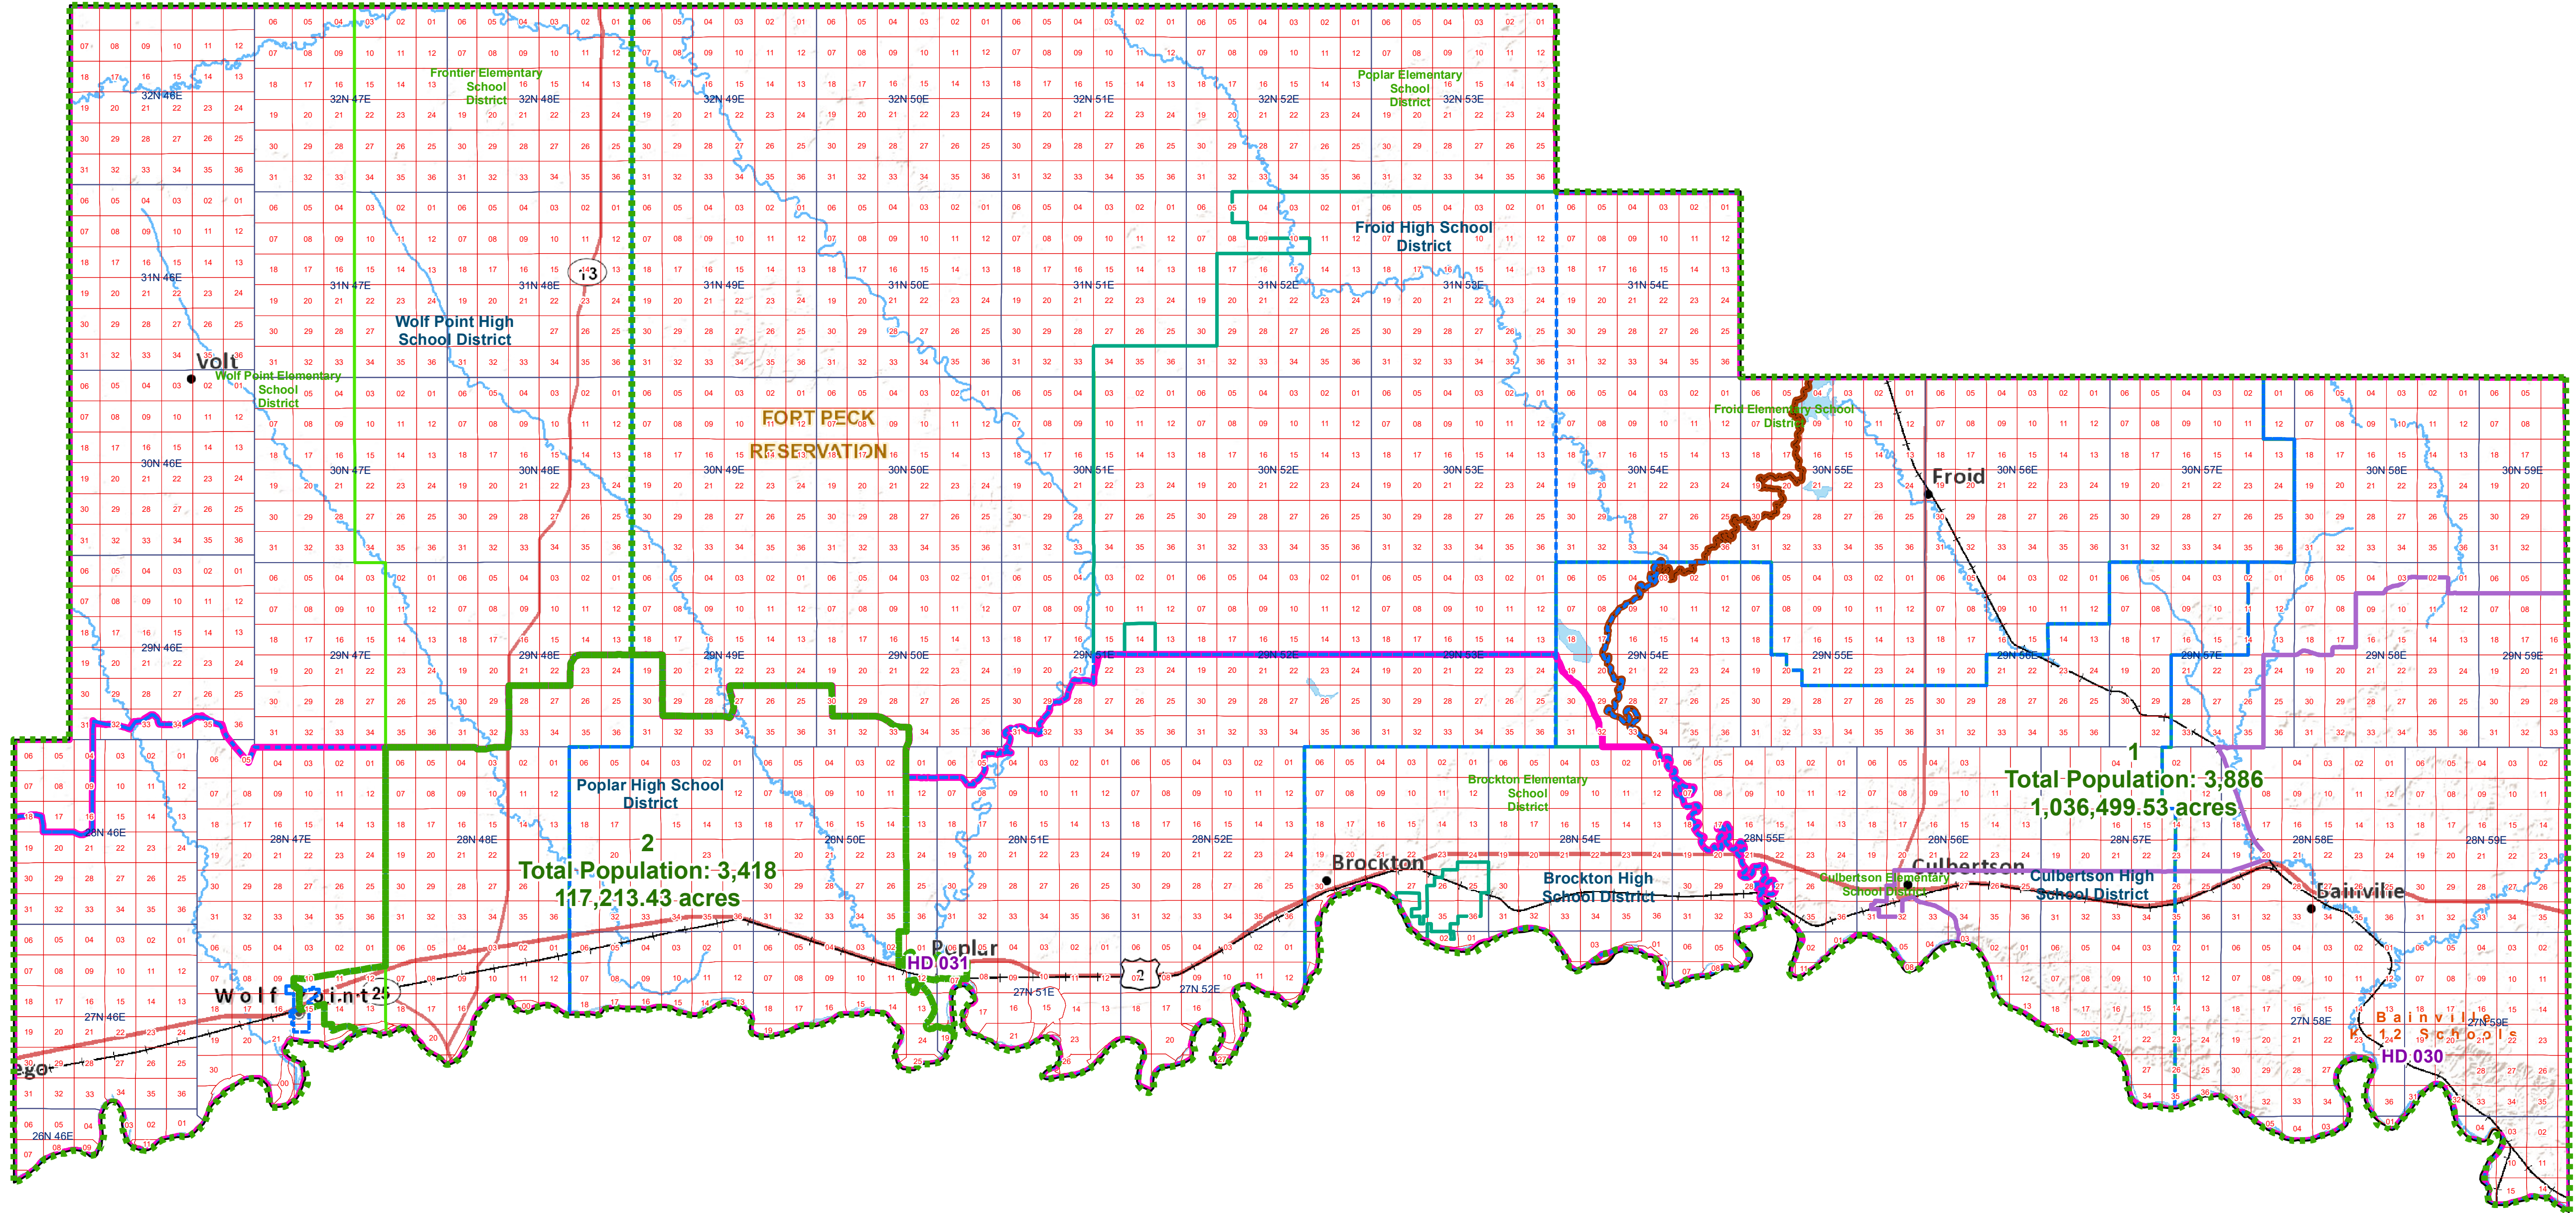

# Roosevelt County County Commissioner Districts

- County Commissioner Districts
- Voting Precincts
- Senate
- House
- Tribal Nations Reservations
- Secondary School Districts
- Elementary School Districts
- Unified (K-12) School Districts
- Township Boundary
- Sections

Voting Precincts  
 Montana State Library  
 Created on 3/14/2023  
 Meghan Burns | GeoEnabledElections@mt.gov  
<https://geoenabled-elections-montana.hub.arcgis.com/>