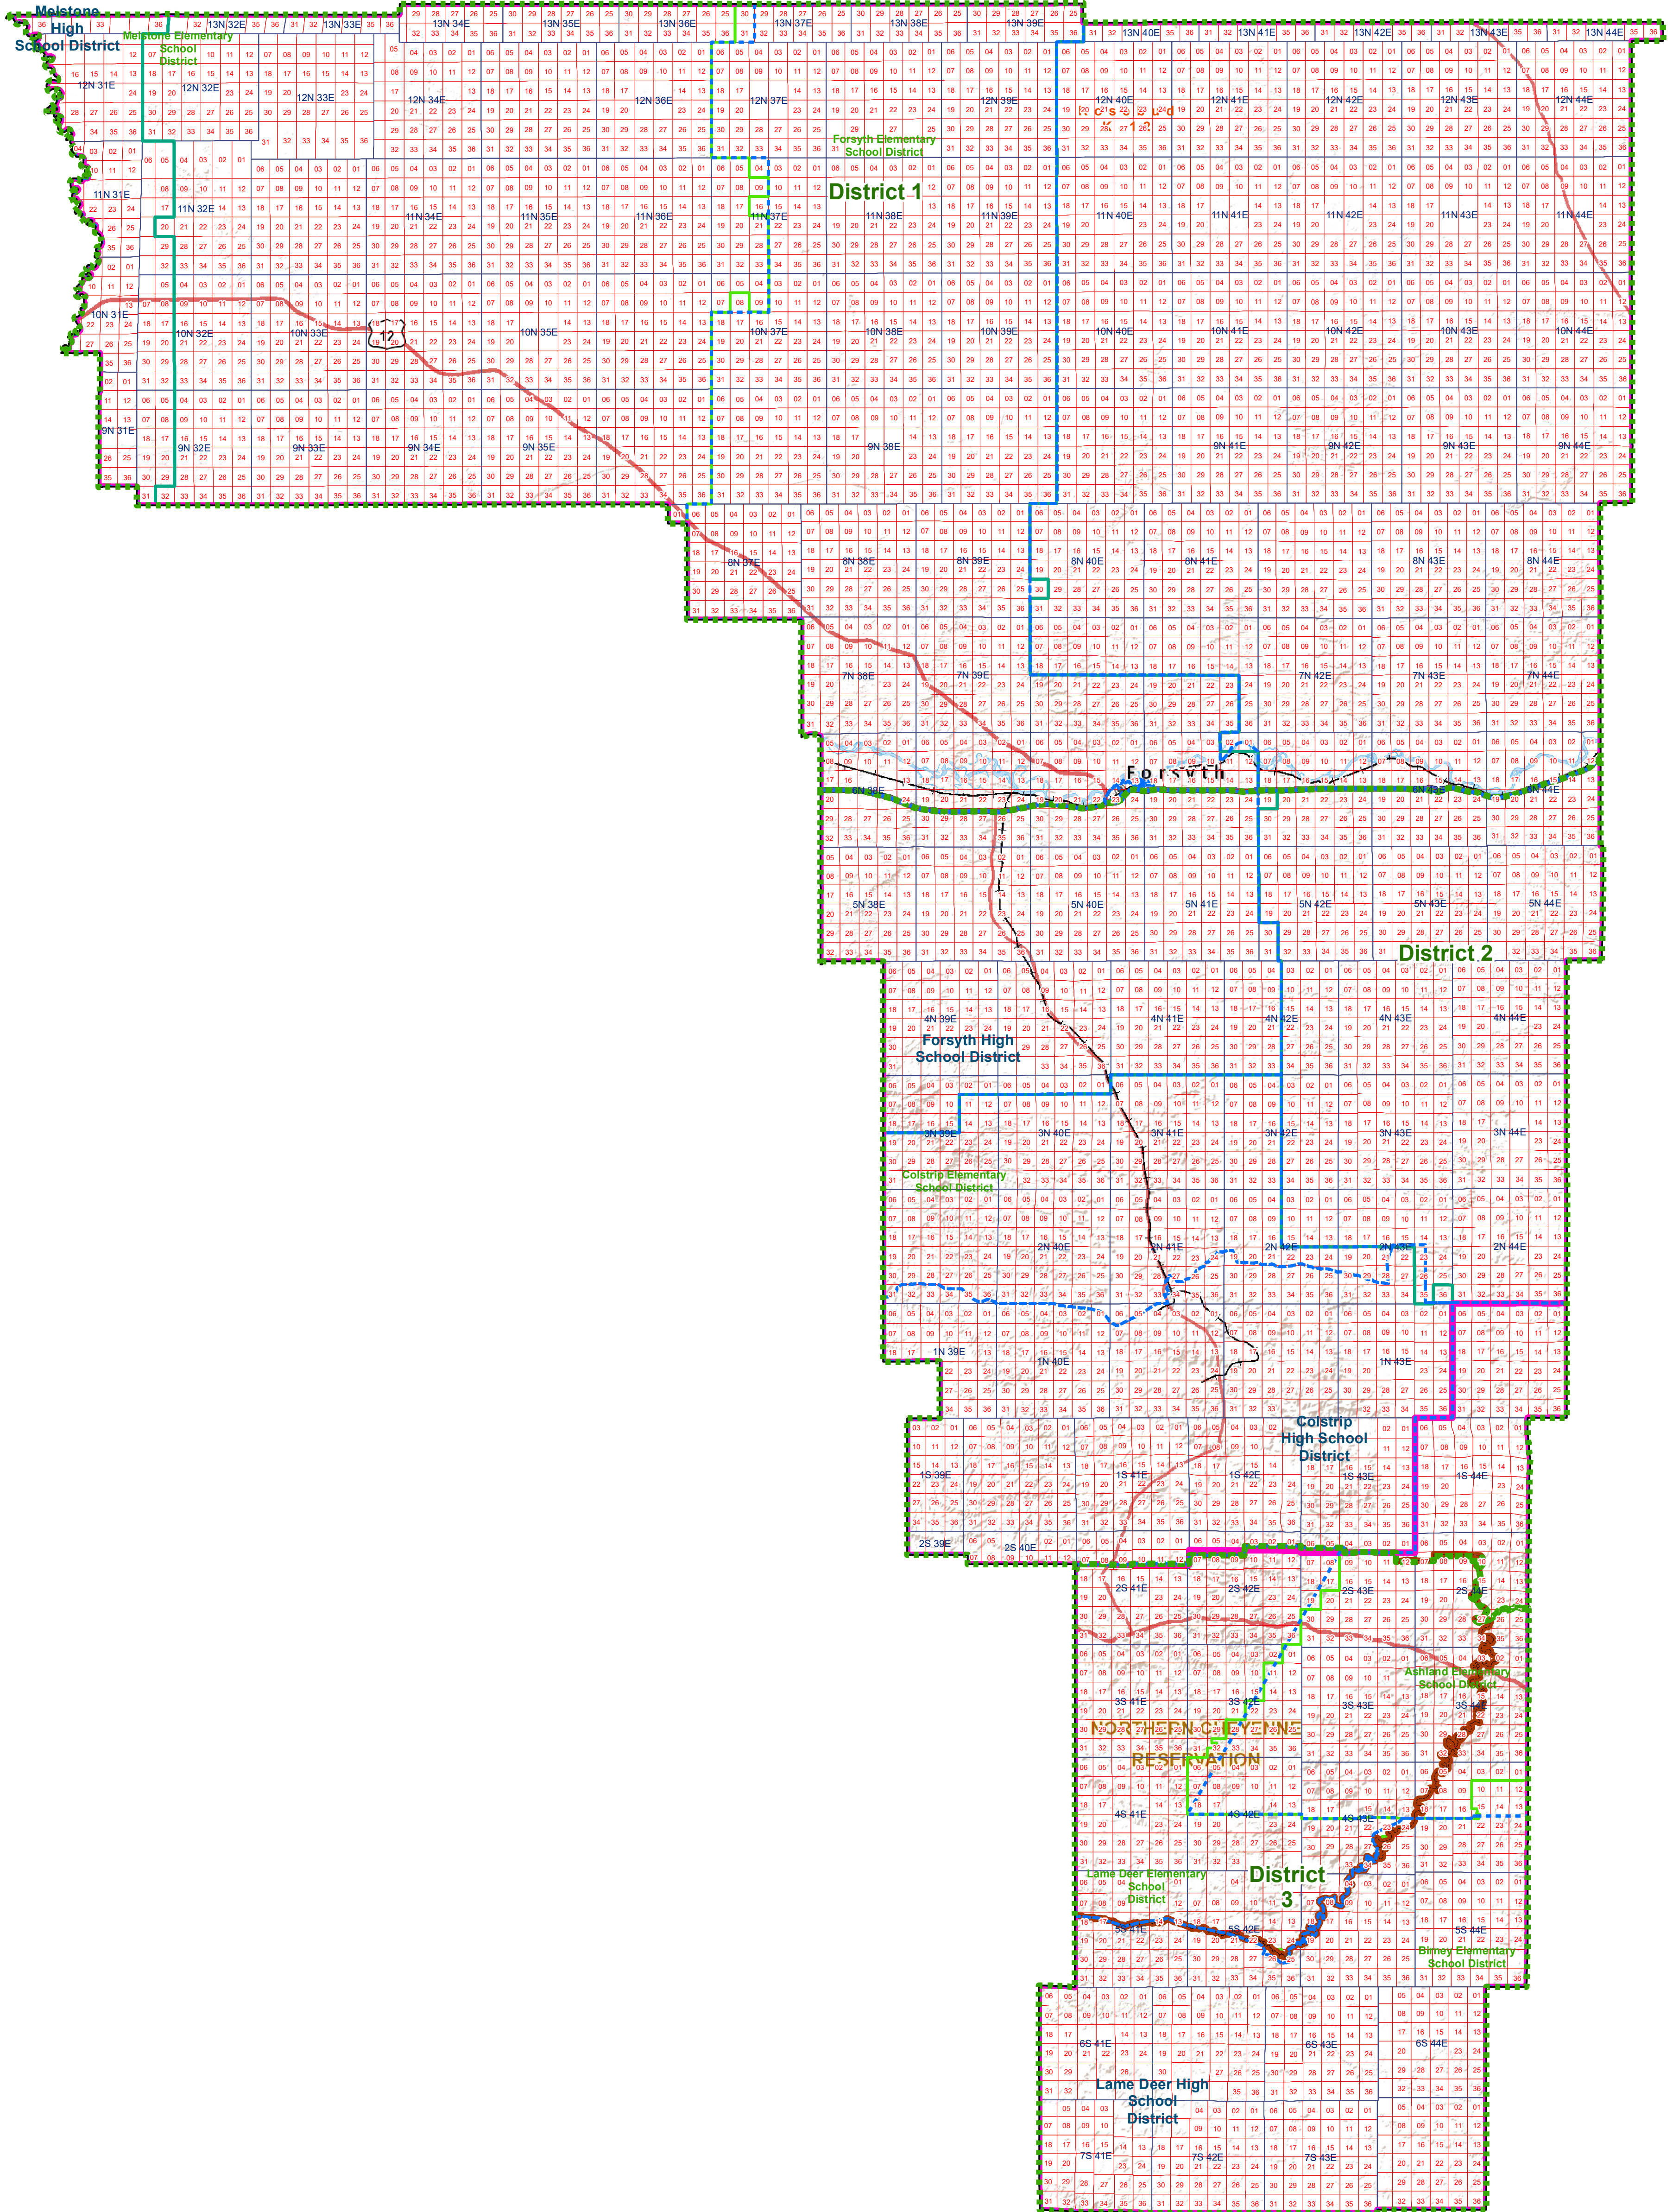

Rosebud County County Commissioner Districts

- County Commissioner Districts
- Tribal Nations Reservations
- Secondary School Districts
- Township Boundary
- Voting Precincts
- Senate
- Elementary School Districts
- Sections
- House
- Unified (K-12) School Districts

Voting Precincts
 Montana State Library
 Created on 3/17/2023
 Meghan Burns | GeoEnabledElections@mt.gov
<https://geoenabled-elections-montana.hub.arcgis.com/>