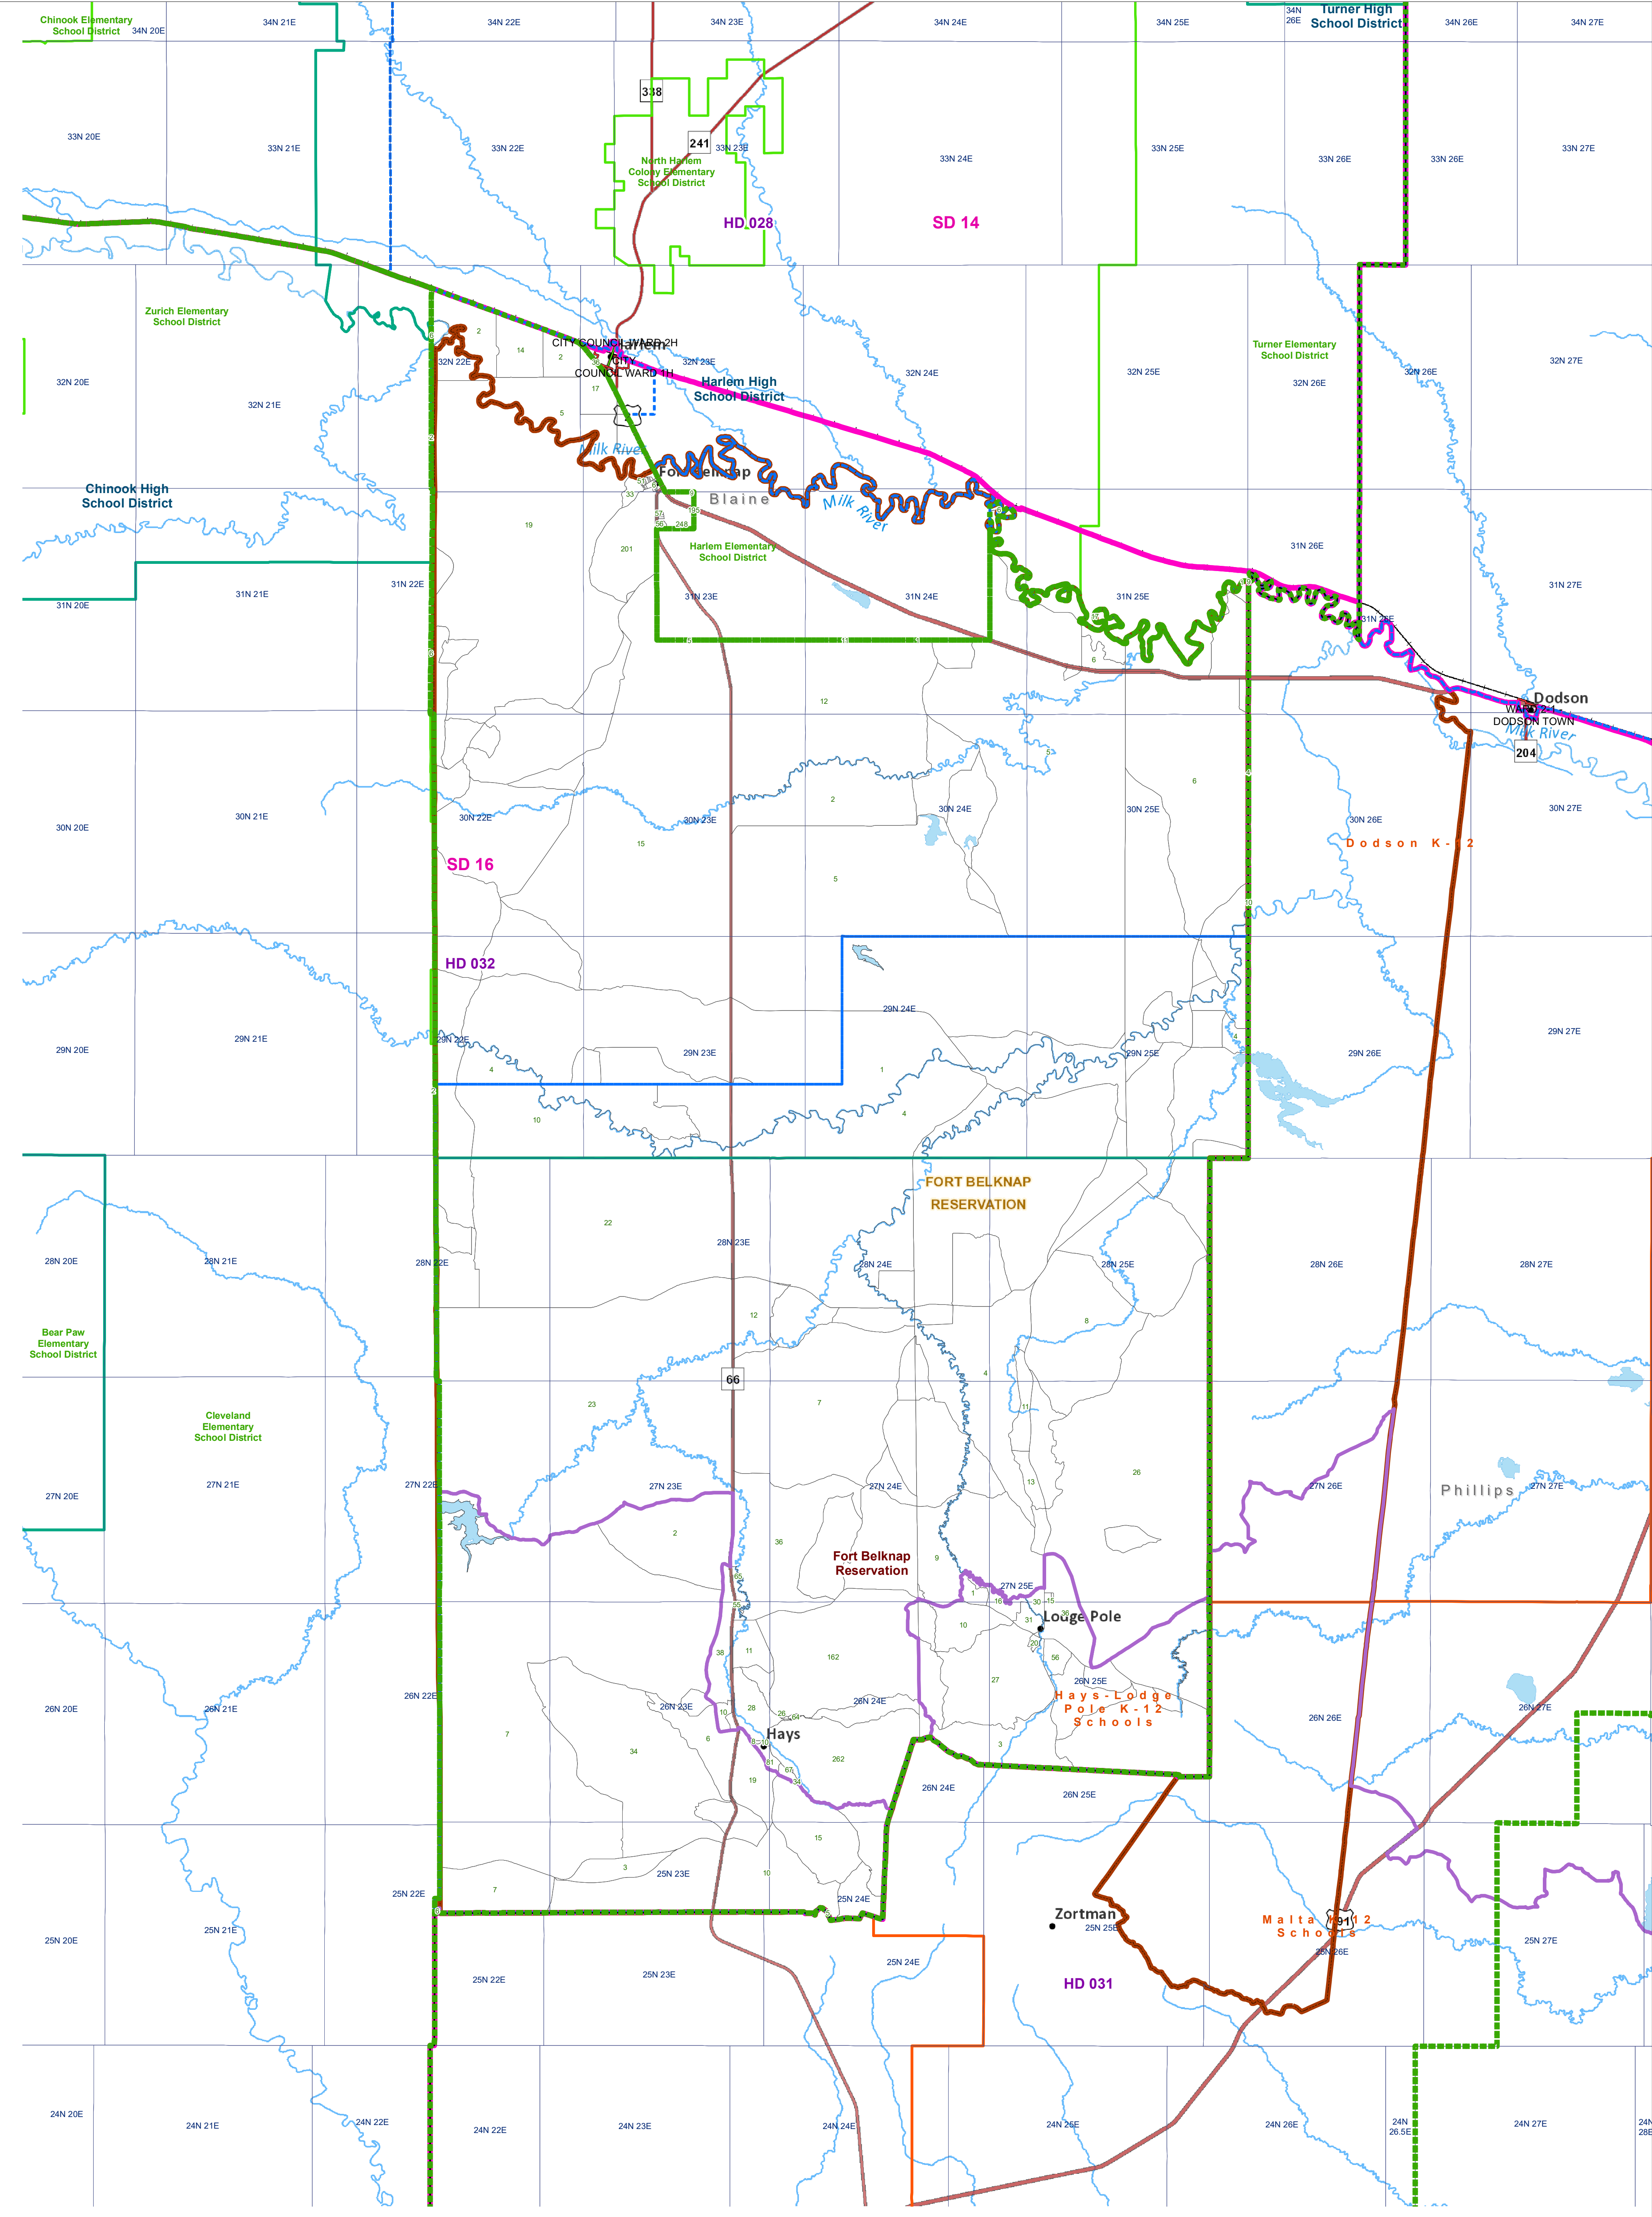

Blaine - COMMISSIONER DISTRICT #1

County Commissioner Districts with 2020 Census Blocks

Total Population: 2,763

- County Commissioner Districts
- Voting Precincts
- Secondary School Districts
- Incorporated Cities and Towns
- Township Boundary
- Senate
- Elementary School Districts
- Wards
- Tribal Nations Reservations
- House
- Unified (K-12) School Districts
- 2020 Census Blocks with Total Population Labeled

Voting Precincts
 Montana State Library
 Created on 3/9/2023
 Meghan Burns | GeoEnabledElections@mt.gov
<https://geoenabled-elections-montana.hub.arcgis.com/>