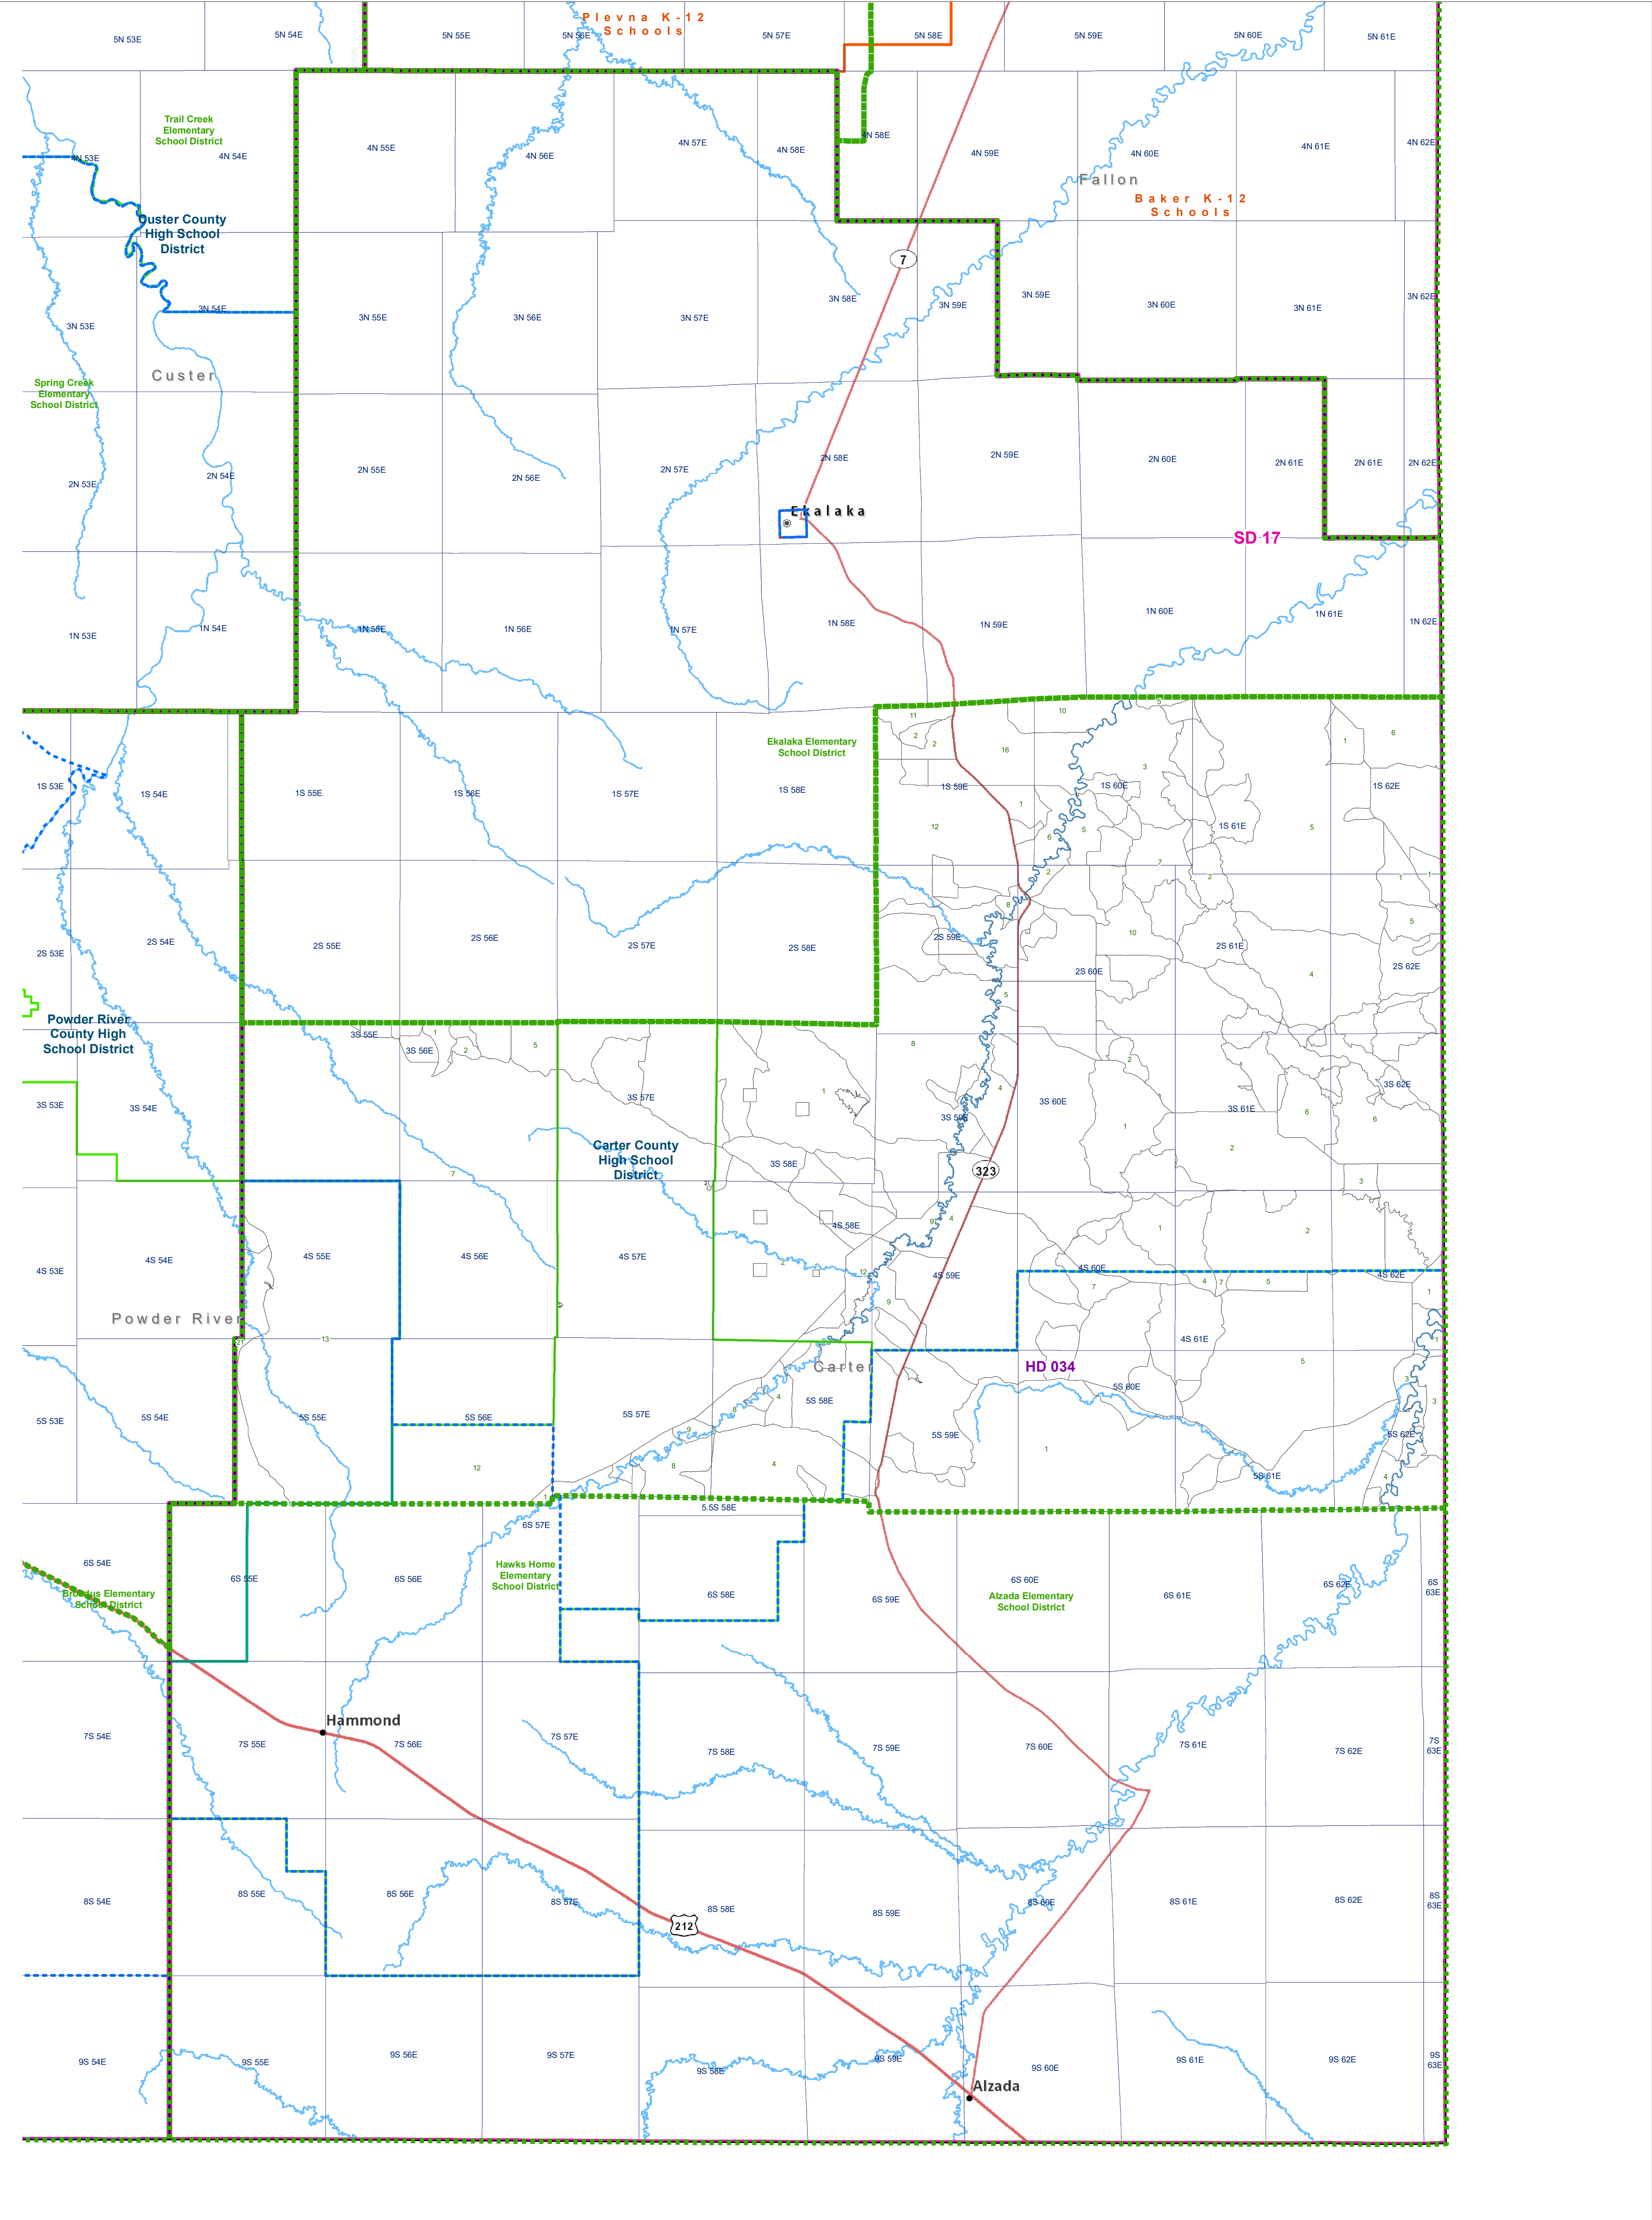

Carter - District 1

County Commissioner Districts with 2020 Census Blocks

Total Population: 256

- County Commissioner Districts
- Voting Precincts
- Secondary School Districts
- Incorporated Cities and Towns
- Township Boundary
- Senate
- Elementary School Districts
- Wards
- Tribal Nations Reservations
- House
- Unified (K-12) School Districts
- 2020 Census Blocks with Total Population Labeled

Voting Precincts
 Montana State Library
 Created on 3/9/2023
 Meghan Burns | GeoEnabledElections@mt.gov
<https://geoenabled-elections-montana.hub.arcgis.com/>