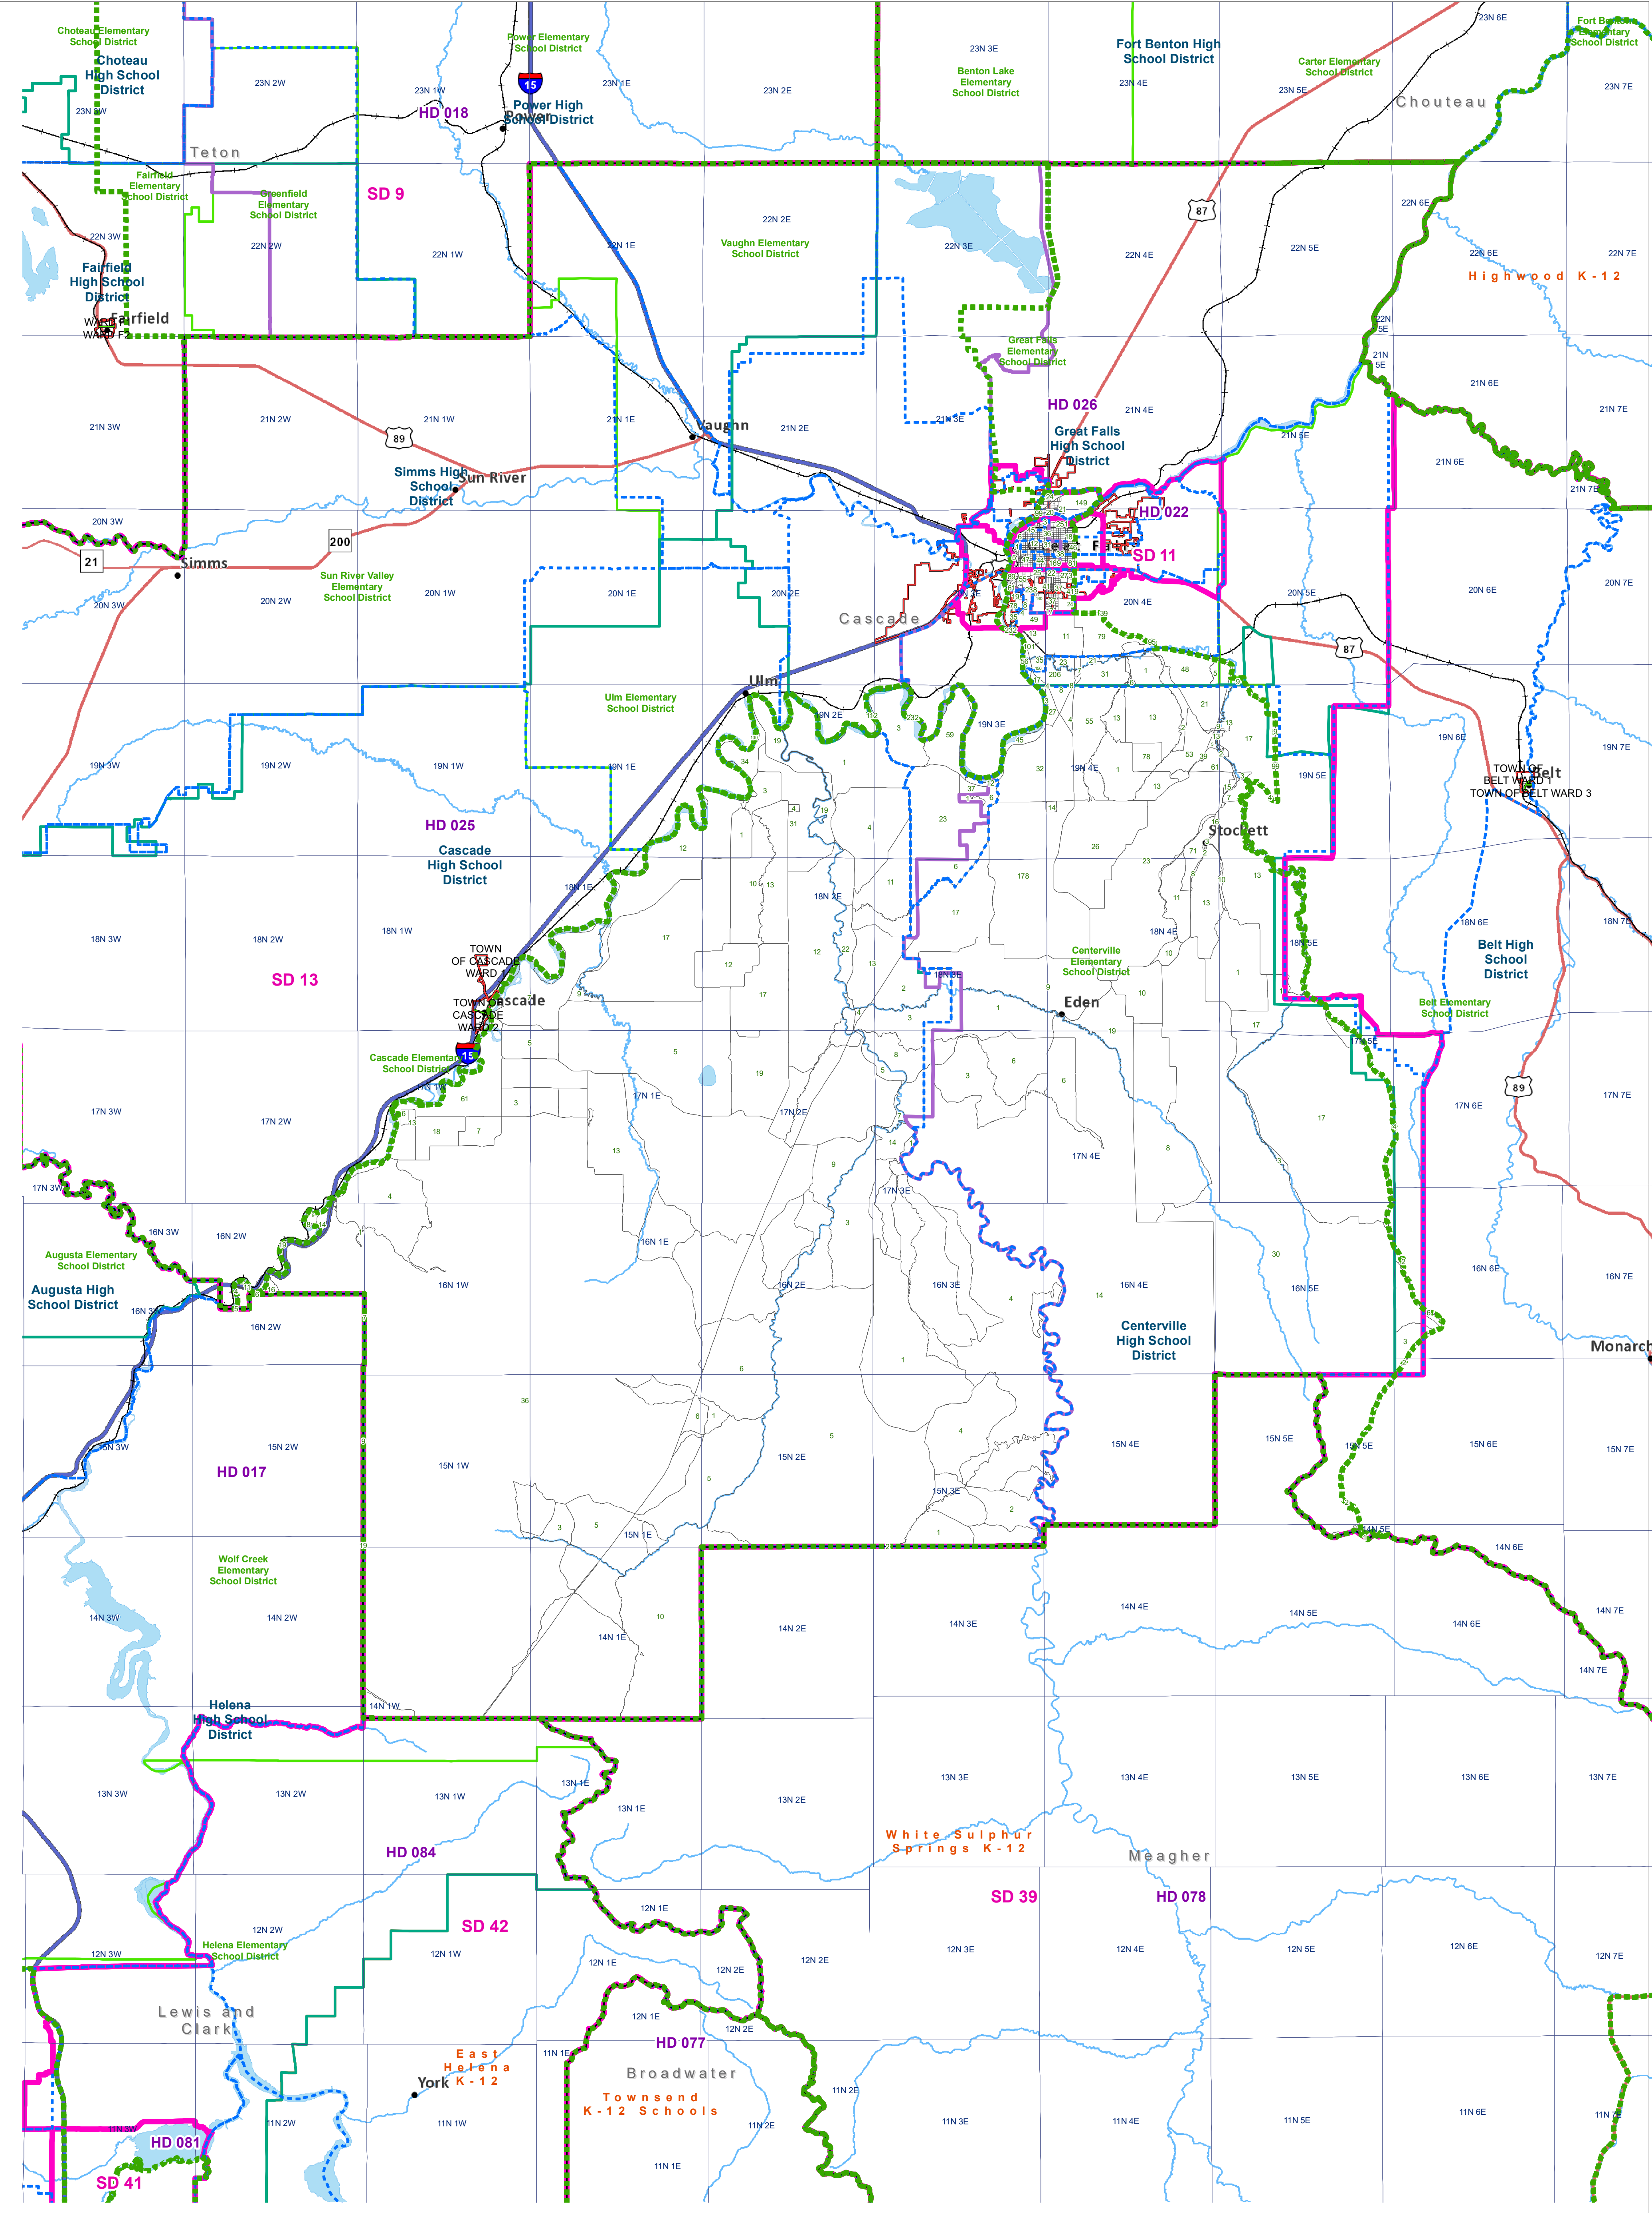

# Cascade - COMM DIST 3

## County Commissioner Districts with 2020 Census Blocks

Total Population: 27,410

- County Commissioner Districts
- Voting Precincts
- Secondary School Districts
- Incorporated Cities and Towns
- Township Boundary
- Senate
- Elementary School Districts
- Wards
- Tribal Nations Reservations
- House
- Unified (K-12) School Districts
- 2020 Census Blocks with Total Population Labeled