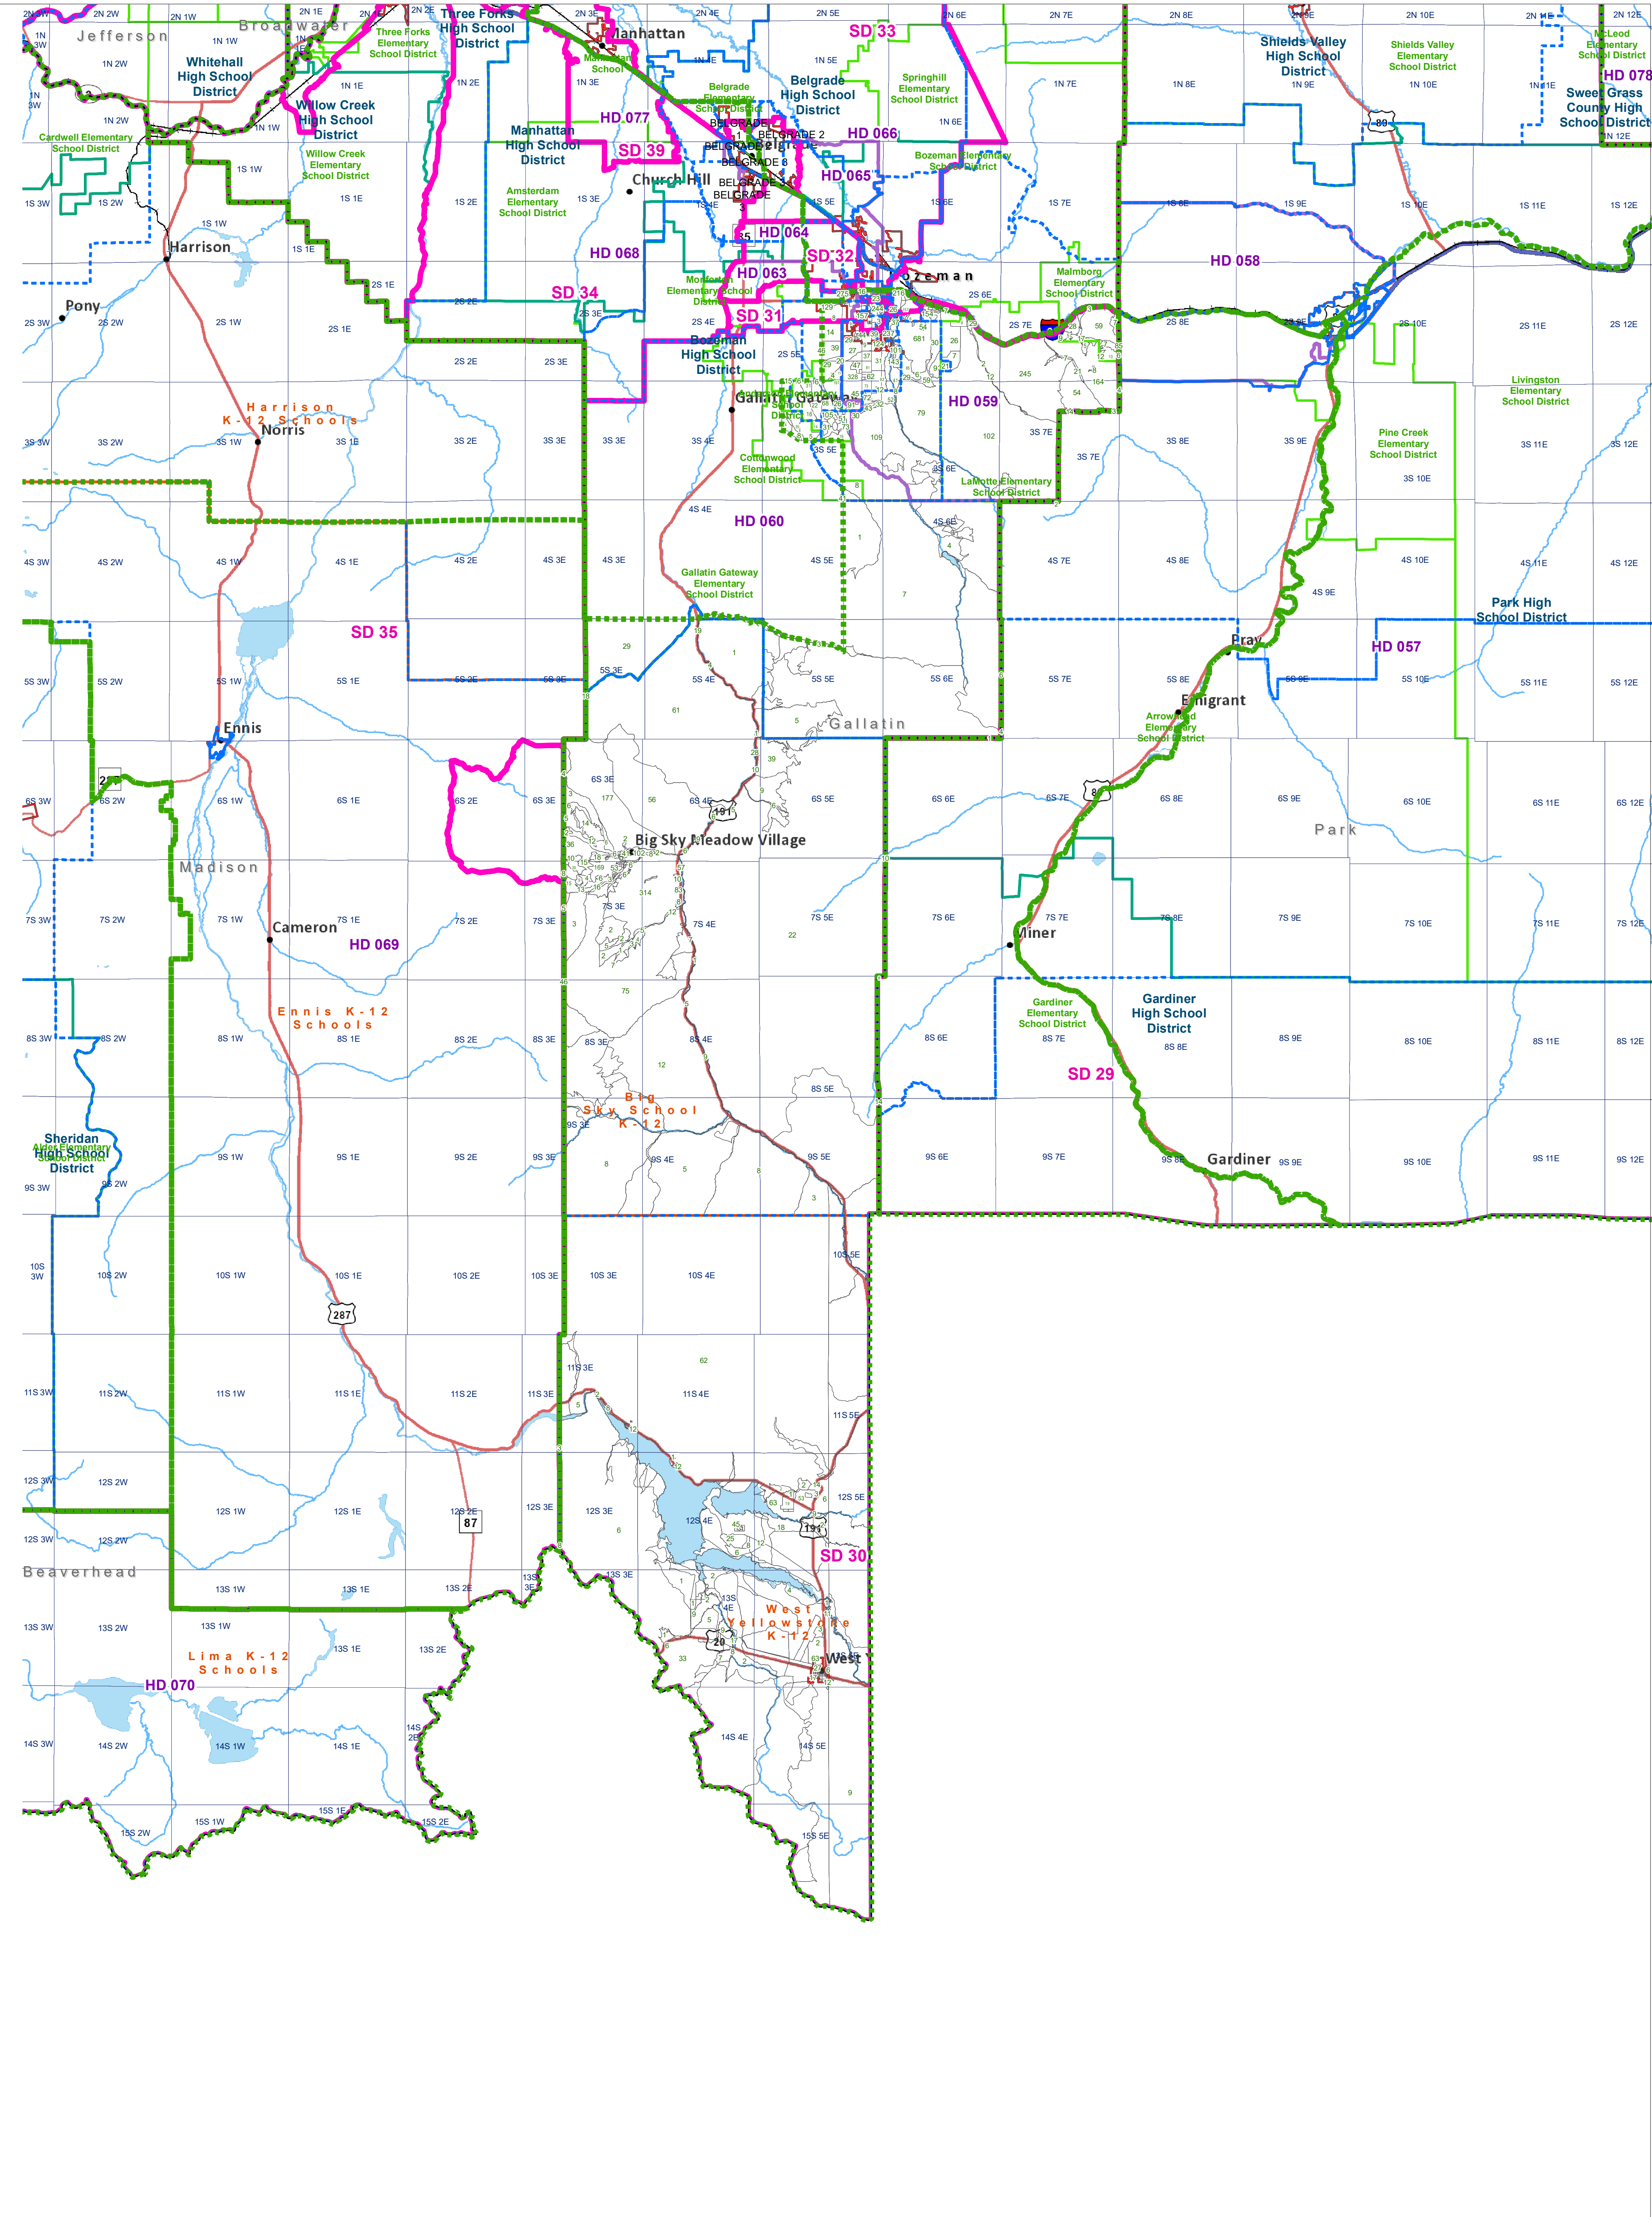

Gallatin - 1

County Commissioner Districts with 2020 Census Blocks

Total Population: 37,348

- County Commissioner Districts
- Voting Precincts
- Secondary School Districts
- Incorporated Cities and Towns
- Township Boundary
- Senate
- Elementary School Districts
- Wards
- Tribal Nations Reservations
- House
- Unified (K-12) School Districts
- 2020 Census Blocks with Total Population Labeled

Voting Precincts
 Montana State Library
 Created on 3/9/2023
 Meghan Burns | GeoEnabledElections@mt.gov
<https://geoenabled-elections-montana.hub.arcgis.com/>