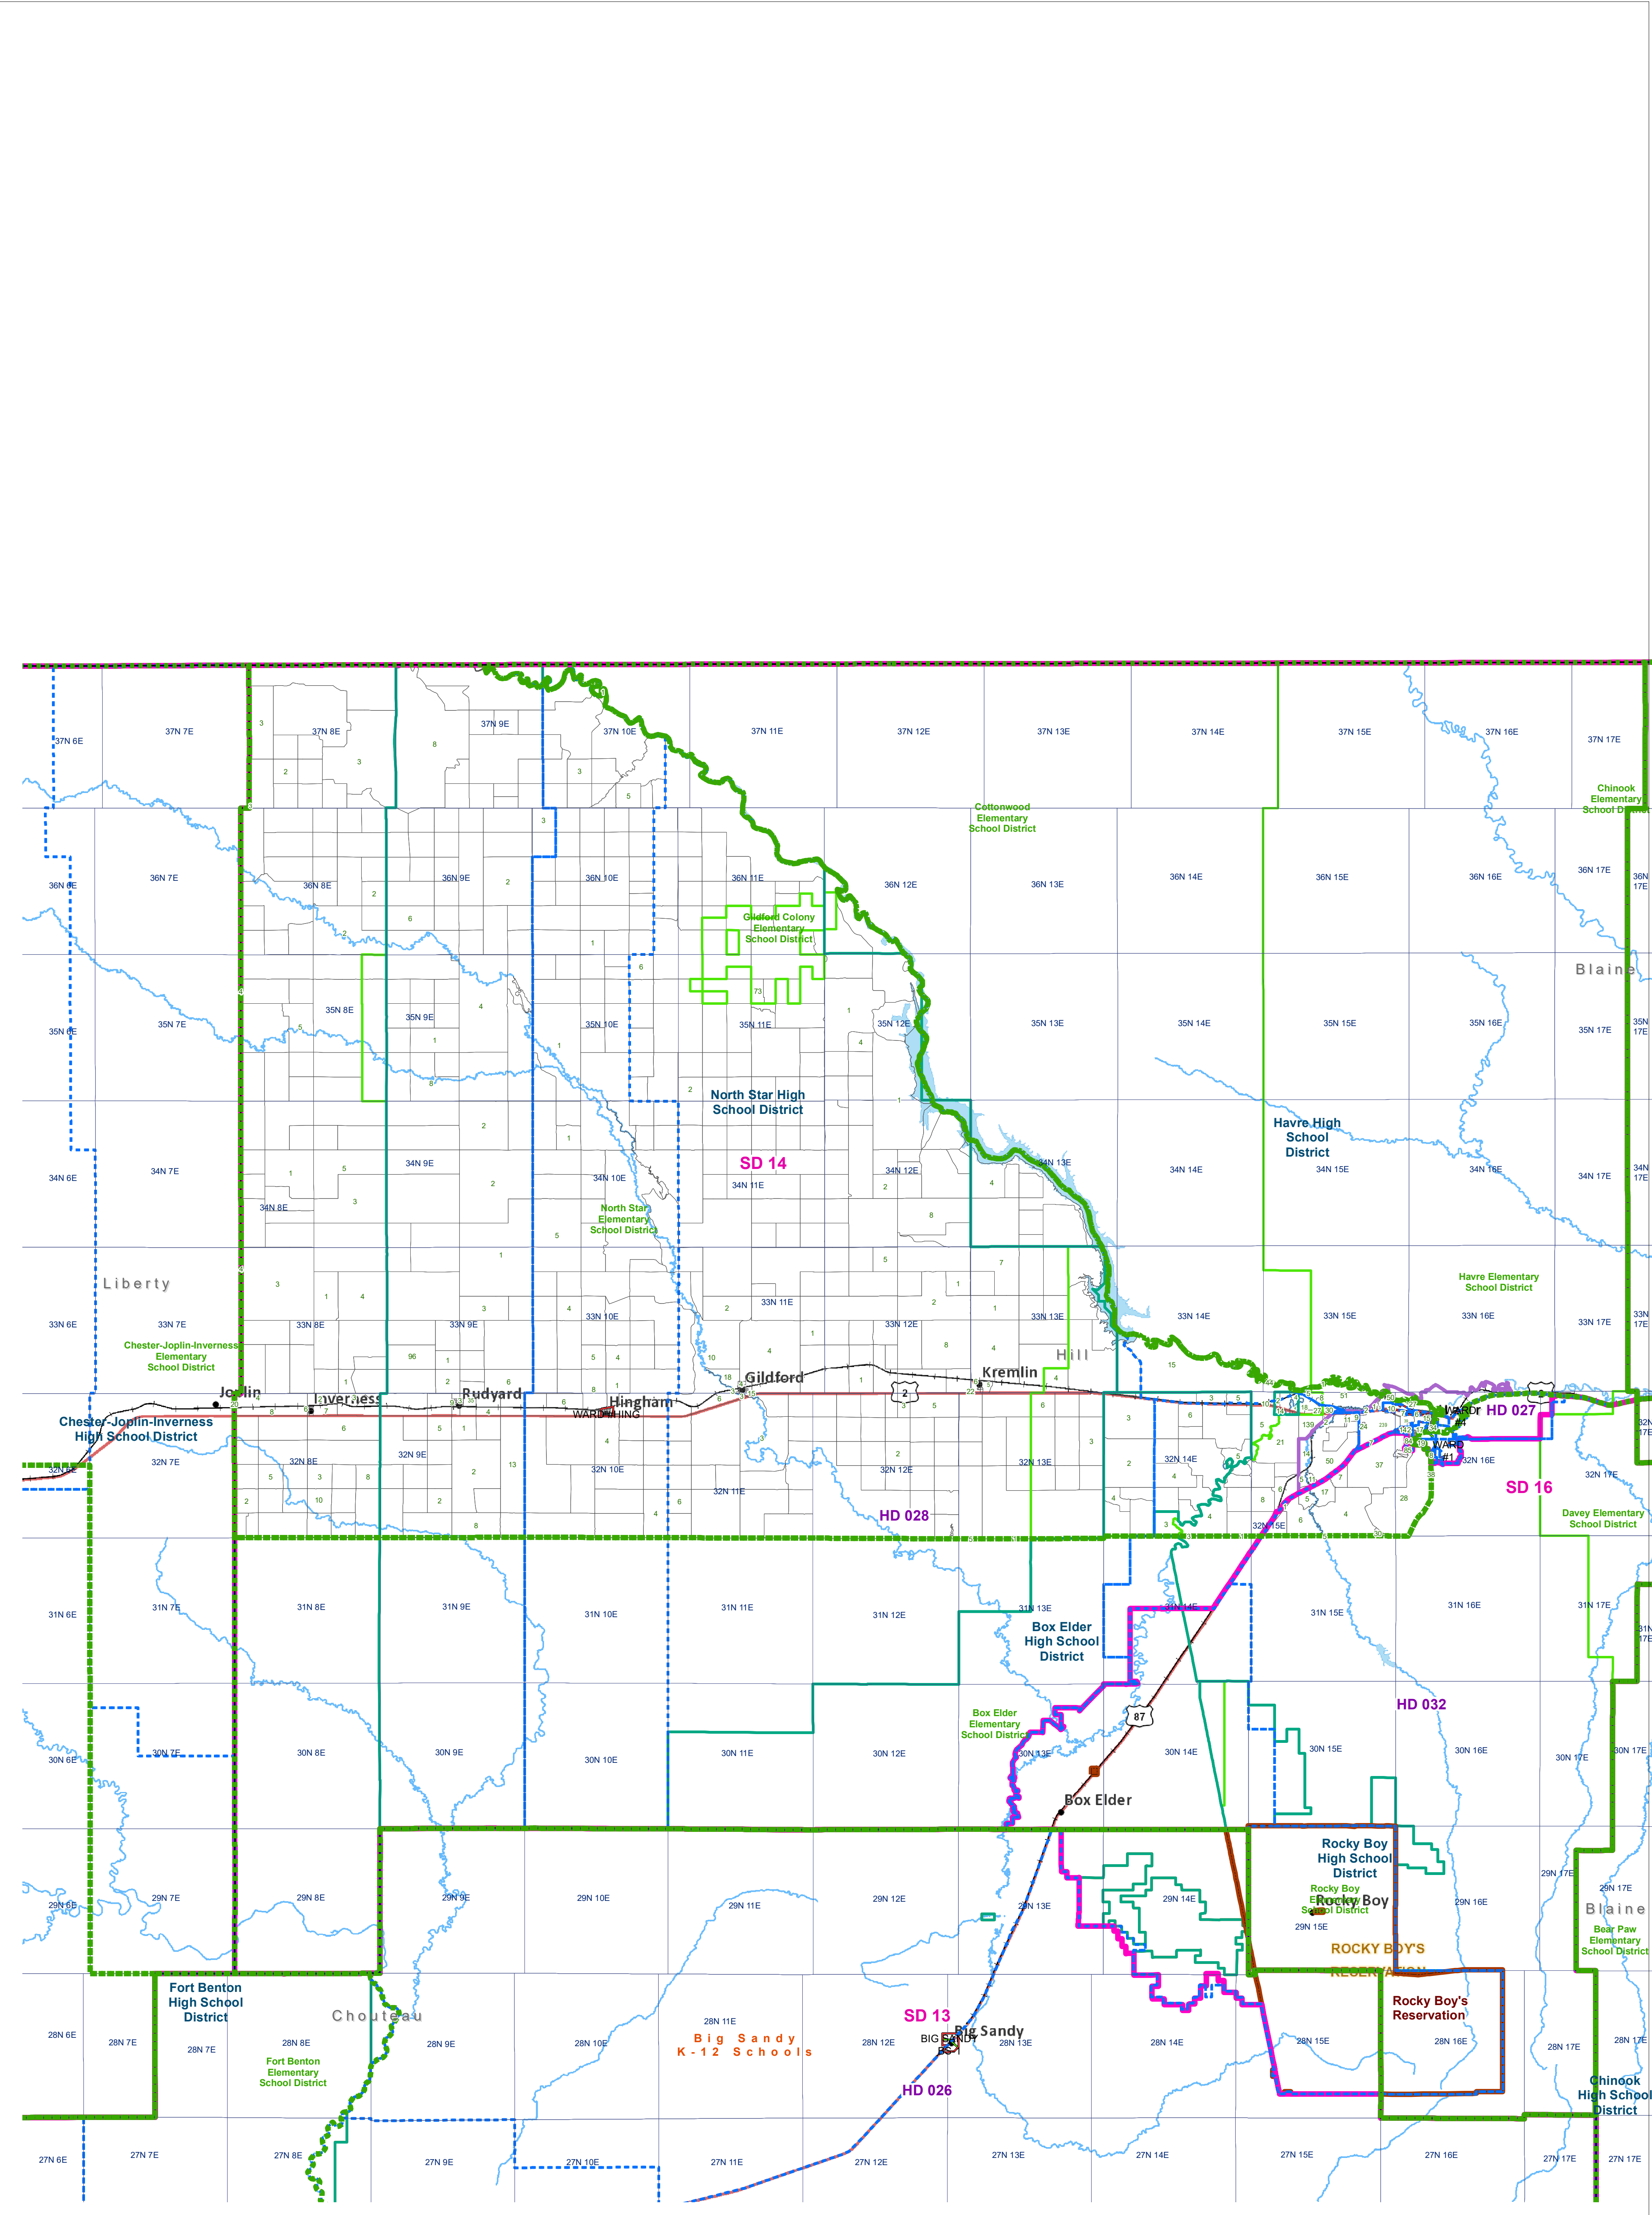

Hill - 1

County Commissioner Districts with 2020 Census Blocks

Total Population: 5,176

- County Commissioner Districts
- Voting Precincts
- Secondary School Districts
- Incorporated Cities and Towns
- Township Boundary
- Senate
- Elementary School Districts
- Wards
- Tribal Nations Reservations
- House
- Unified (K-12) School Districts
- 2020 Census Blocks with Total Population Labeled

Voting Precincts
 Montana State Library
 Created on 3/9/2023
 Meghan Burns | GeoEnabledElections@mt.gov
<https://geoenabled-elections-montana.hub.arcgis.com/>