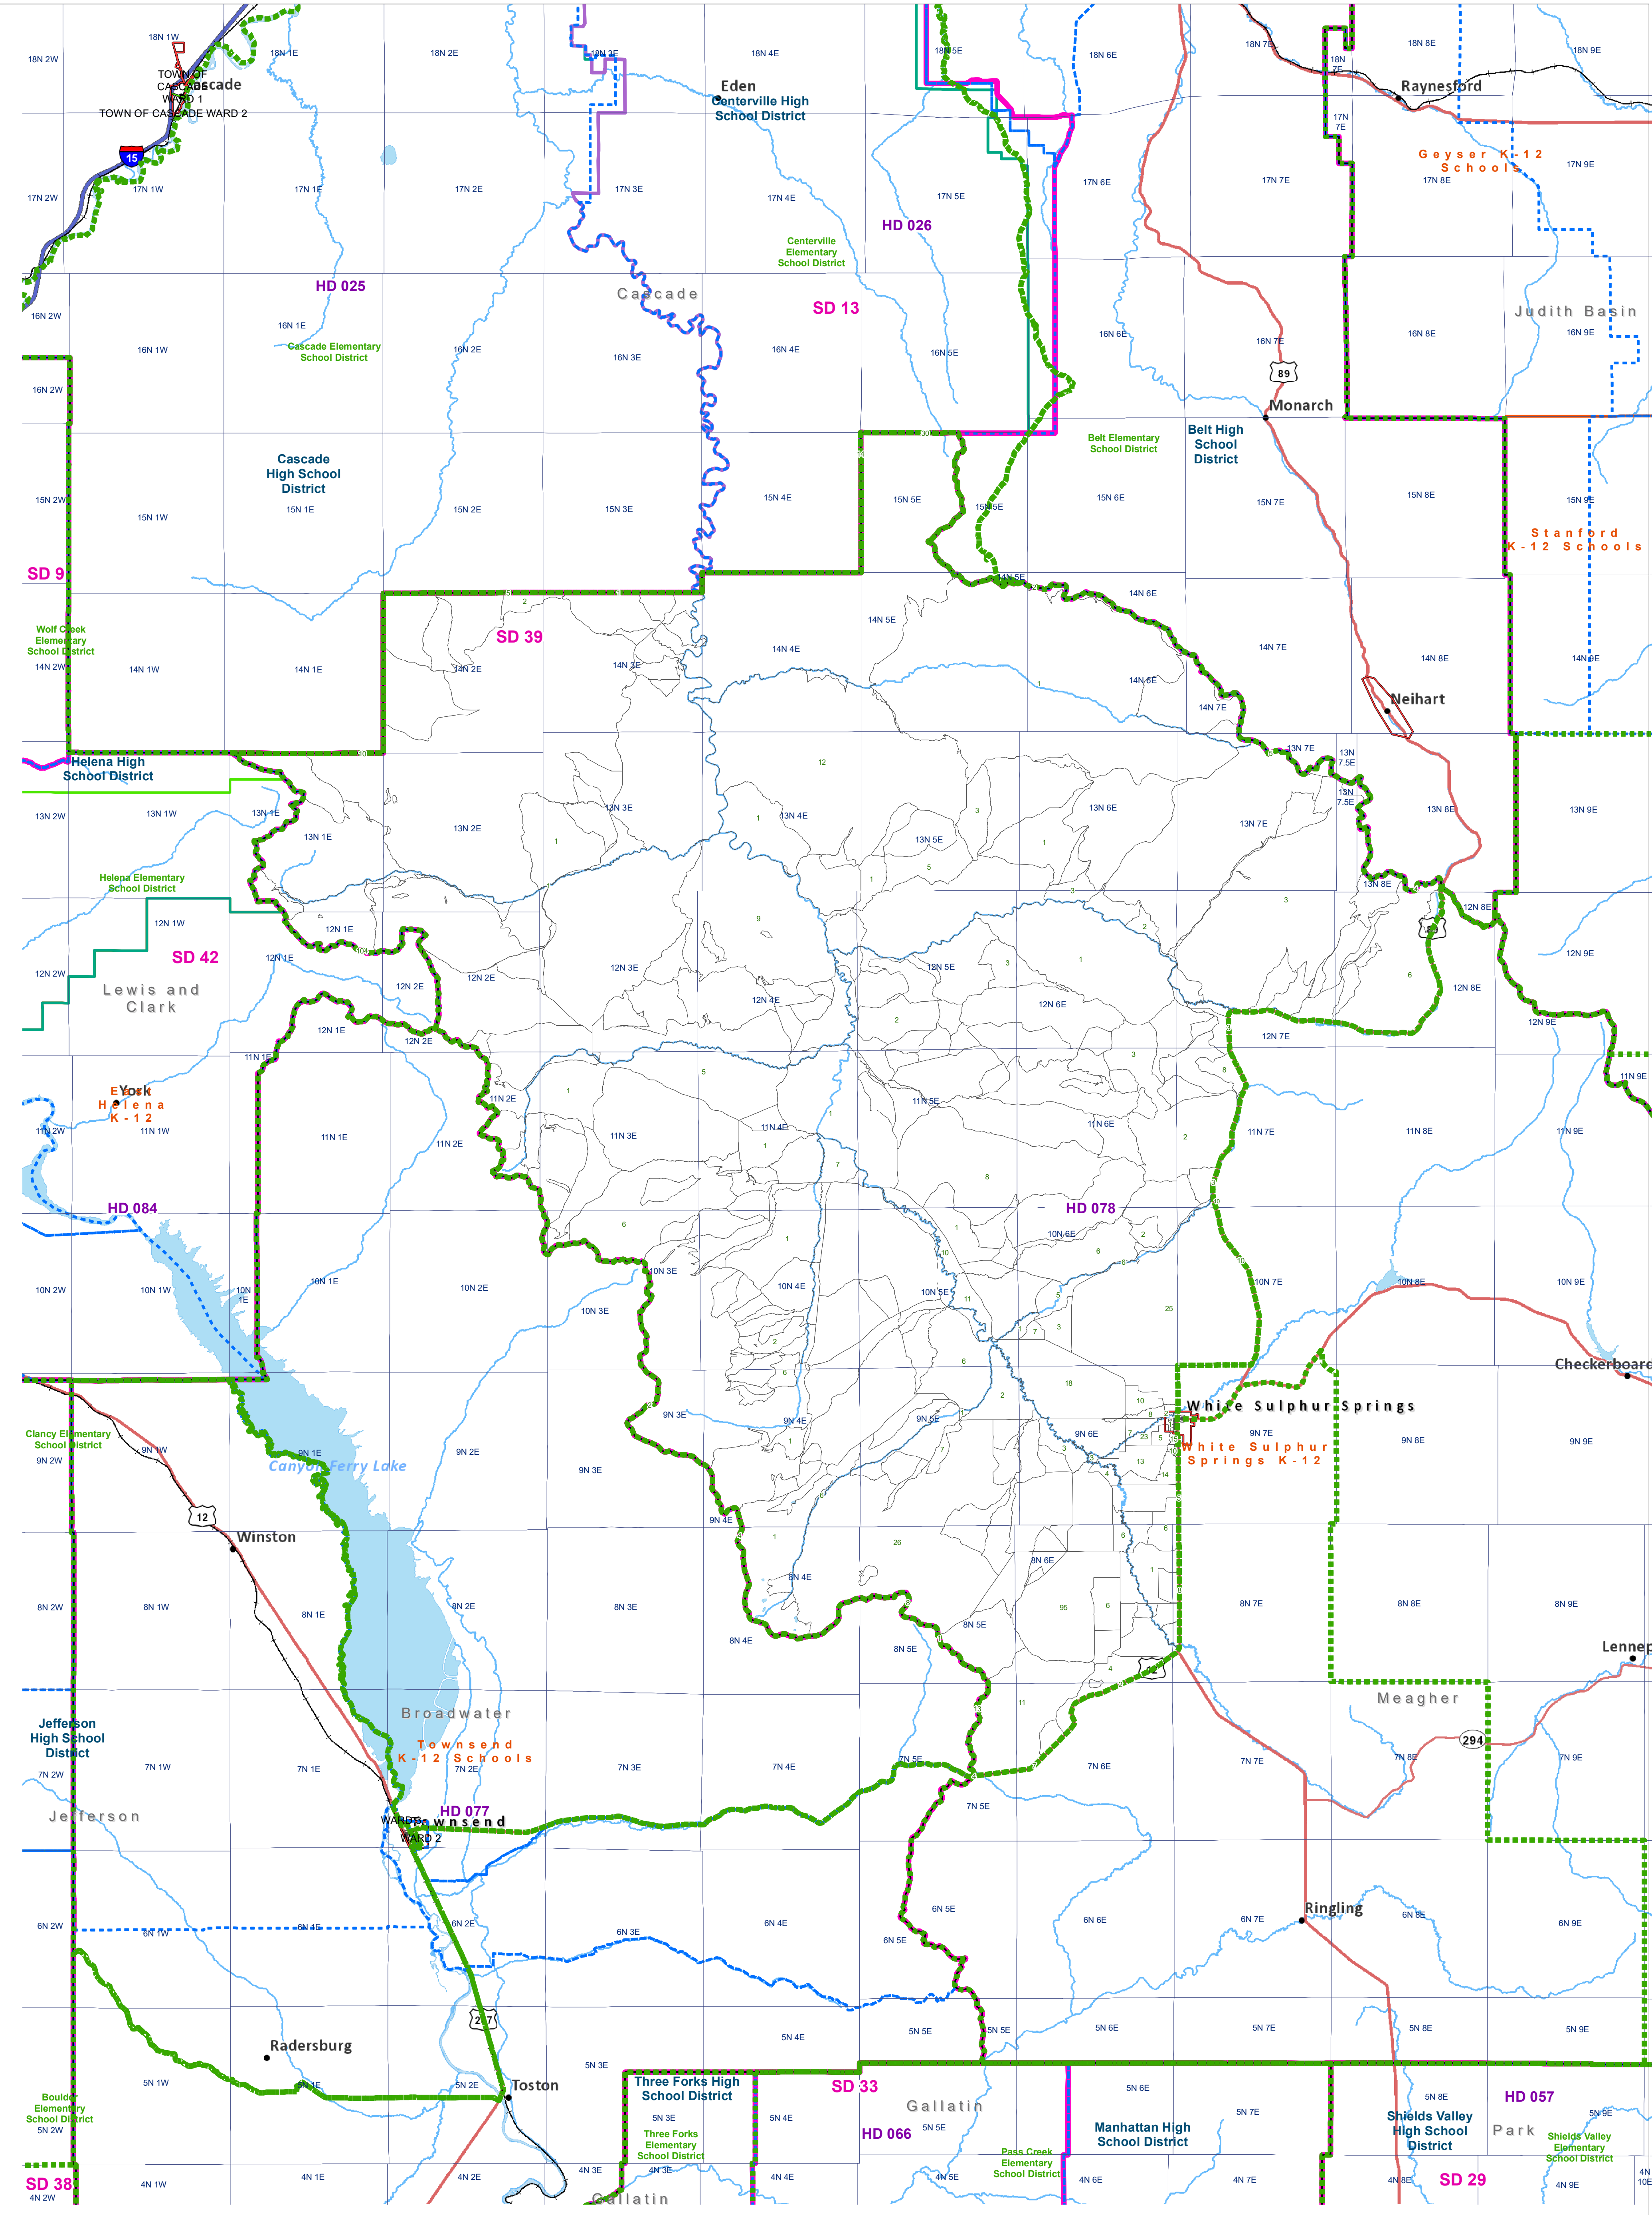

# Meagher - 1

## County Commissioner Districts with 2020 Census Blocks

Total Population: 650

- County Commissioner Districts
- Voting Precincts
- Secondary School Districts
- Incorporated Cities and Towns
- Township Boundary
- Senate
- Elementary School Districts
- Wards
- Tribal Nations Reservations
- House
- Unified (K-12) School Districts
- 2020 Census Blocks with Total Population Labeled