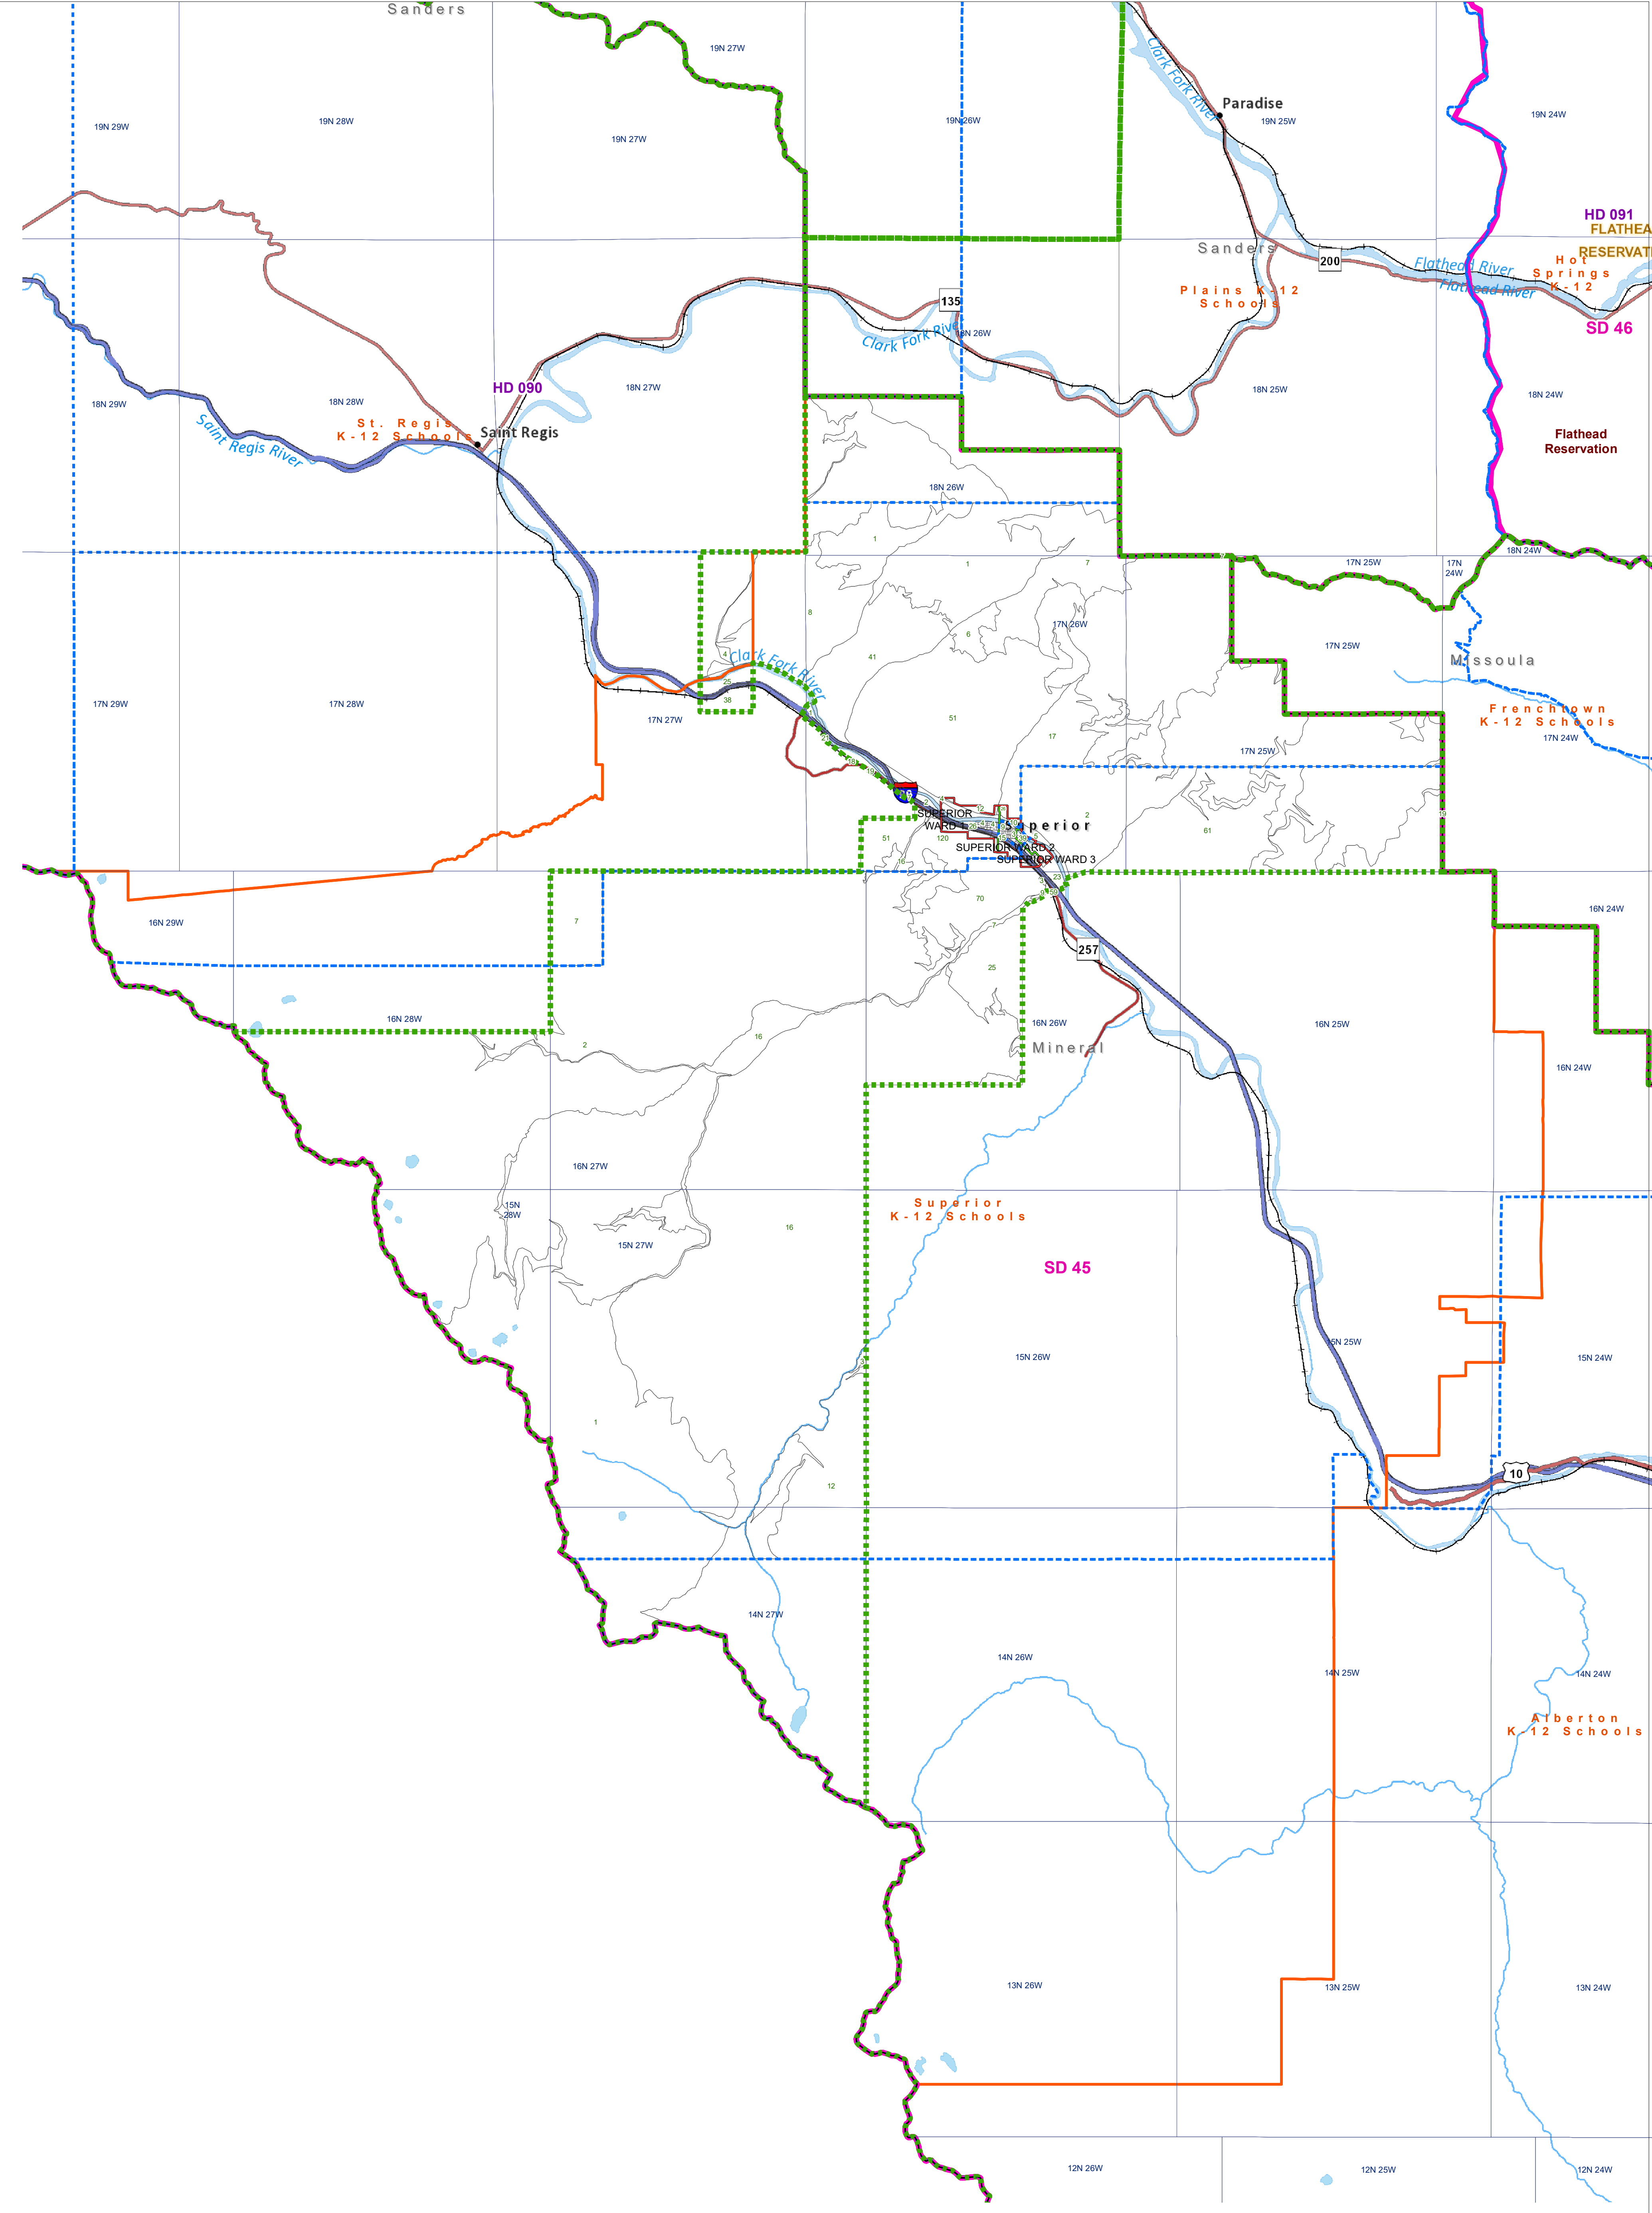

Mineral - Central County Commissioner Districts with 2020 Census Blocks

Total Population: 1,358

- County Commissioner Districts
- Voting Precincts
- Secondary School Districts
- Incorporated Cities and Towns
- Township Boundary
- Senate
- Elementary School Districts
- Wards
- Tribal Nations Reservations
- House
- Unified (K-12) School Districts
- 2020 Census Blocks with Total Population Labeled

Voting Precincts
 Montana State Library
 Created on 3/9/2023
 Meghan Burns | GeoEnabledElections@mt.gov
<https://geoenabled-elections-montana.hub.arcgis.com/>