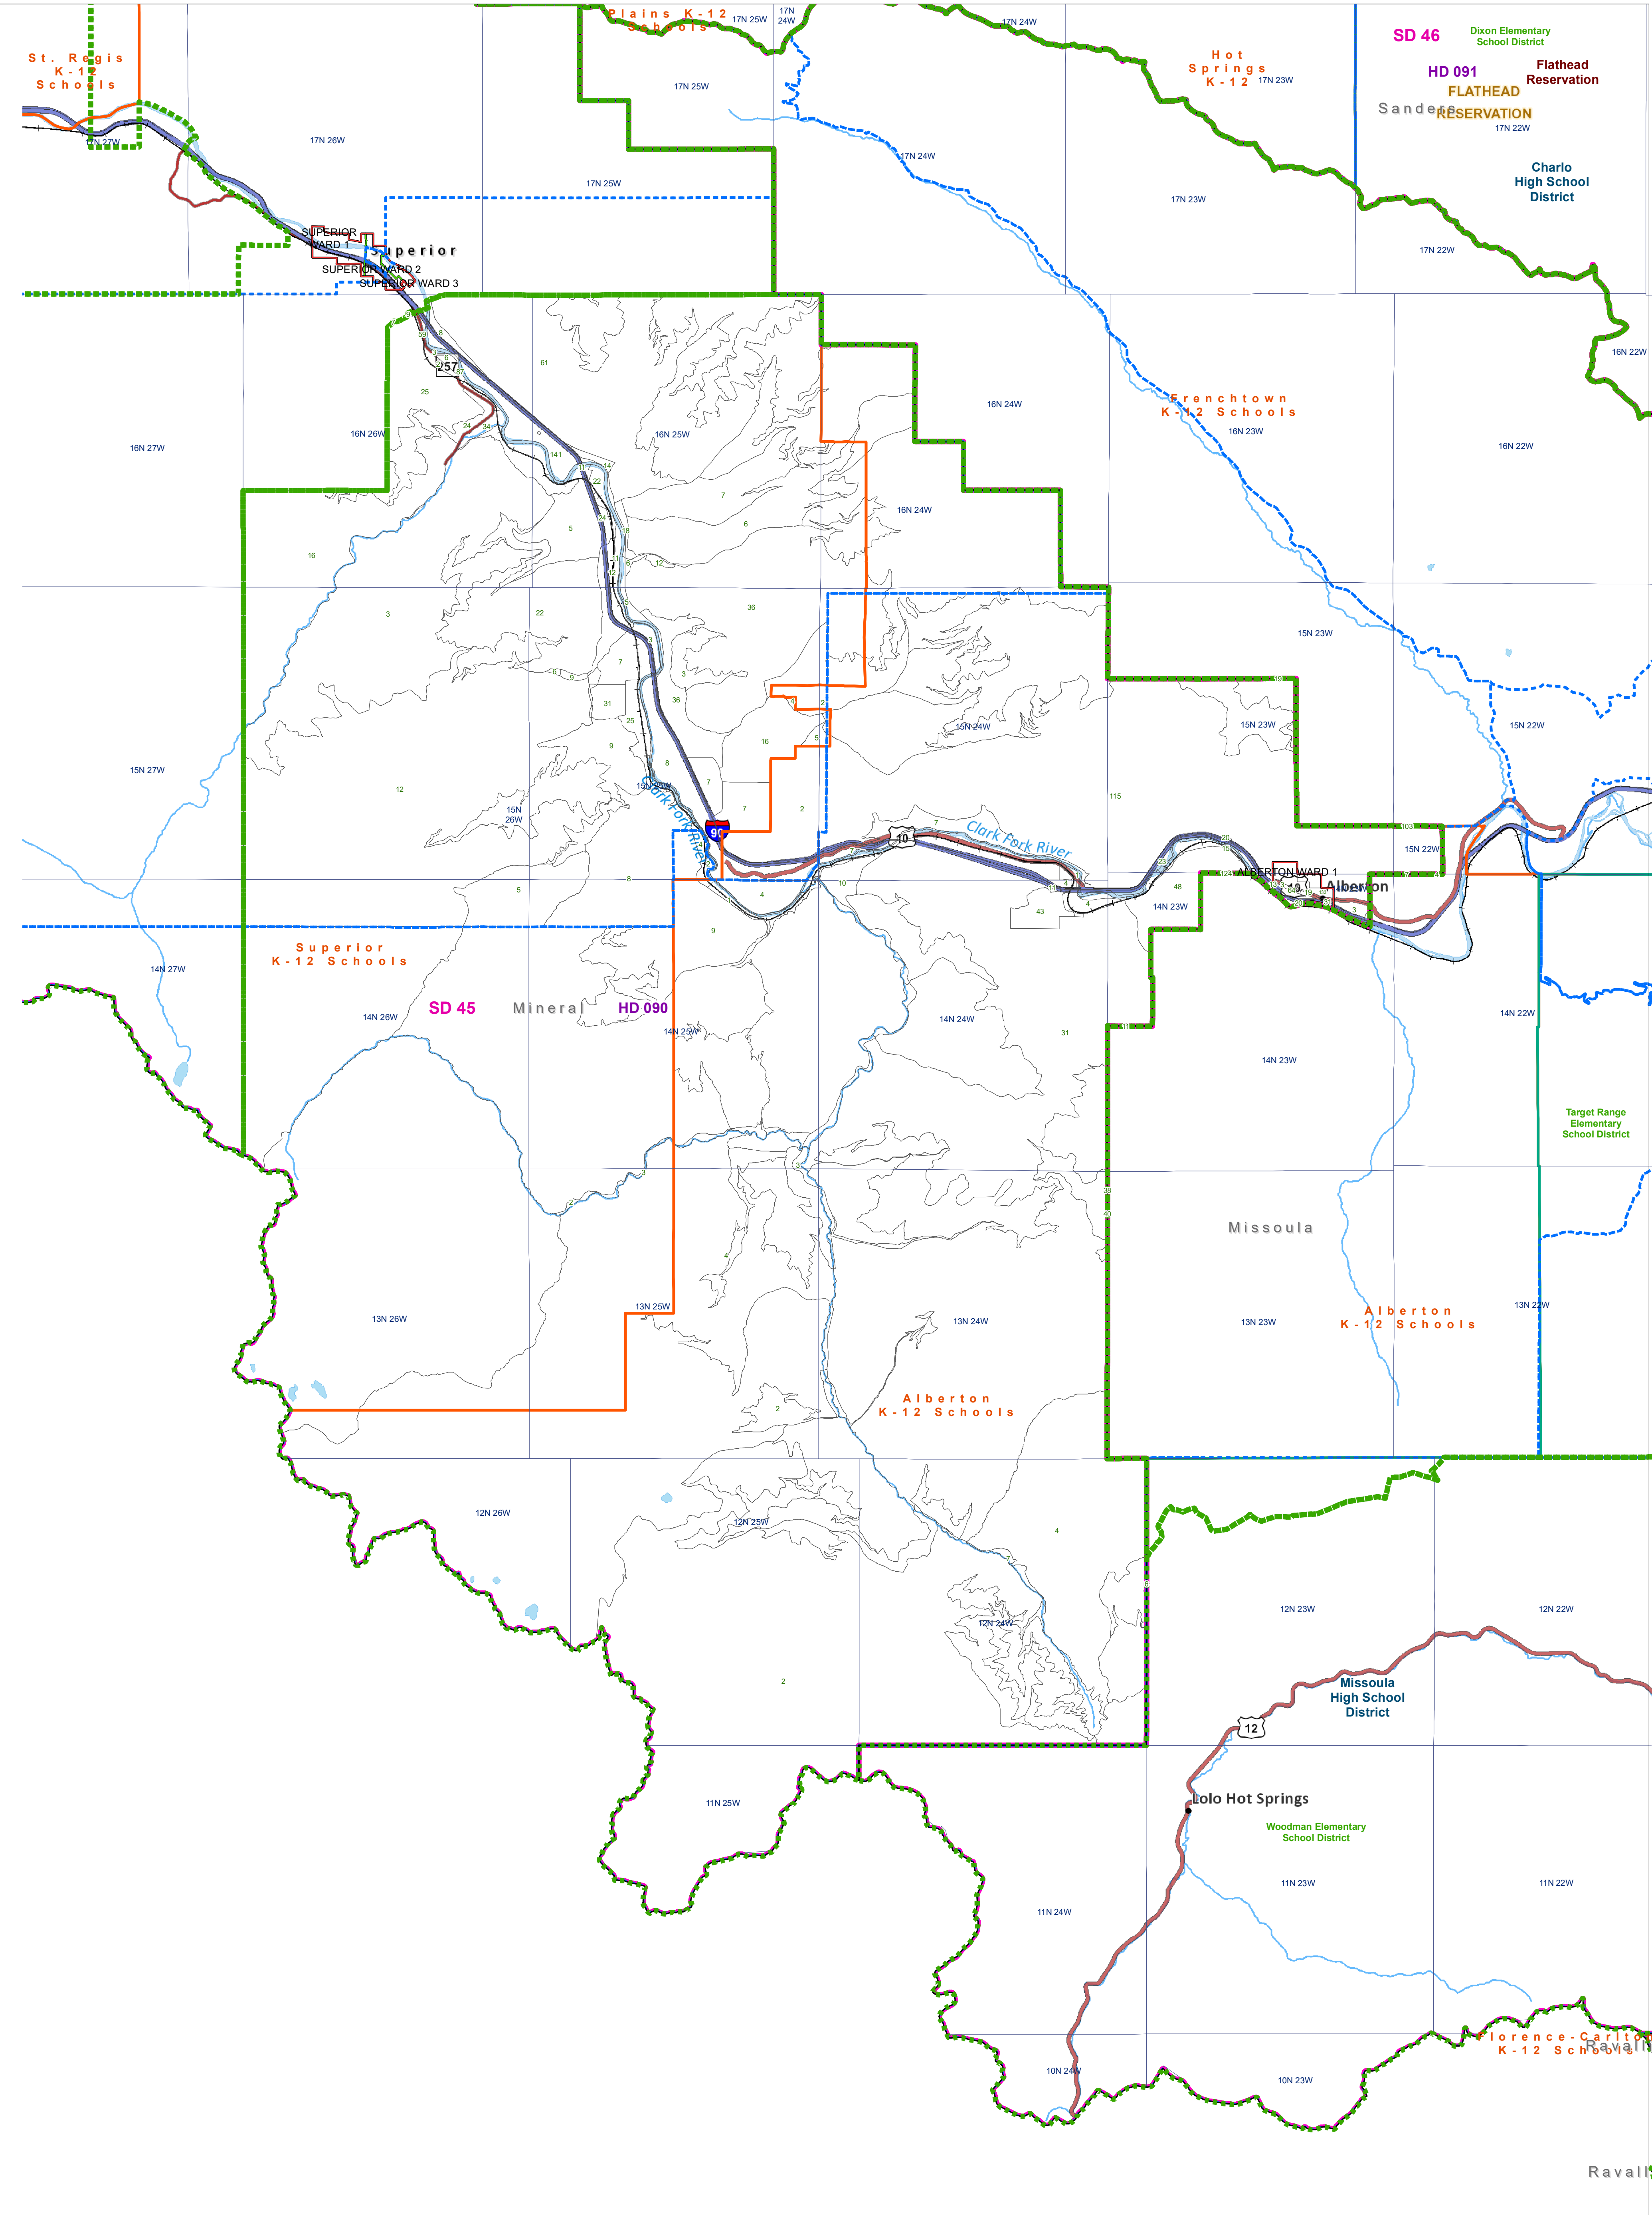

Mineral - East End County Commissioner Districts with 2020 Census Blocks

Total Population: 1,713

- County Commissioner Districts
- Voting Precincts
- Secondary School Districts
- Incorporated Cities and Towns
- Township Boundary
- Senate
- Elementary School Districts
- Wards
- Tribal Nations Reservations
- House
- Unified (K-12) School Districts
- 2020 Census Blocks with Total Population Labeled

Voting Precincts
 Montana State Library
 Created on 3/9/2023
 Meghan Burns | GeoEnabledElections@mt.gov
<https://geoenabled-elections-montana.hub.arcgis.com/>